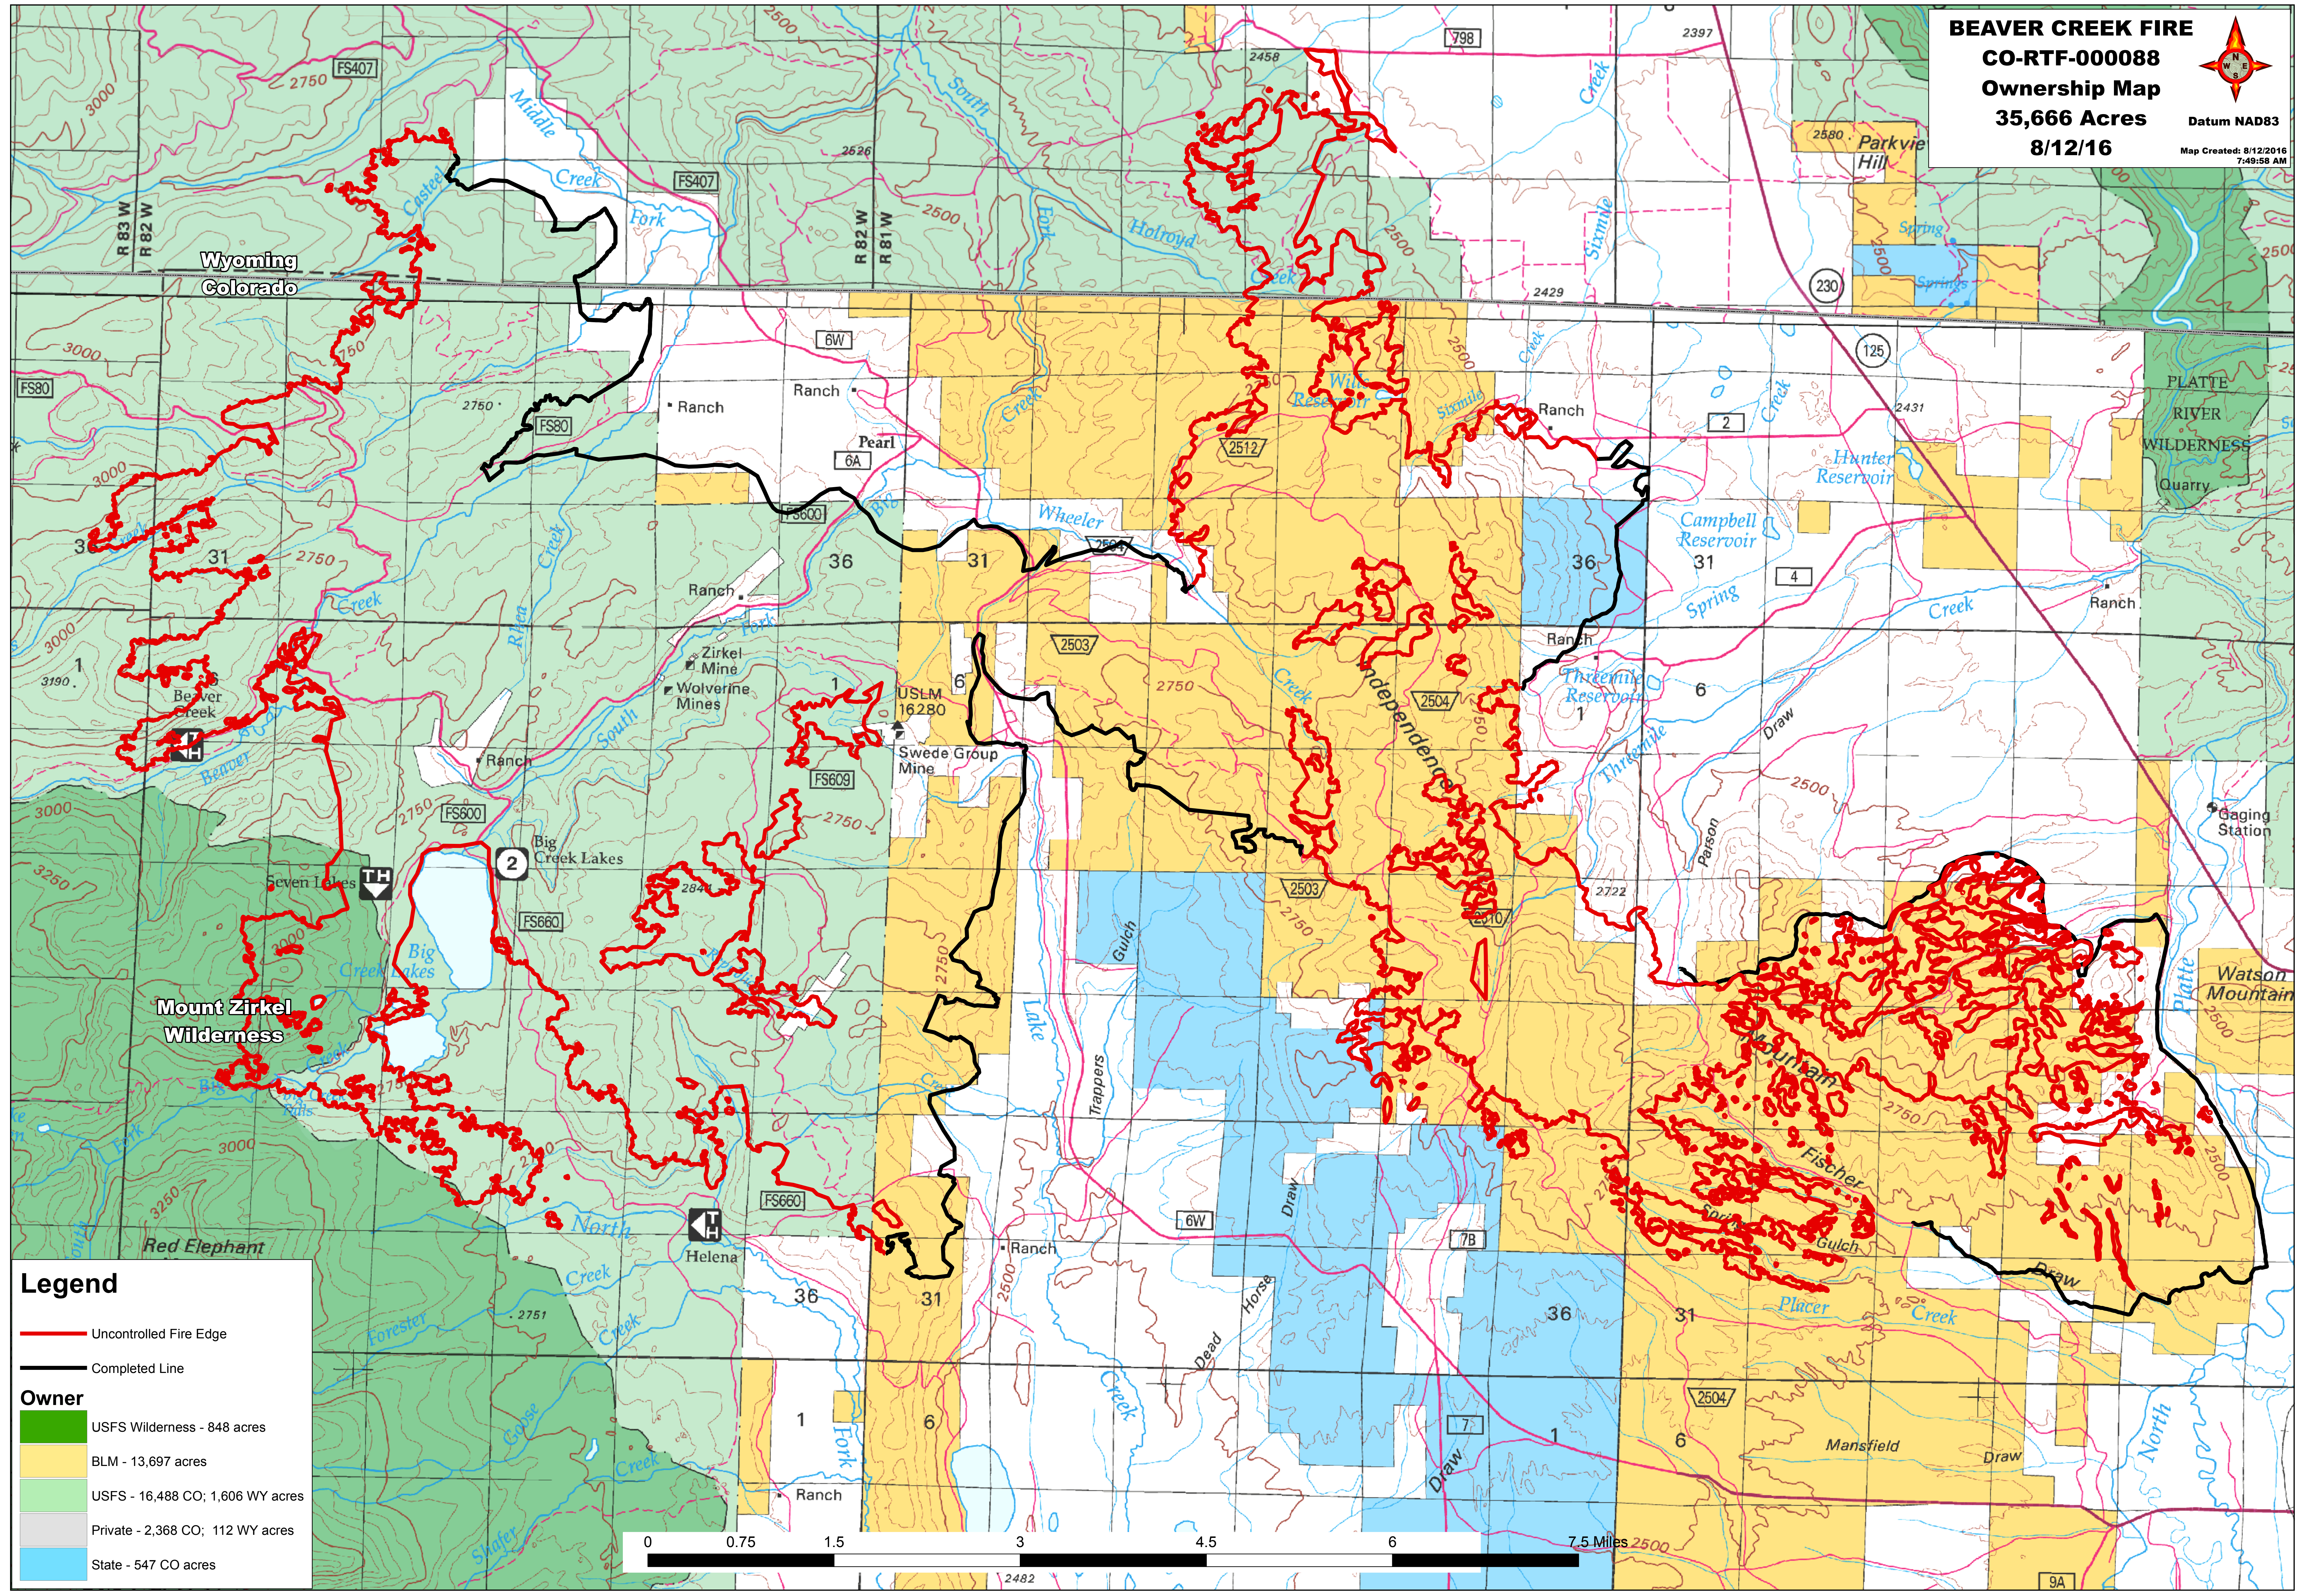

BEAVER CREEK FIRE
CO-RTF-00088
Ownership Map
35,666 Acres
8/12/16

Legend

- Uncontrolled Fire Edge
- Completed Line

Owner

- USFS Wilderness - 848 acres
- BLM - 13,697 acres
- USFS - 16,488 CO; 1,606 WY acres
- Private - 2,368 CO; 112 WY acres
- State - 547 CO acres