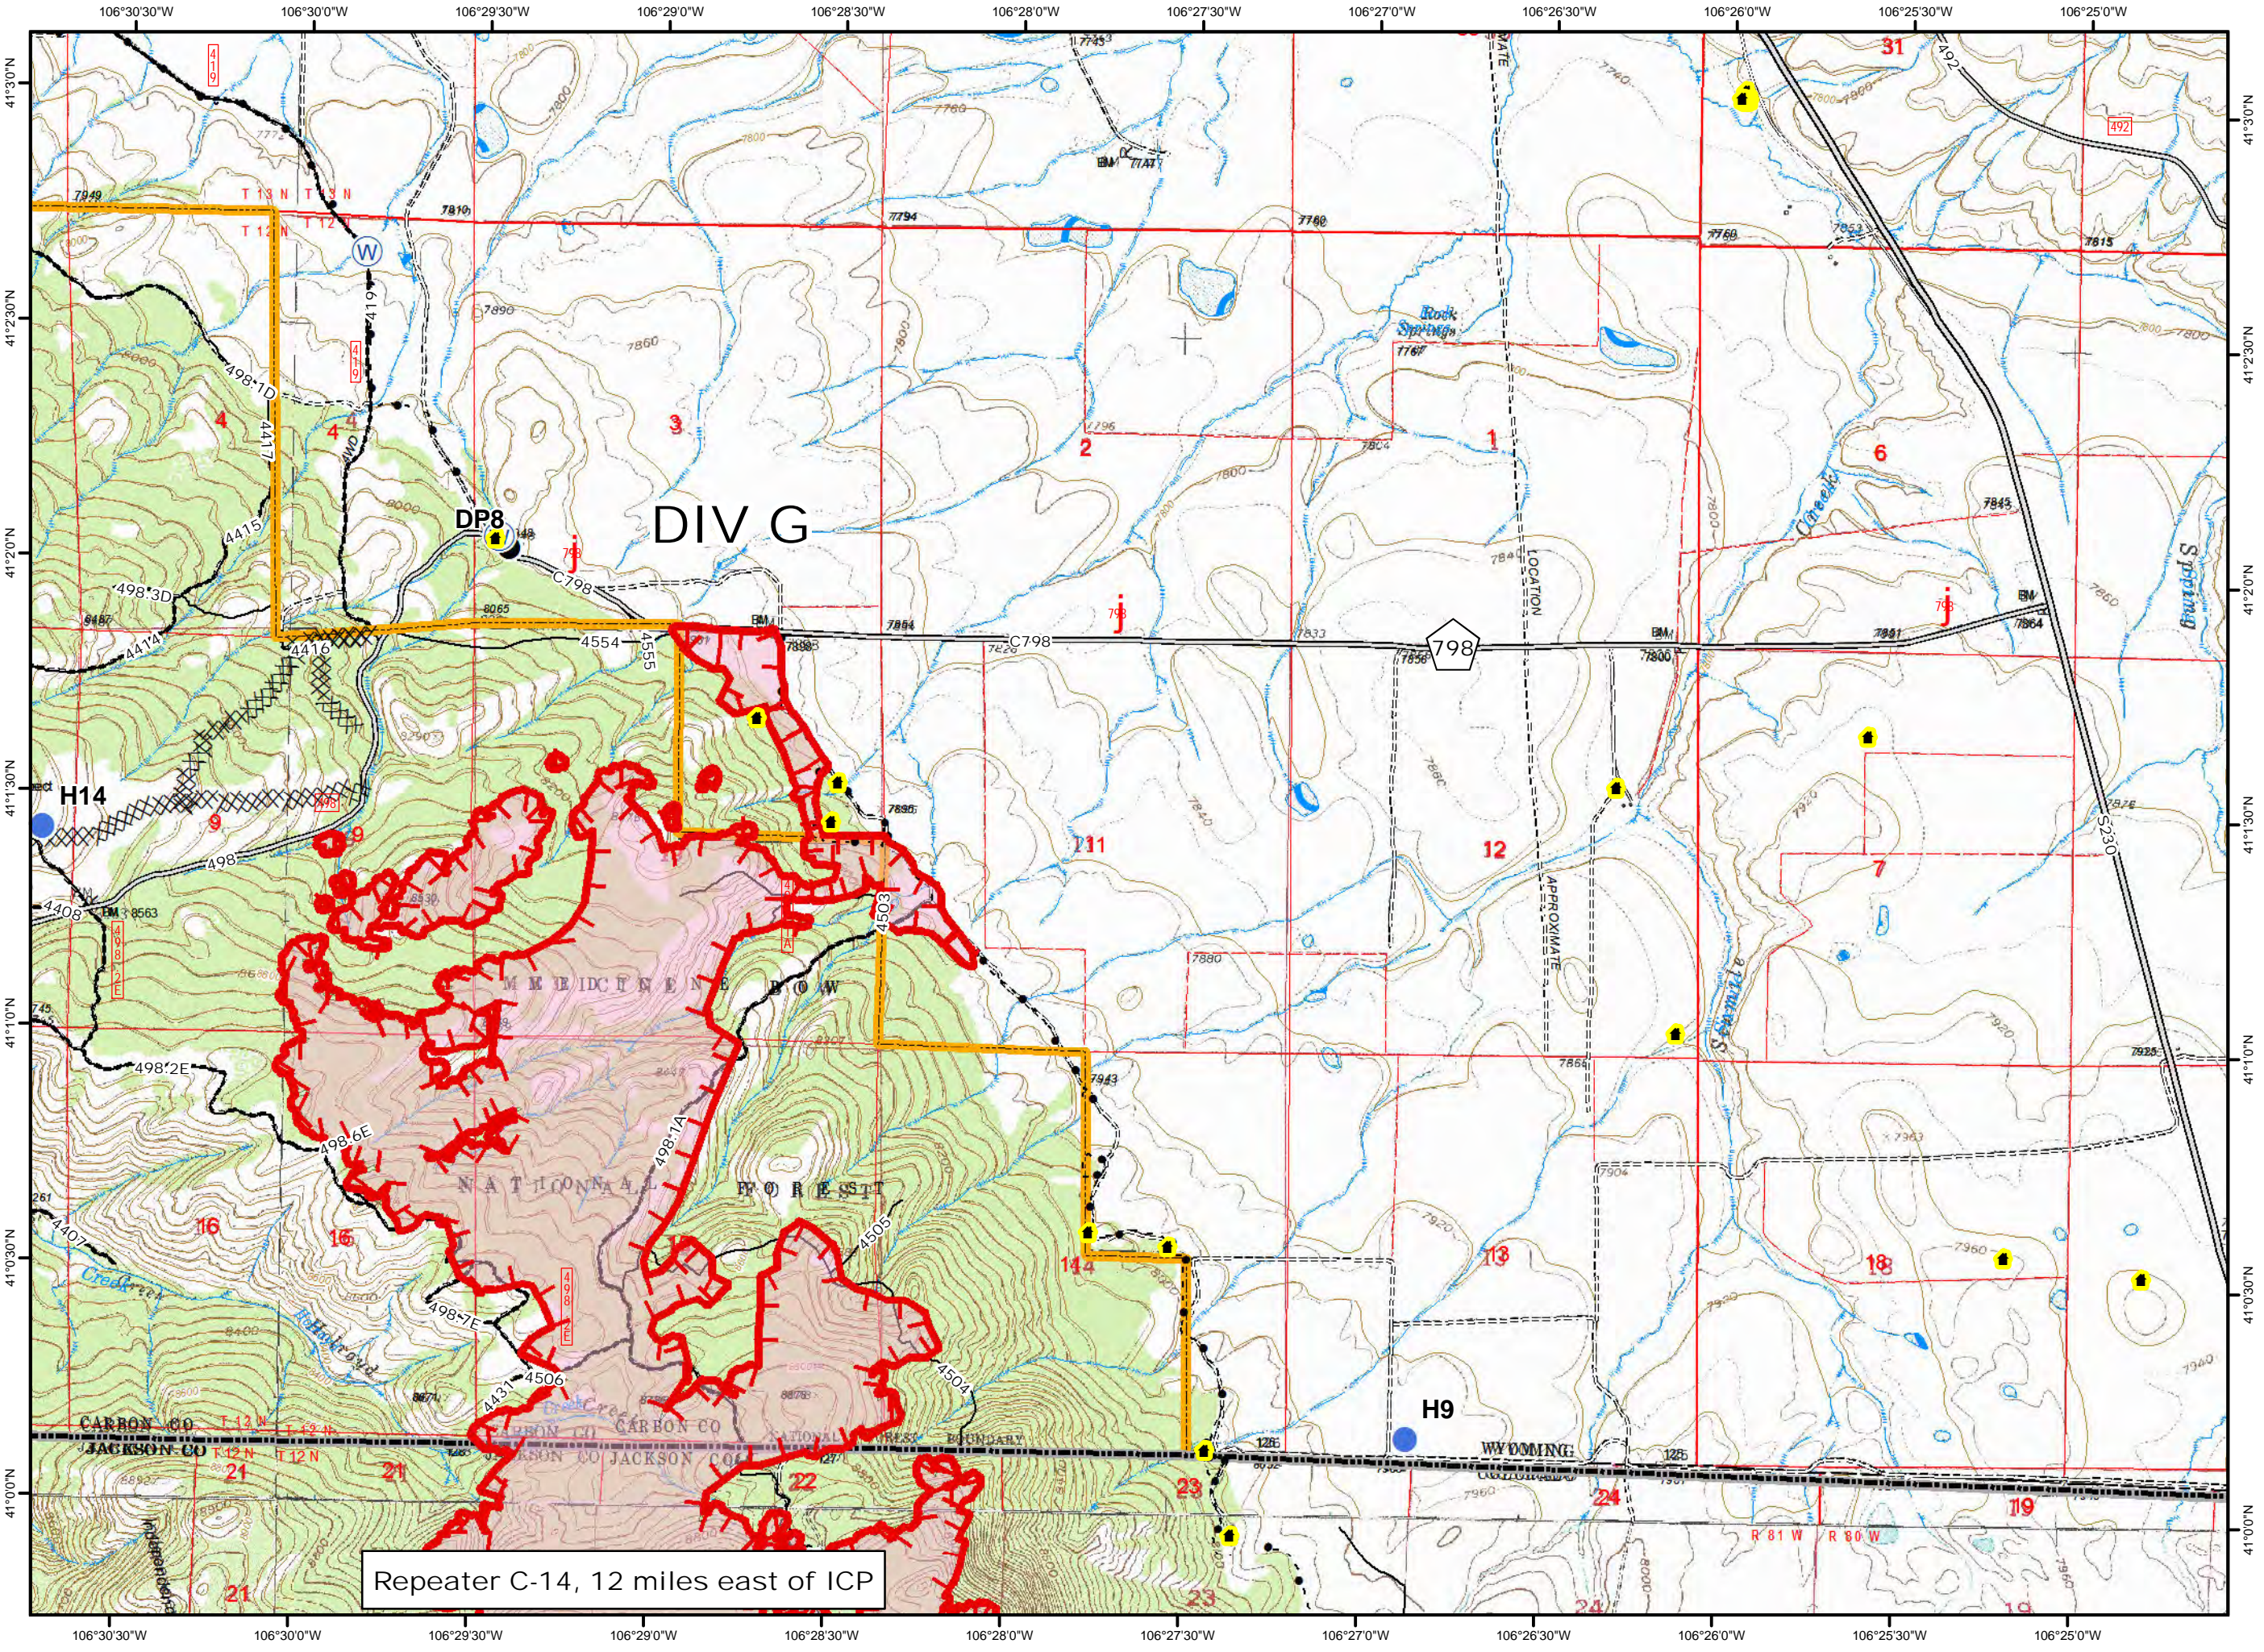

- Legend**
- Uncontrolled Fire Edge
 - Completed Dozer Line
 - Mastication Line
 - Drop Point
 - Helispot
 - Water Source
 - Buildings

Repeater C-14, 12 miles east of ICP