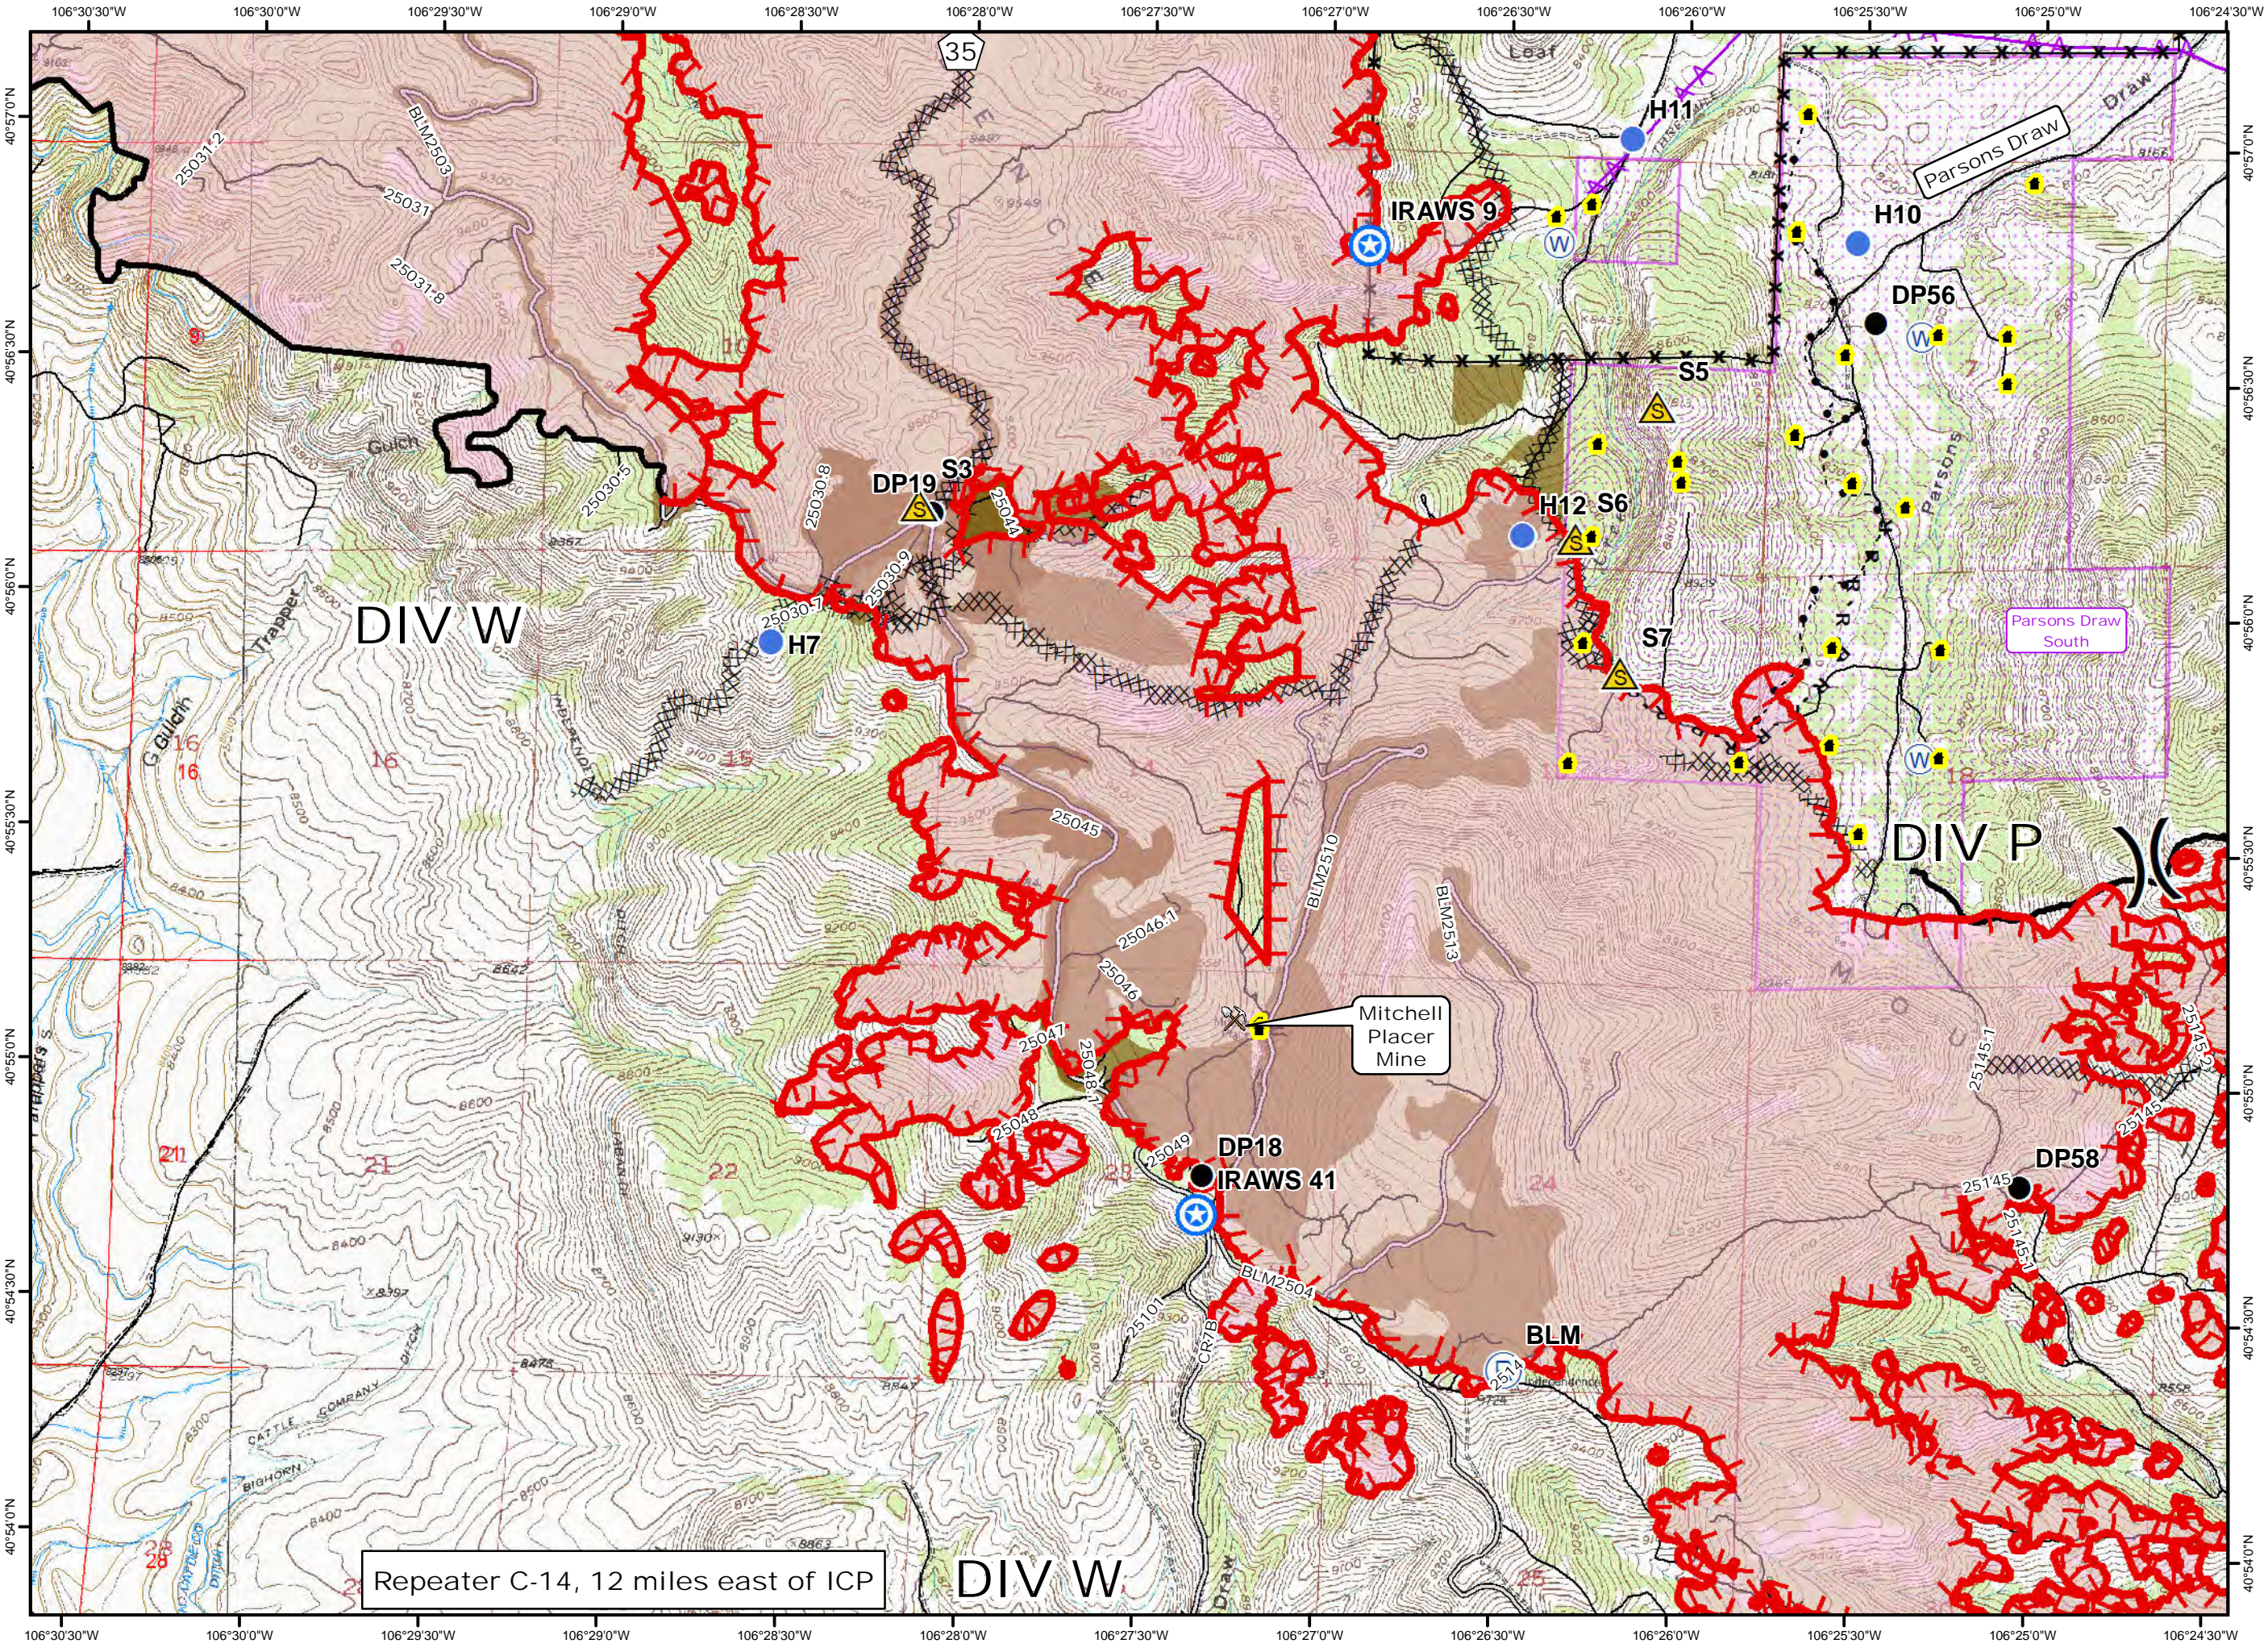

- Legend**
- Uncontrolled Fire Edge
 - Completed Dozer Line
 - Contained Fire Edge
 - Road as Completed Line
 - Mastication Line
 - Drop Point
 - Helispot
 - Repeater
 - Safety Zone
 - Water Source
 - RAWS
 - Buildings
 - Powerlines
 - Subdivisions
 - Fuel Treatments

Repeater C-14, 12 miles east of ICP