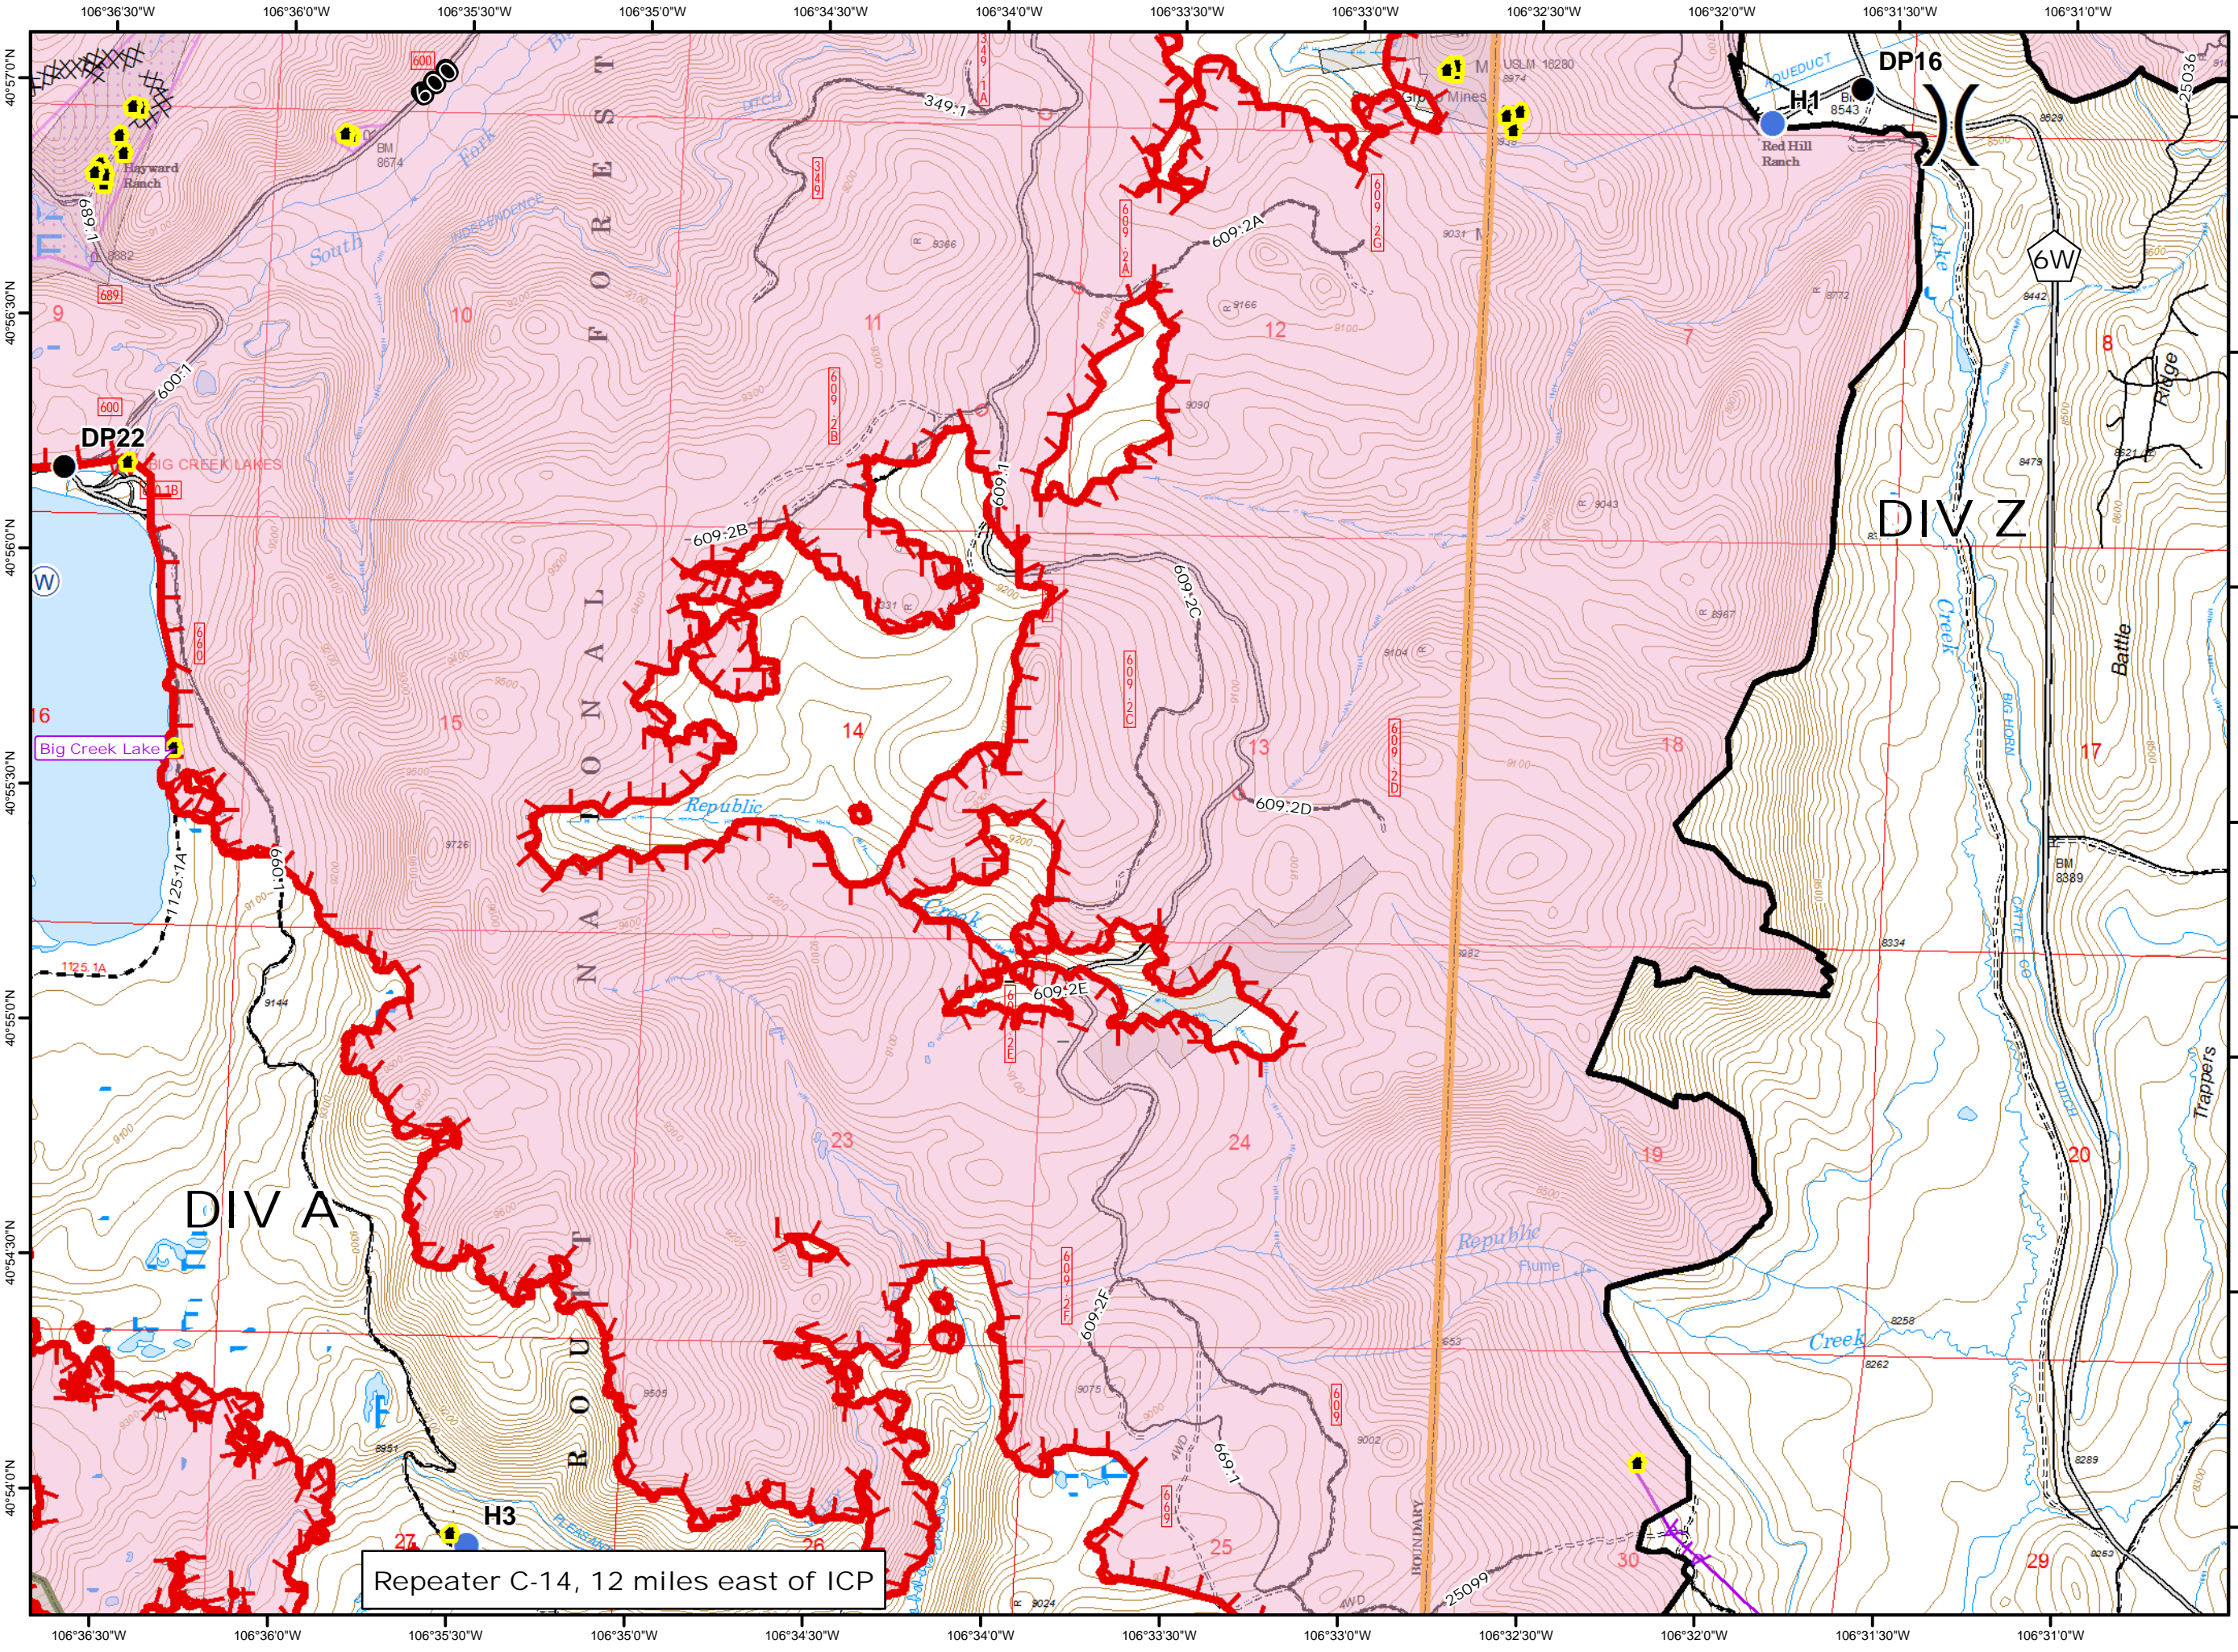

Map Created: 8/12/2016
7:23:35 PM

- Legend**
- Uncontrolled Fire Edge
 - Completed Dozer Line
 - Contained Fire Edge
 - Drop Point
 - Helispot
 - Water Source
 - Buildings
 - Powerlines
 - Subdivisions
 - Wilderness

Repeater C-14, 12 miles east of ICP