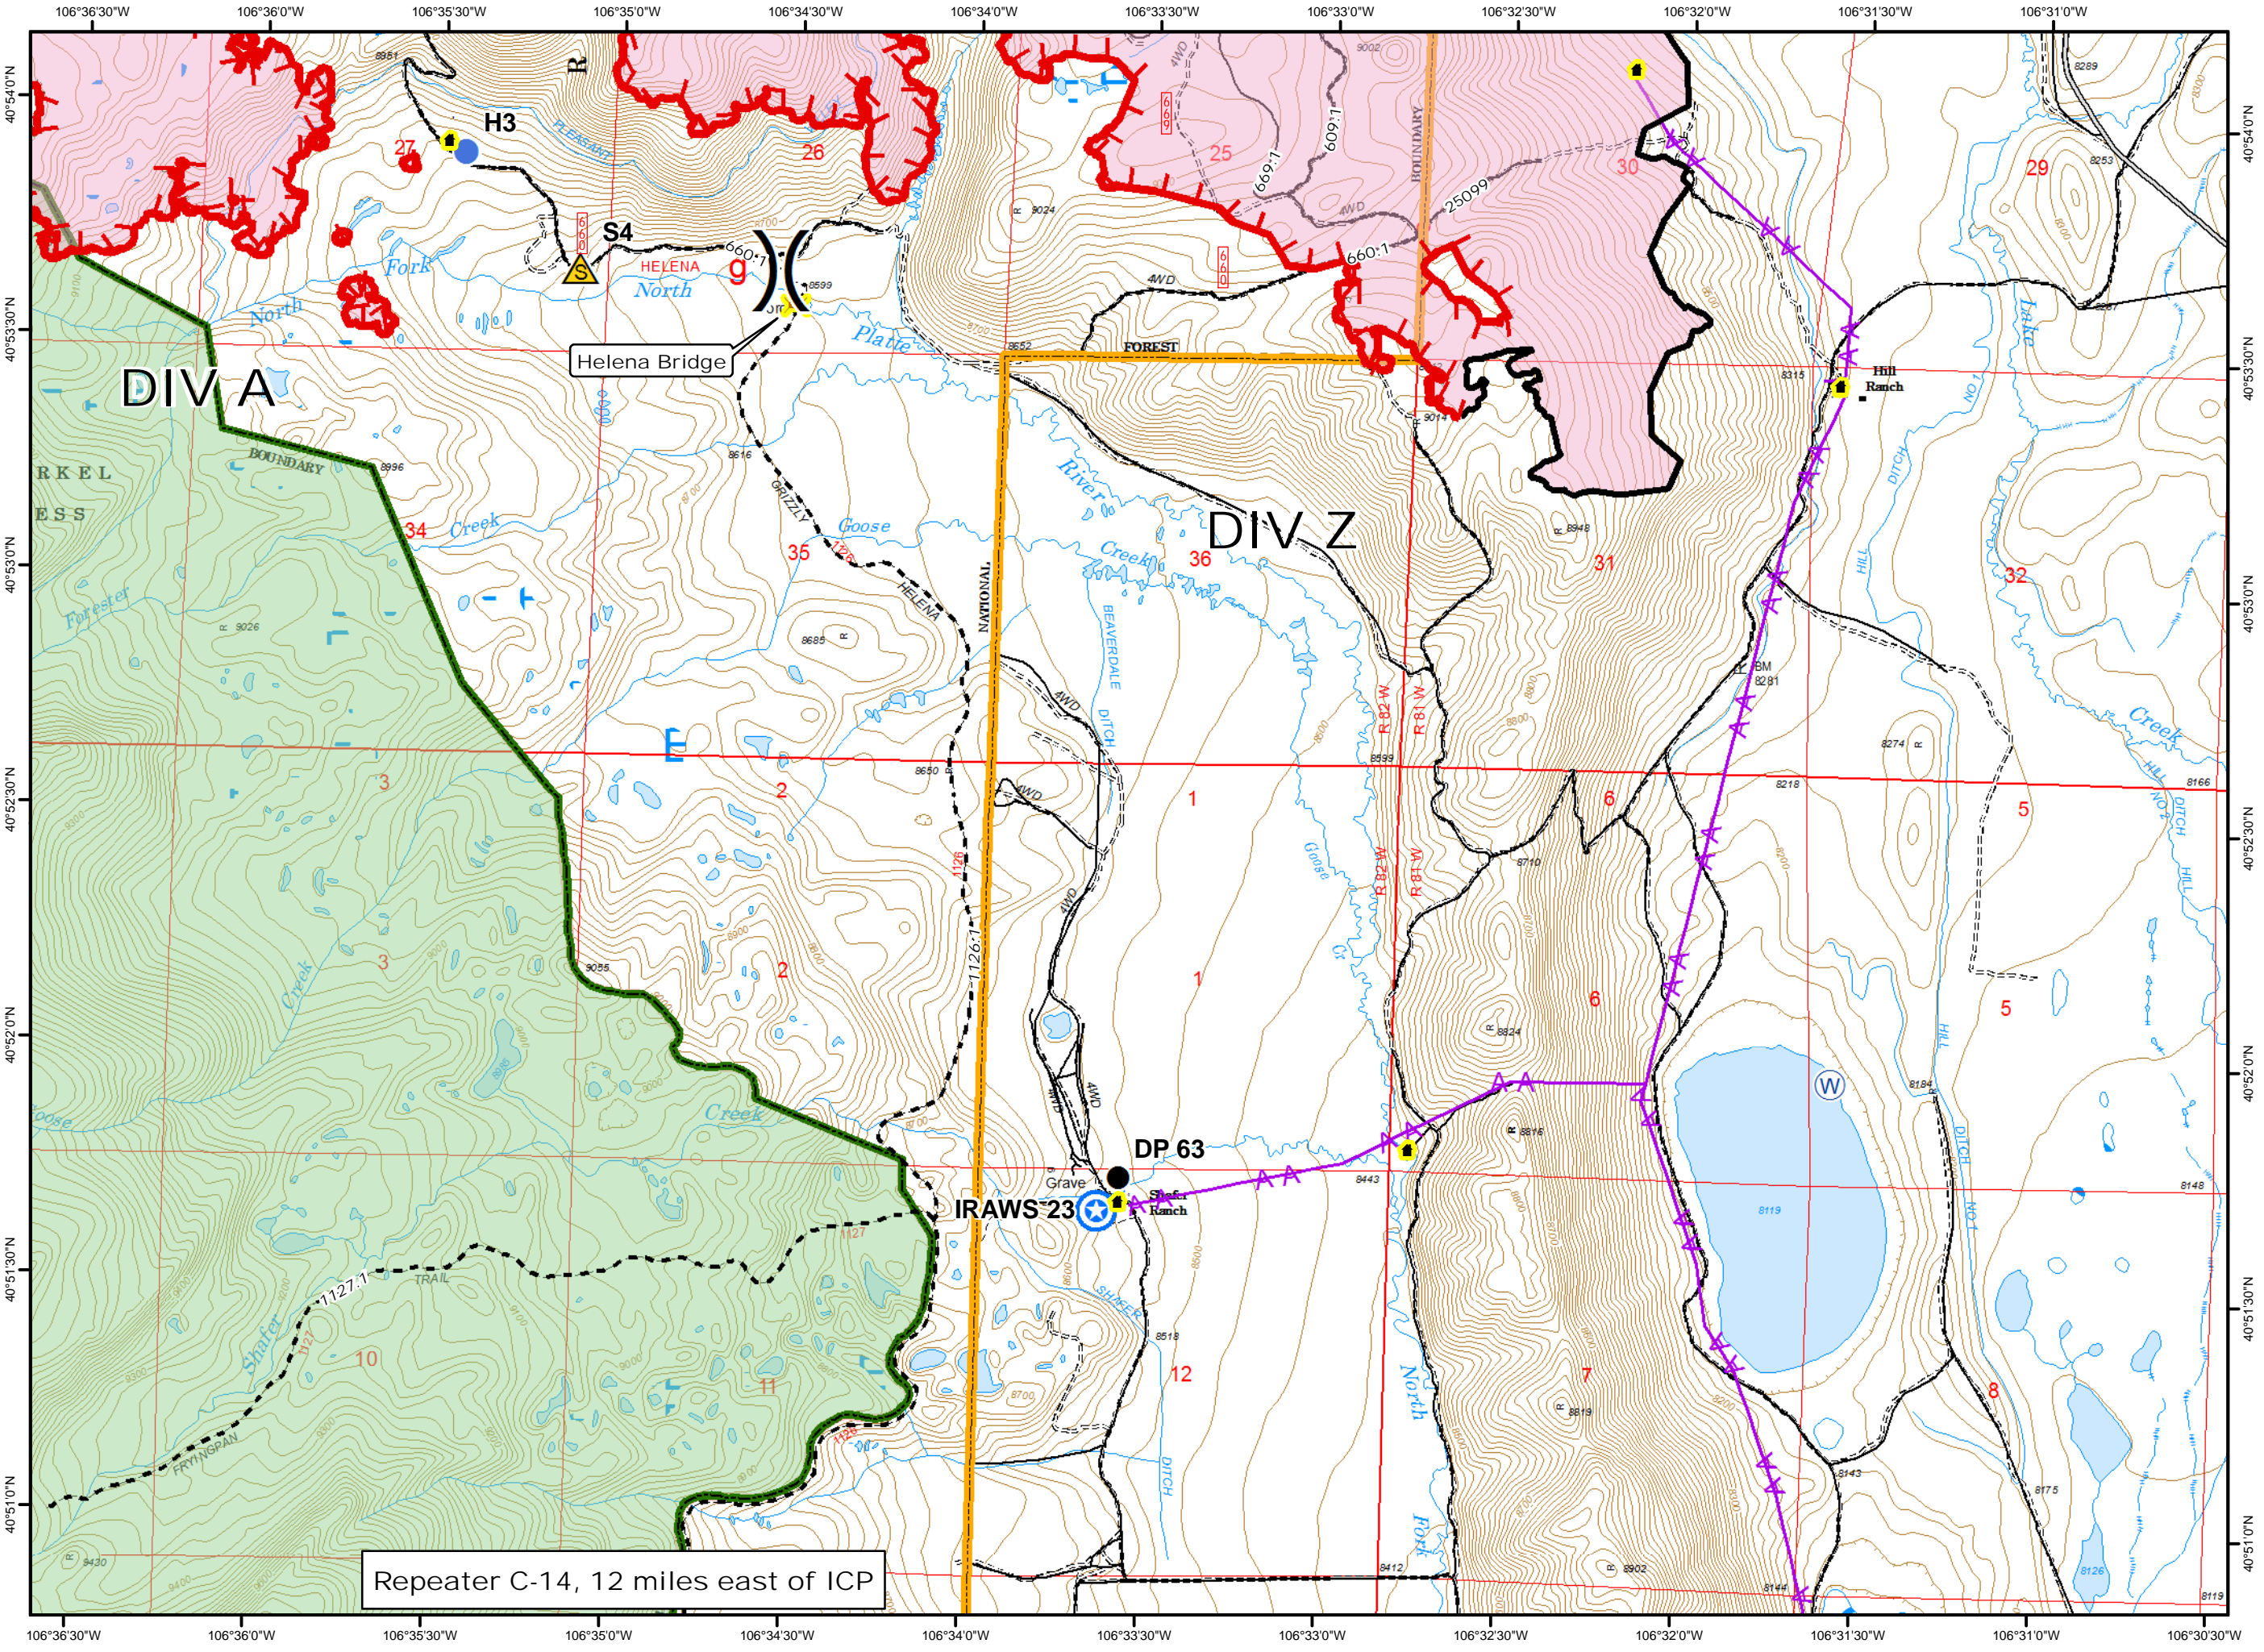

- Legend**
- Uncontrolled Fire Edge
  - Contained Fire Edge
  - Drop Point
  - Helispot
  - Safety Zone
  - Water Source
  - RAWS
  - Buildings
  - Powerlines
  - Wilderness

Repeater C-14, 12 miles east of ICP