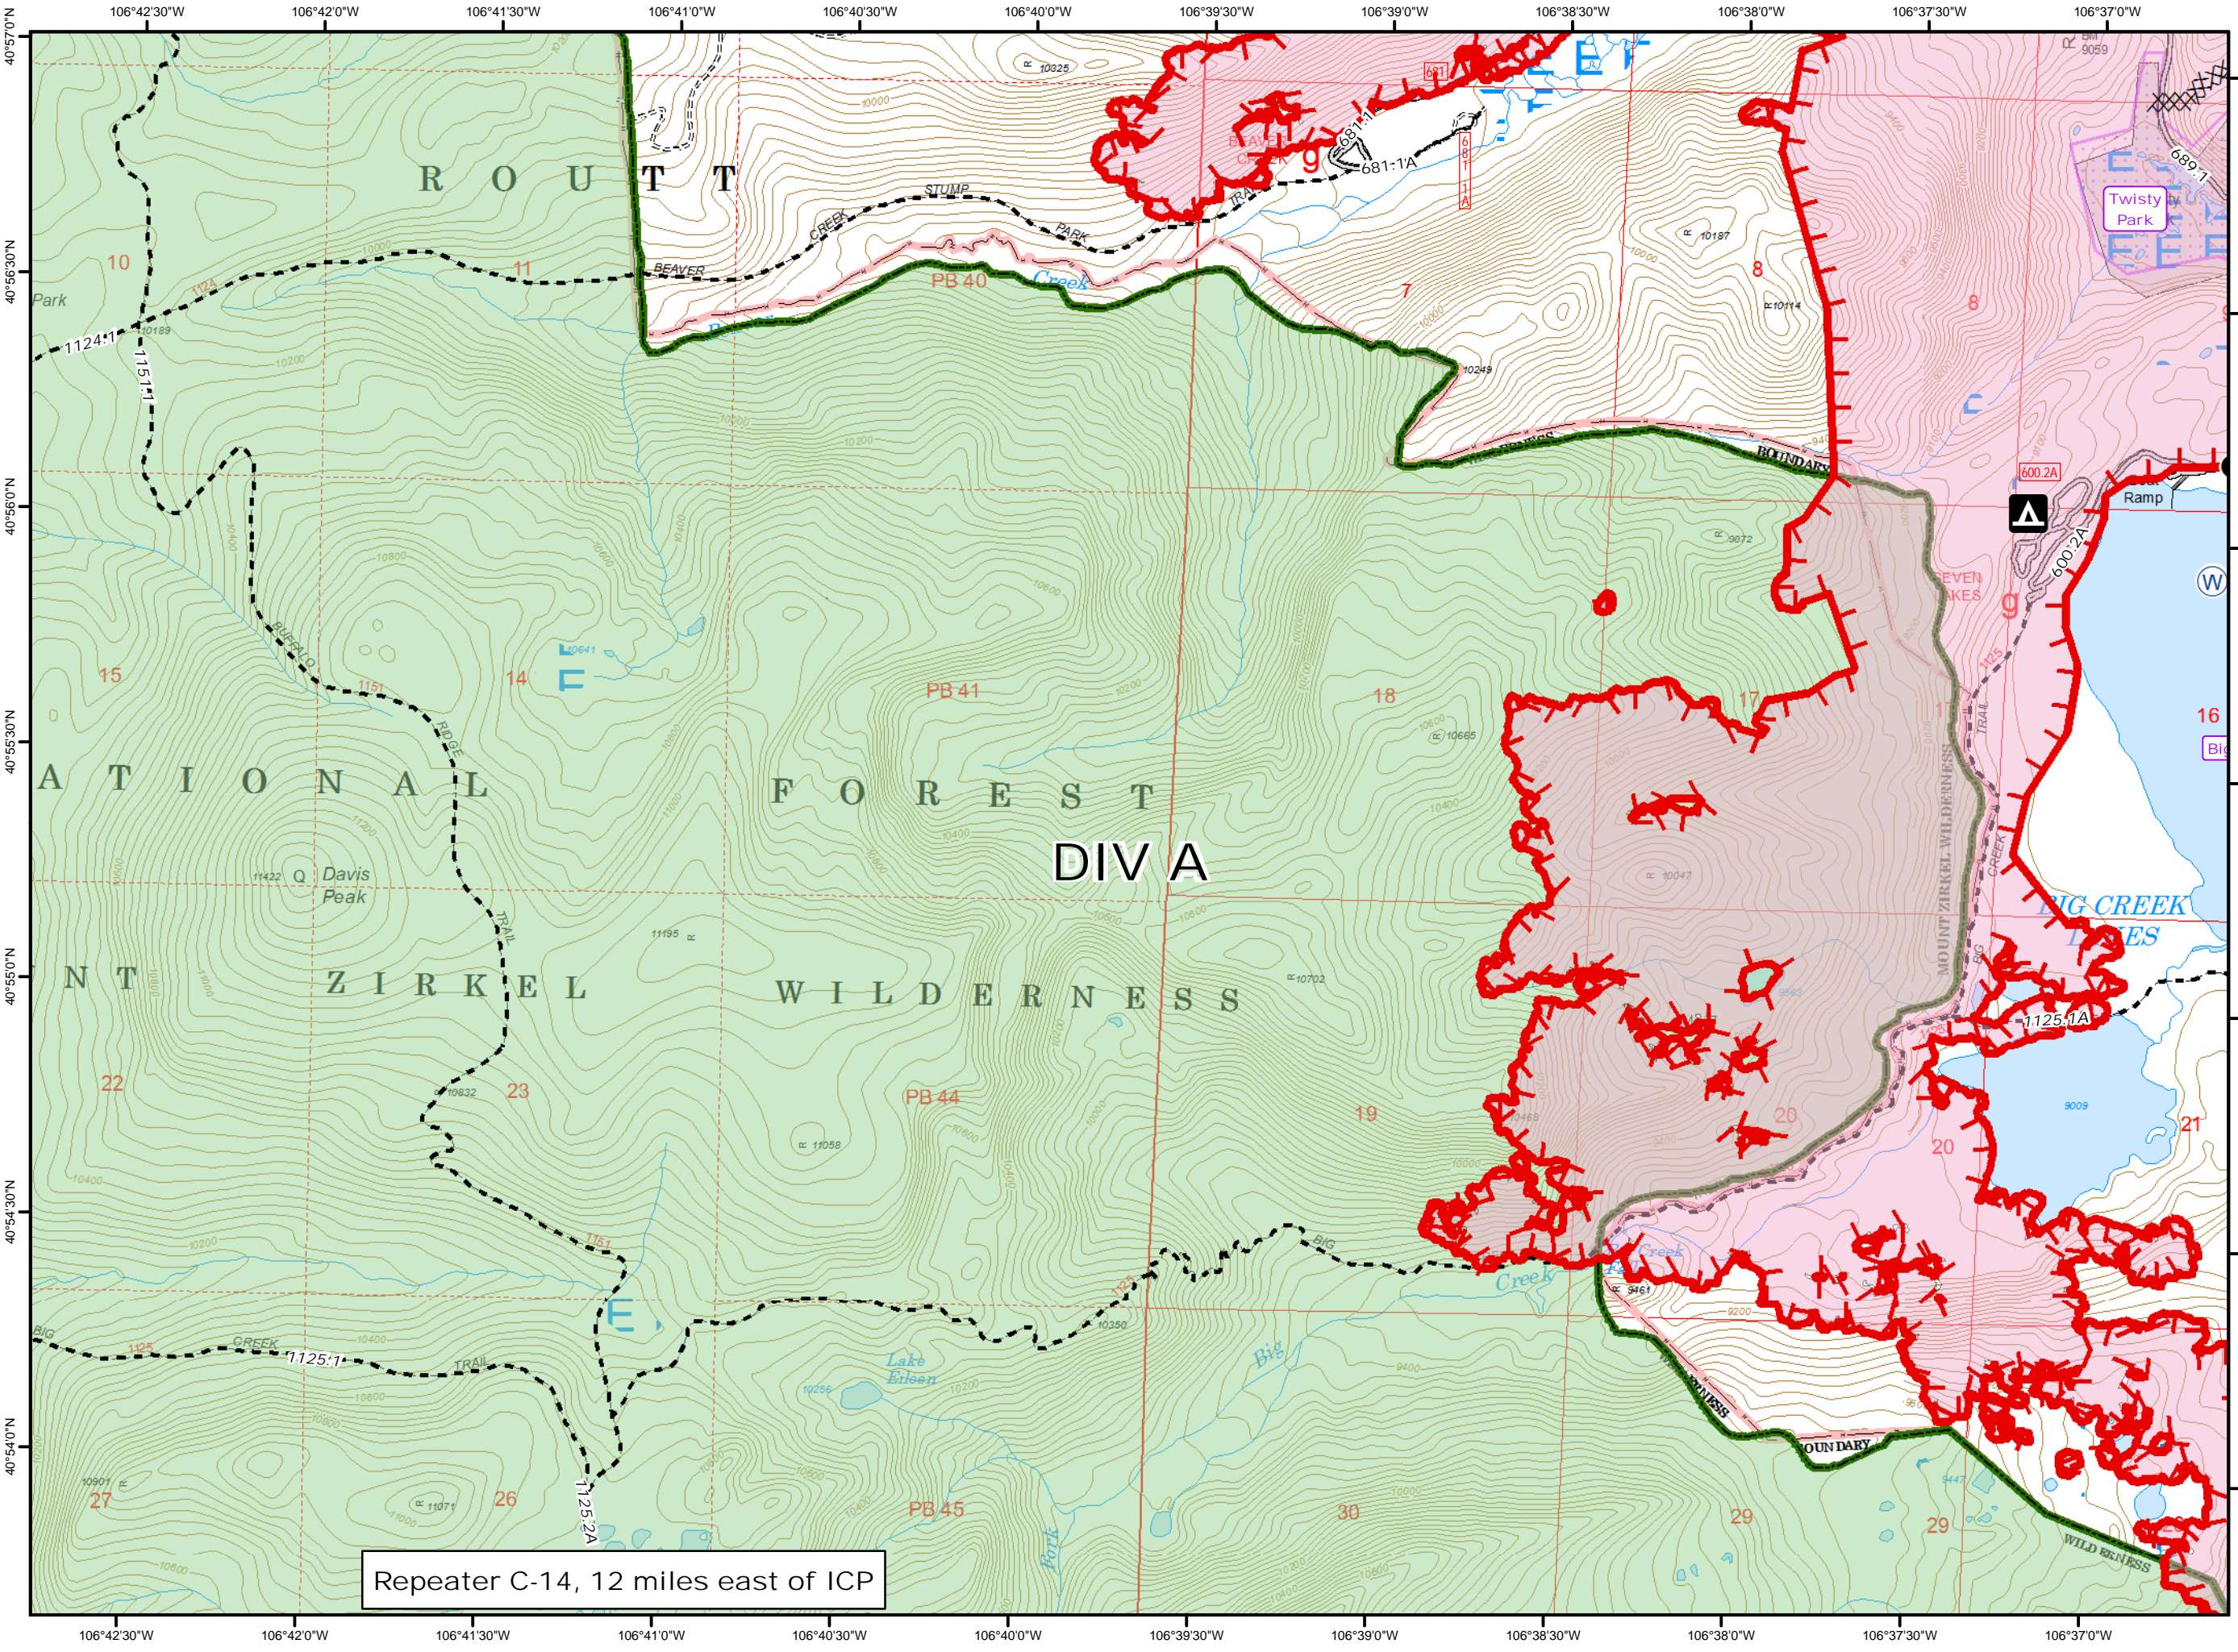

Legend

- Uncontrolled Fire Edge
- Completed Dozer Line
- Water Source
- Subdivisions
- Wilderness

Repeater C-14, 12 miles east of ICP