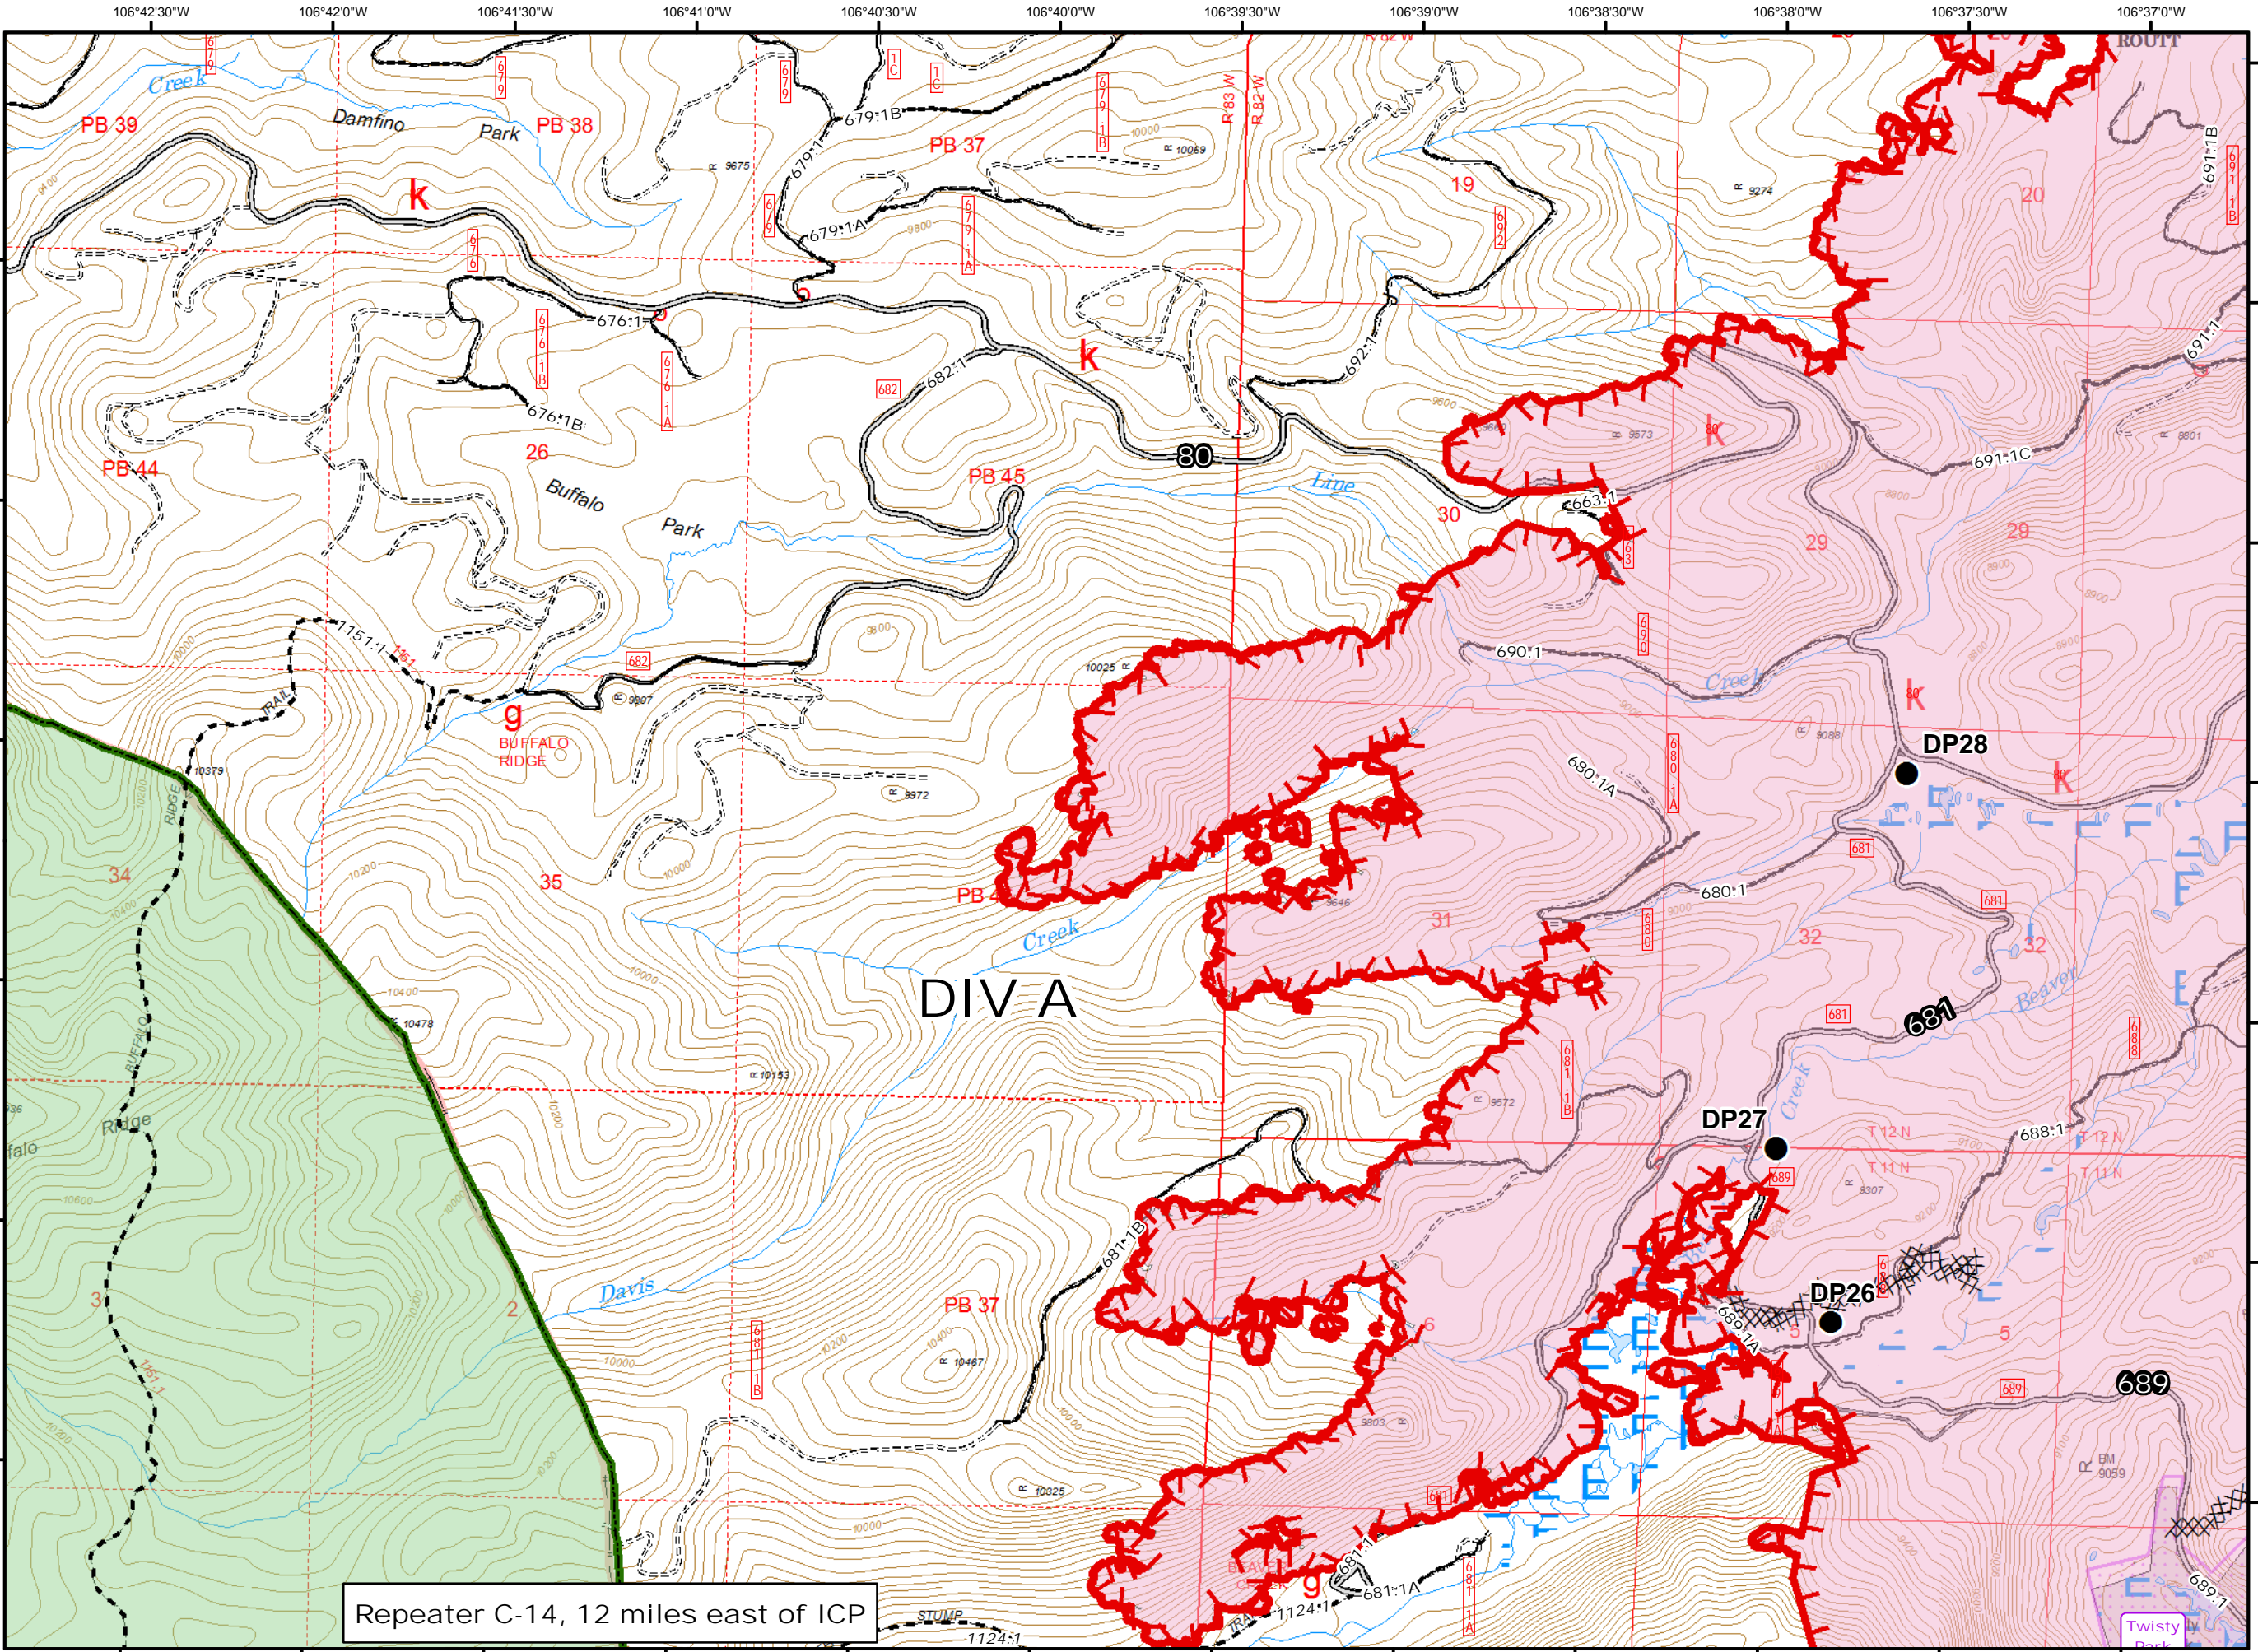

B

Map Created: 8/12/2016
7:23:35 PM

Legend

- Uncontrolled Fire Edge
- Completed Dozer Line
- Drop Point
- Subdivisions
- Wilderness

Repeater C-14, 12 miles east of ICP

0 0.25 0.5 Miles