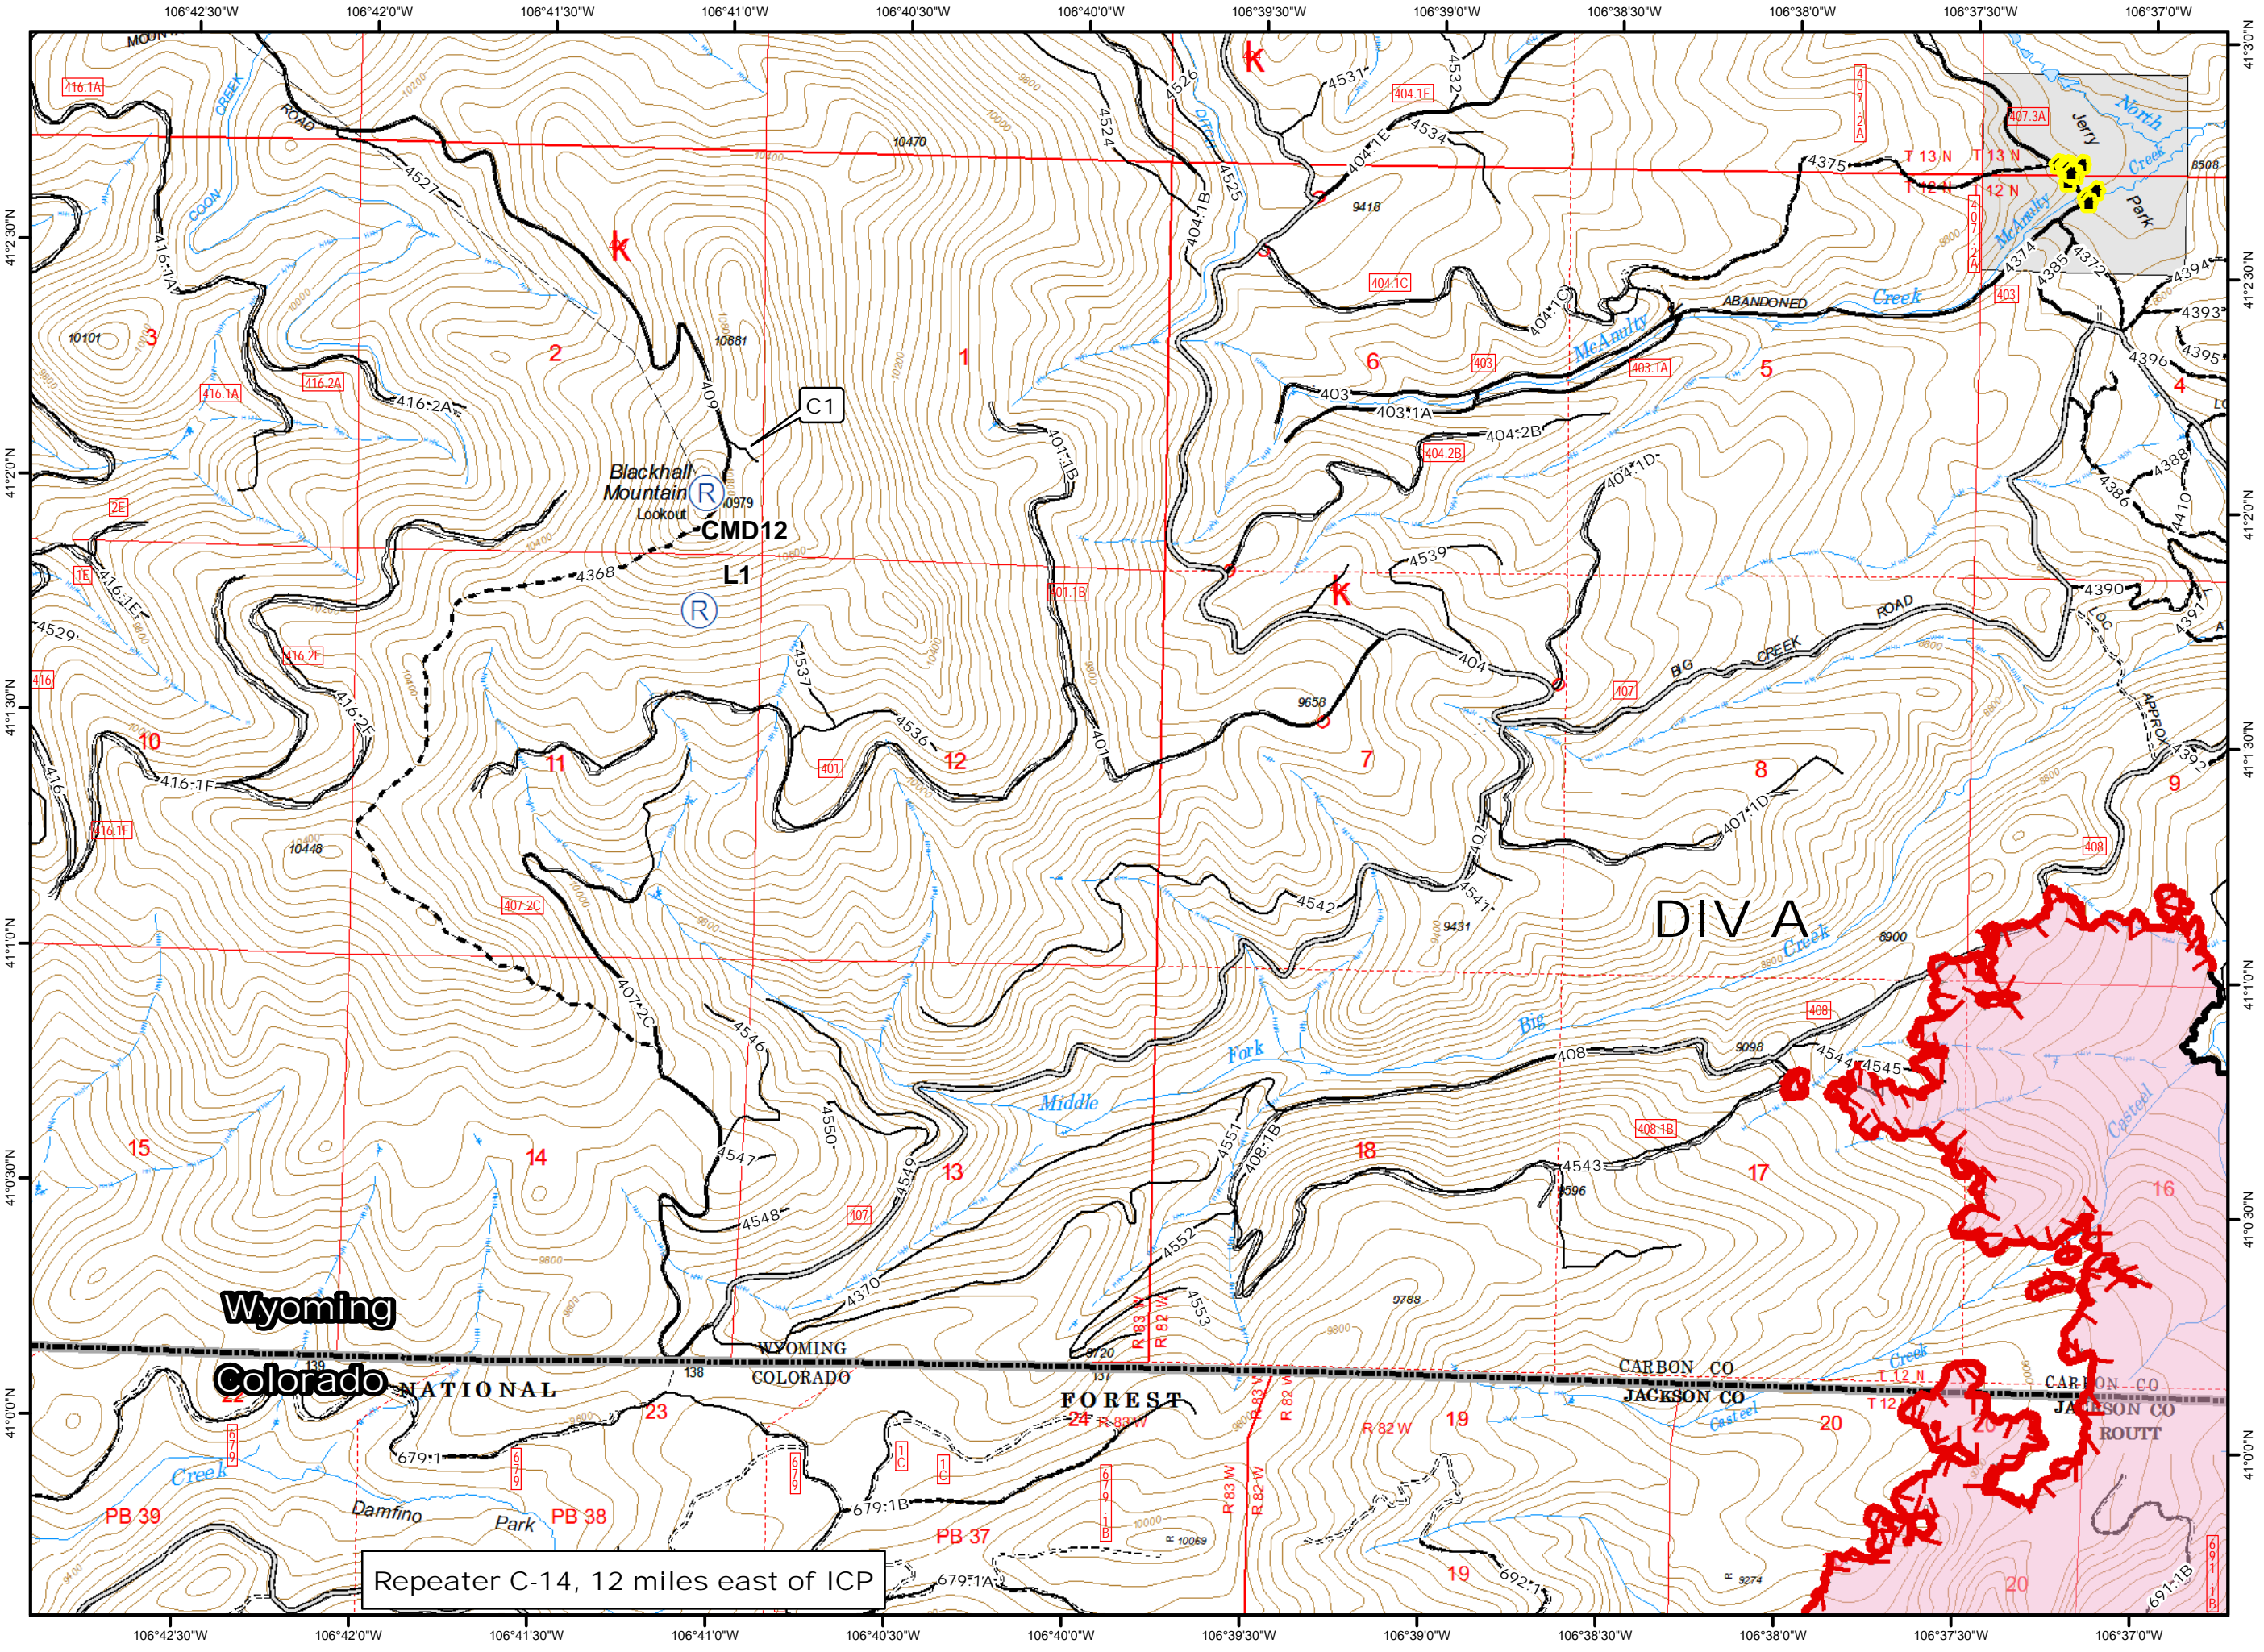

C

Map Created: 8/12/2016  
7:23:35 PM

Legend

- Uncontrolled Fire Edge (Red T-shape)
- Contained Fire Edge (Black T-shape)
- Repeater (Blue R in a circle)
- Buildings (Yellow house icon)

0 0.25 0.5 Miles