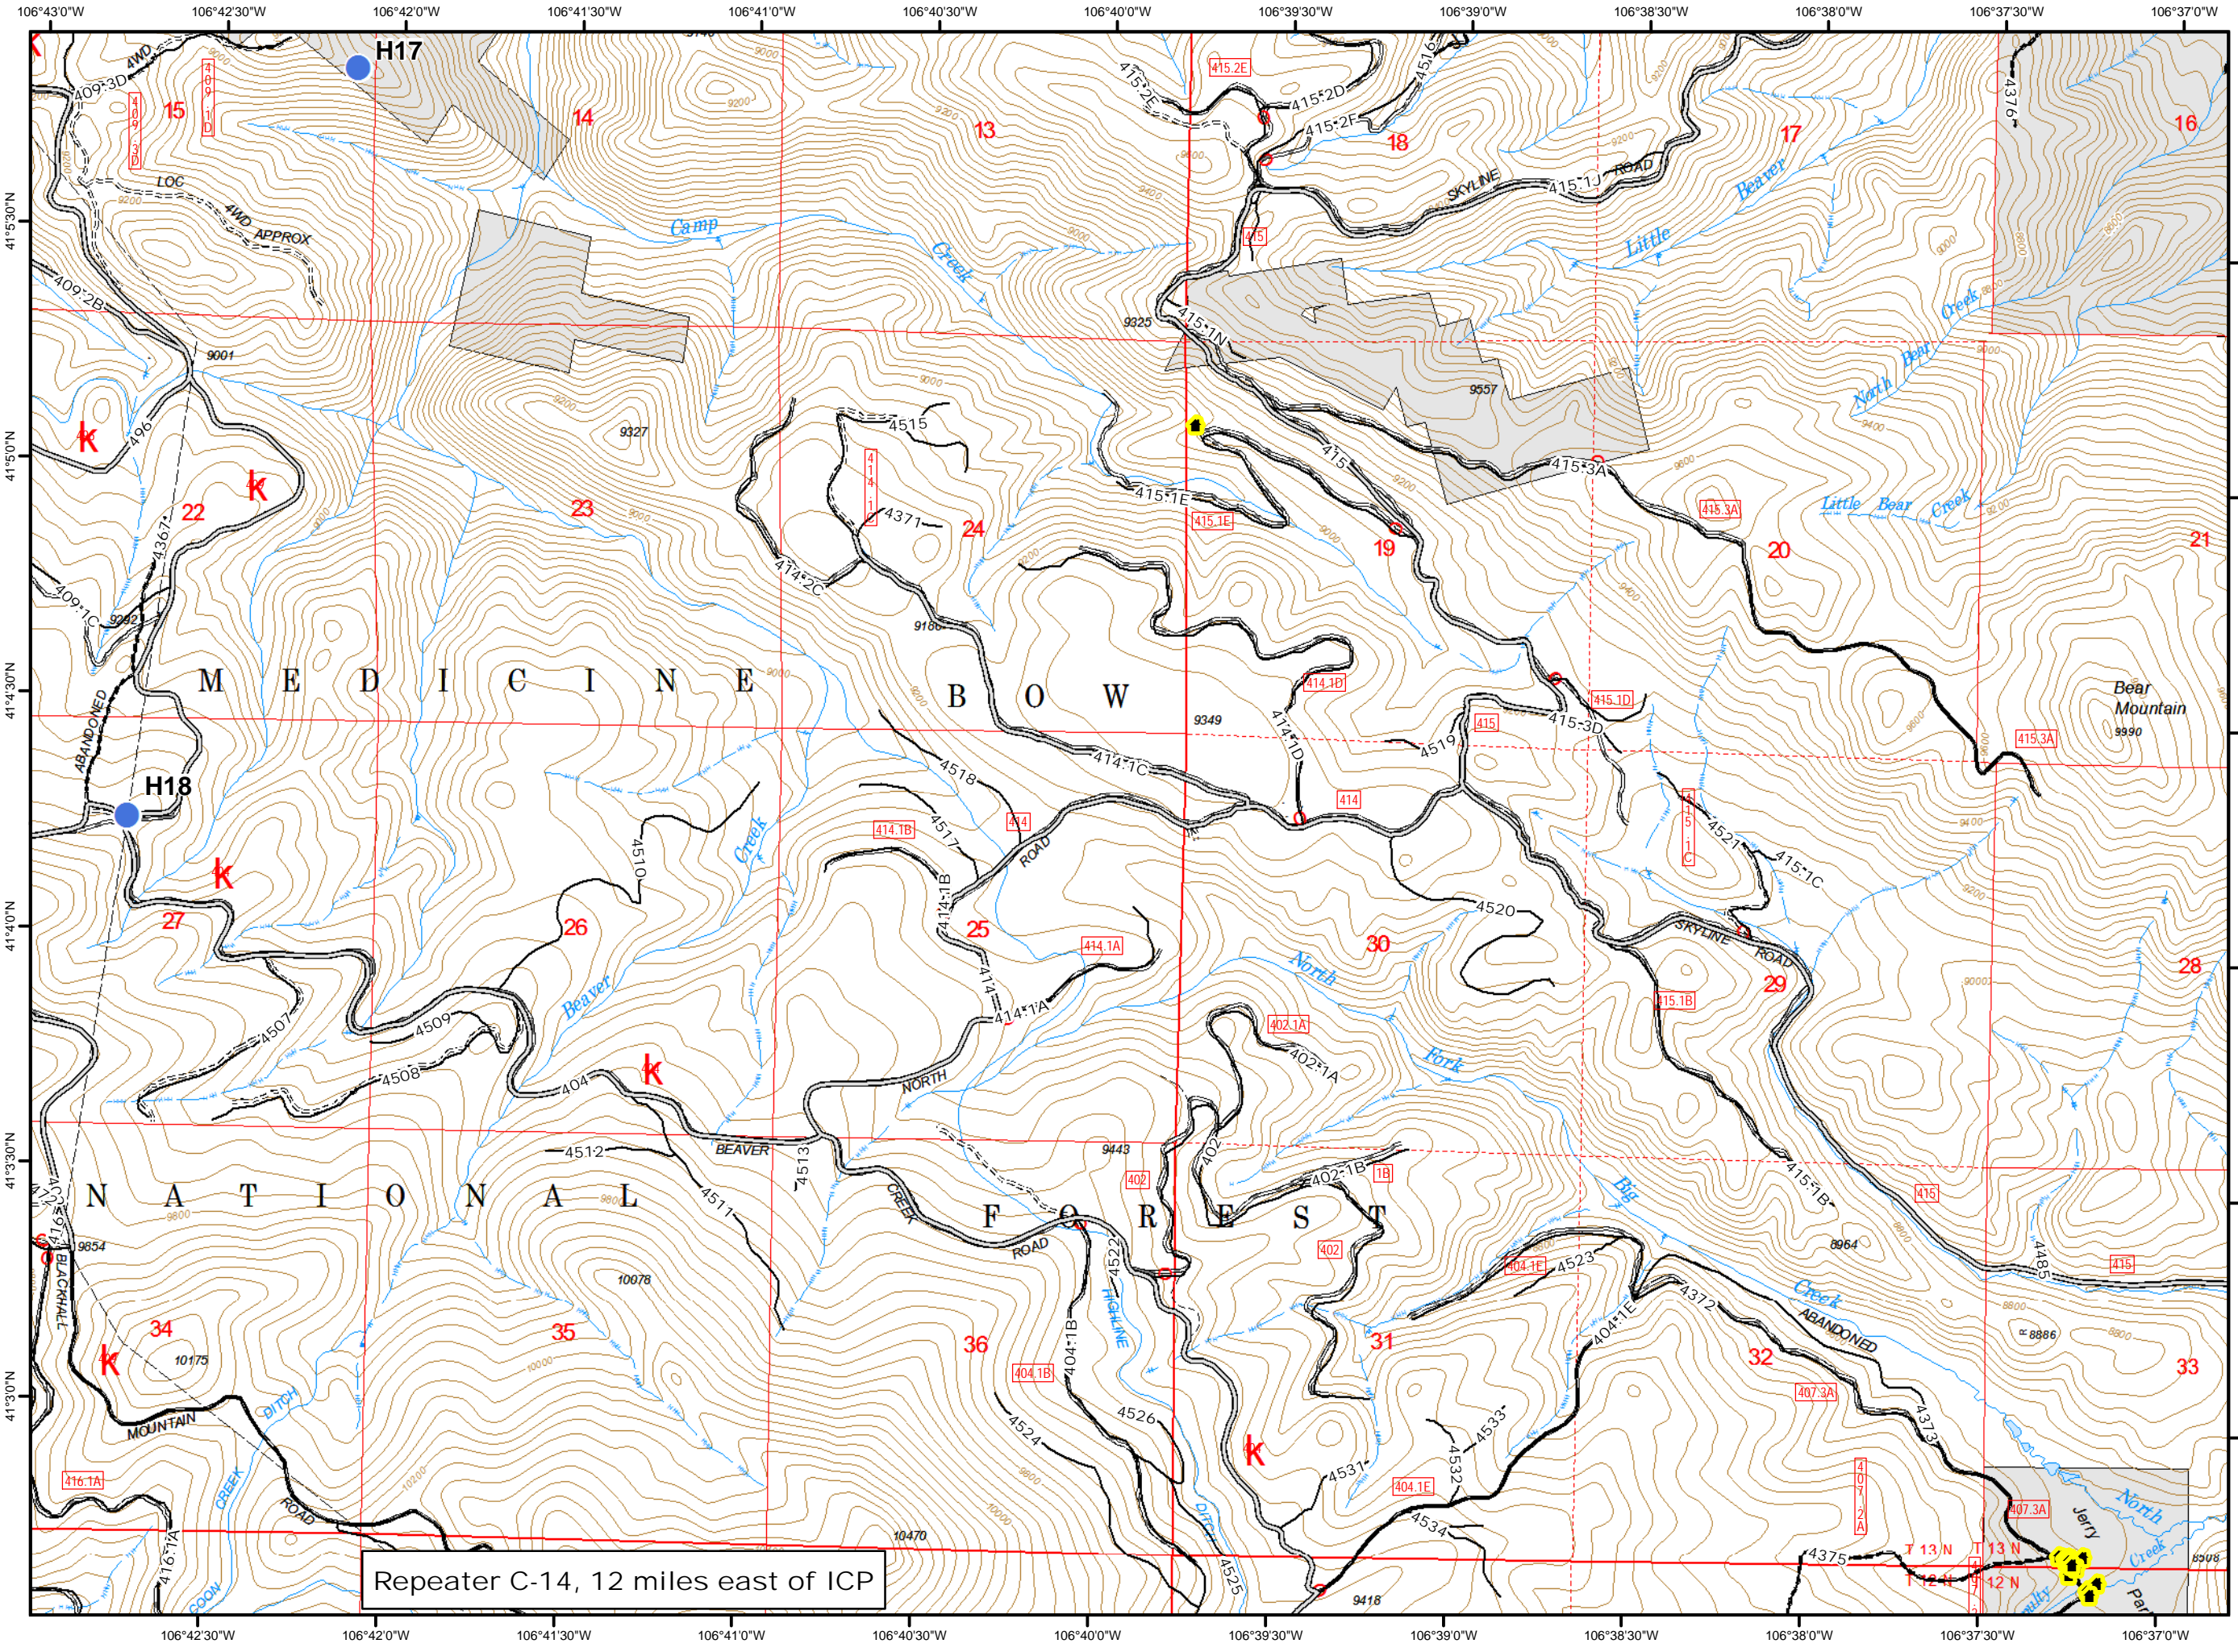

Legend

- Helispot
- 🏠 Buildings

Repeater C-14, 12 miles east of ICP