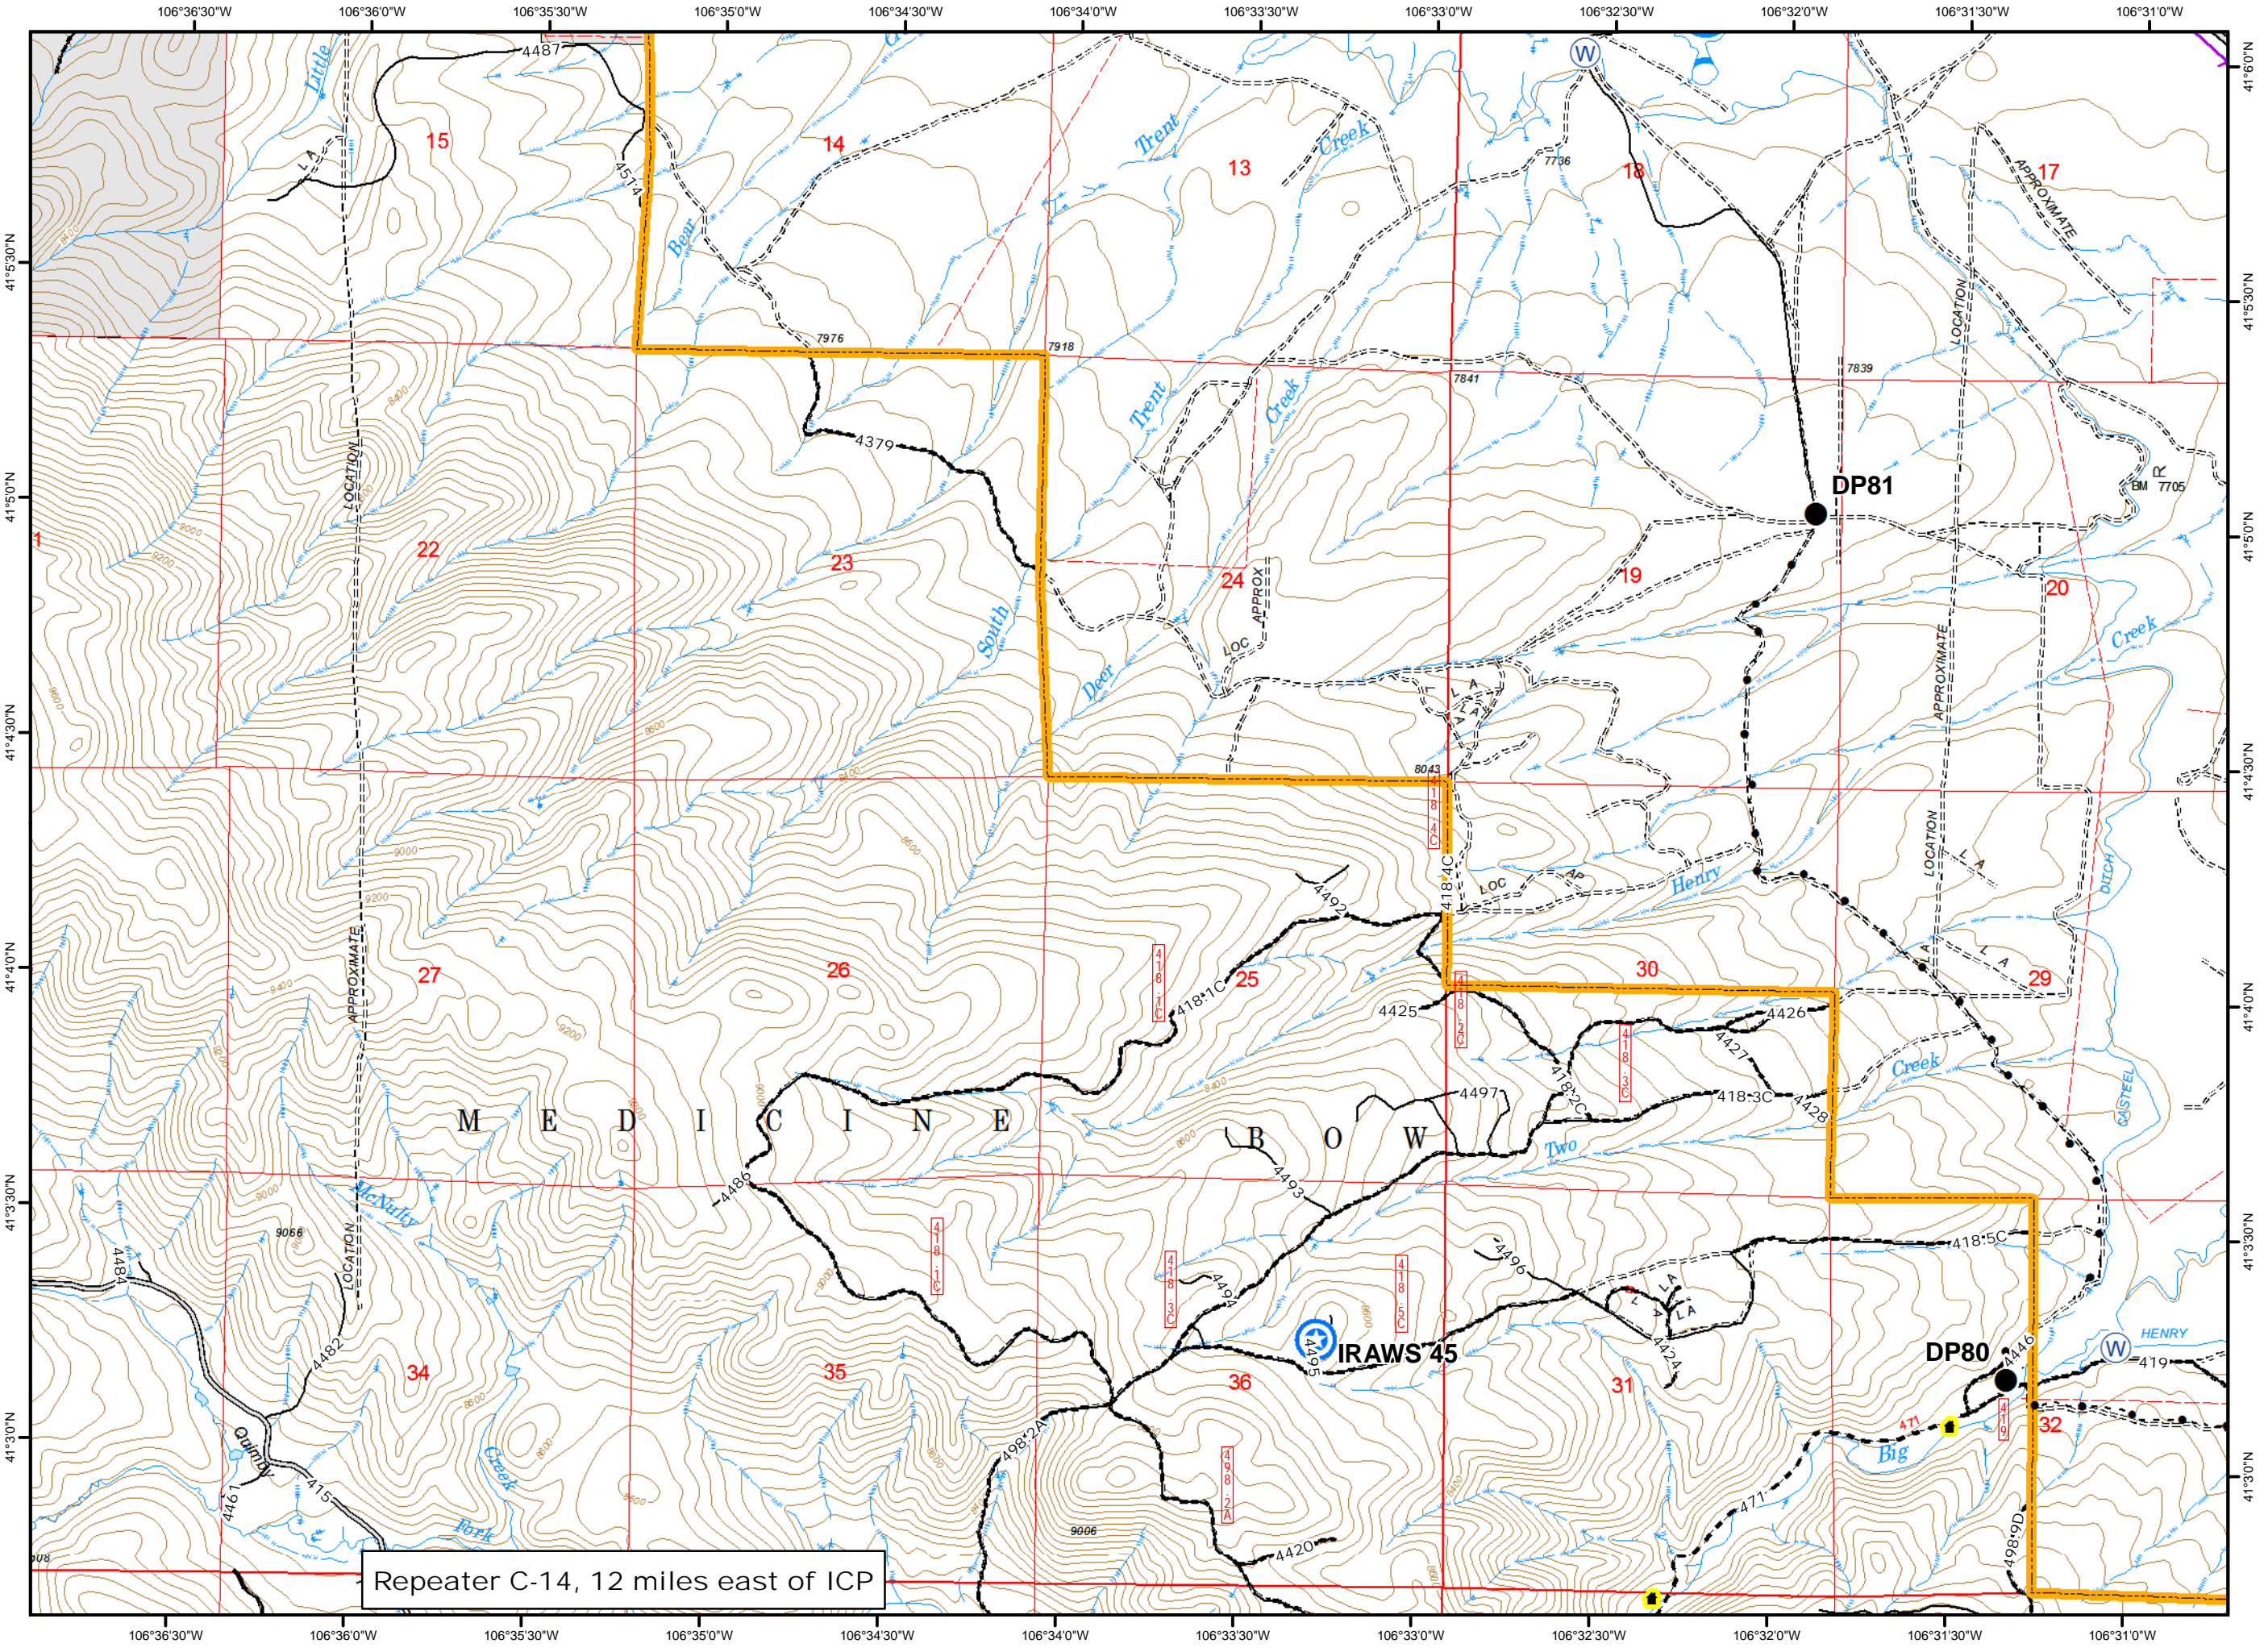

- Legend**
- Mastication Line
 - Drop Point
 - Water Source
 - RAWS
 - Buildings
 - Powerlines

Repeater C-14, 12 miles east of ICP