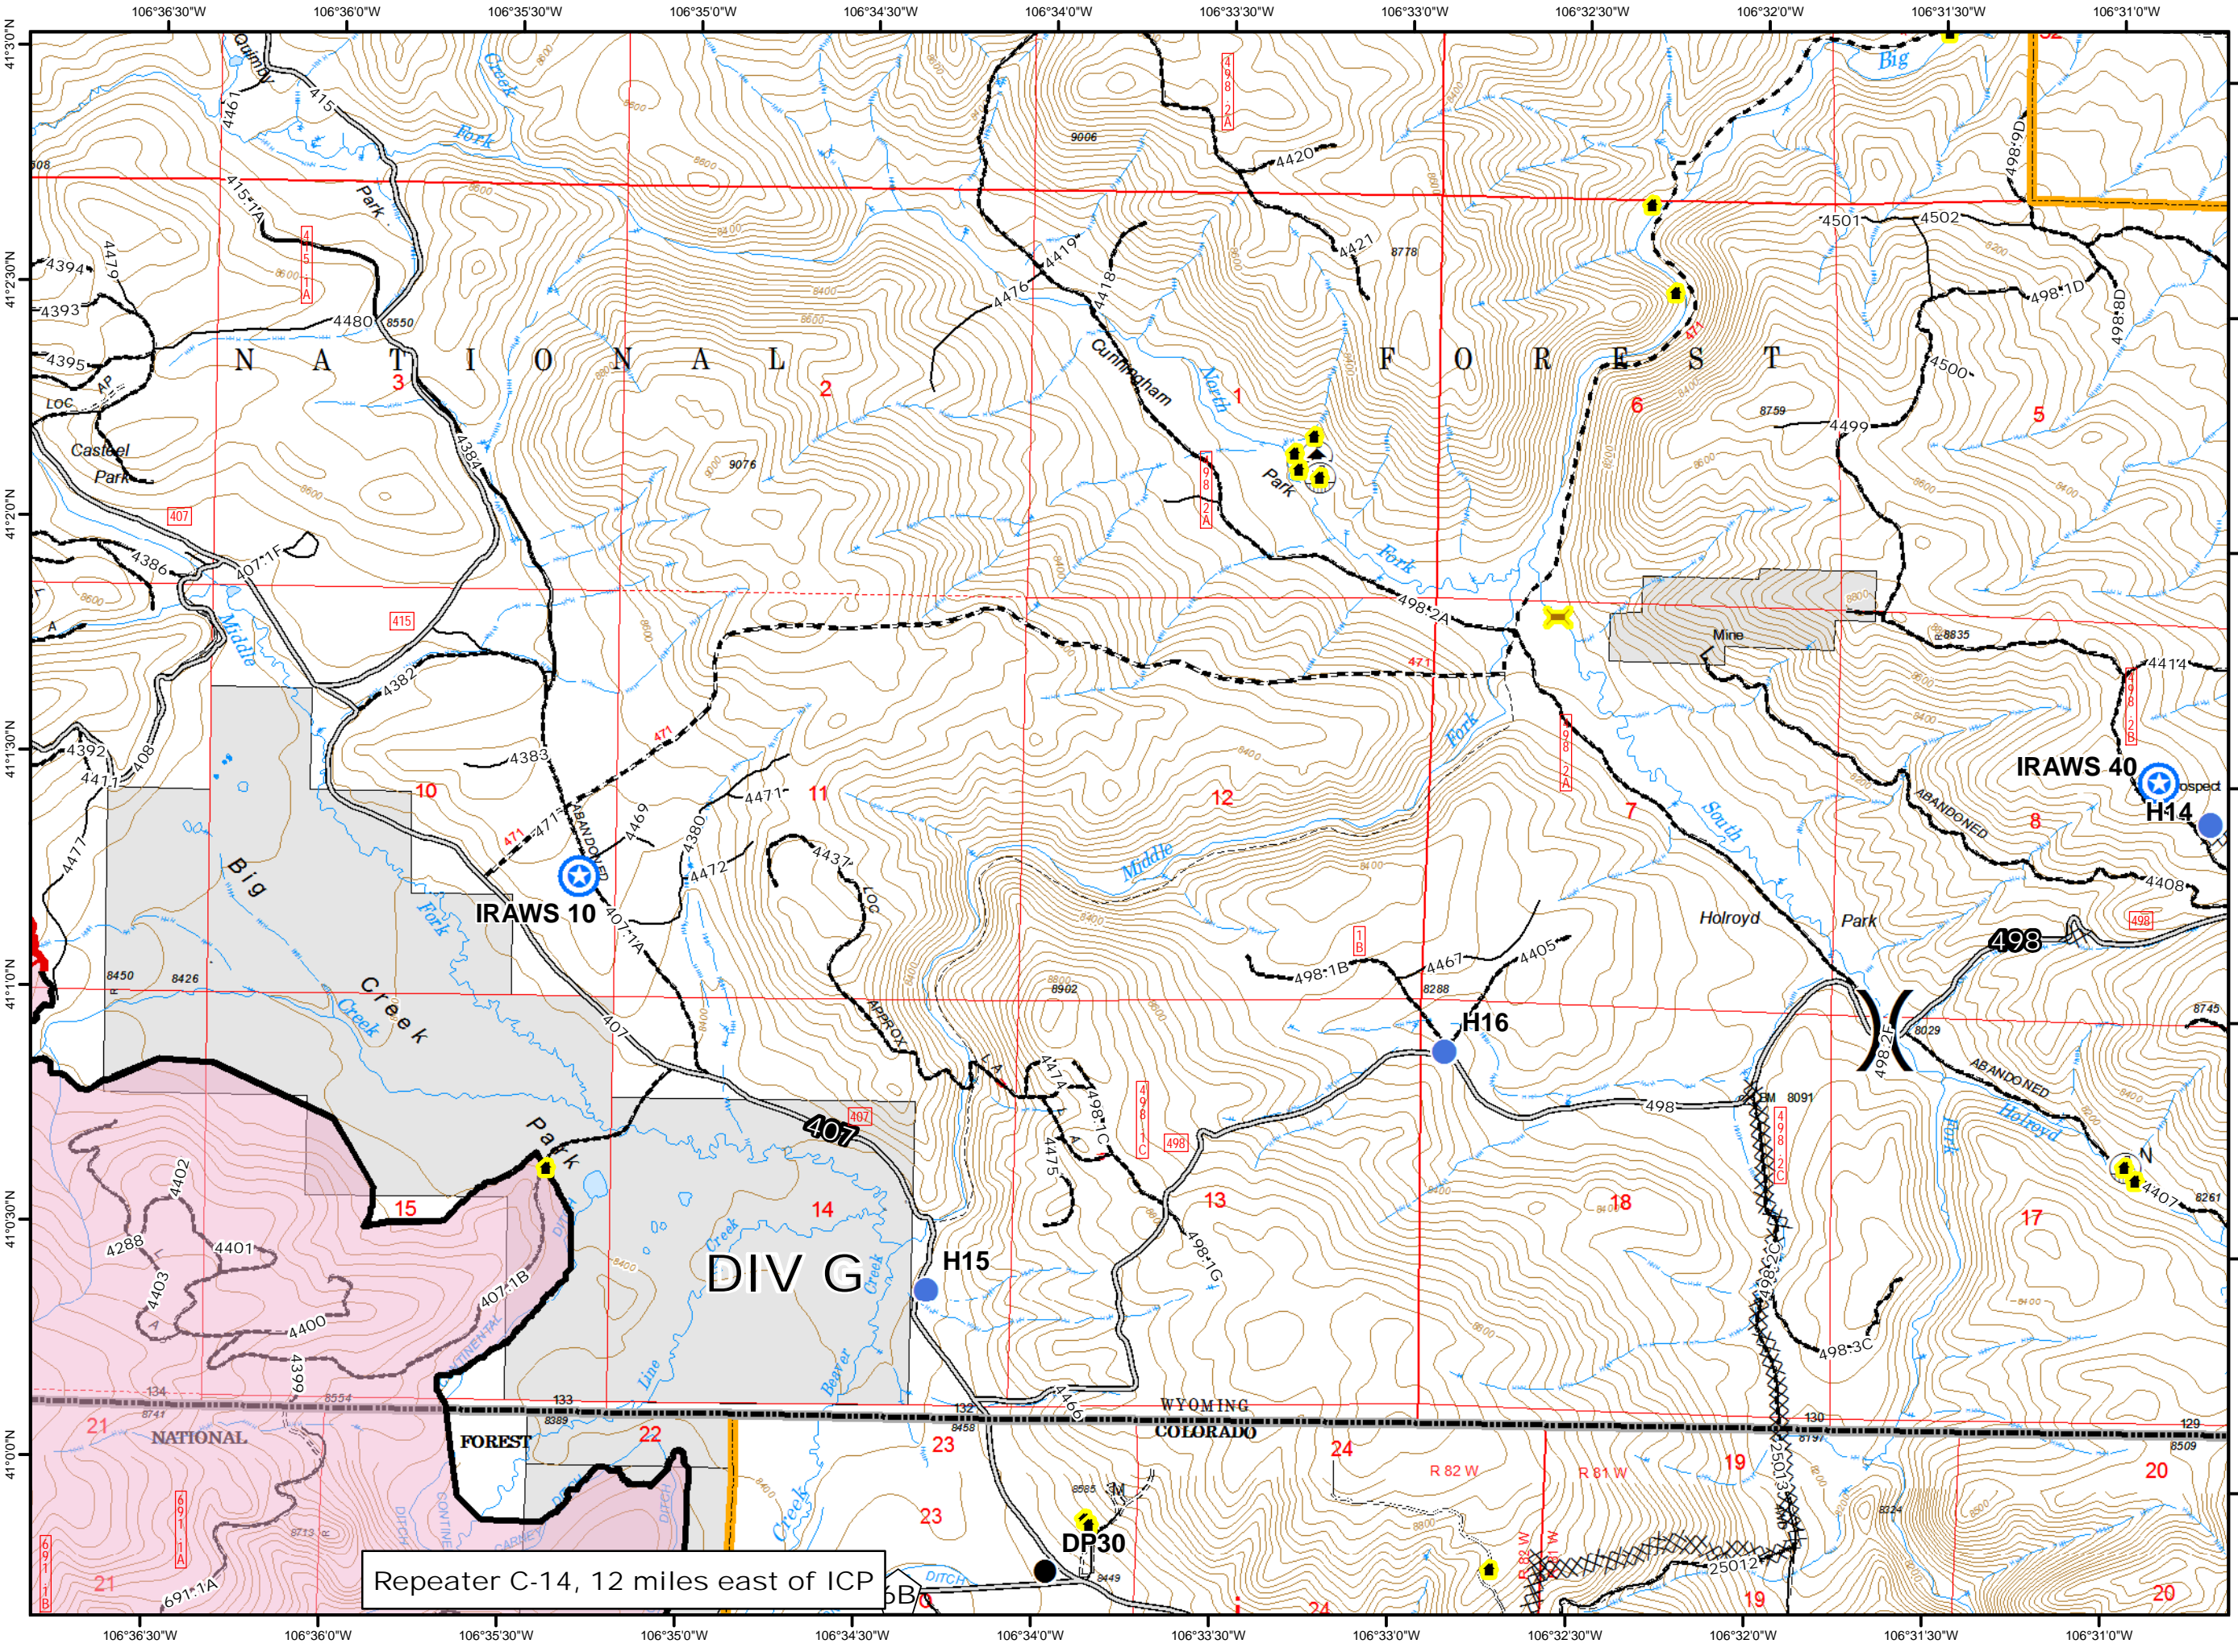

Legend

- Uncontrolled Fire Edge
- Completed Dozer Line
- Contained Fire Edge
- Mastication Line
- Historical Structure
- Helispot
- RAWS
- Buildings

Repeater C-14, 12 miles east of ICP