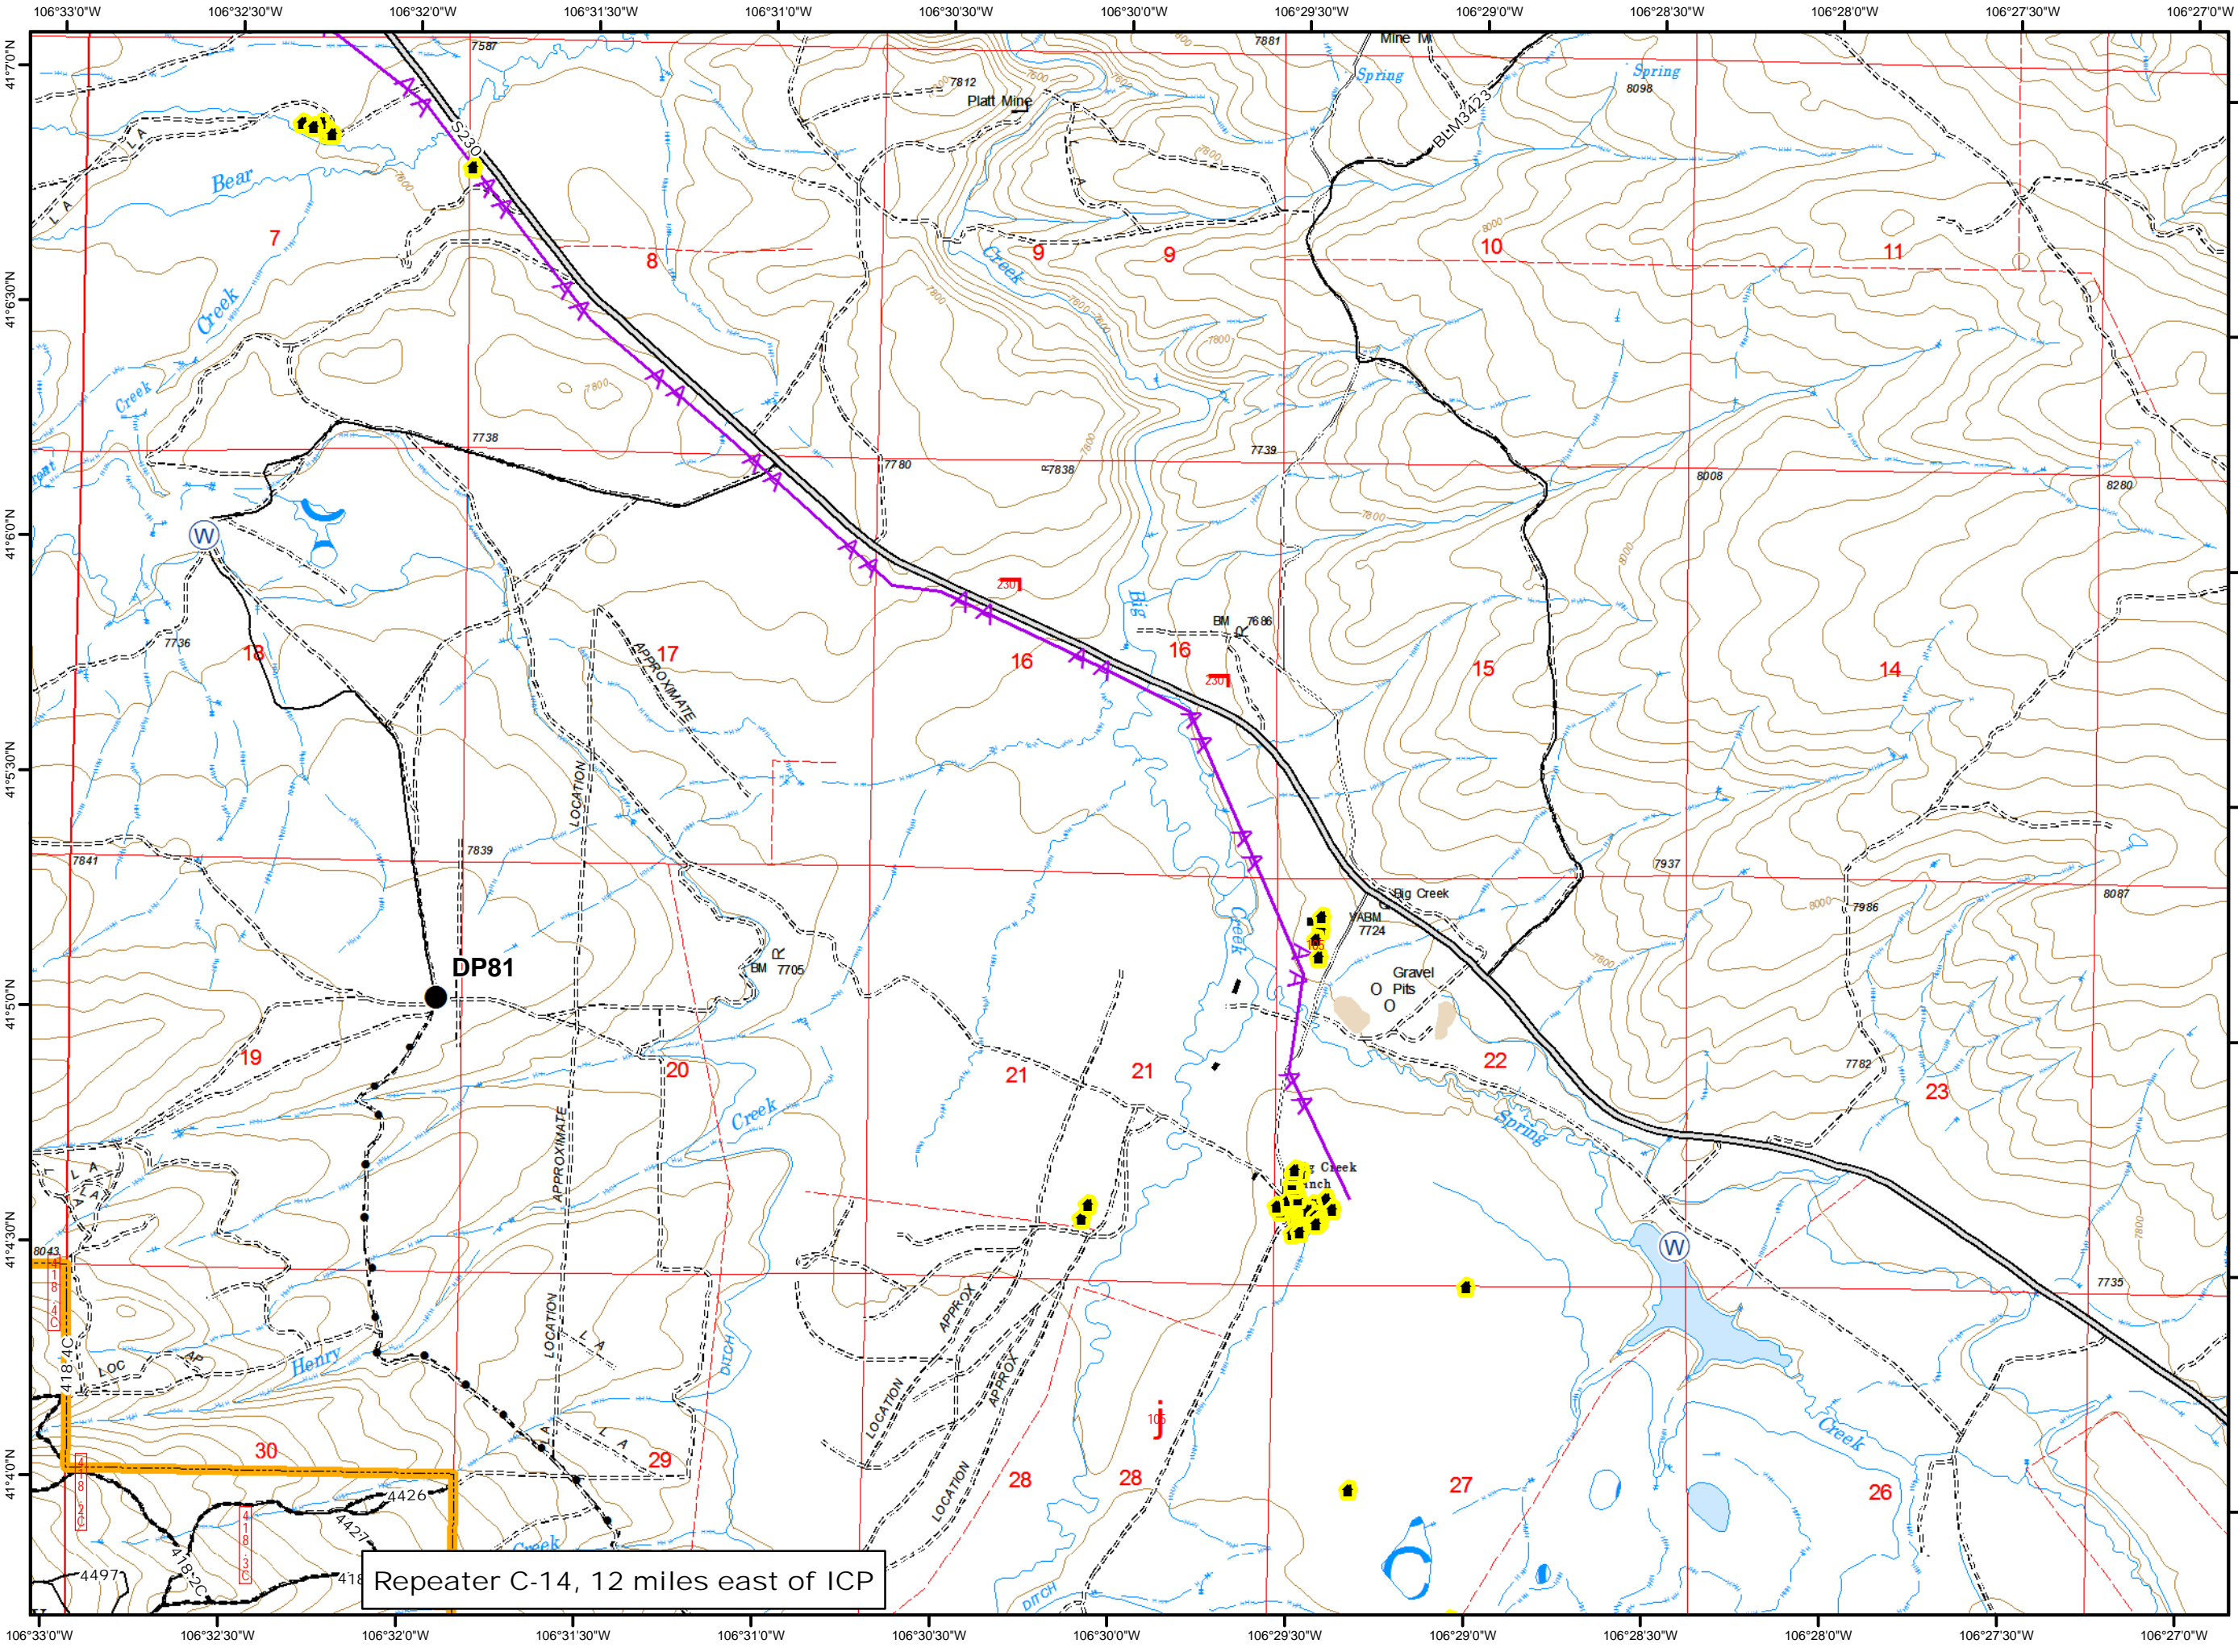

- Legend**
- Mastication Line
 - Drop Point
 - ⊙ Water Source
 - 🏠 Buildings
 - AA Powerlines

Repeater C-14, 12 miles east of ICP