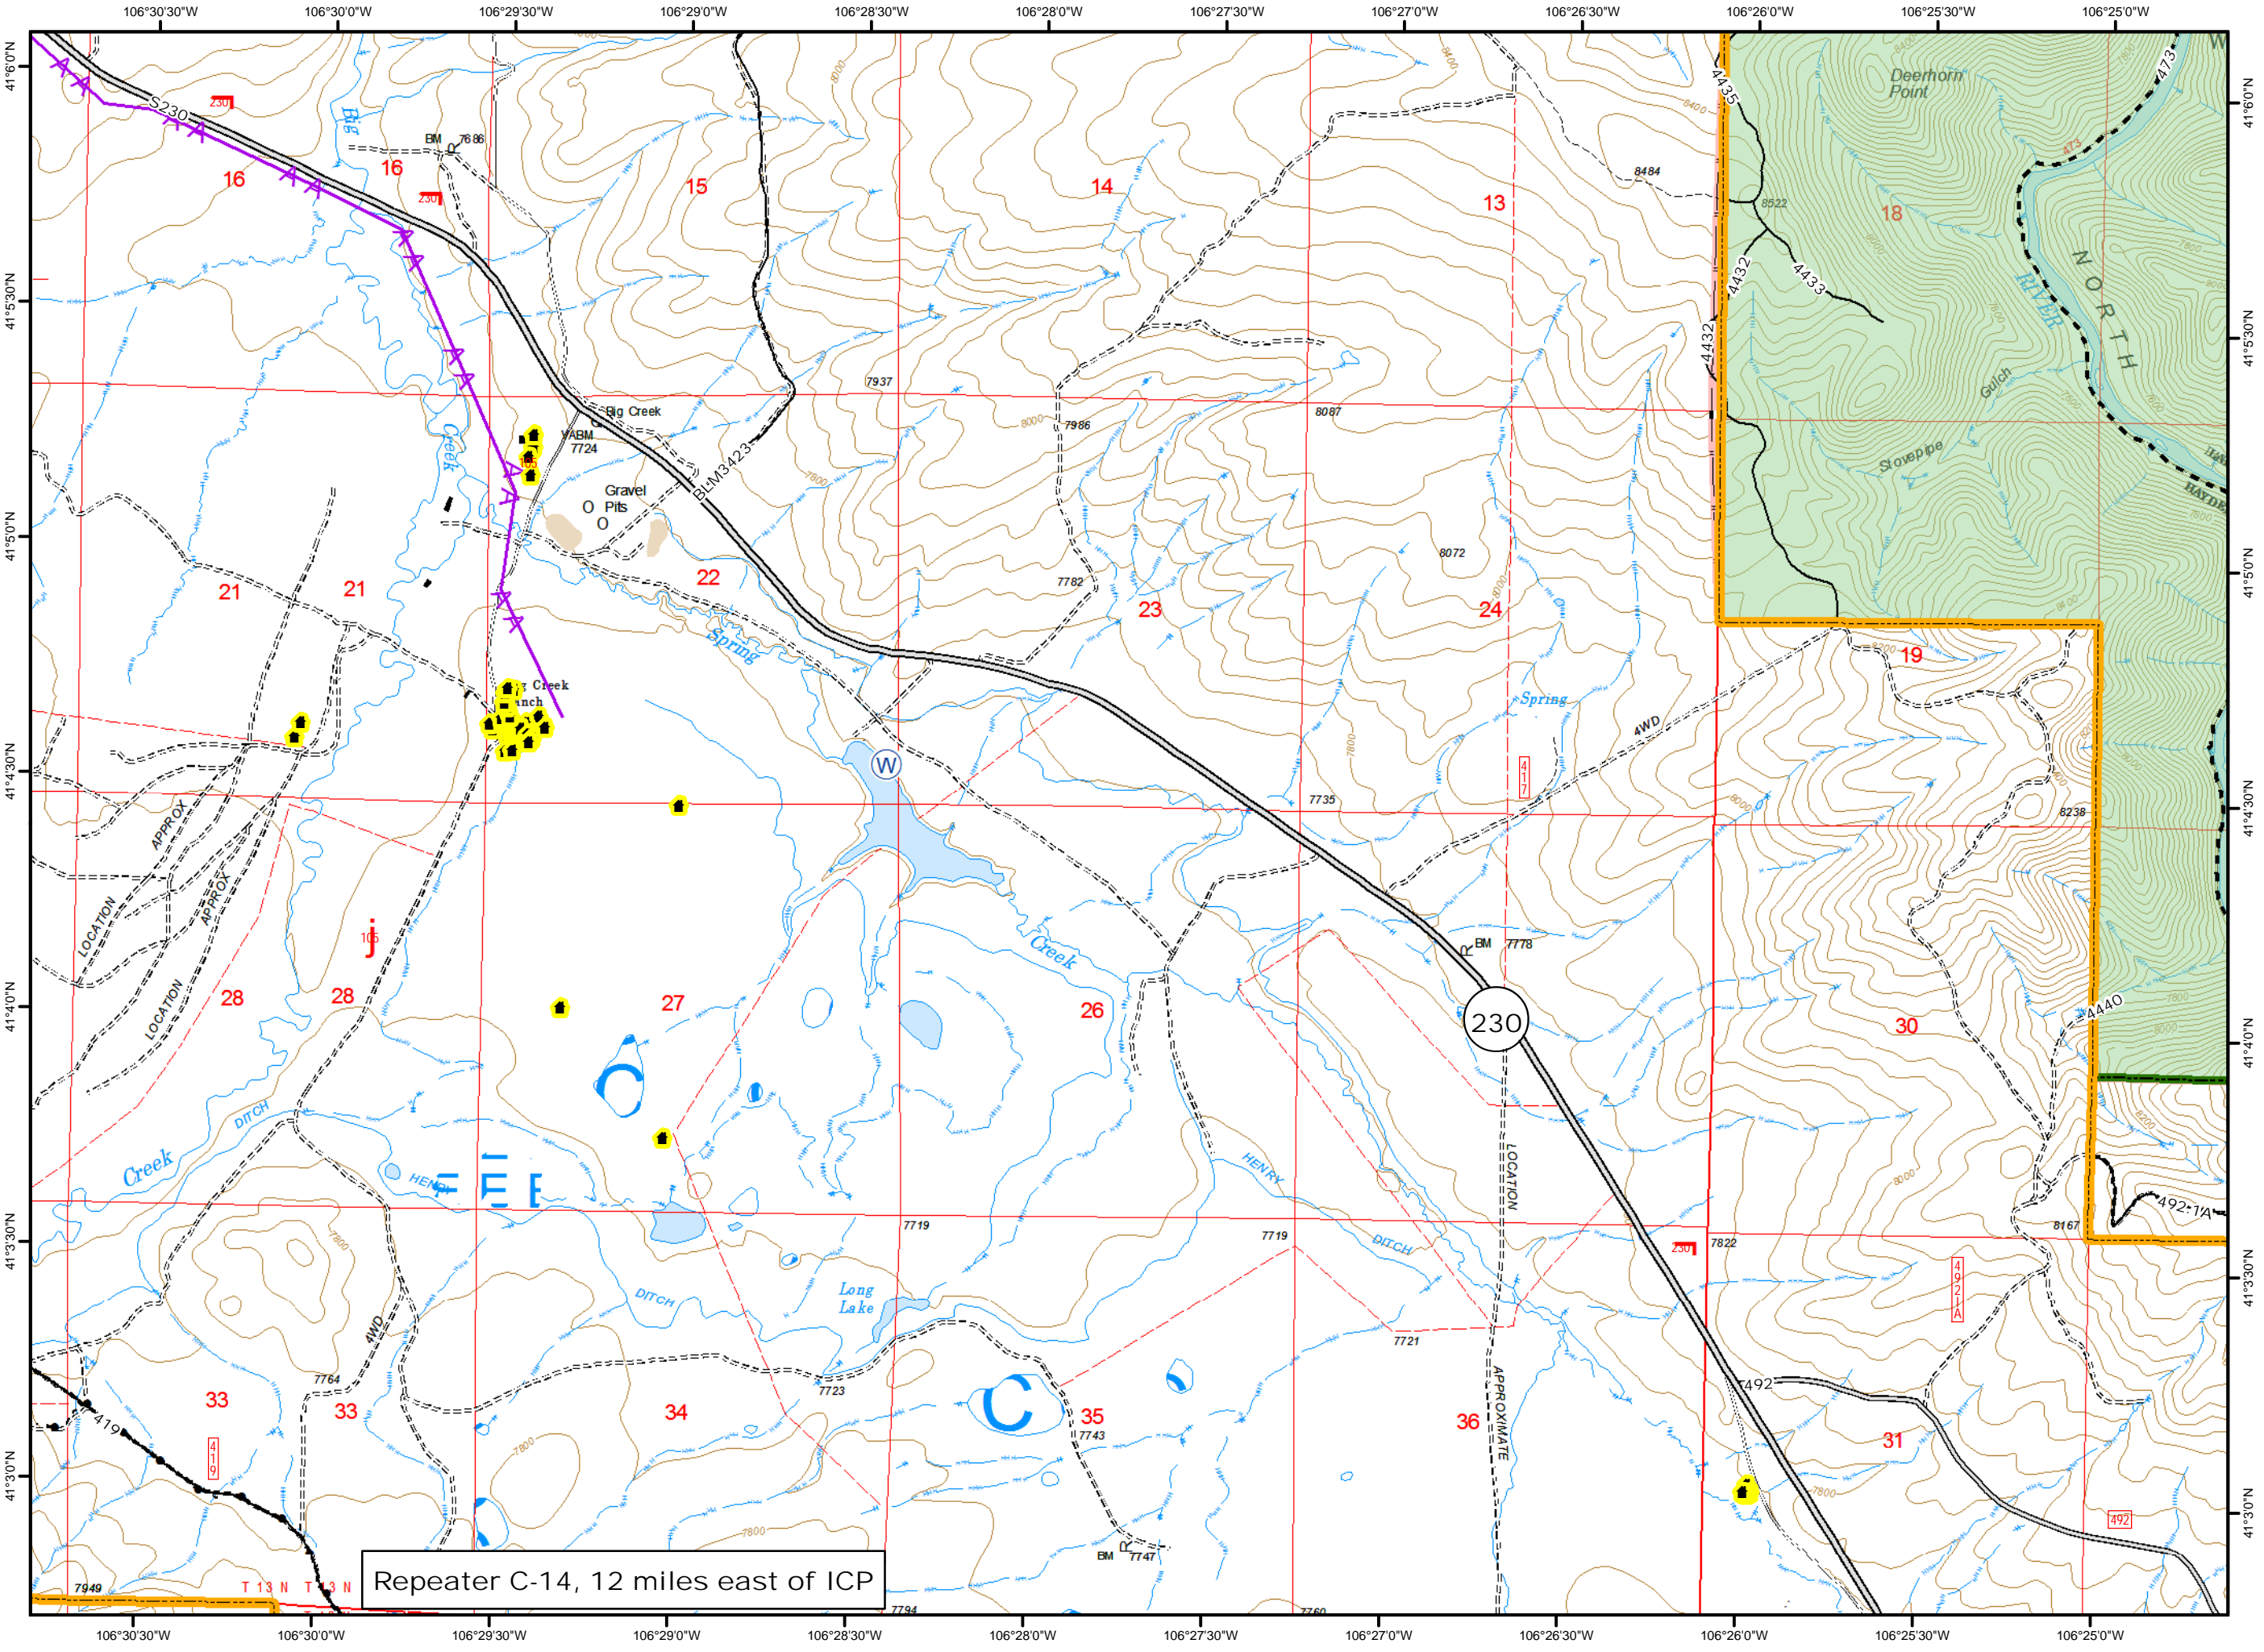

Map Created: 8/12/2016
7:23:35 PM

- Legend**
- Mastication Line
 - Water Source
 - Buildings
 - Powerlines
 - Wilderness

Repeater C-14, 12 miles east of ICP