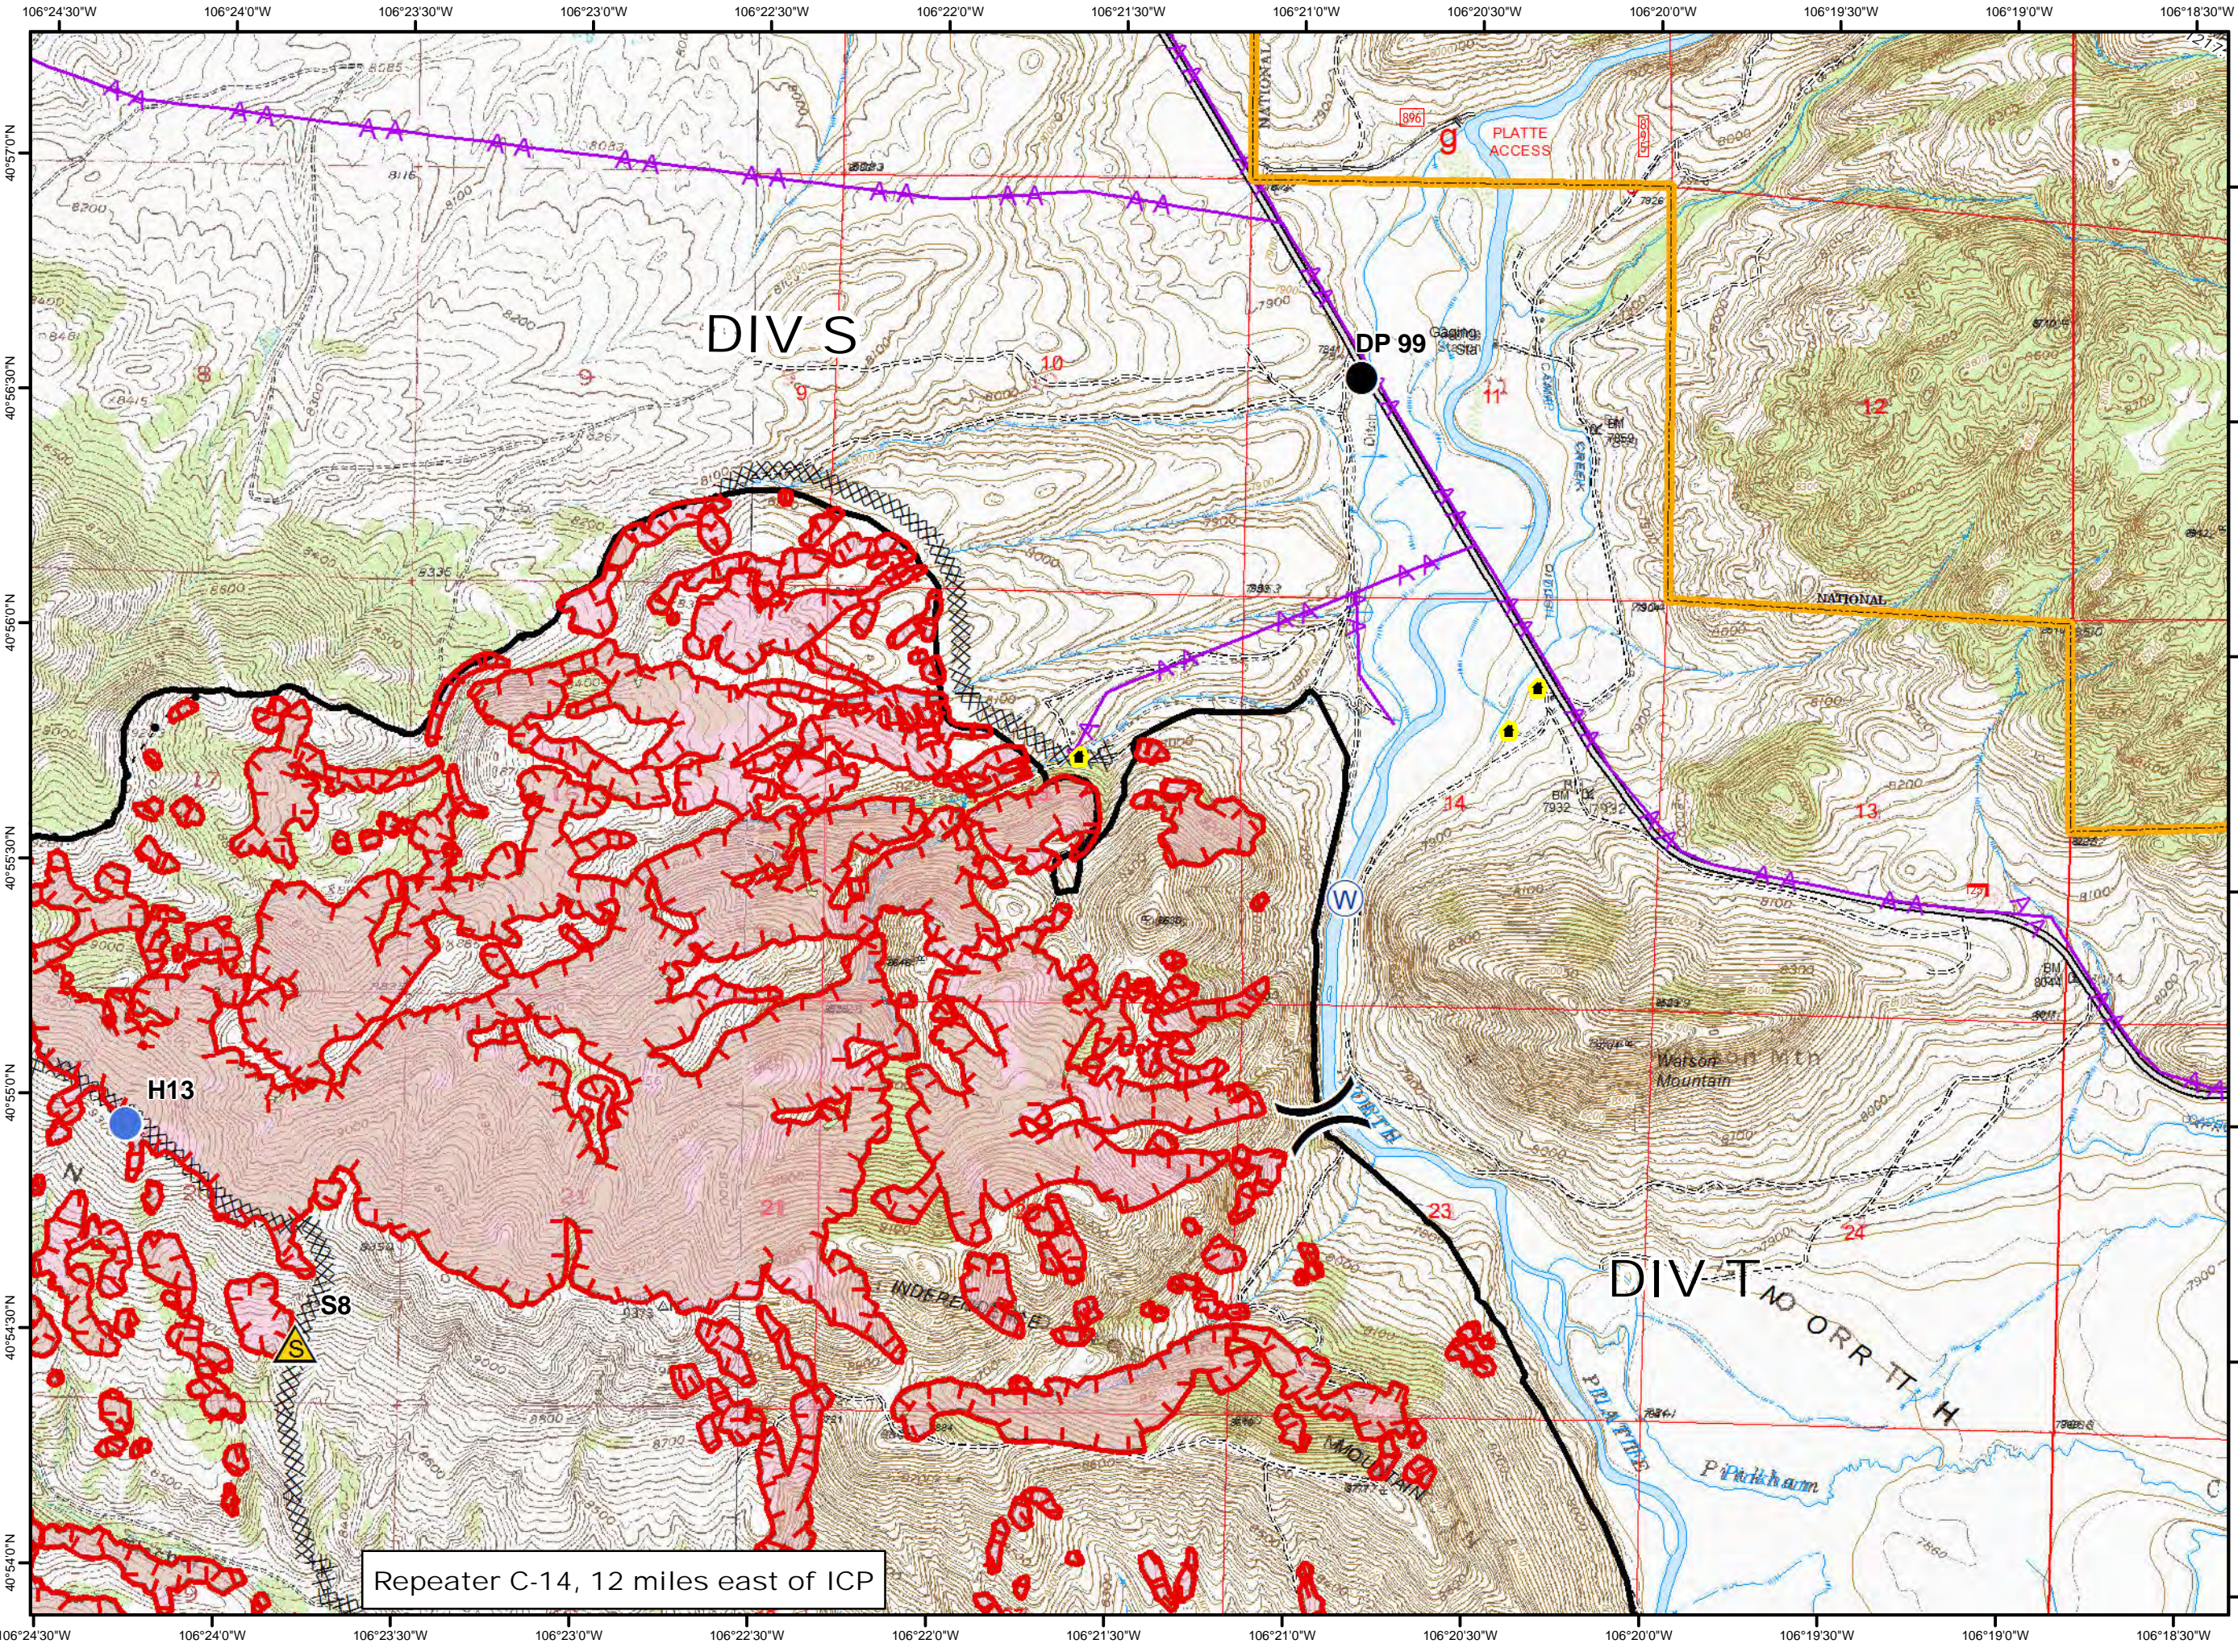

Legend

- Uncontrolled Fire Edge
- Completed Dozer Line
- Completed Line
- Highlighted Manmade Feature
- Drop Point
- Helispot
- Safety Zone
- Water Source
- Buildings
- Powerlines

Repeater C-14, 12 miles east of ICP