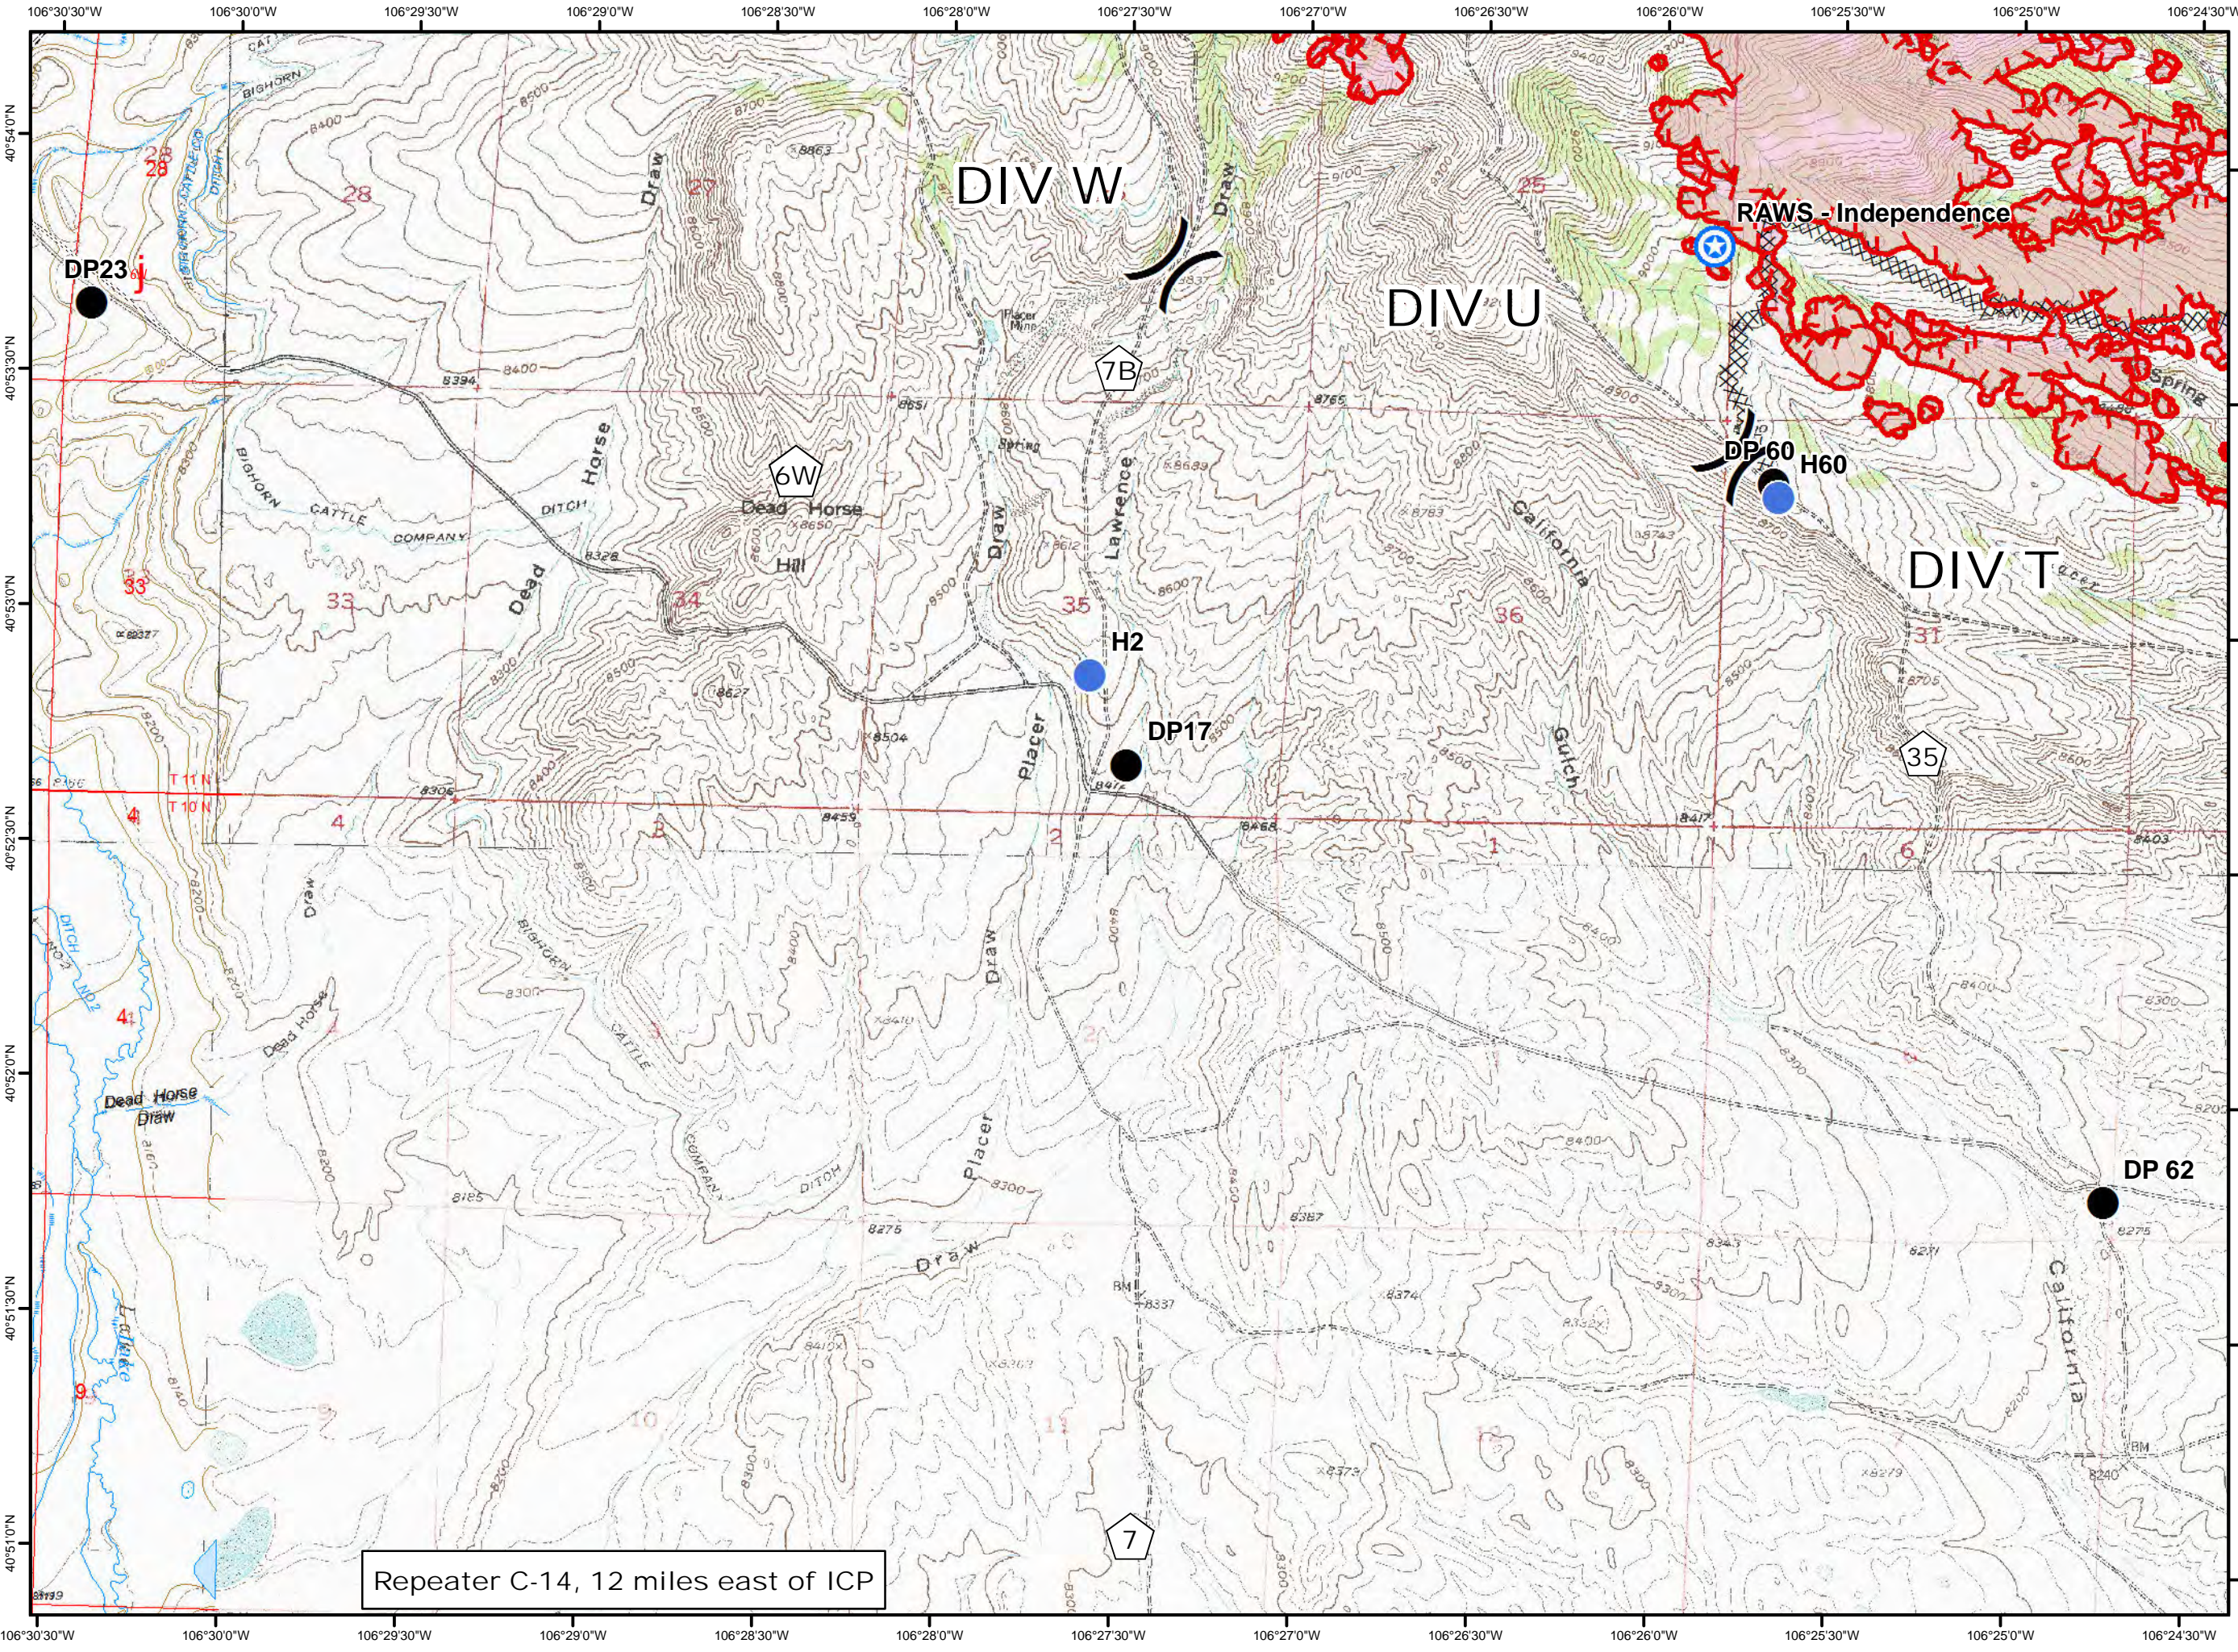

- Legend**
- Uncontrolled Fire Edge
 - Completed Dozer Line
 - Drop Point
 - Helispot
 - RAWS

Repeater C-14, 12 miles east of ICP