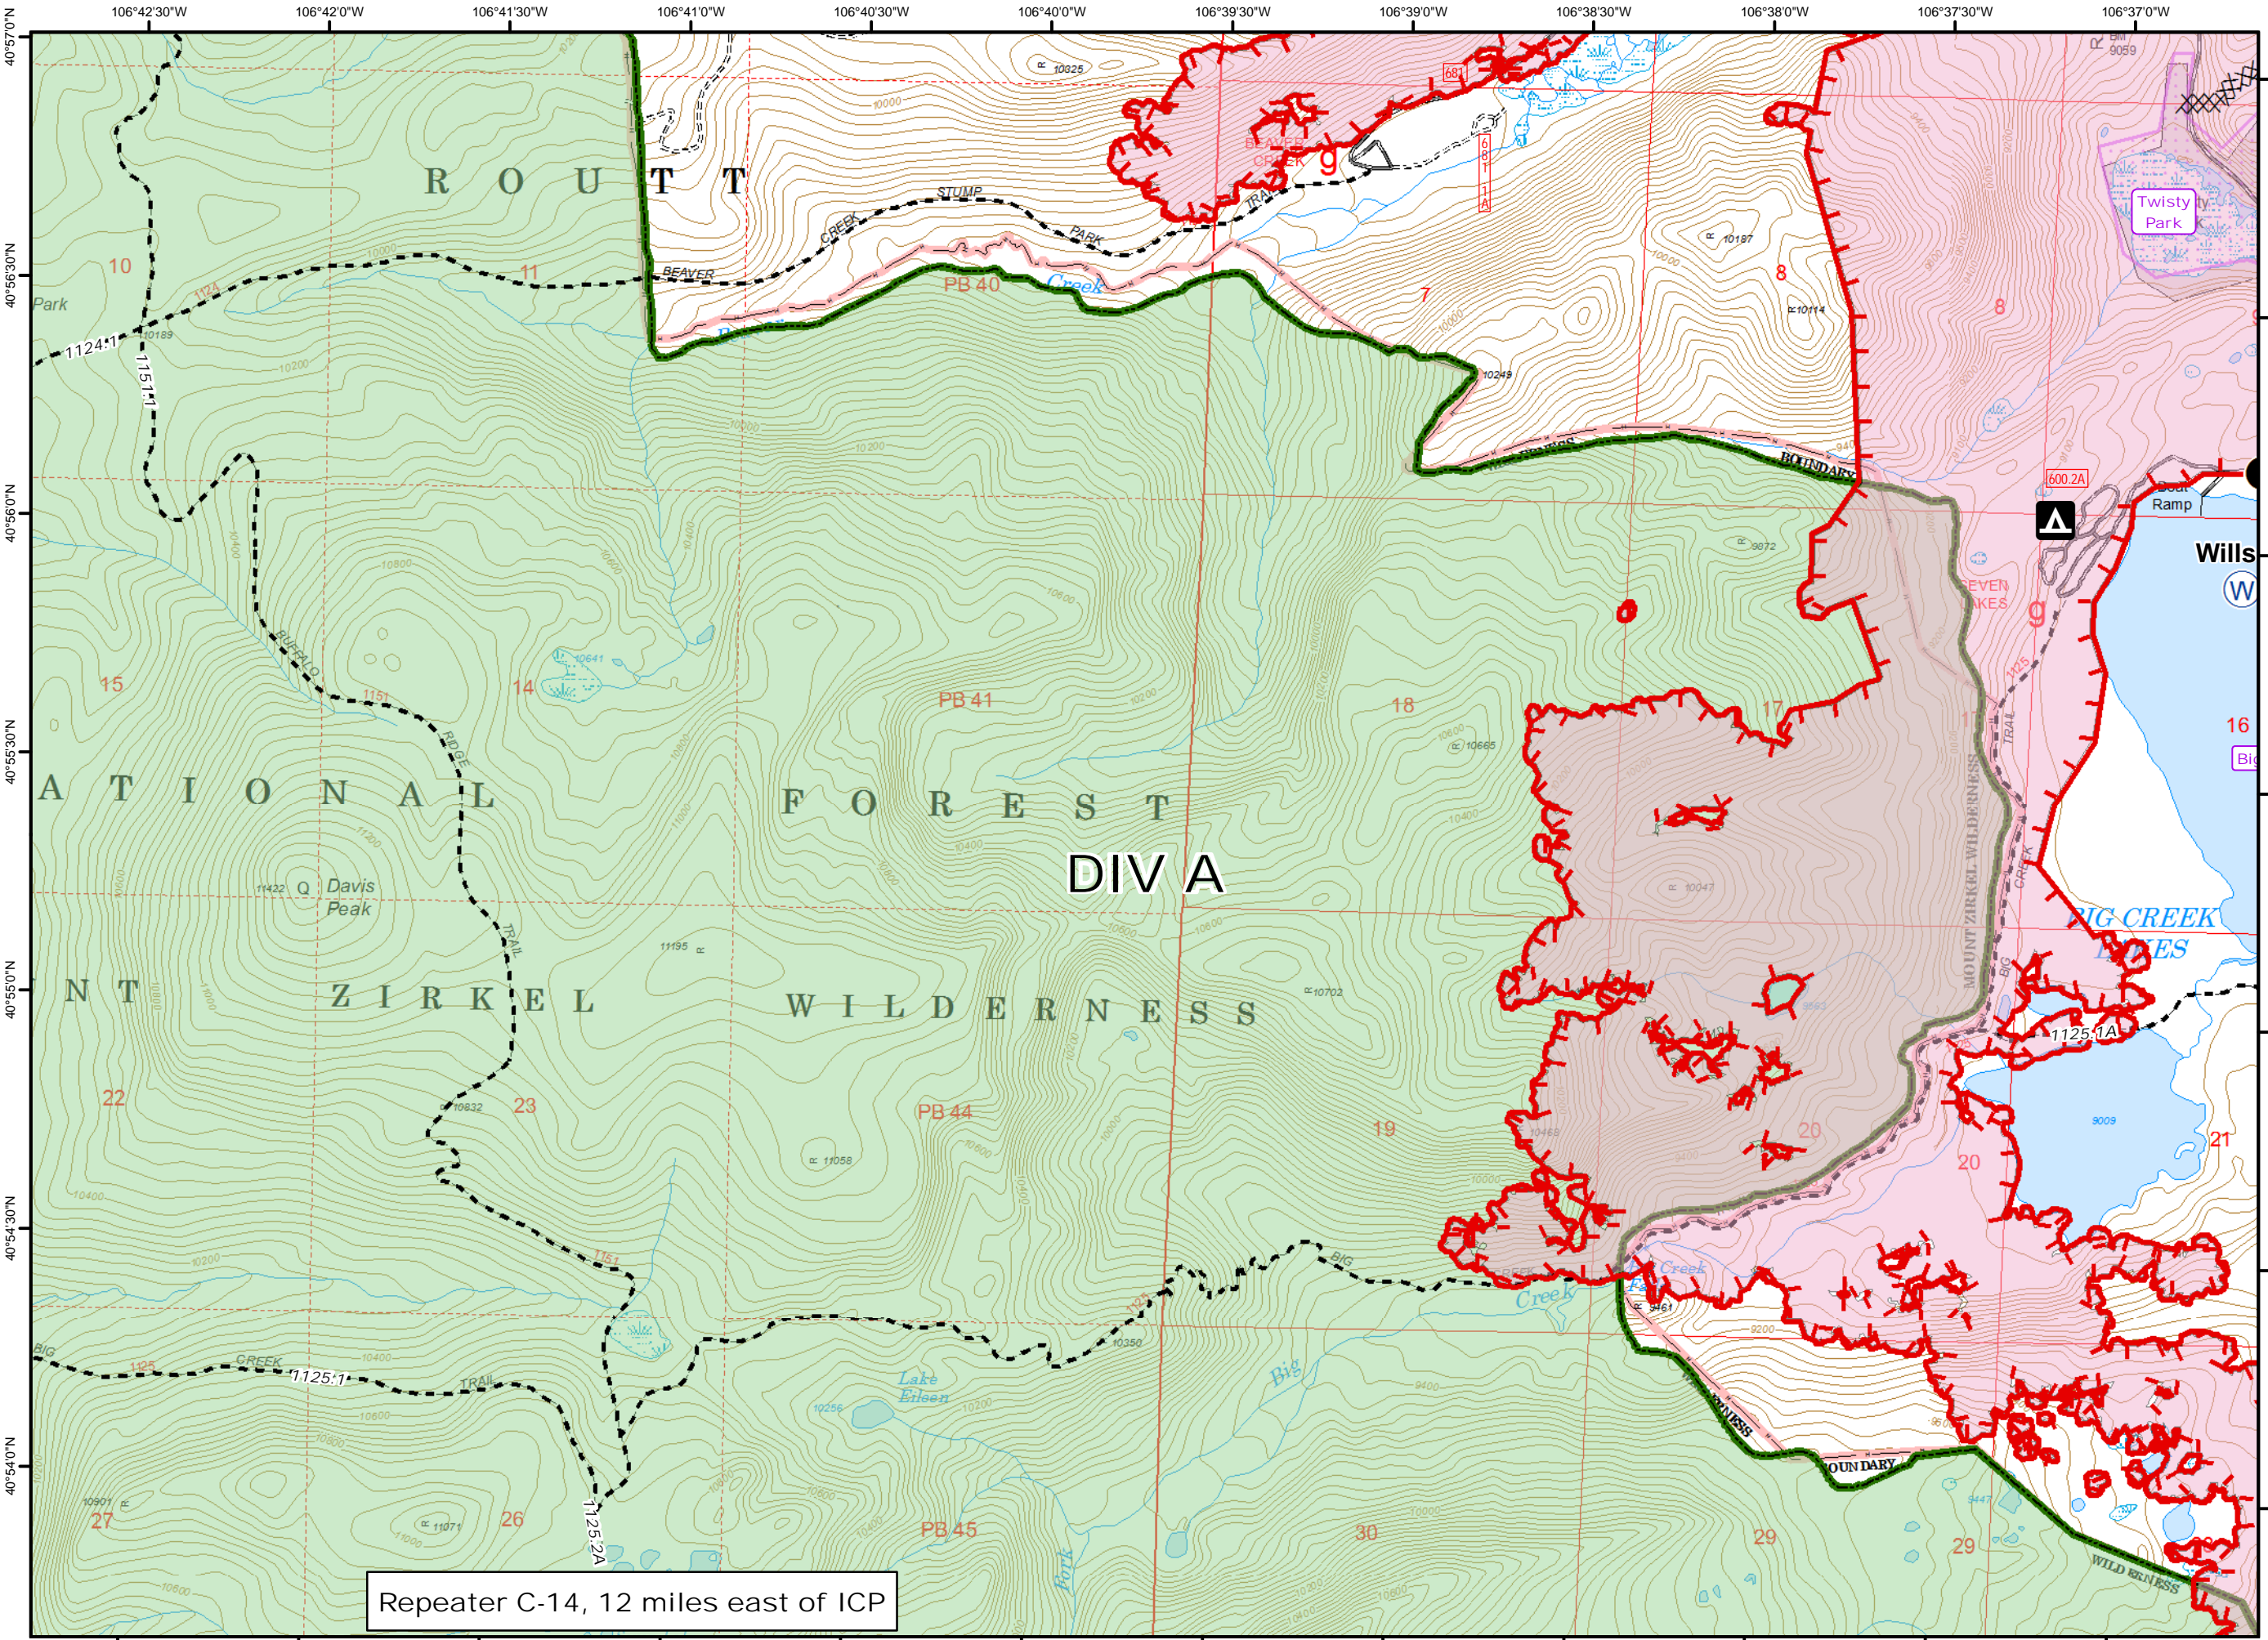

A

Map Created: 8/13/2016
9:45:33 PM

Legend

- Uncontrolled Fire Edge
- Completed Dozer Line
- Water Source
- Subdivisions
- Wilderness

Repeater C-14, 12 miles east of ICP