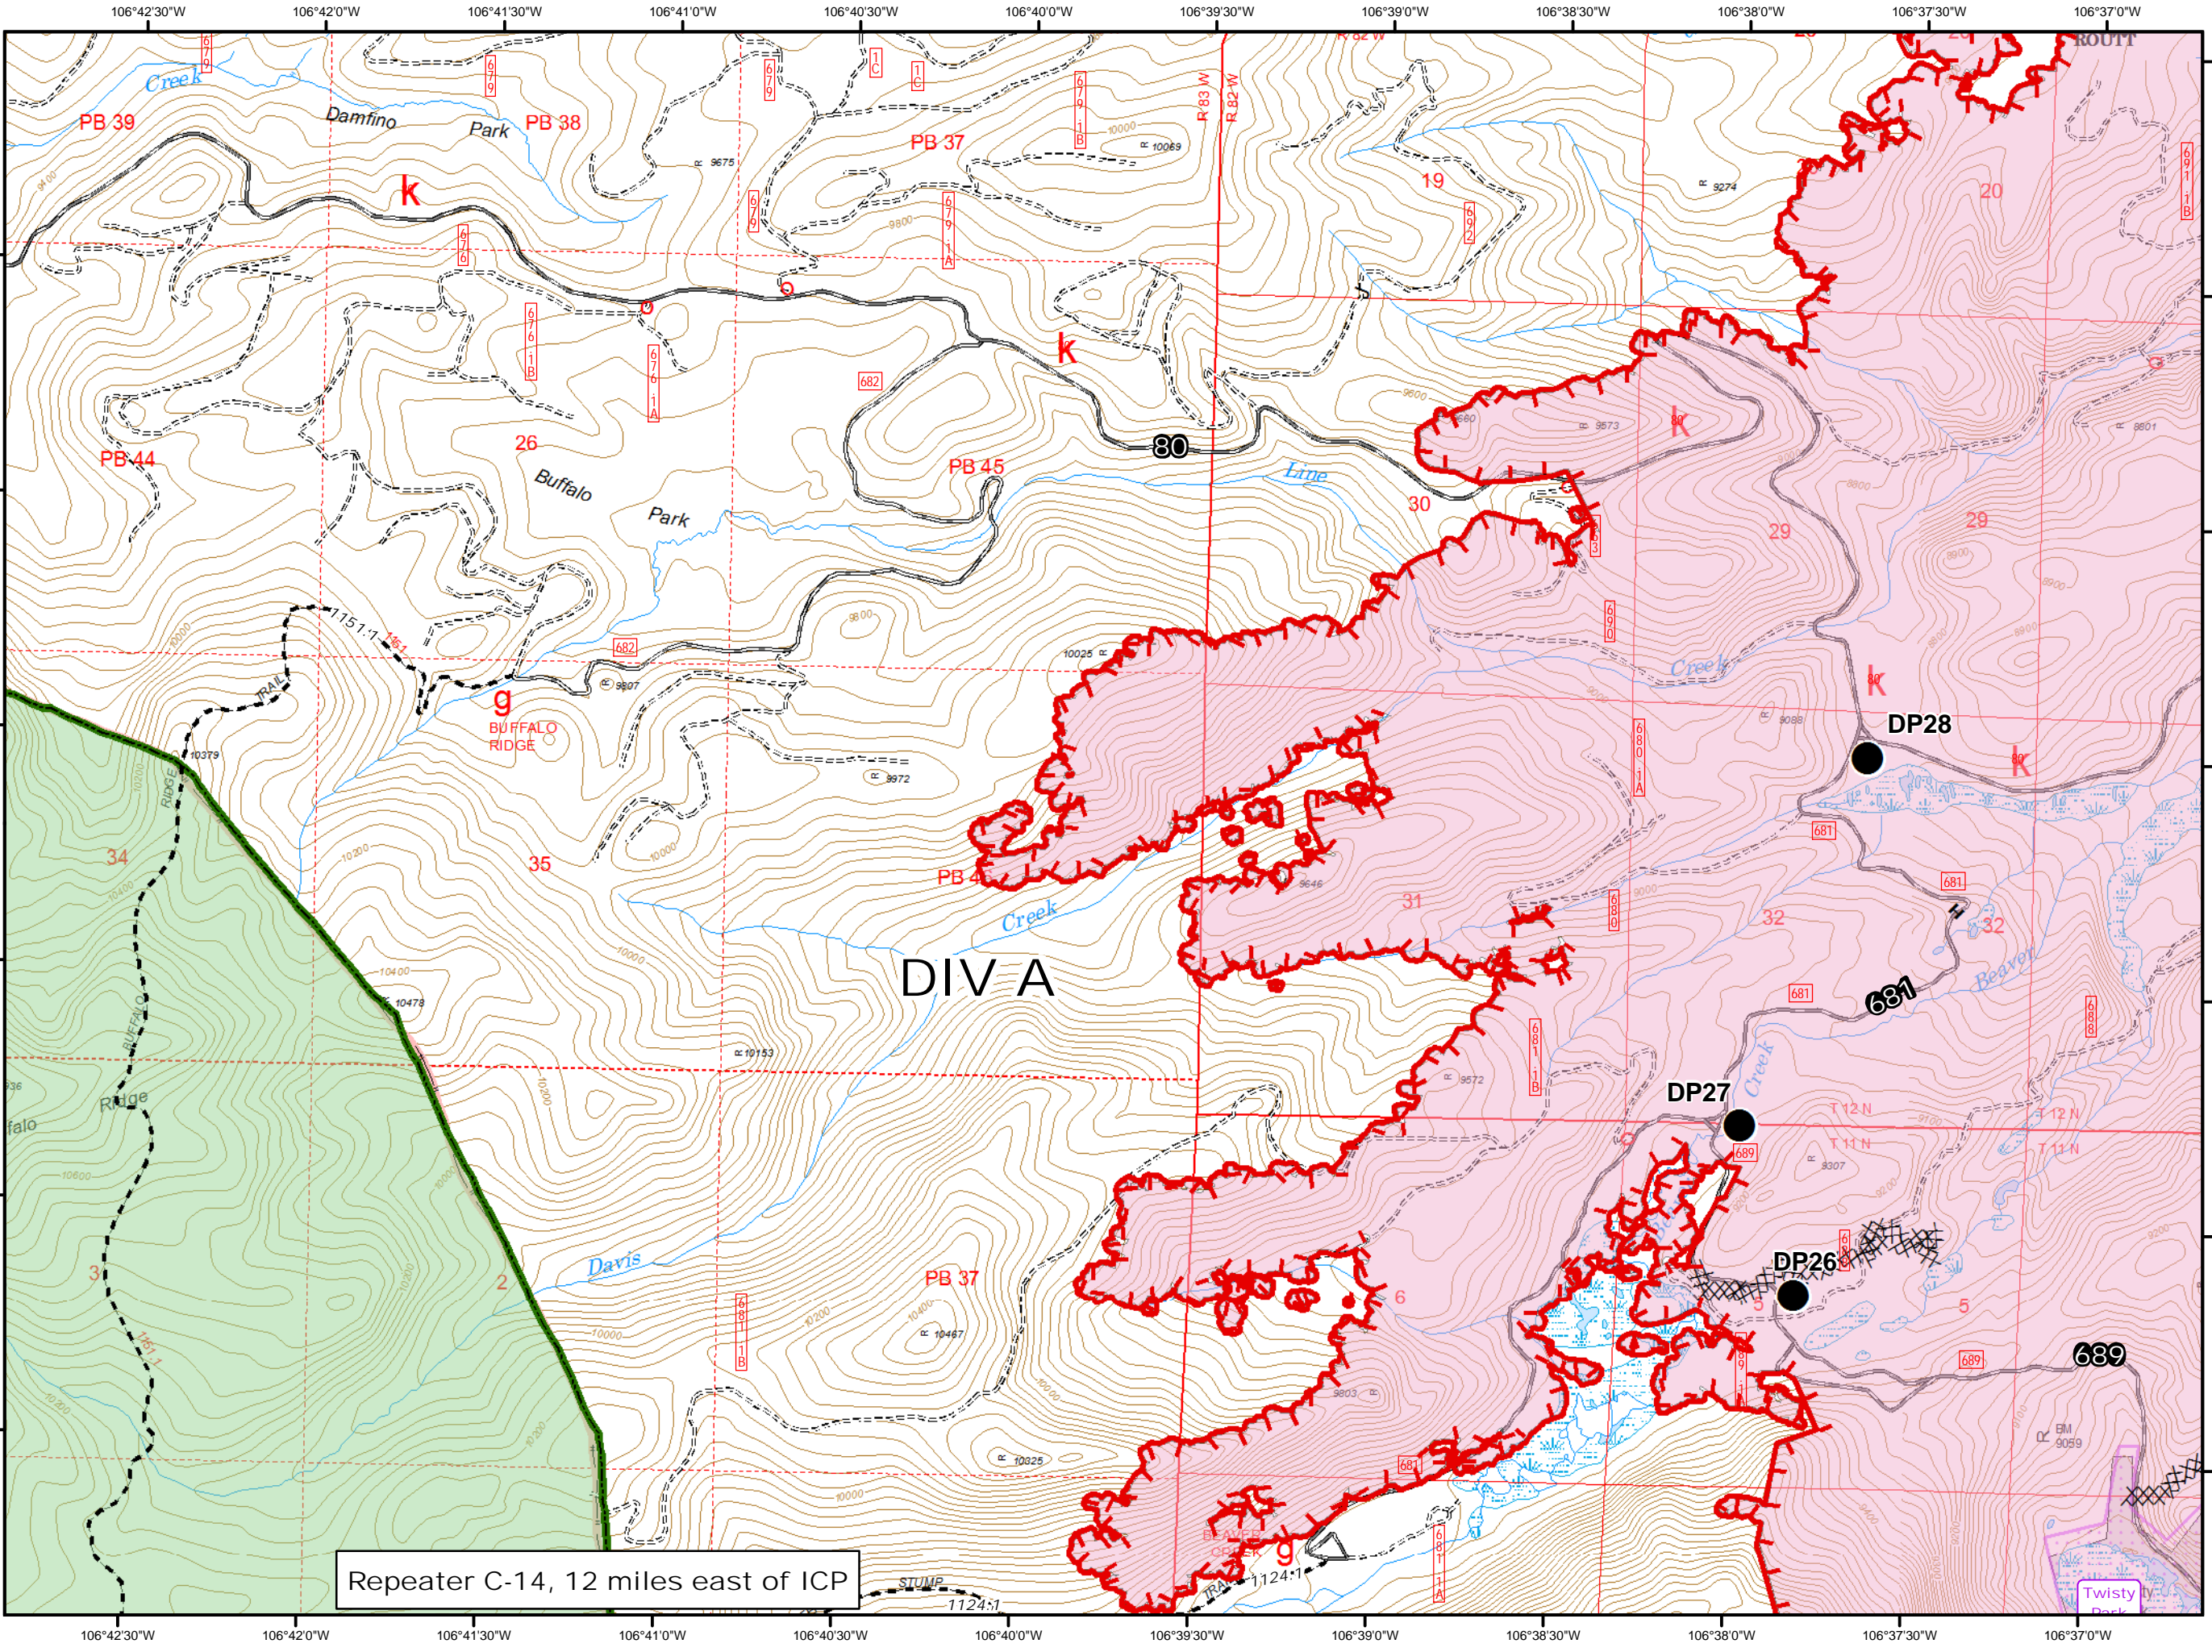

B

Map Created: 8/13/2016
9:45:33 PM

Legend

- Uncontrolled Fire Edge
- Completed Dozer Line
- Hand Line
- Drop Point
- Subdivisions
- Wilderness

Repeater C-14, 12 miles east of ICP