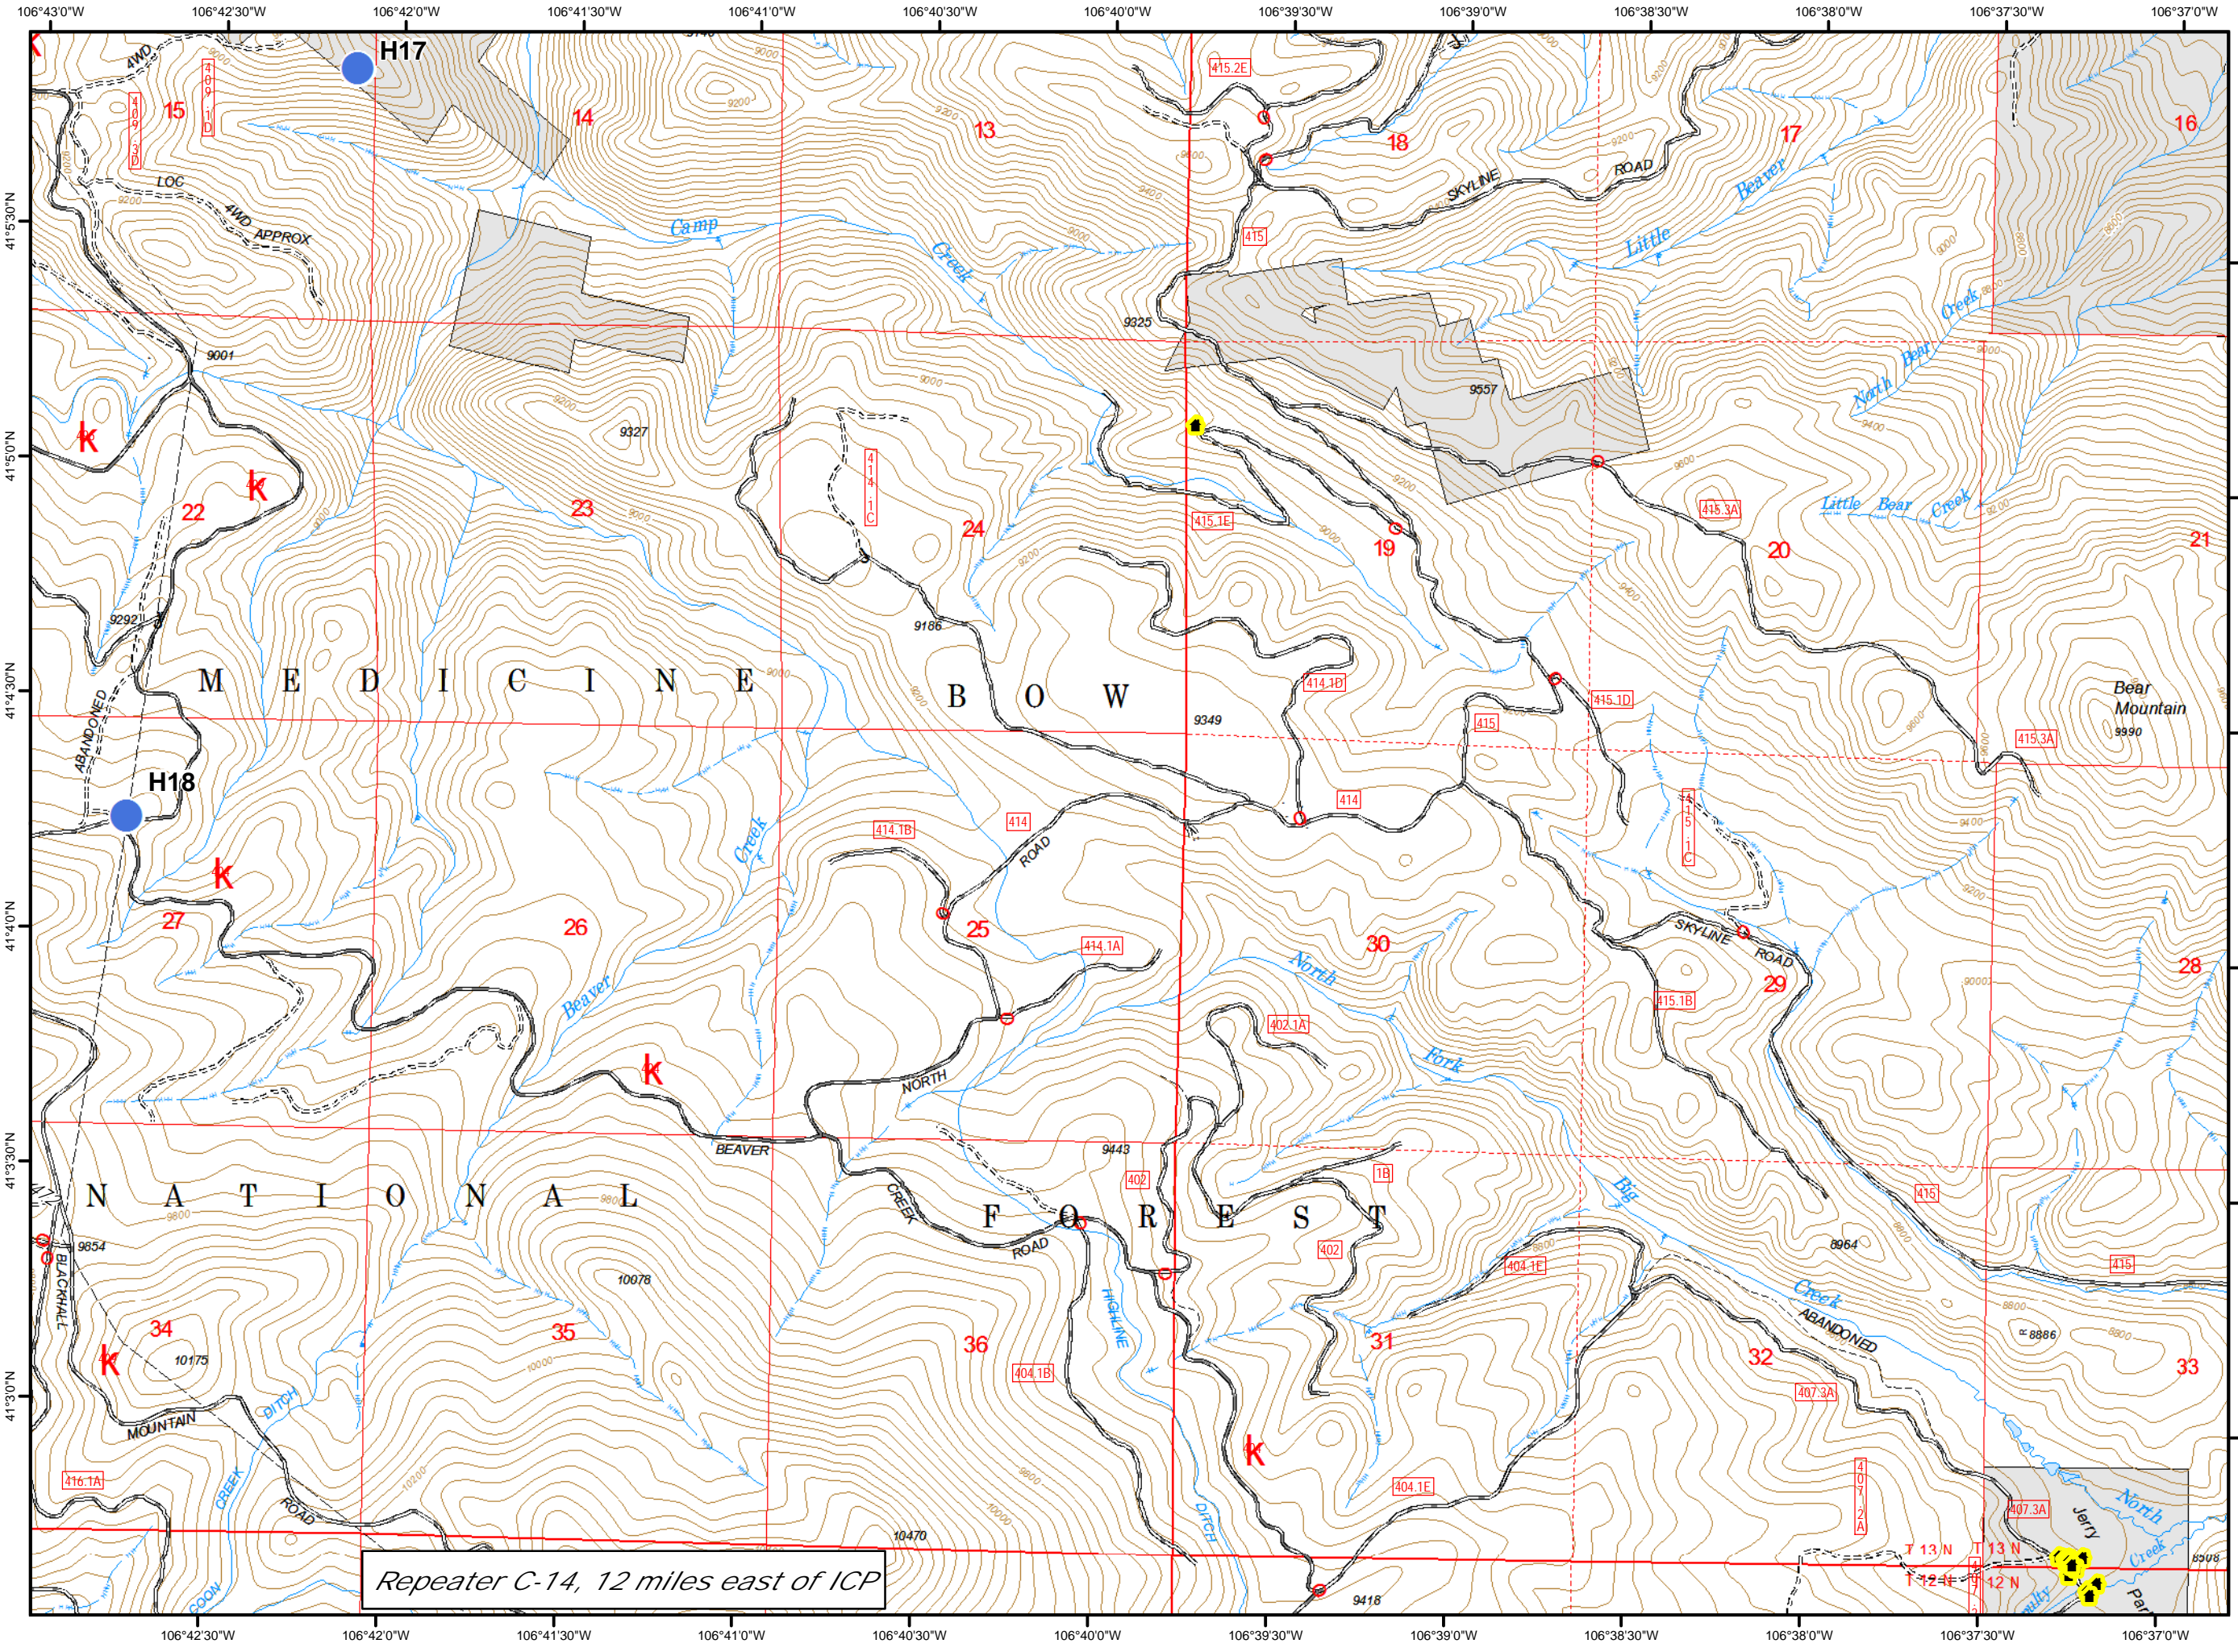

D  
Map Created: 8/13/2016  
9:45:33 PM

Legend

- Helispot
- 🏠 Buildings

Repeater C-14, 12 miles east of ICP