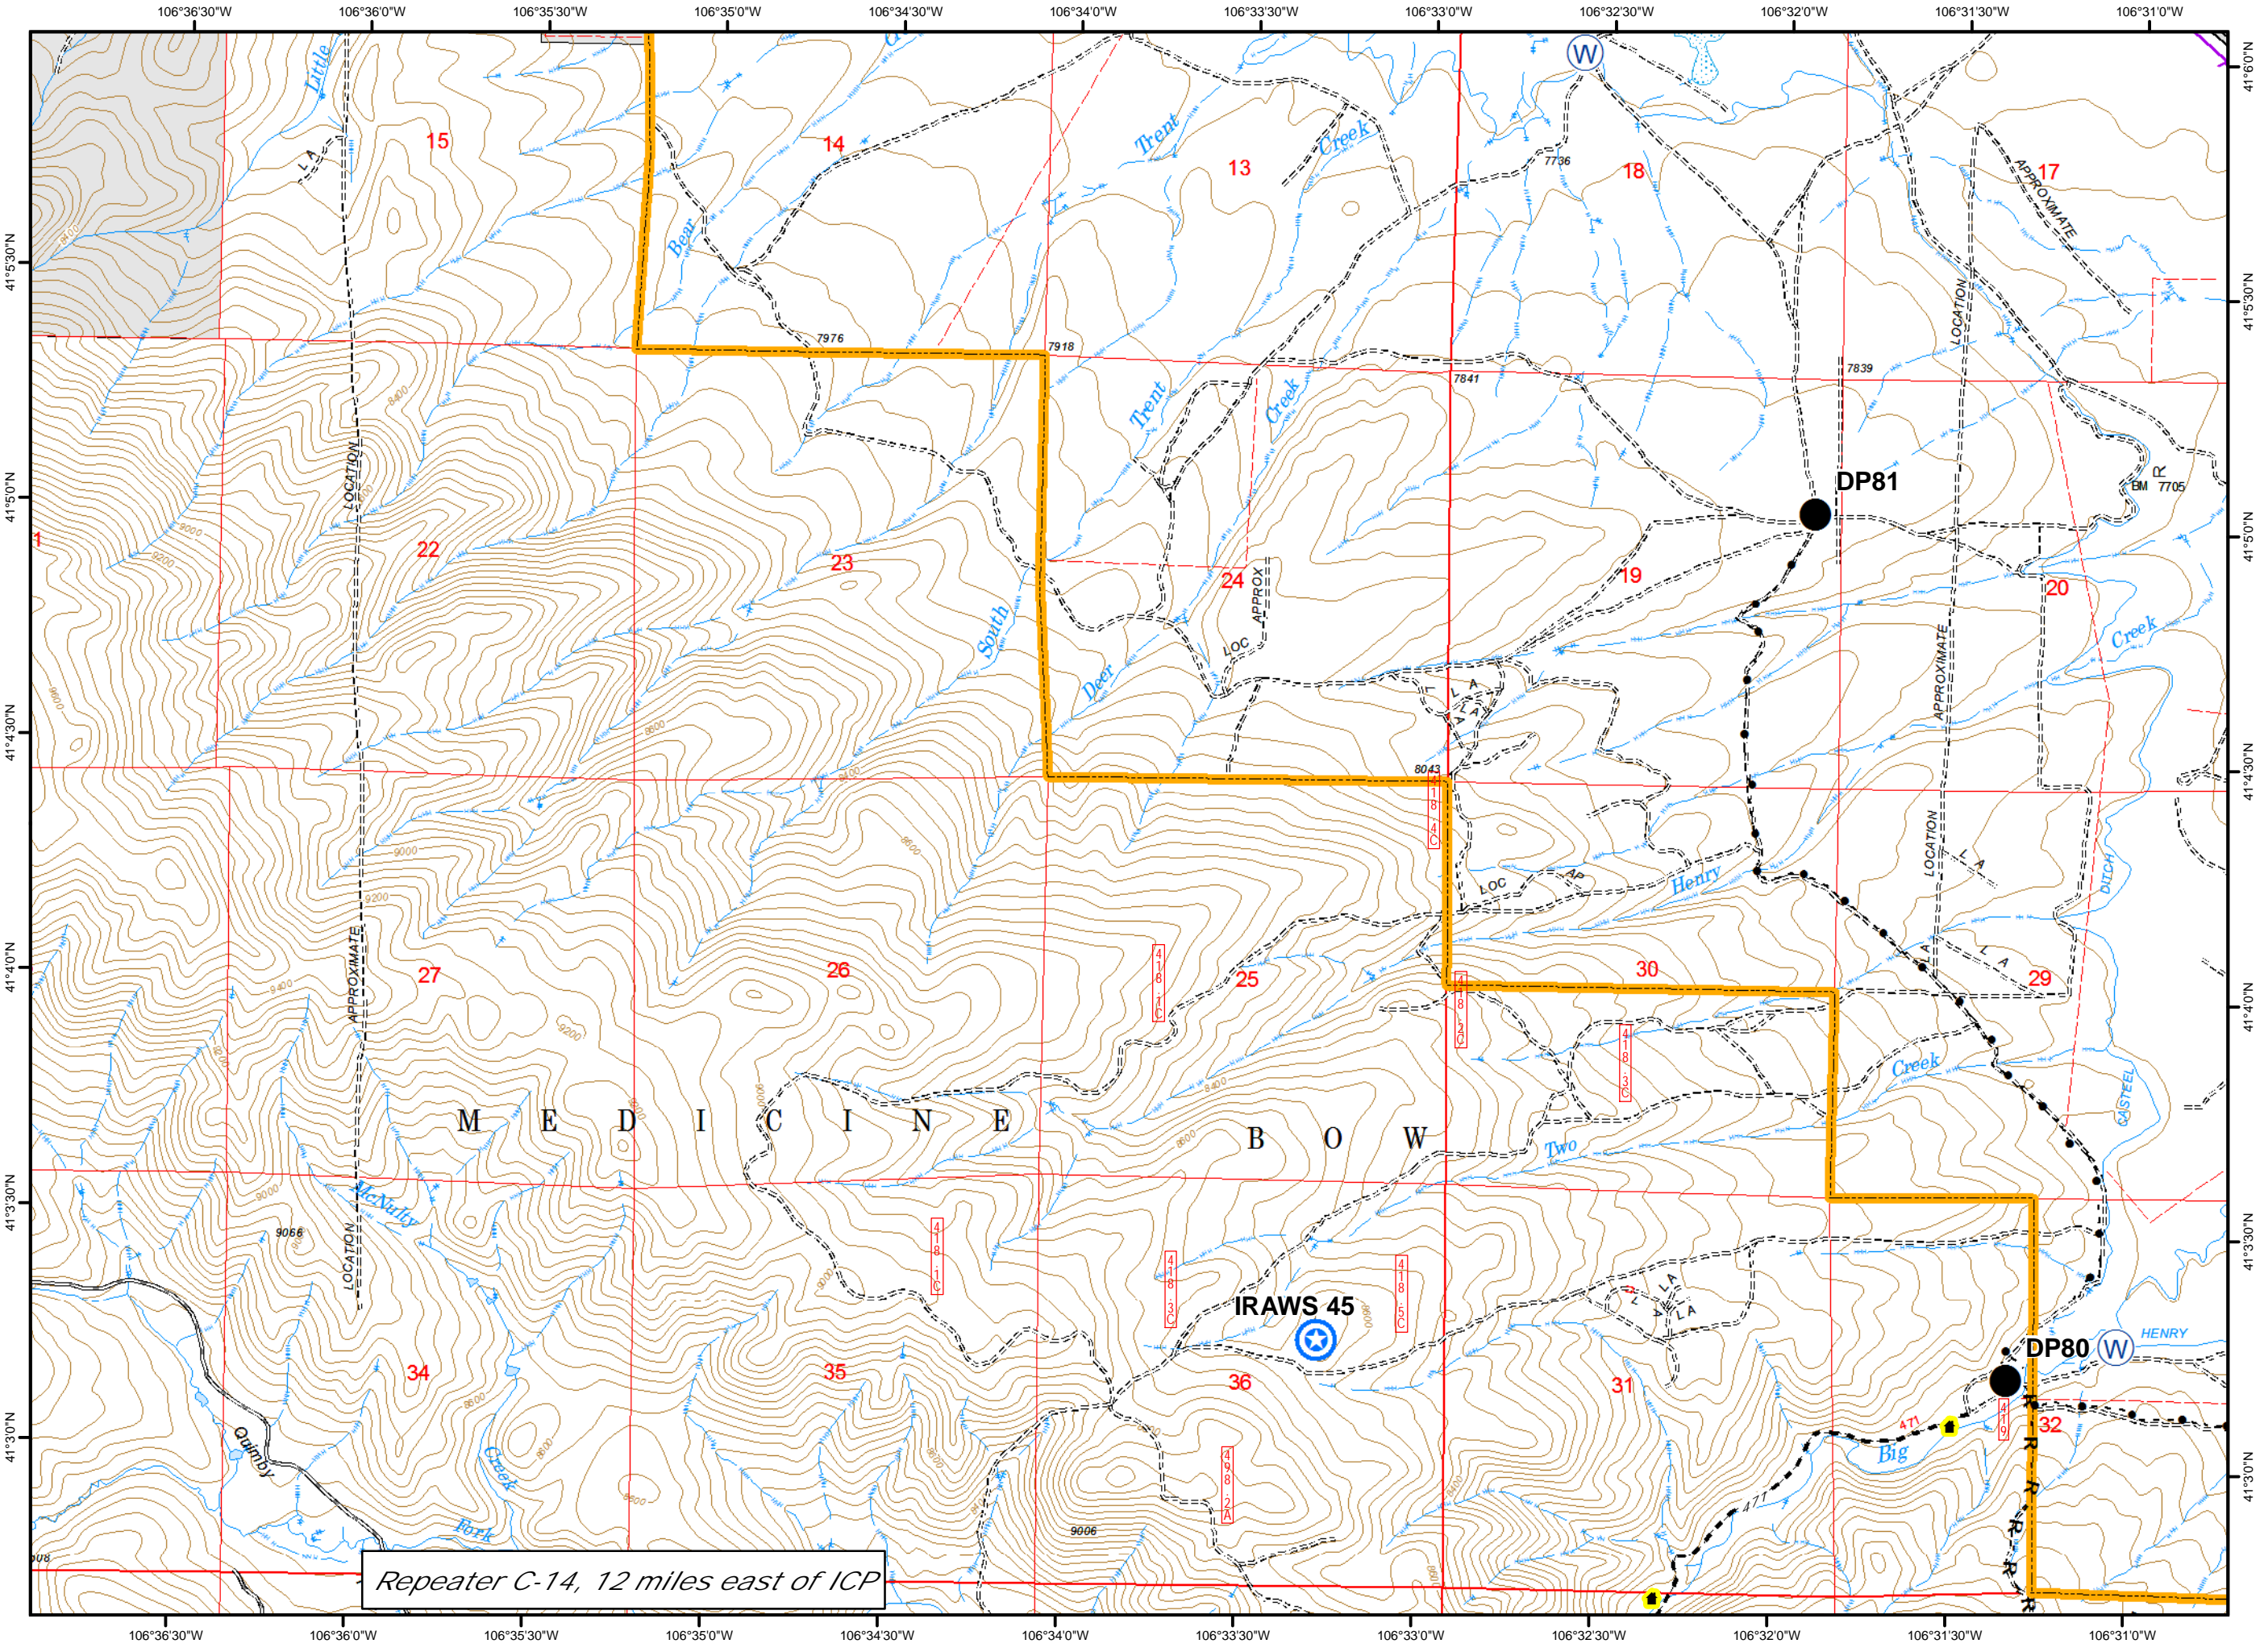

E

Map Created: 8/13/2016
9:45:33 PM

Legend

- Road as R - R - Completed Line
- Highlighted
- Manmade Feature
- Drop Point
- Water Source
- RAWS
- Buildings
- Powerlines

Repeater C-14, 12 miles east of ICP