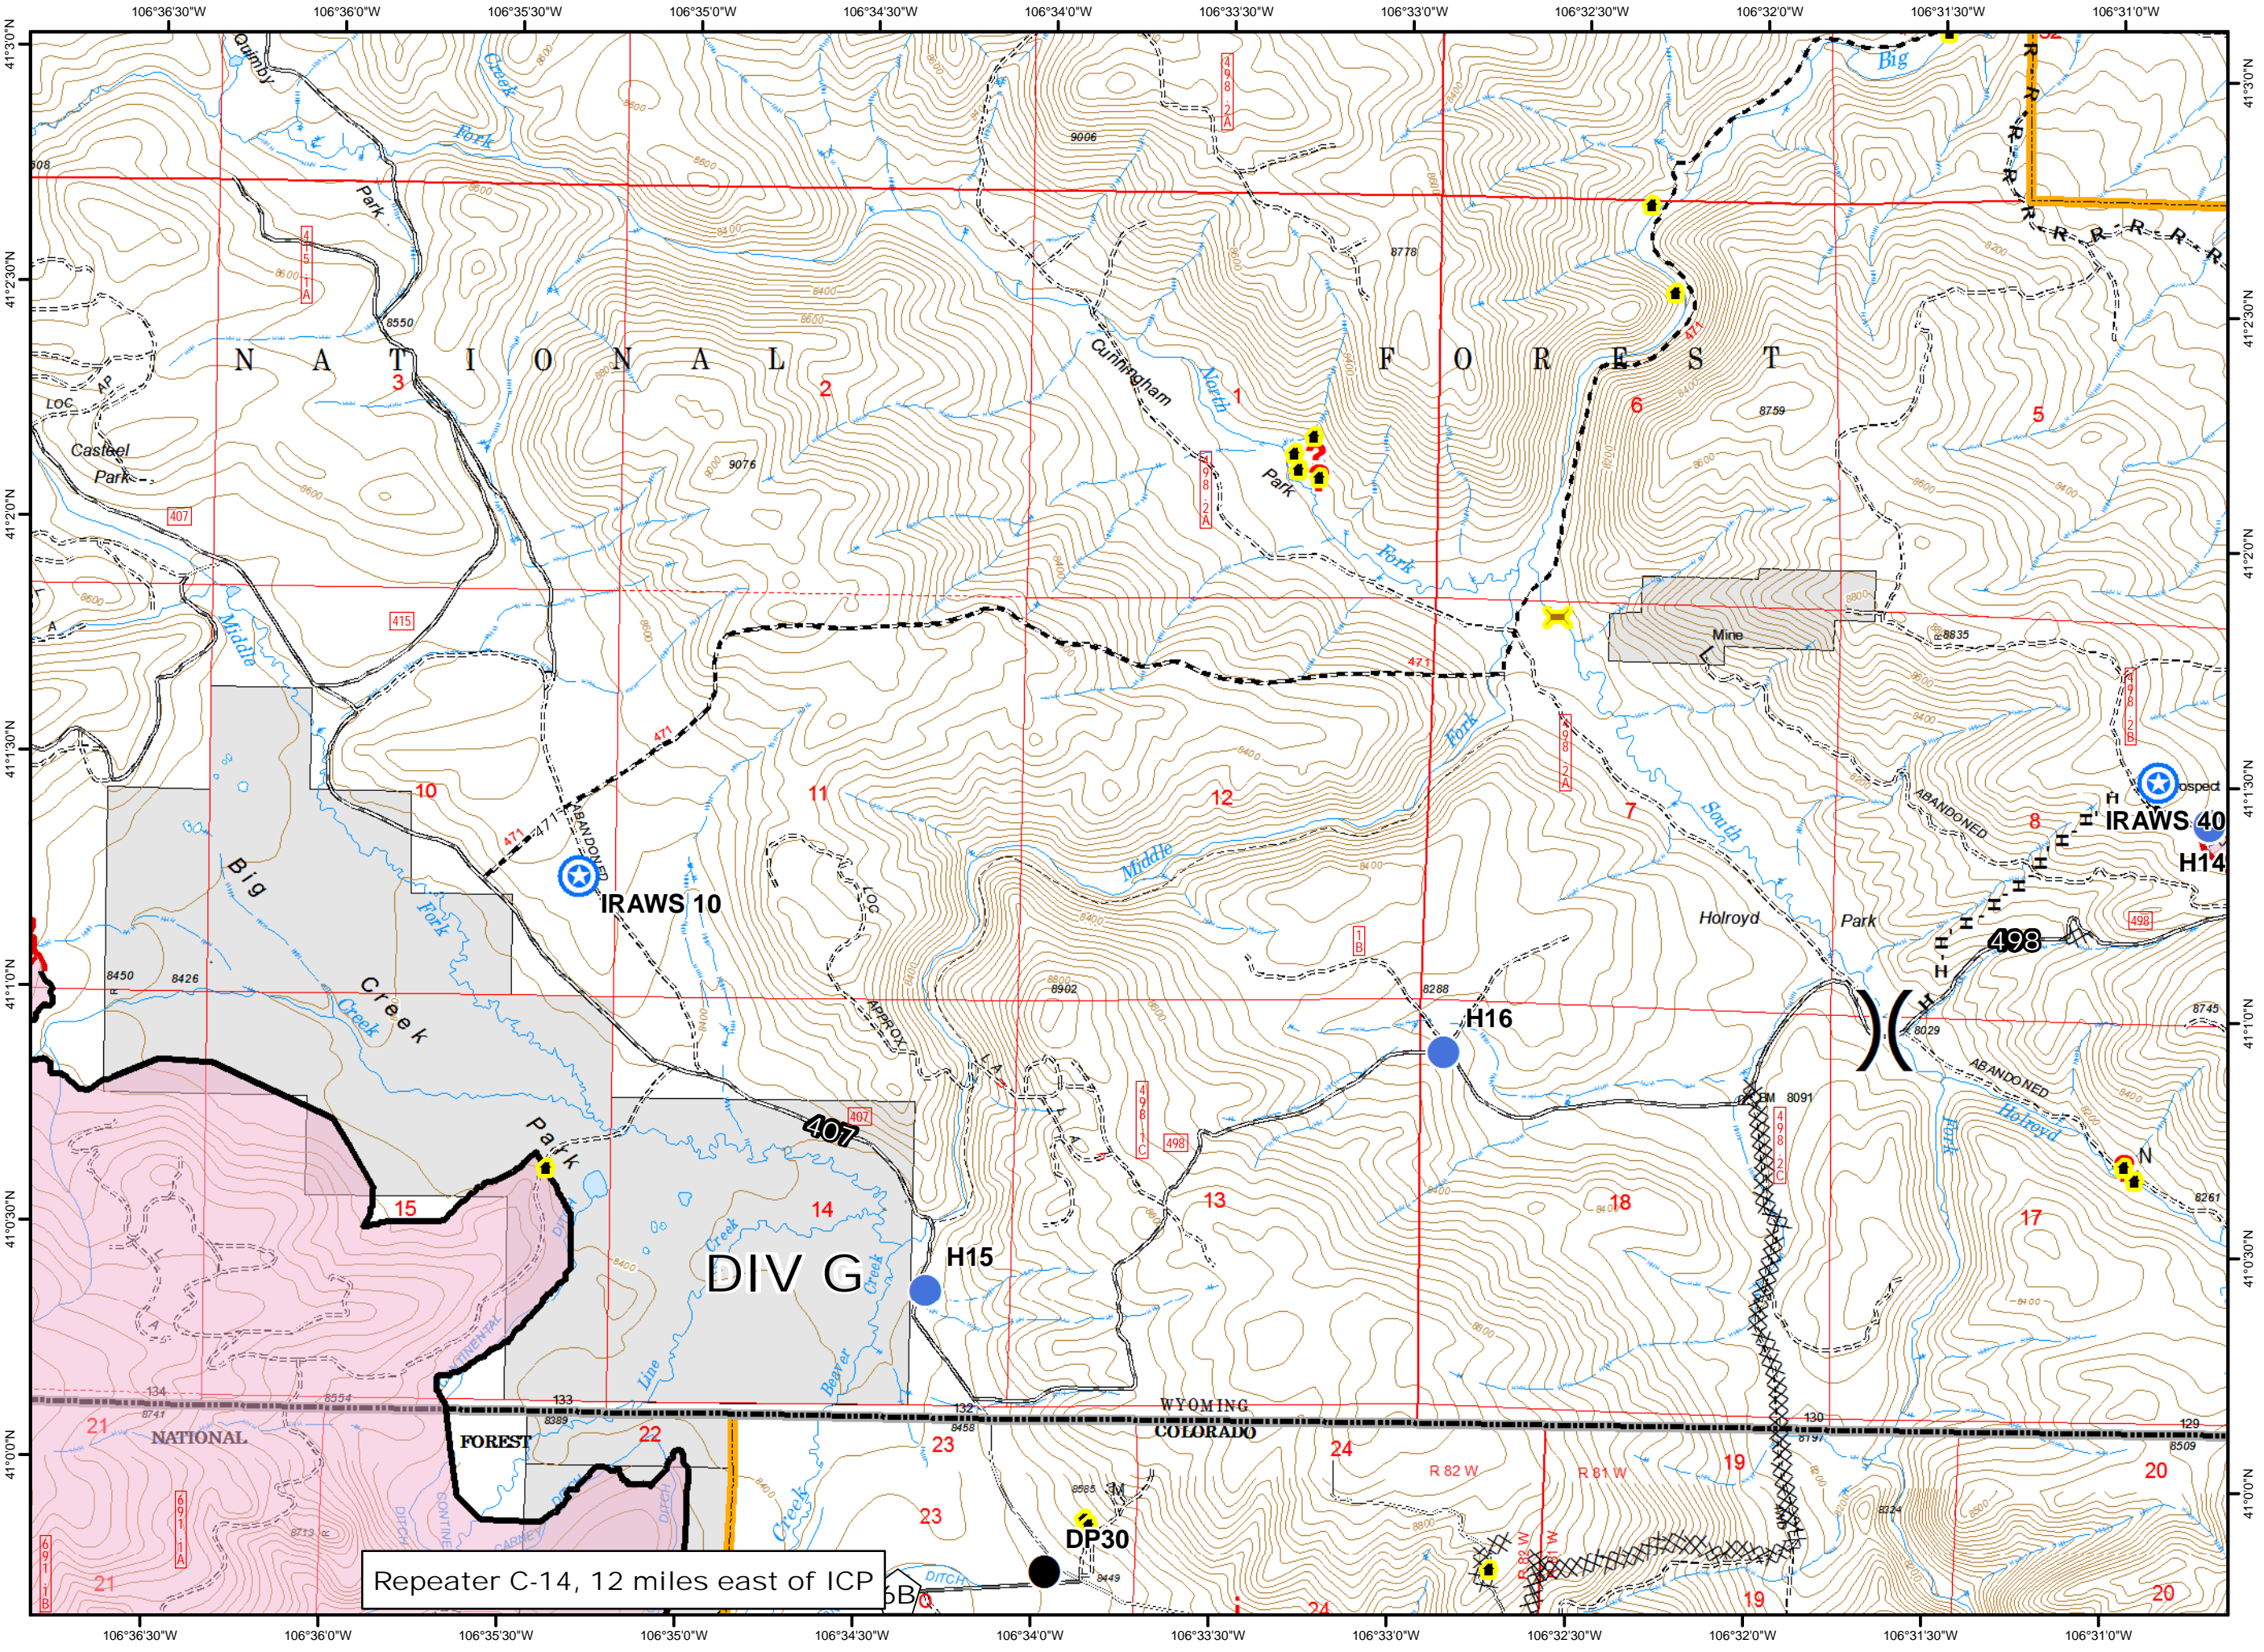

Legend

-  Uncontrolled Fire Edge
-  Completed Dozer Line
-  Completed Line
-  Hand Line
-  Road as Completed Line
-  Highlighted Manmade Feature
-  Unknown
-  Helispot
-  RAWS
-  Buildings

Repeater C-14, 12 miles east of ICP