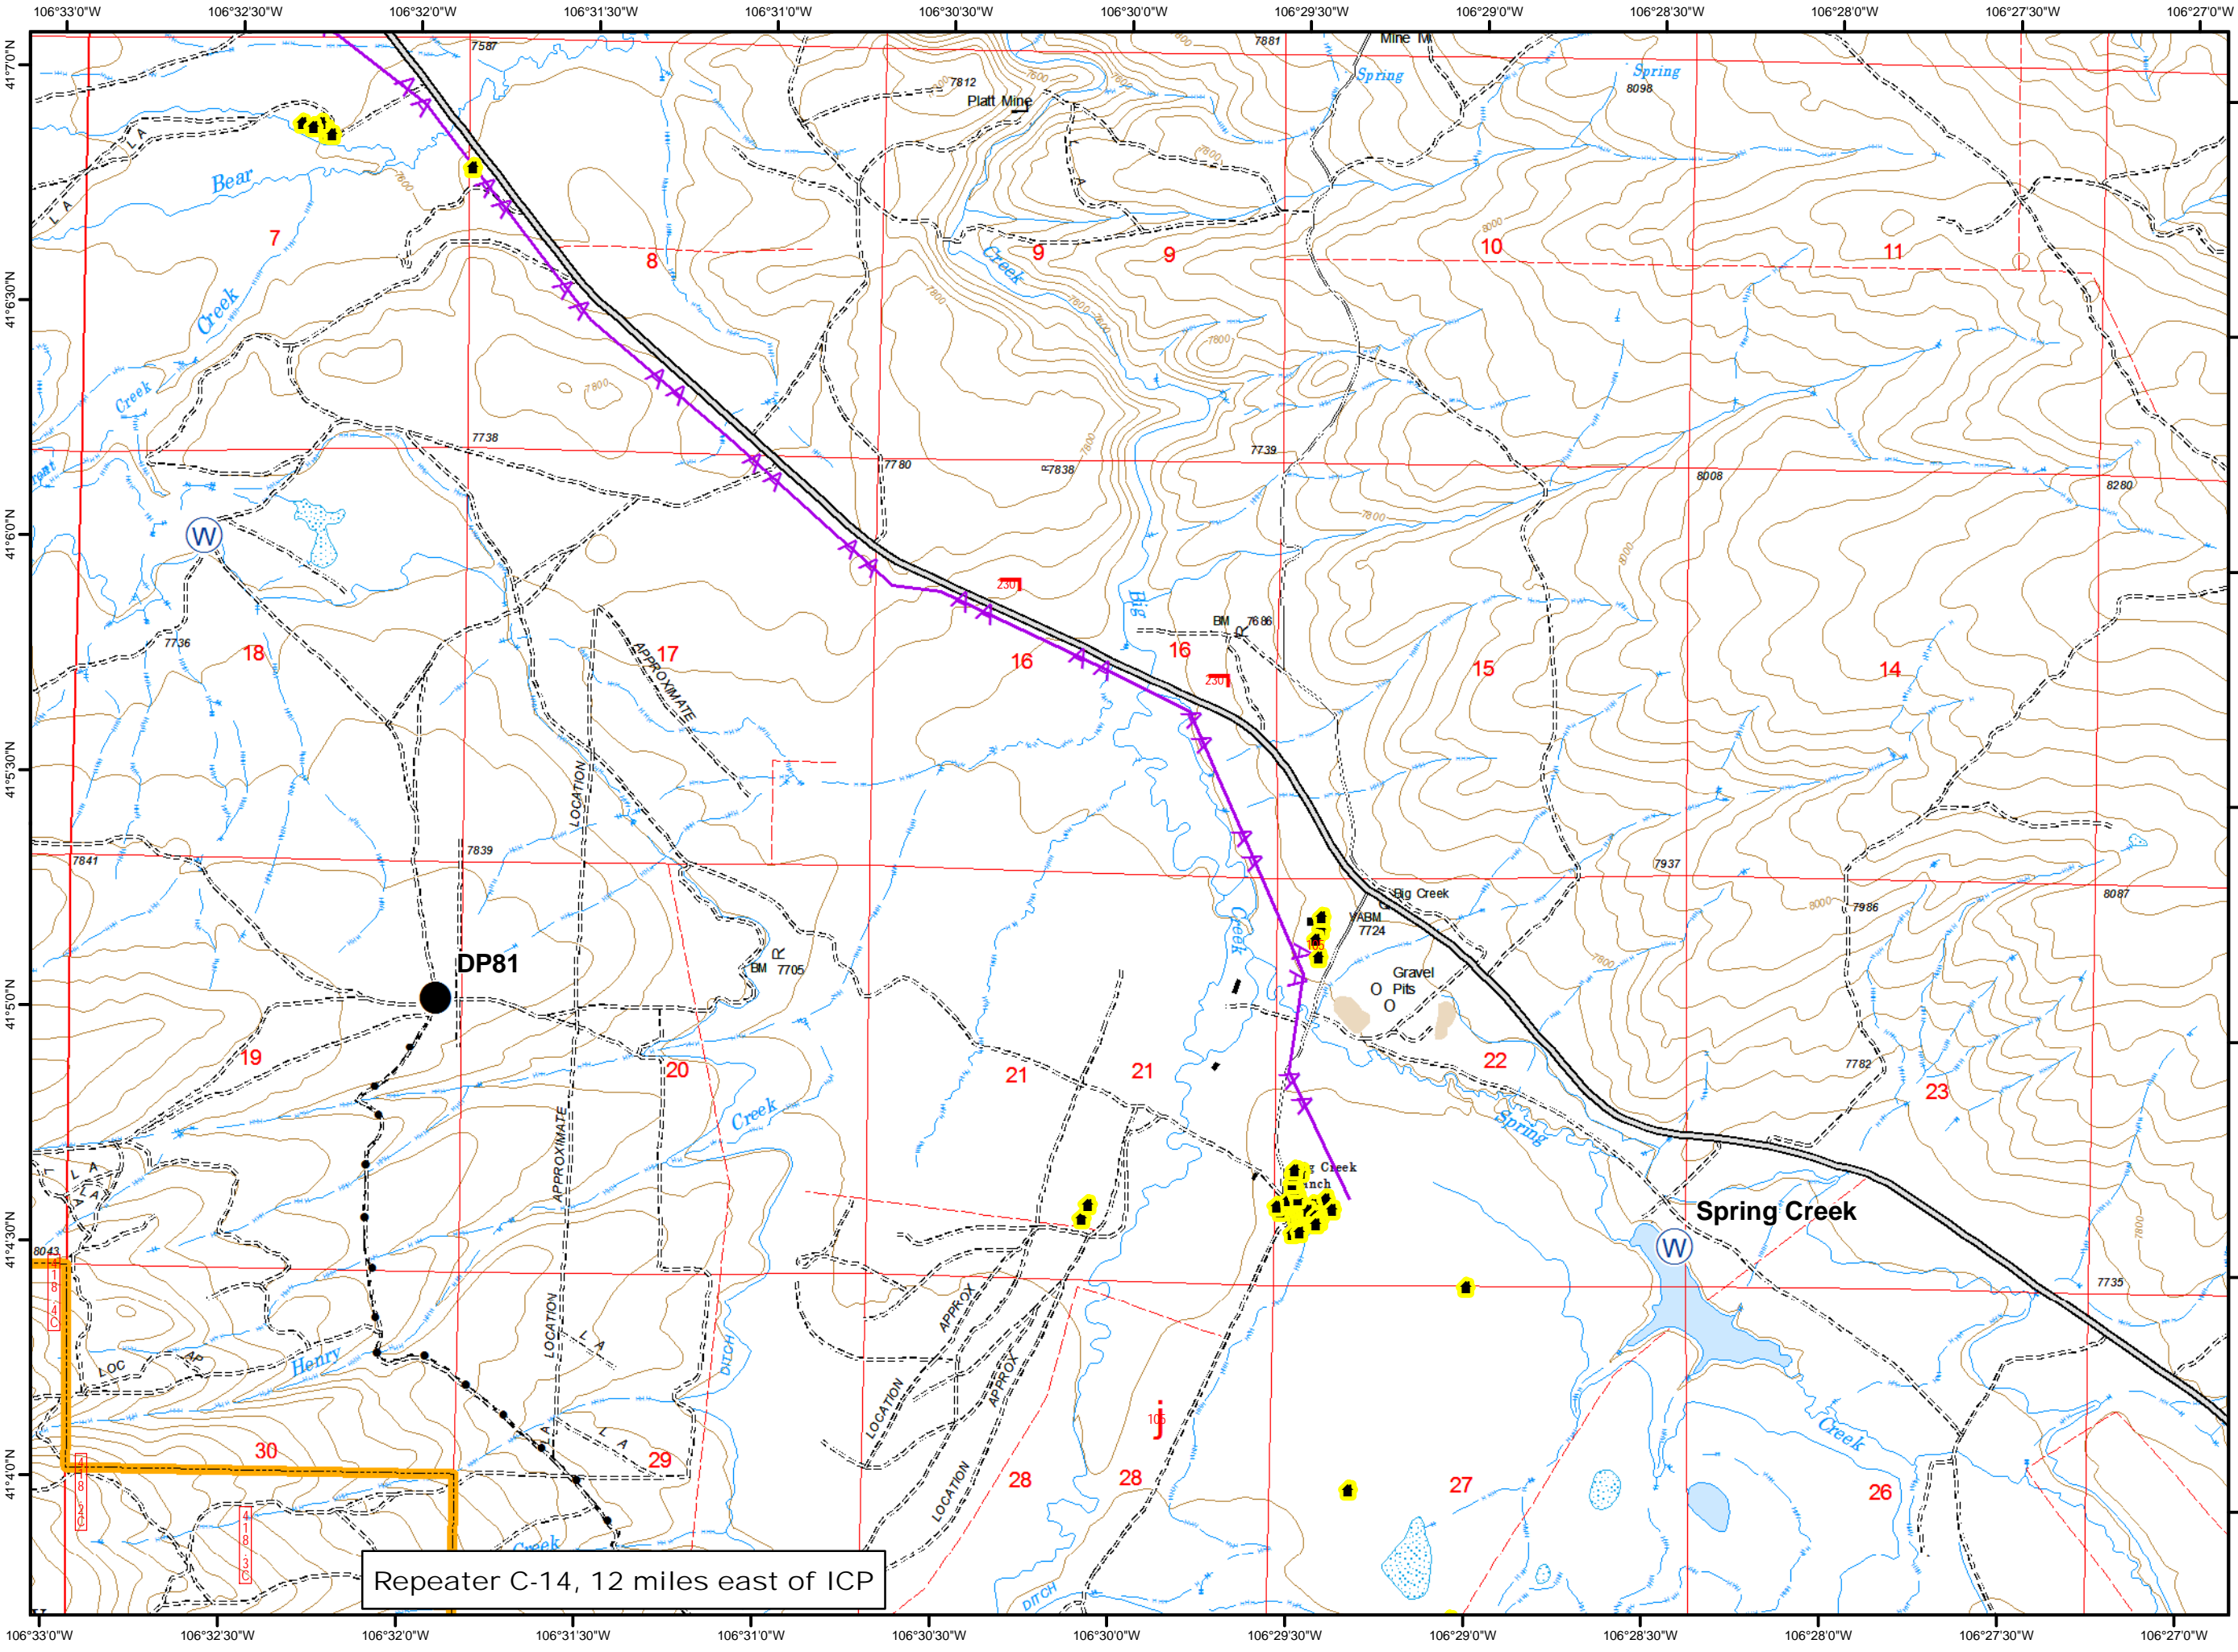

- Legend**
- Highlighted
 - Manmade Feature
 - Drop Point
 - Water Source
 - Buildings
 - Powerlines

Repeater C-14, 12 miles east of ICP