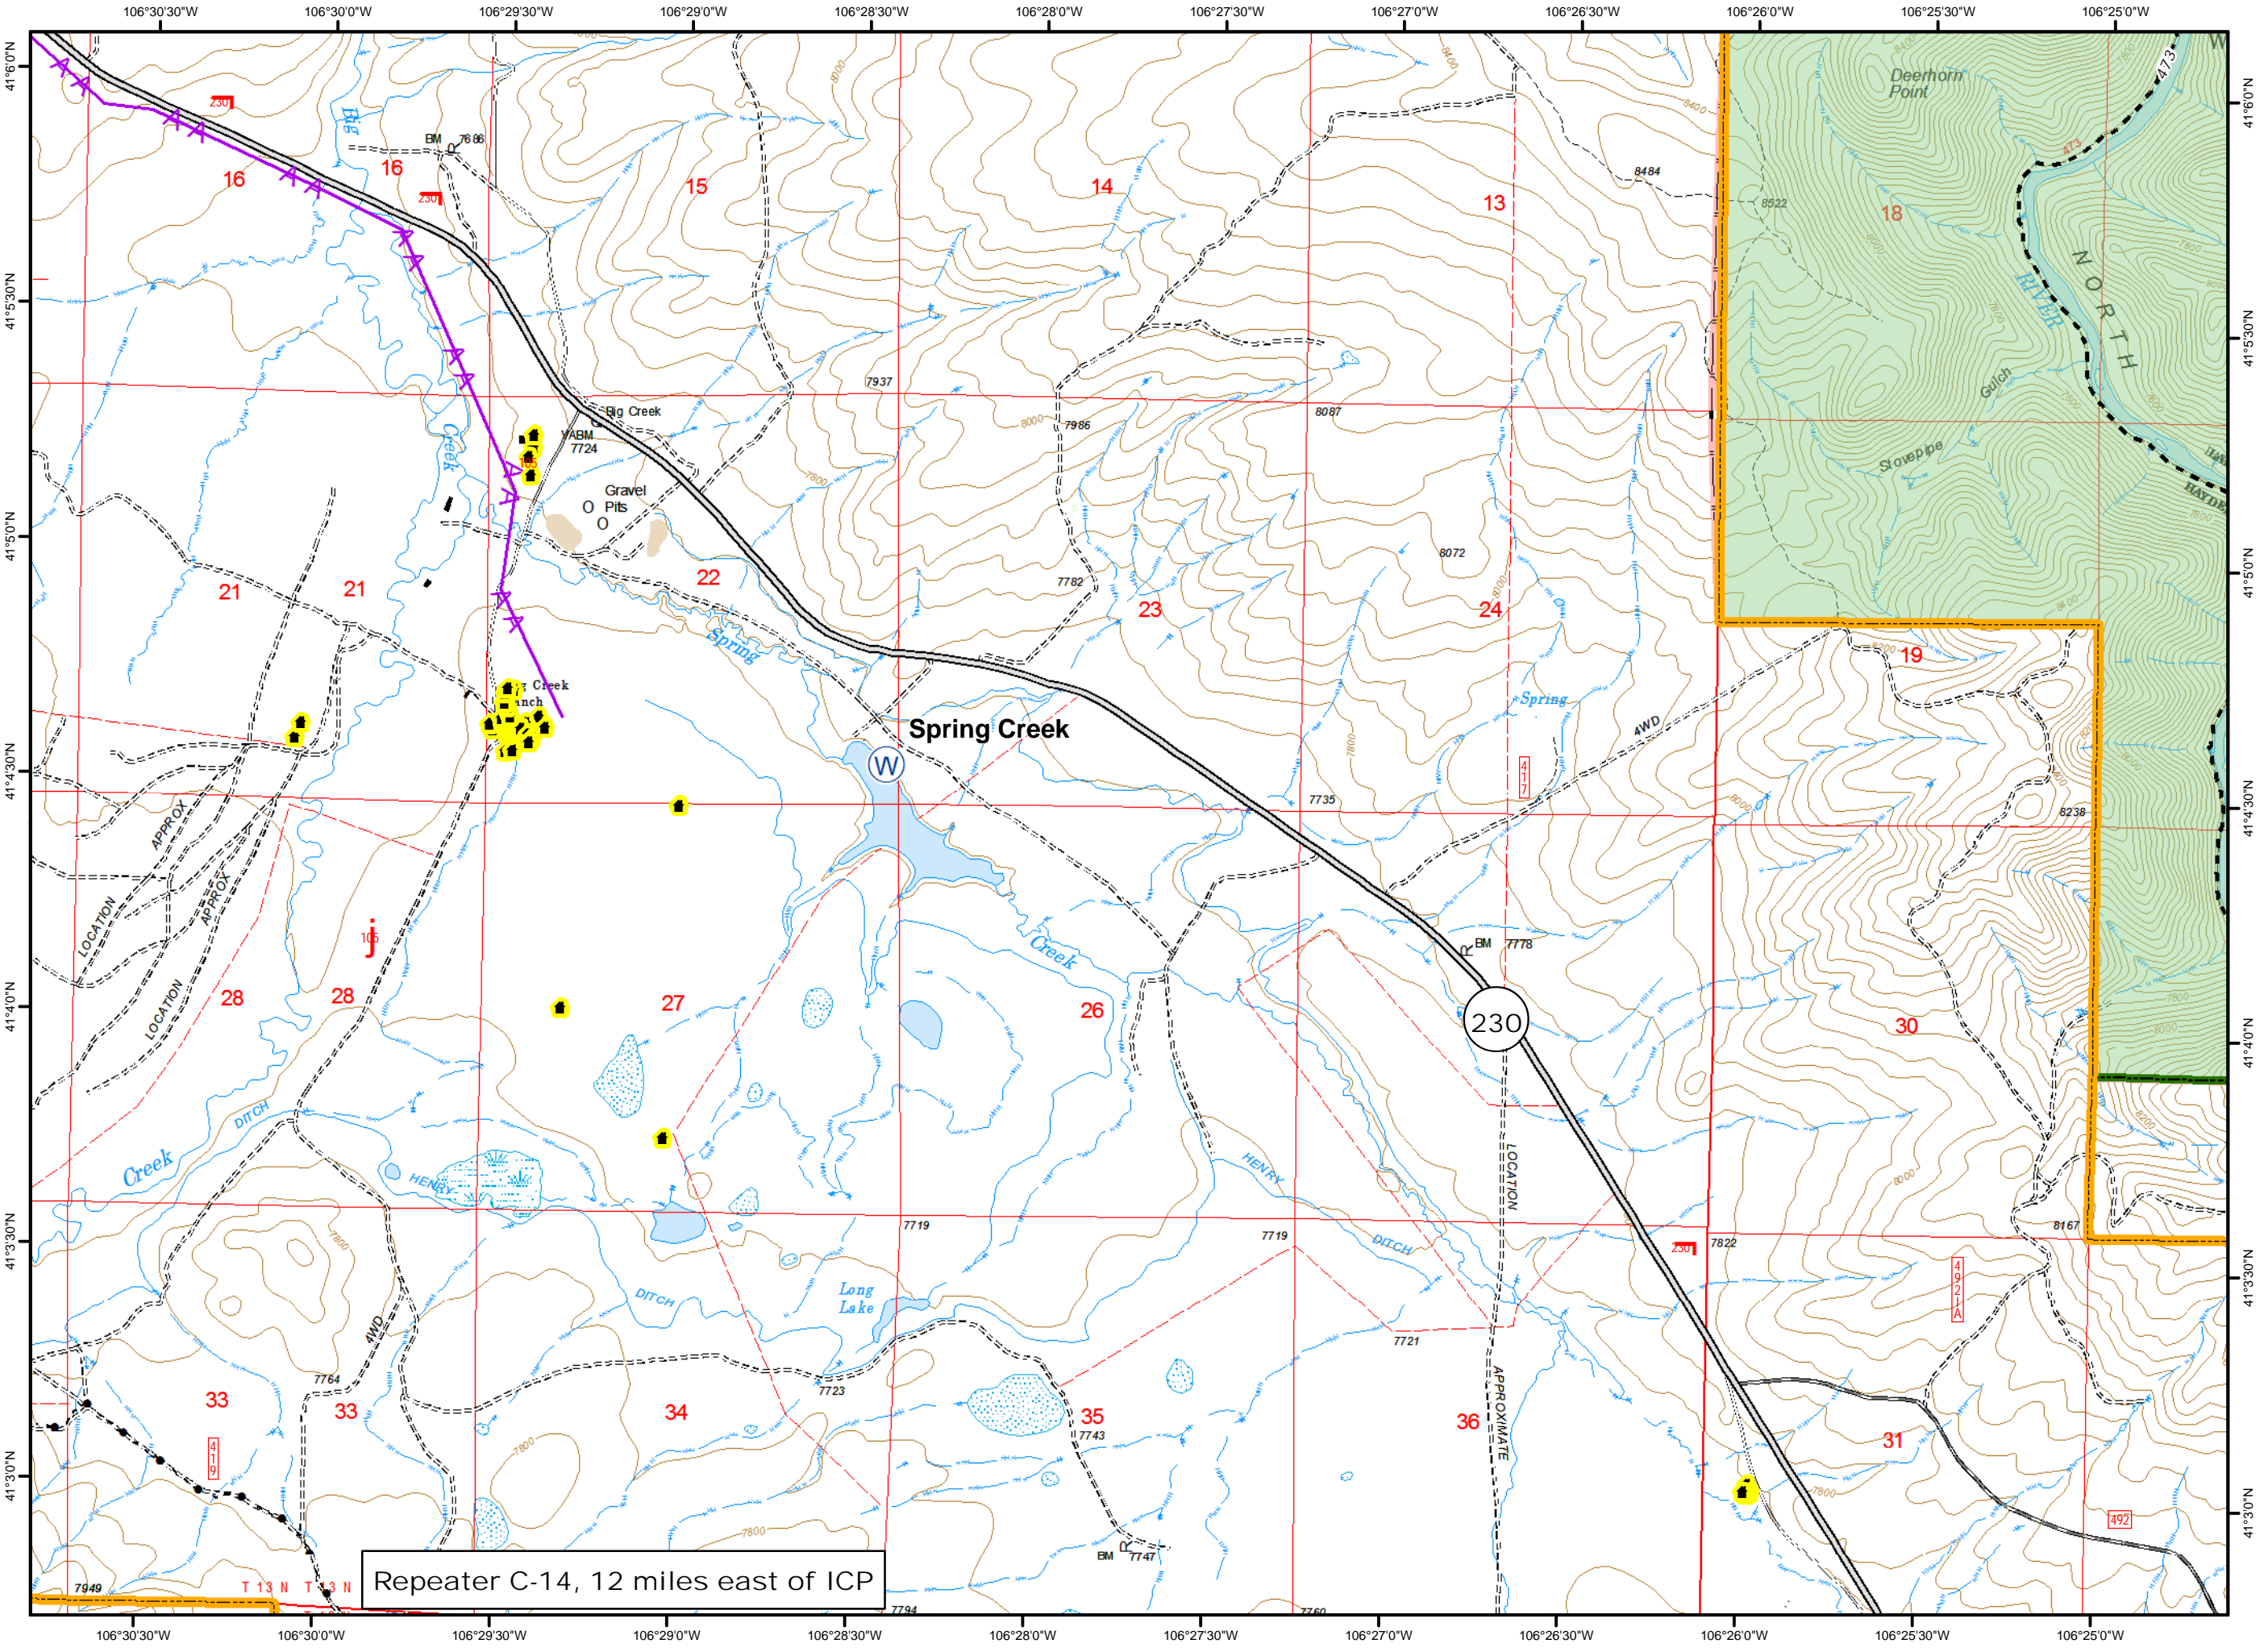

Map Created: 8/13/2016
9:45:33 PM

- Legend**
- Highlighted
 - Manmade Feature
 - Water Source
 - Buildings
 - Powerlines
 - Wilderness

Repeater C-14, 12 miles east of ICP