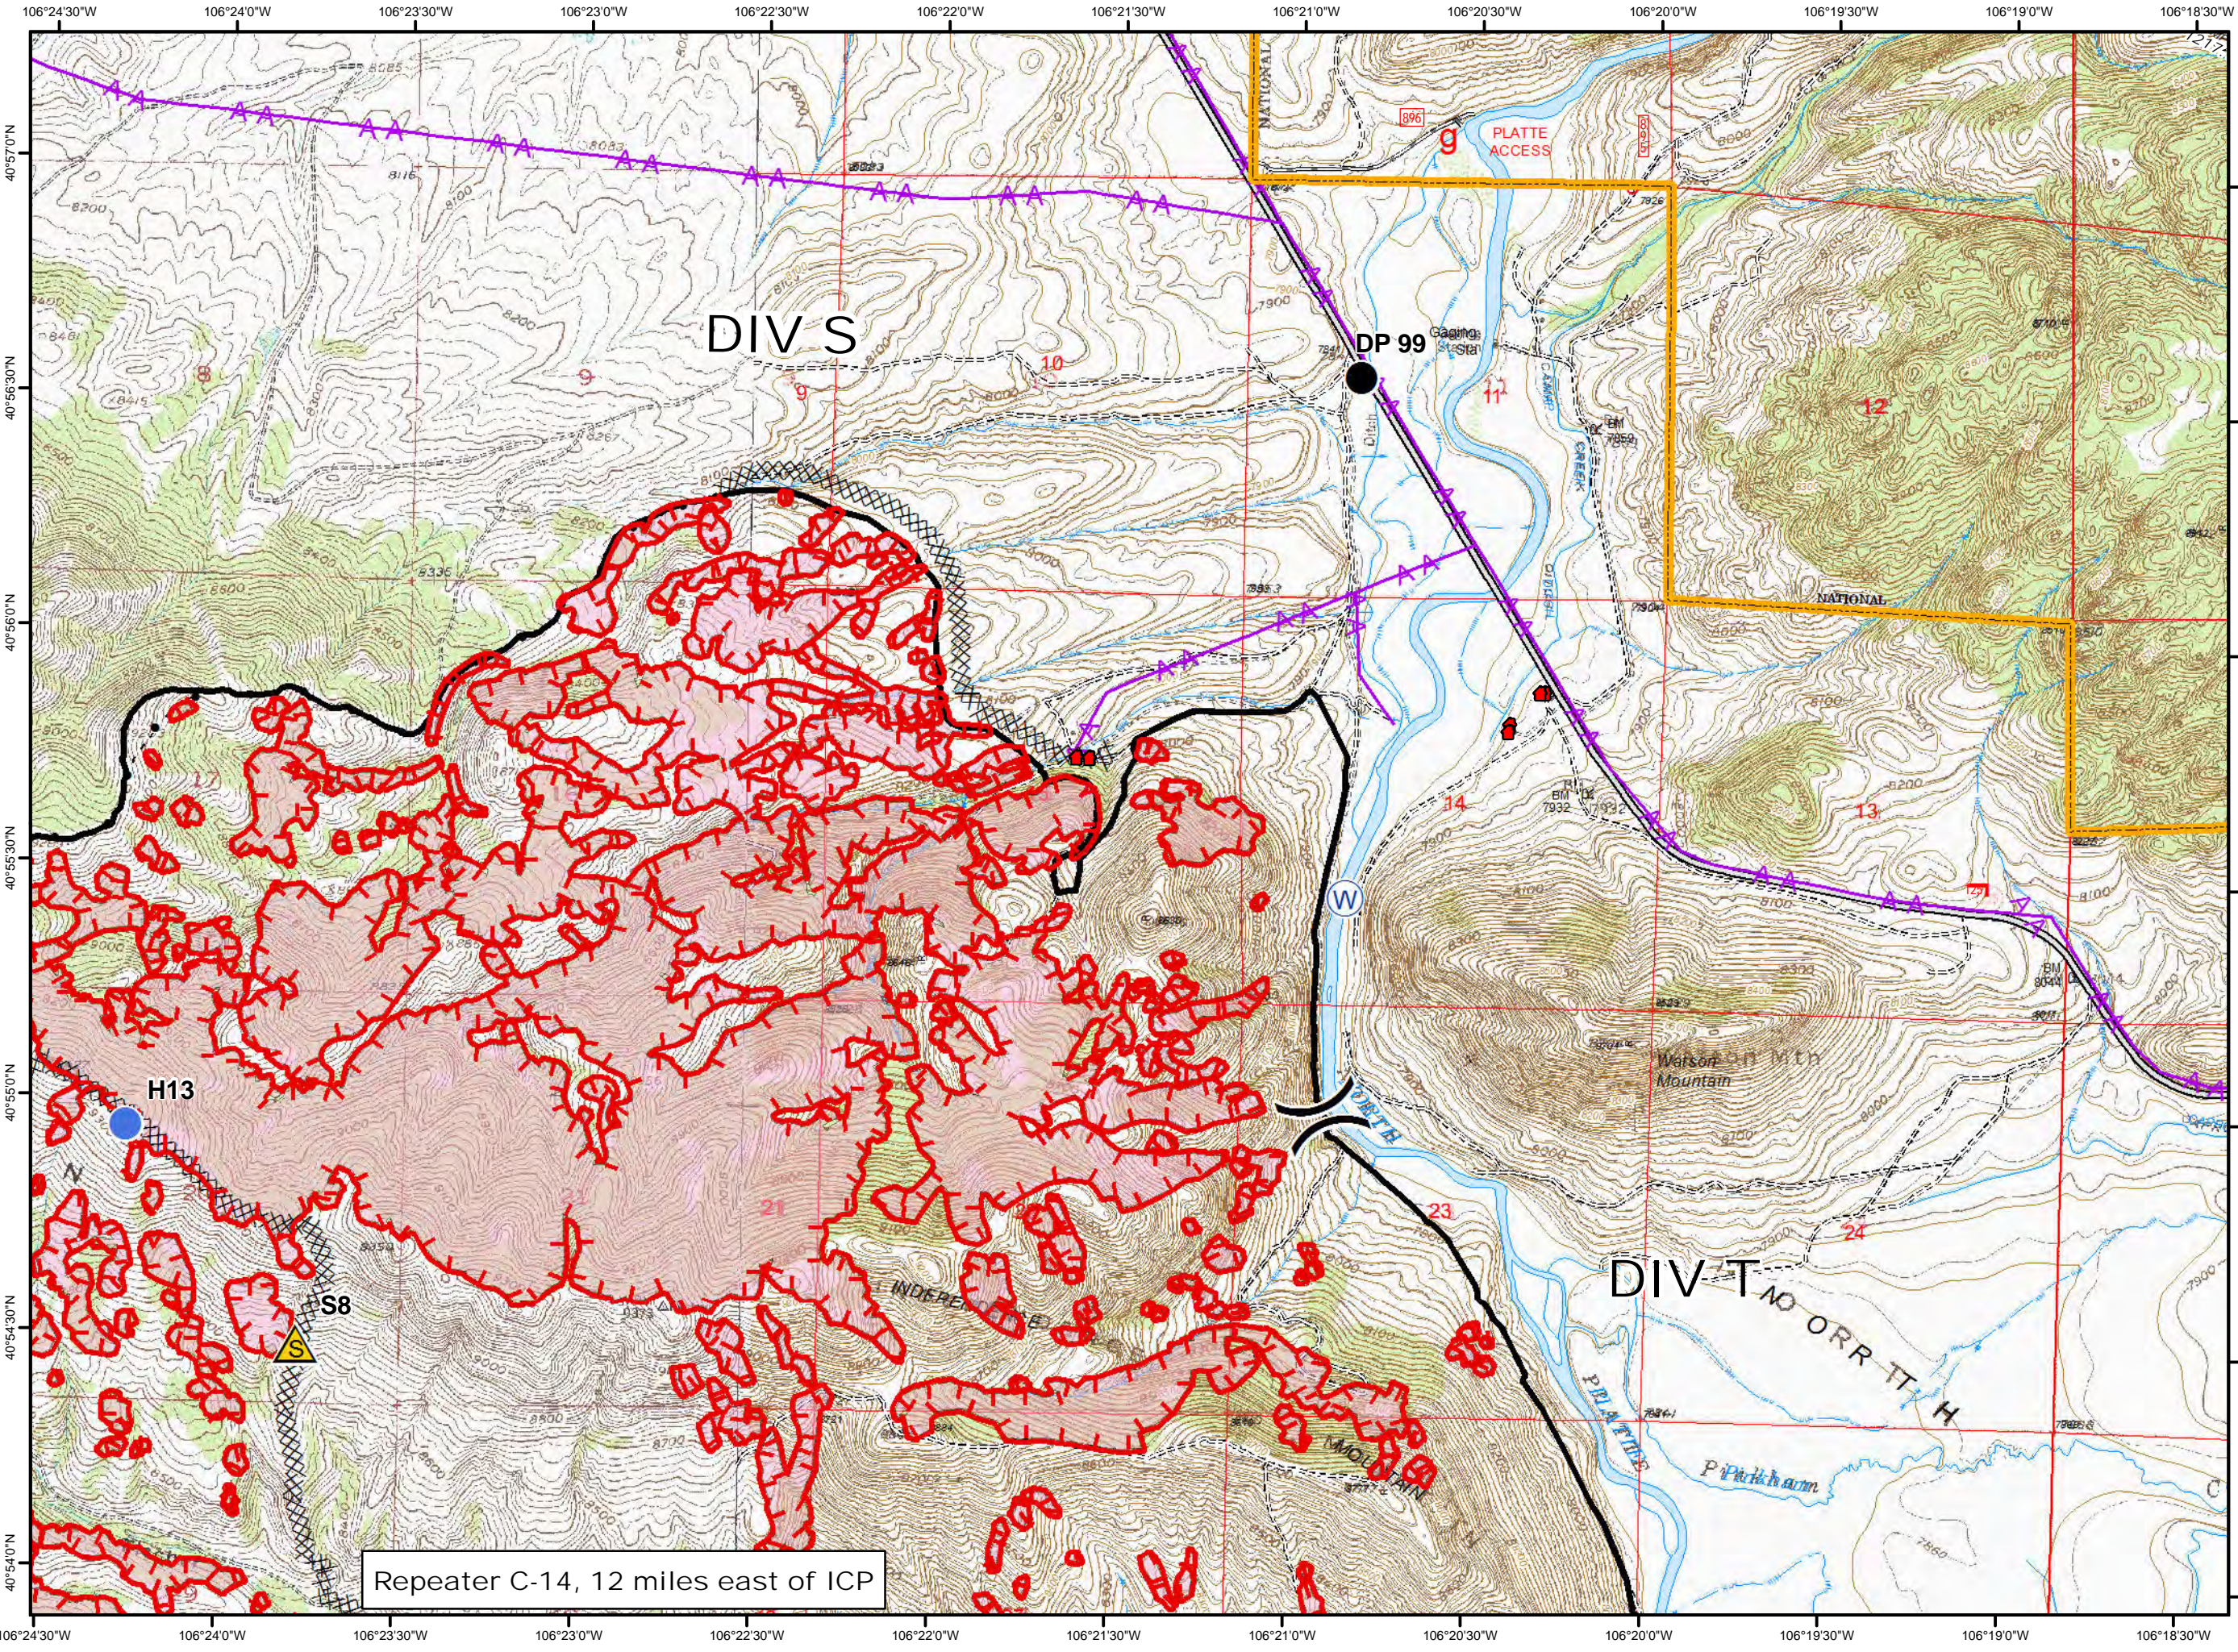

- Legend**
- Defensible, Prep and Hold
  - Drop Point
  - Helispot
  - Safety Zone
  - Water Source
  - Uncontrolled Fire Edge
  - Completed Dozer Line
  - Completed Line
  - Highlighted Manmade Feature
  - Powerlines

Repeater C-14, 12 miles east of ICP