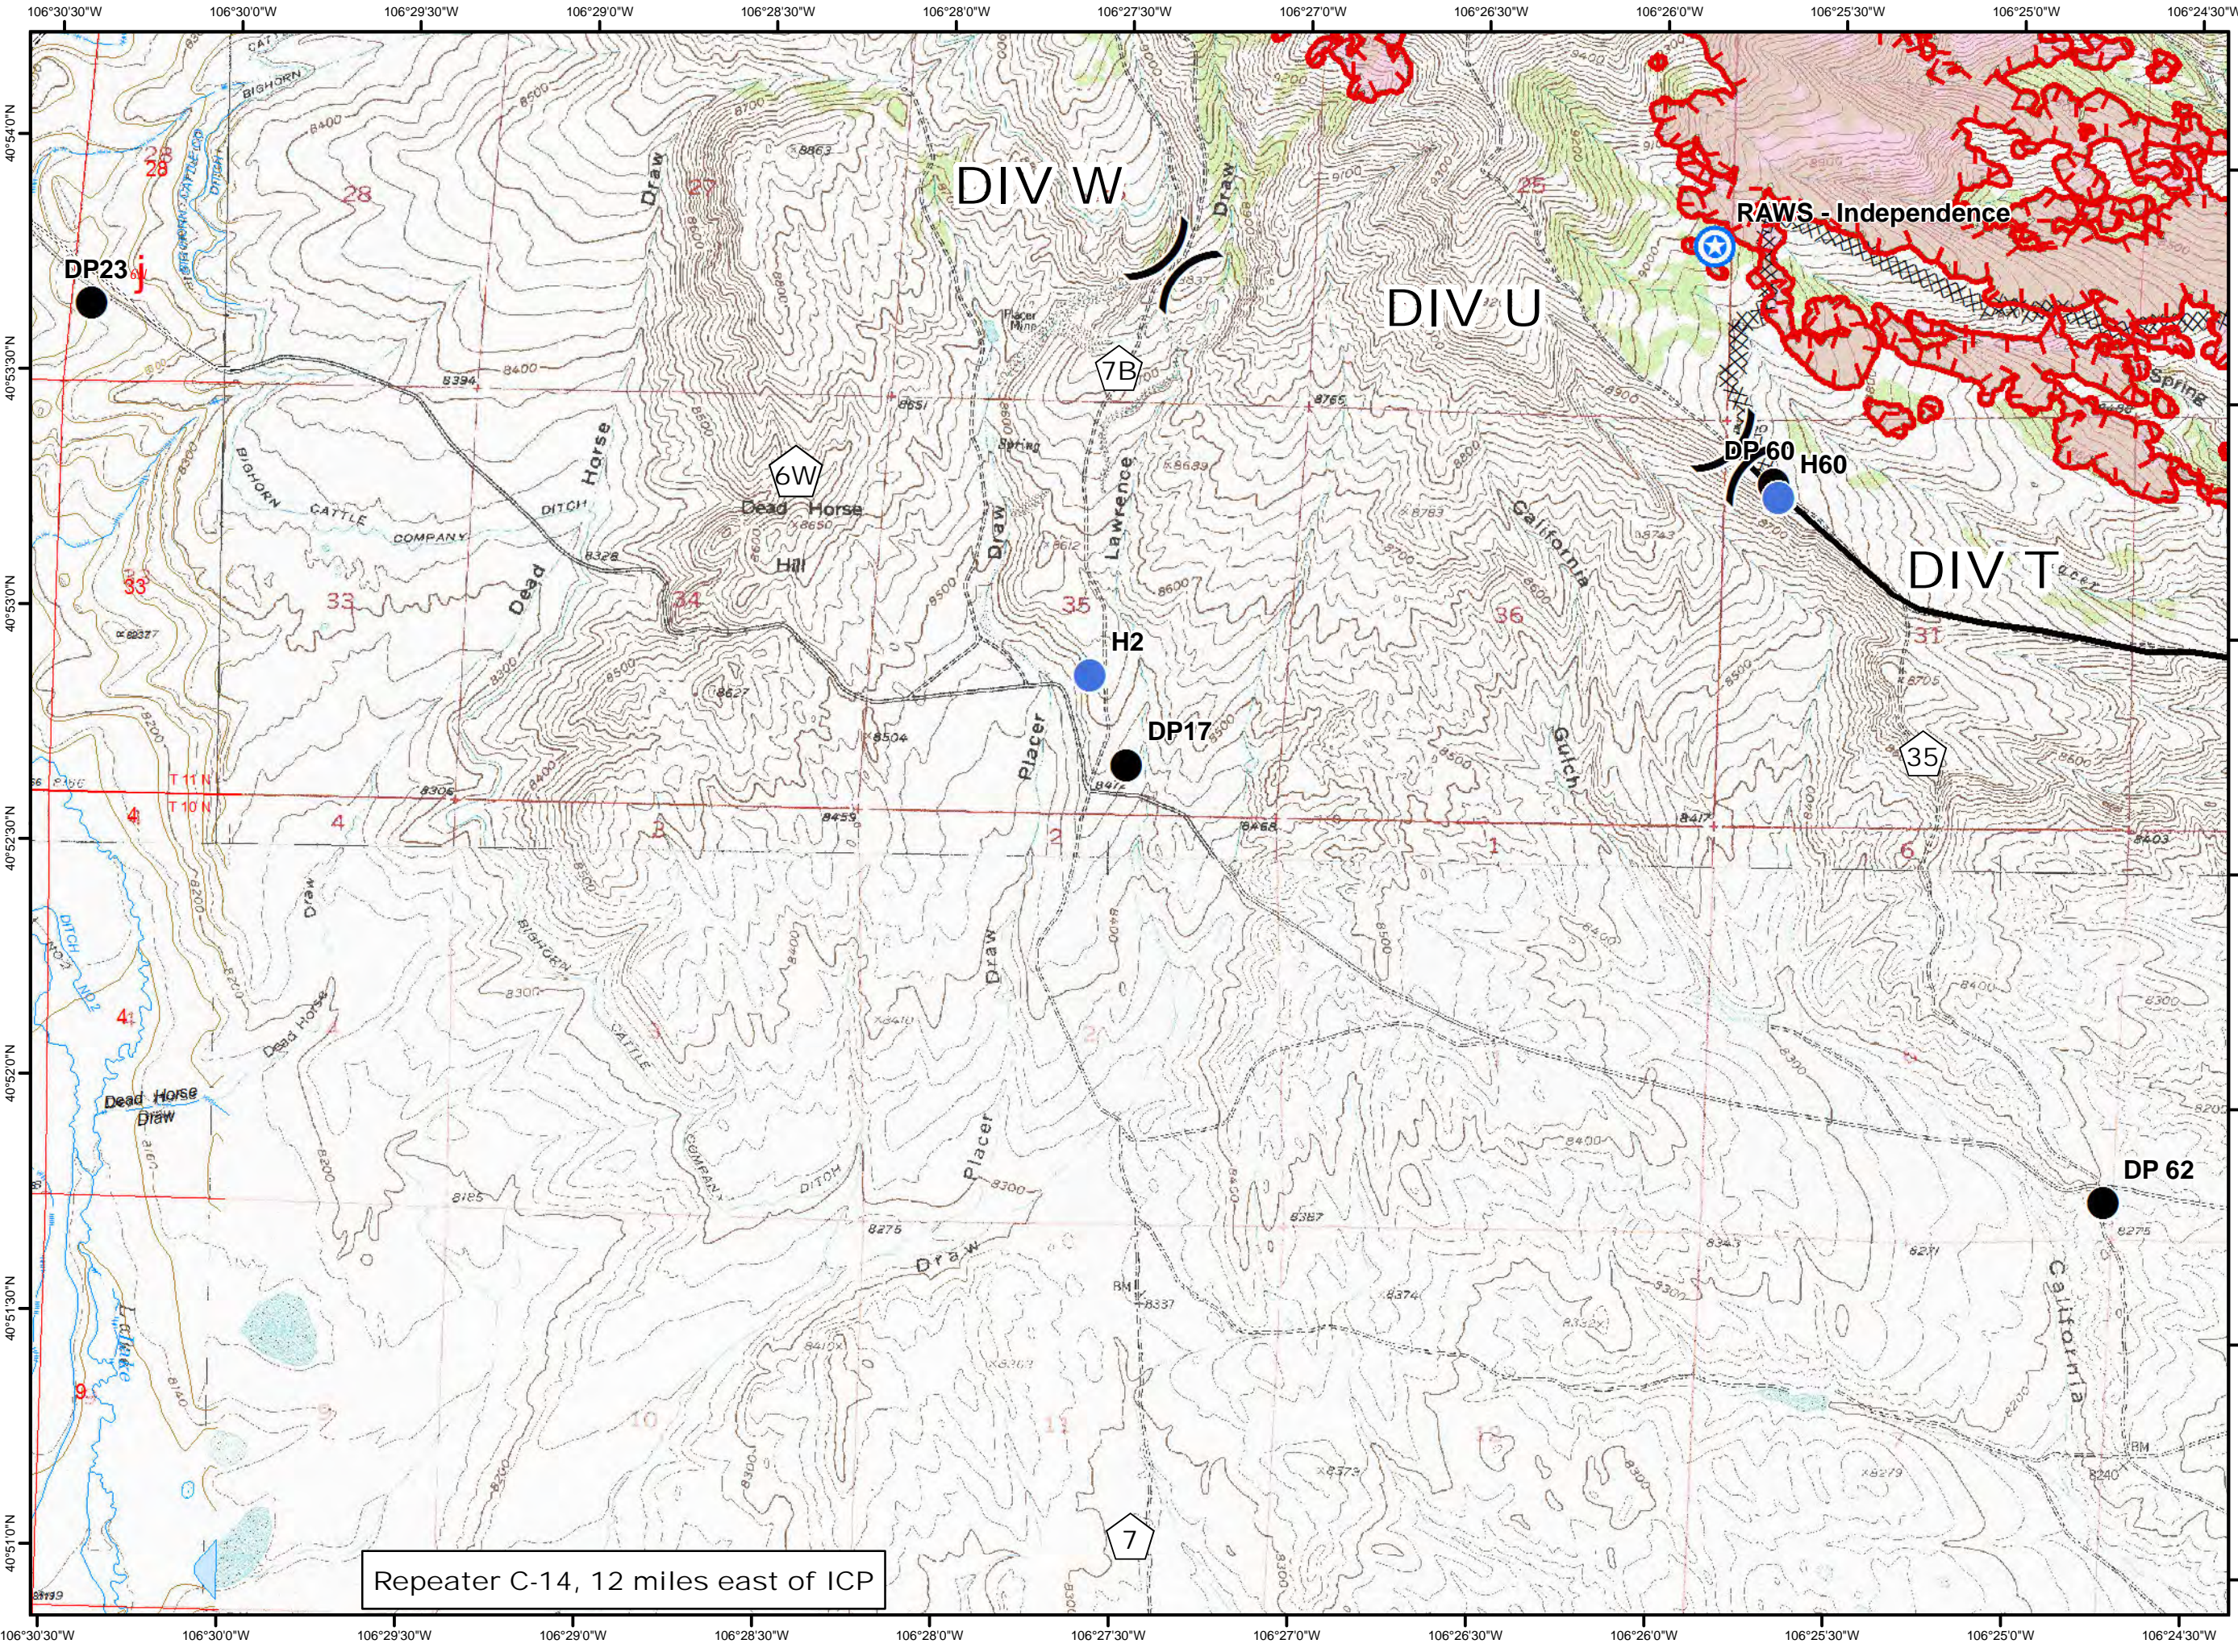

- Legend**
- Drop Point
  - Helispot
  - ⊙ RAWS
  - Uncontrolled Fire Edge
  - XXXXX Completed Dozer Line
  - Completed Line

Repeater C-14, 12 miles east of ICP