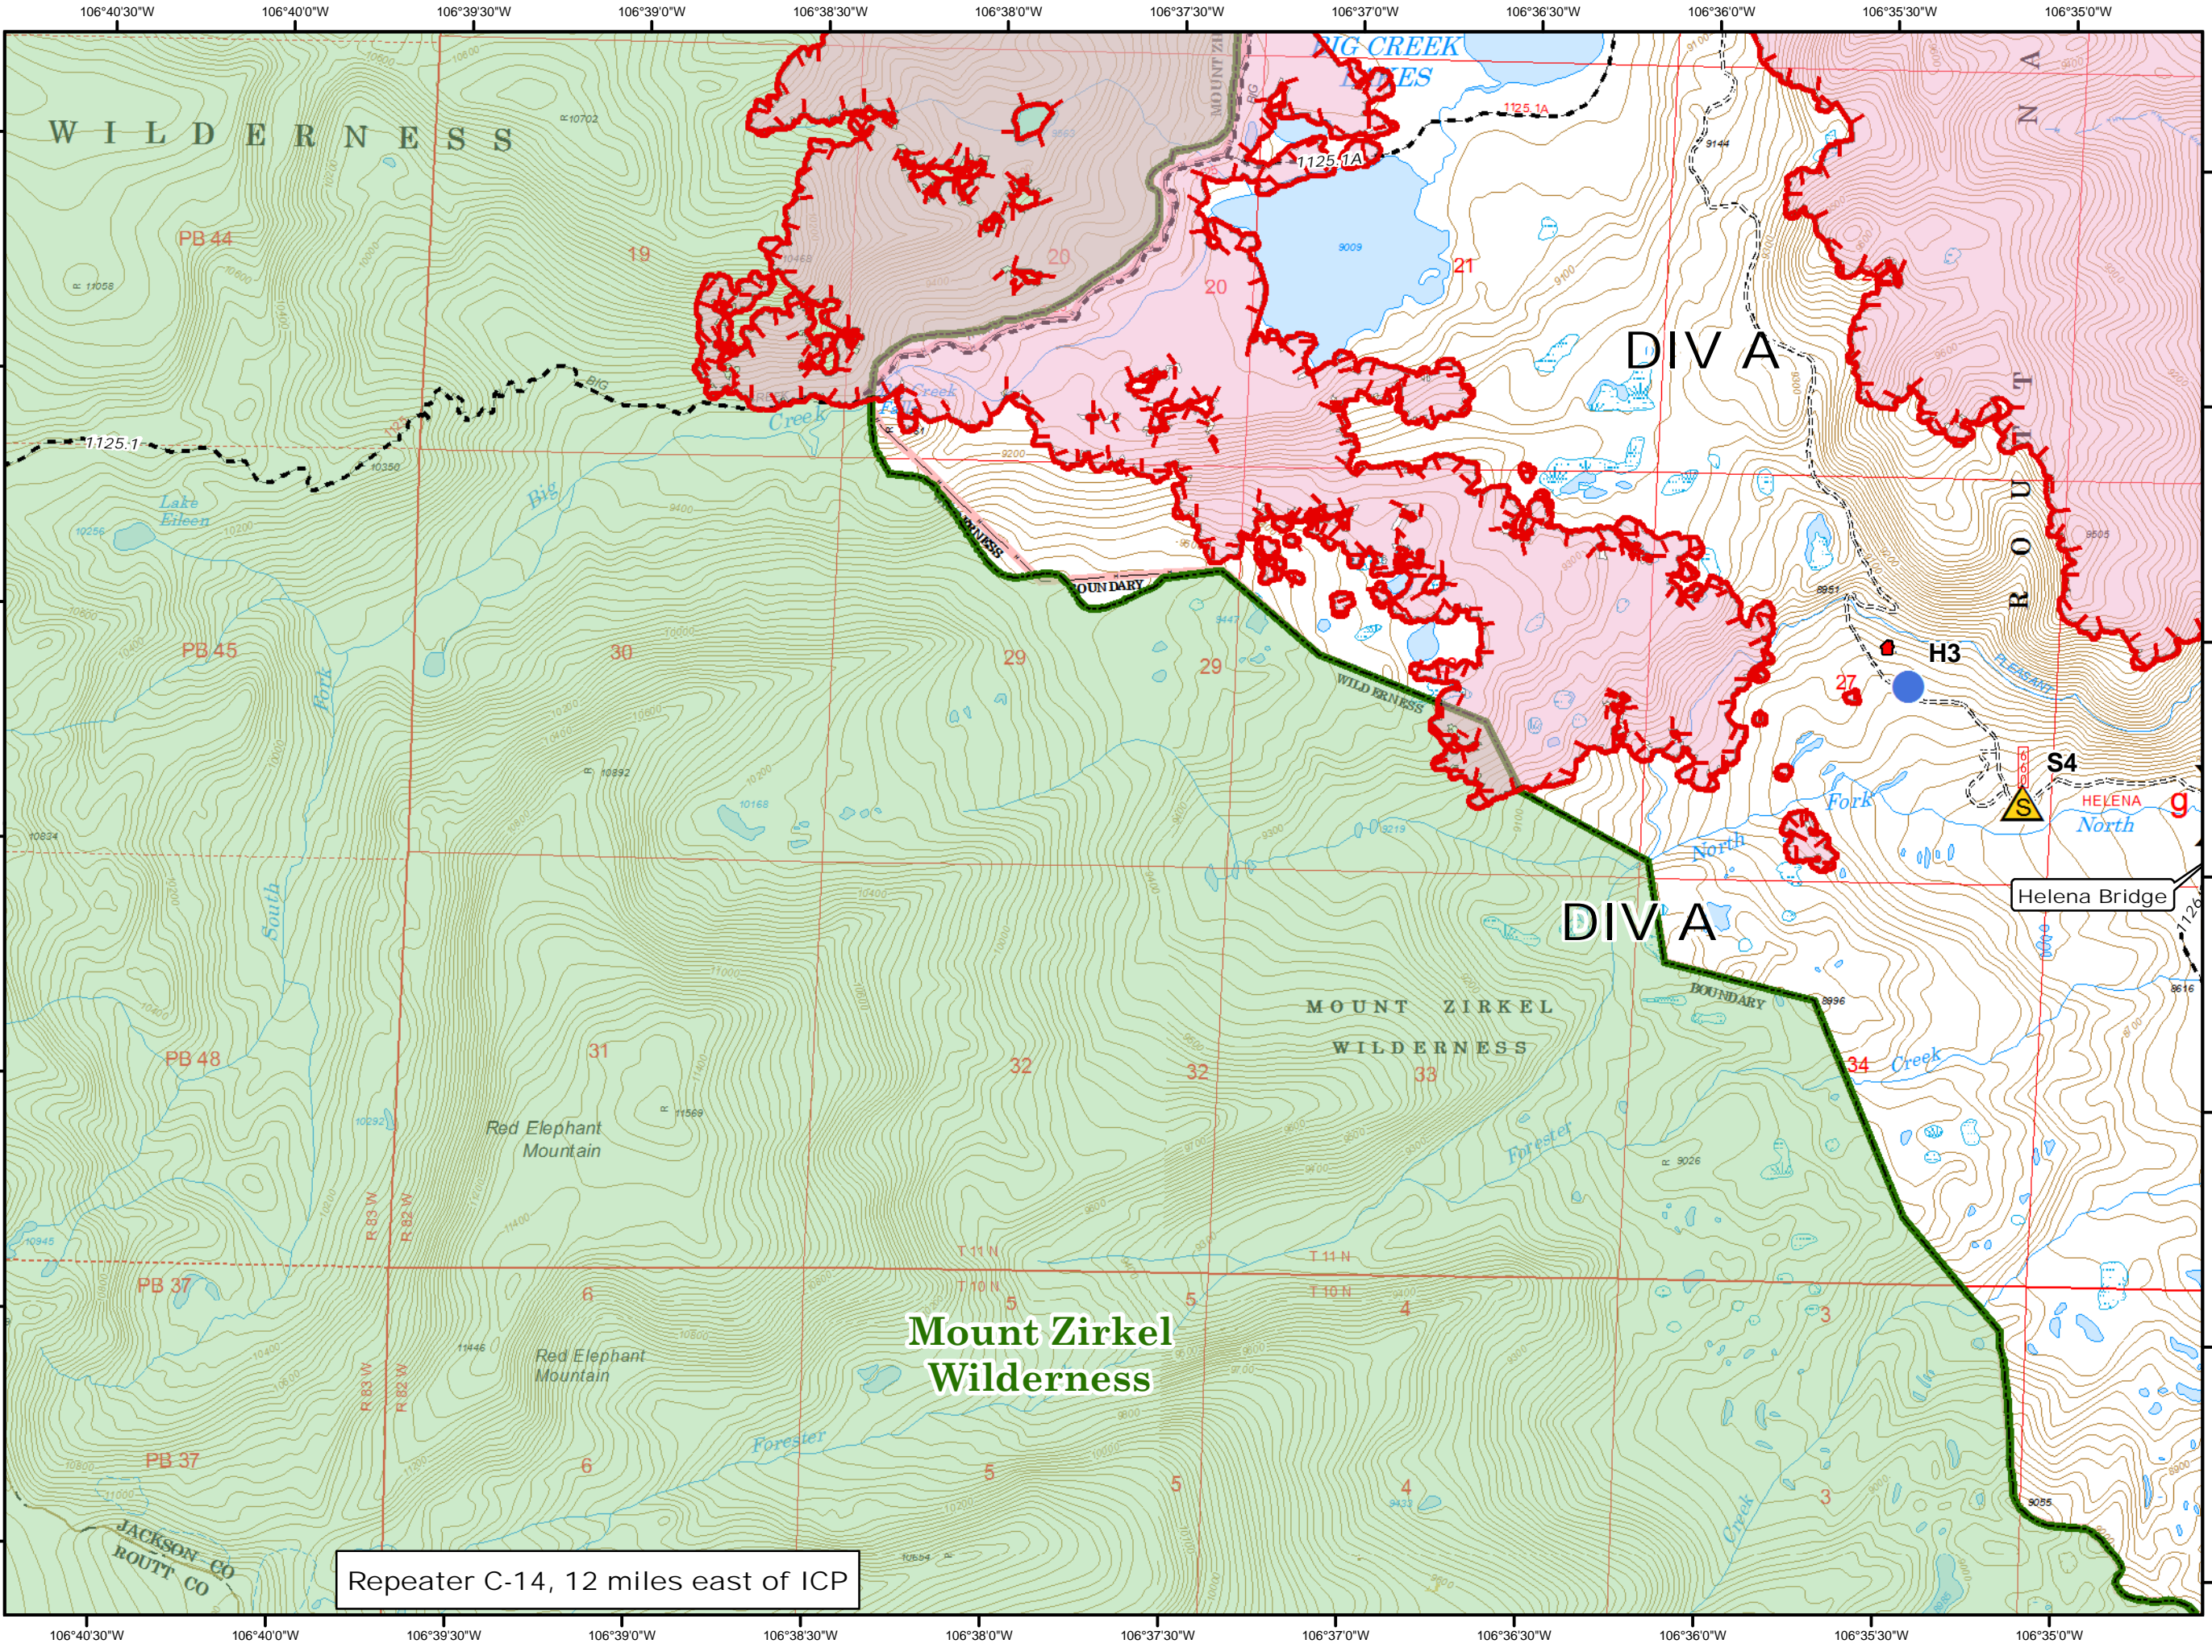

- Legend**
- Defensible, Prep and Hold
 - Helispot
 - Safety Zone
 - Uncontrolled Fire Edge
 - Wilderness

Repeater C-14, 12 miles east of ICP