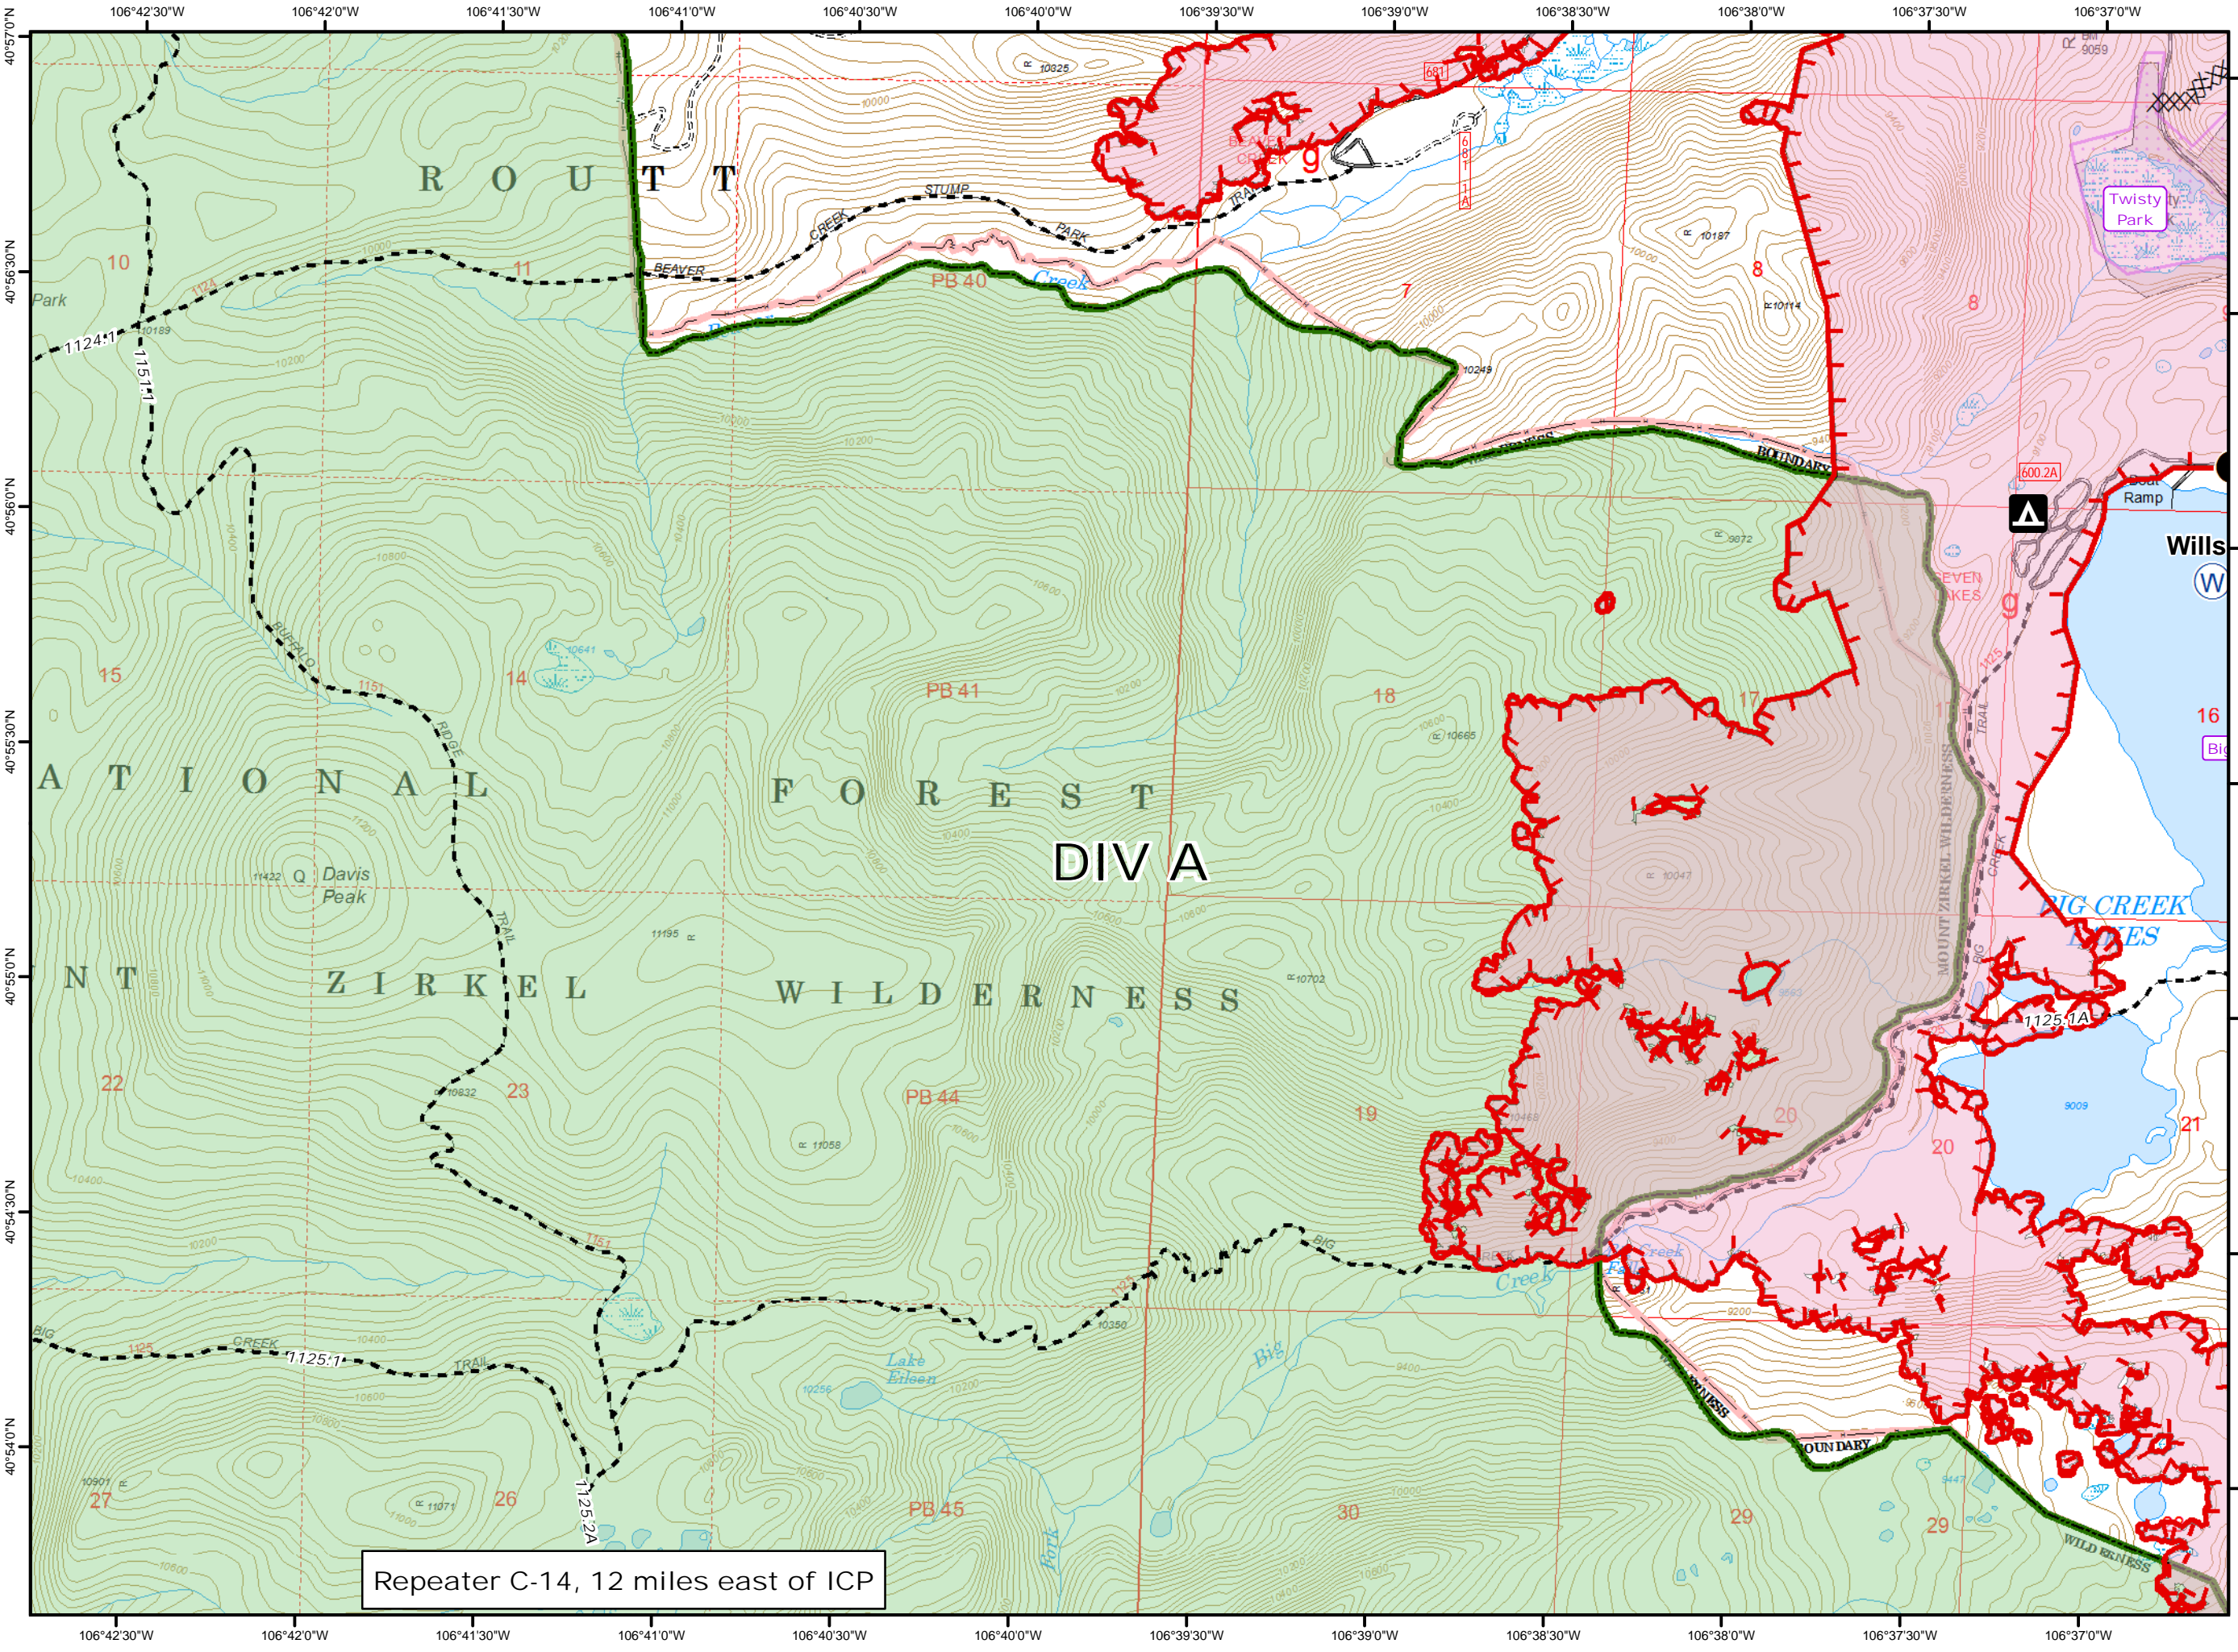

A

Map Created: 8/14/2016
9:16:25 PM

- Legend**
- Water Source
 - Uncontrolled Fire Edge
 - Completed Dozer Line
 - Subdivisions
 - Wilderness

Repeater C-14, 12 miles east of ICP