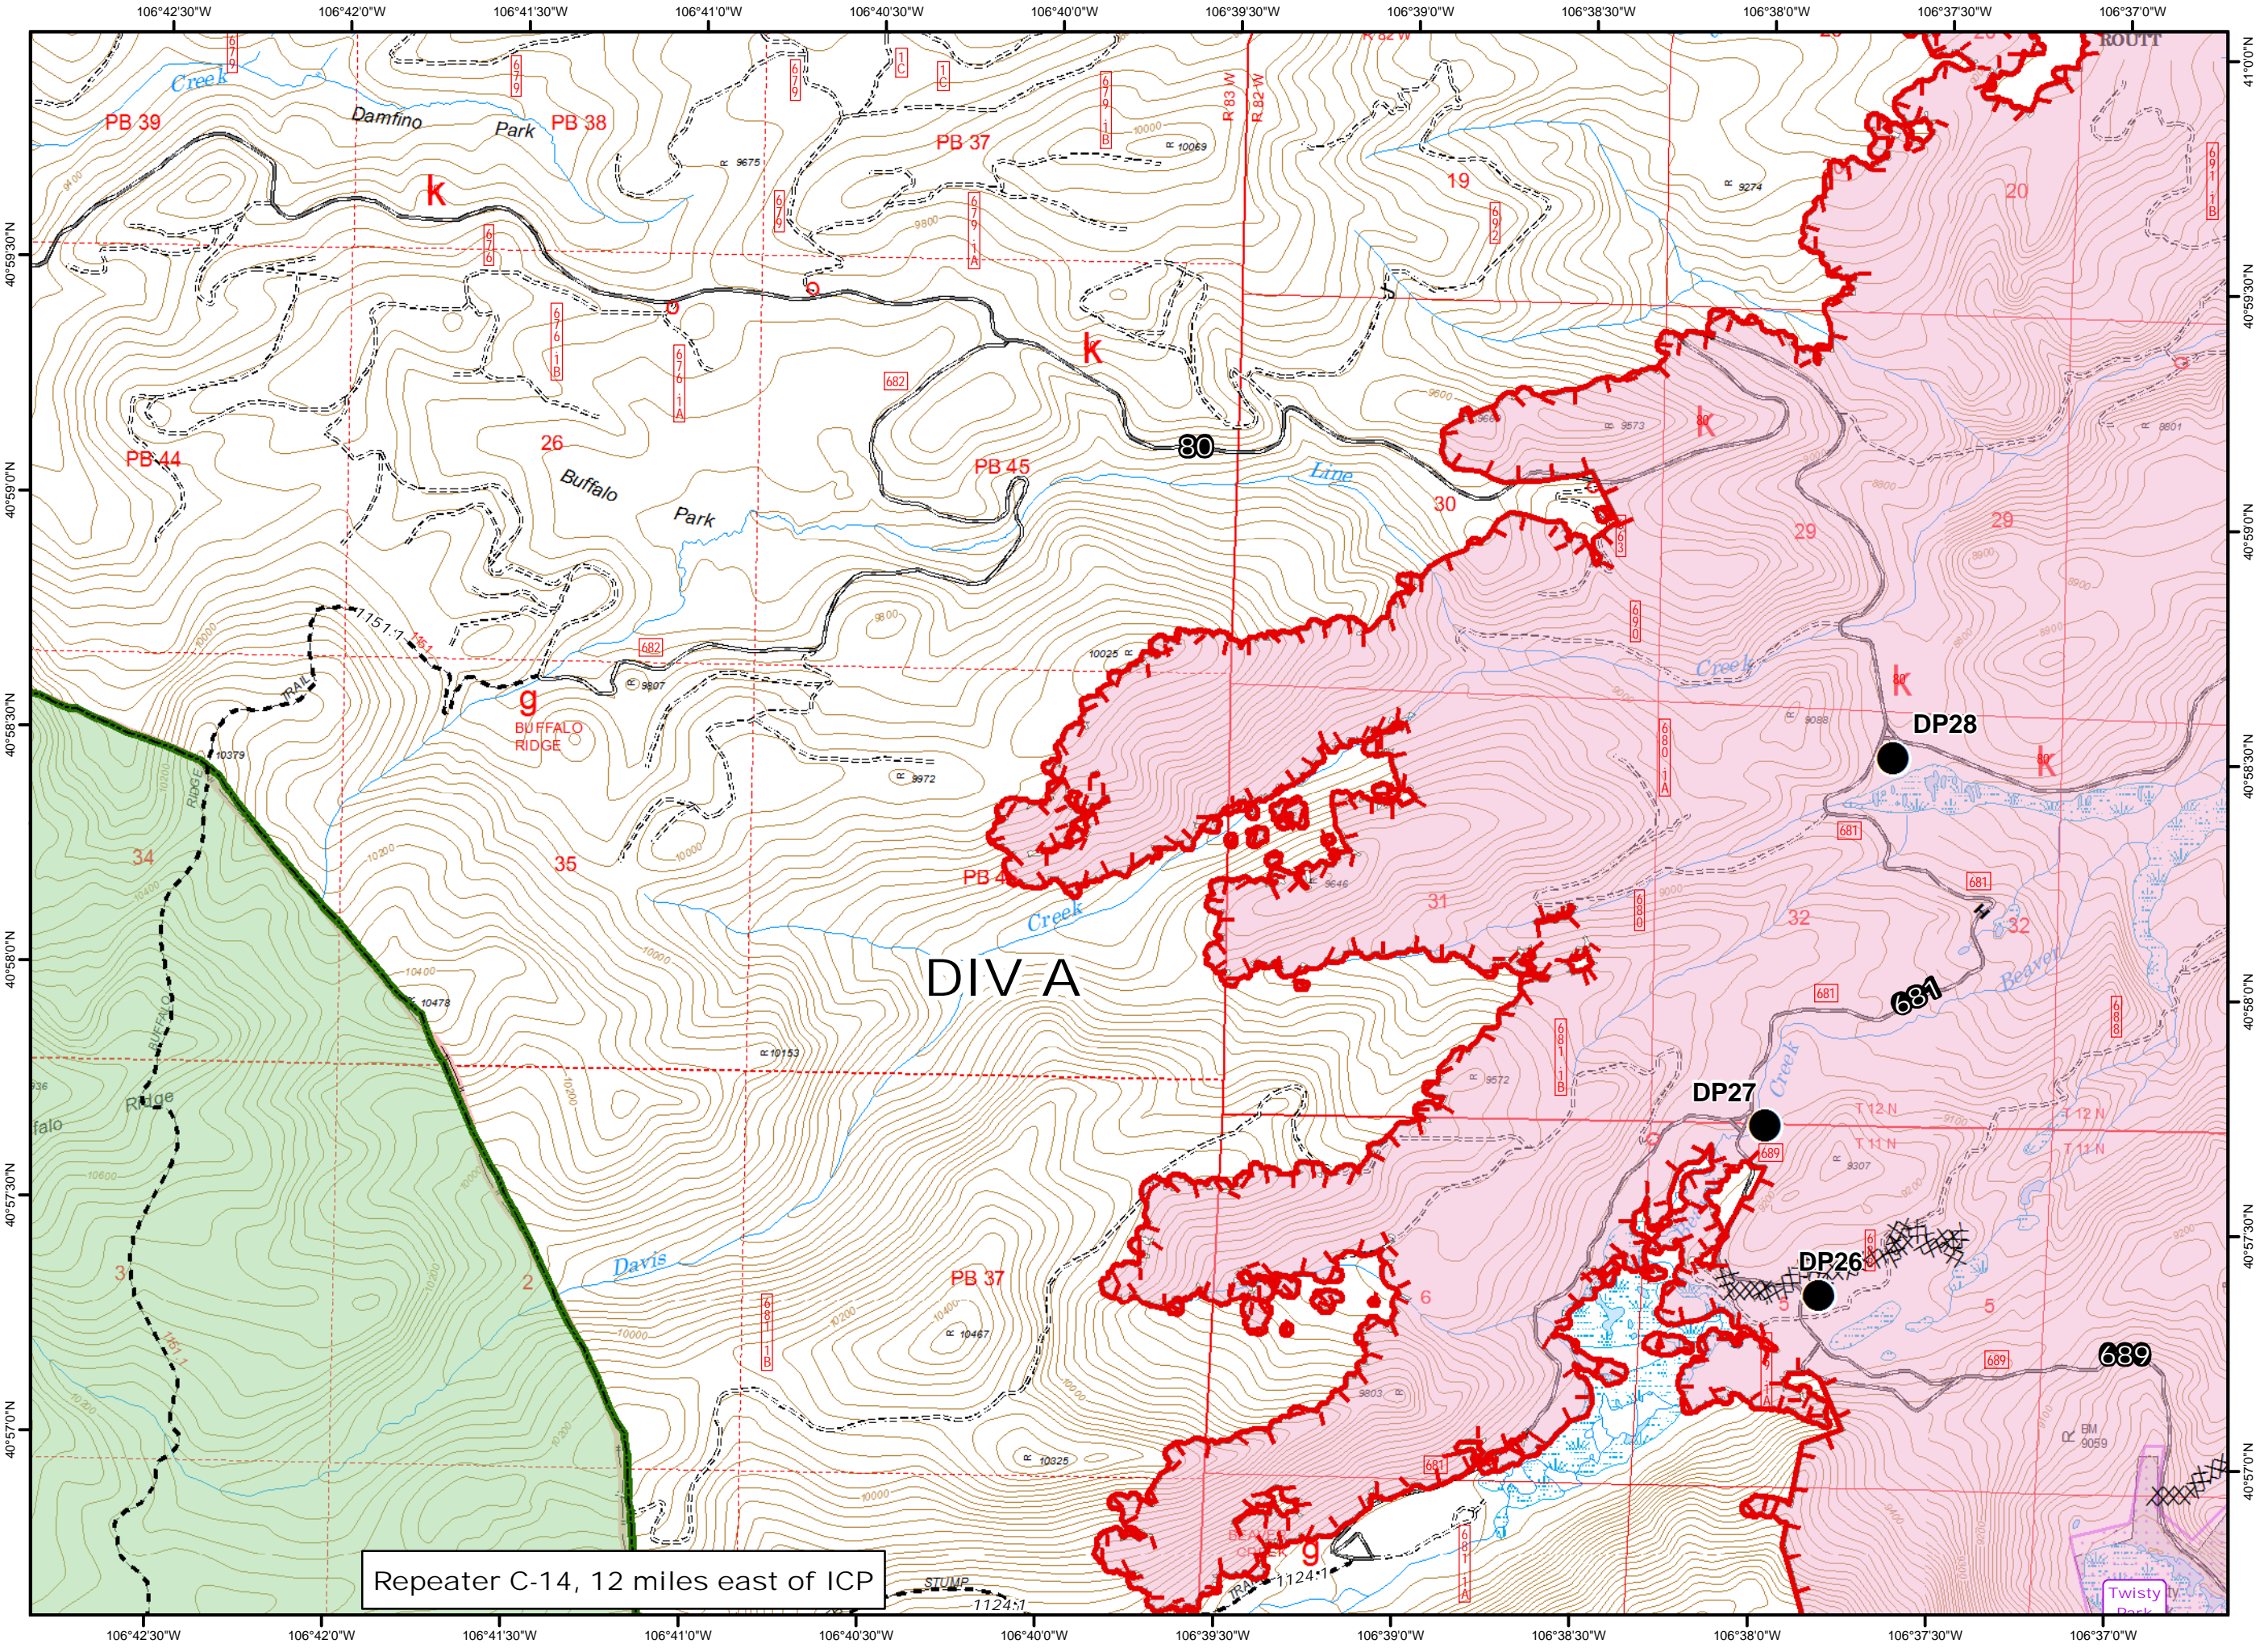

B

Map Created: 8/14/2016
9:16:25 PM

- Legend**
- Drop Point
 - Uncontrolled Fire Edge
 - XXXXX Completed Dozer Line
 - H · H · Hand Line
 - Subdivisions
 - Wilderness

Repeater C-14, 12 miles east of ICP