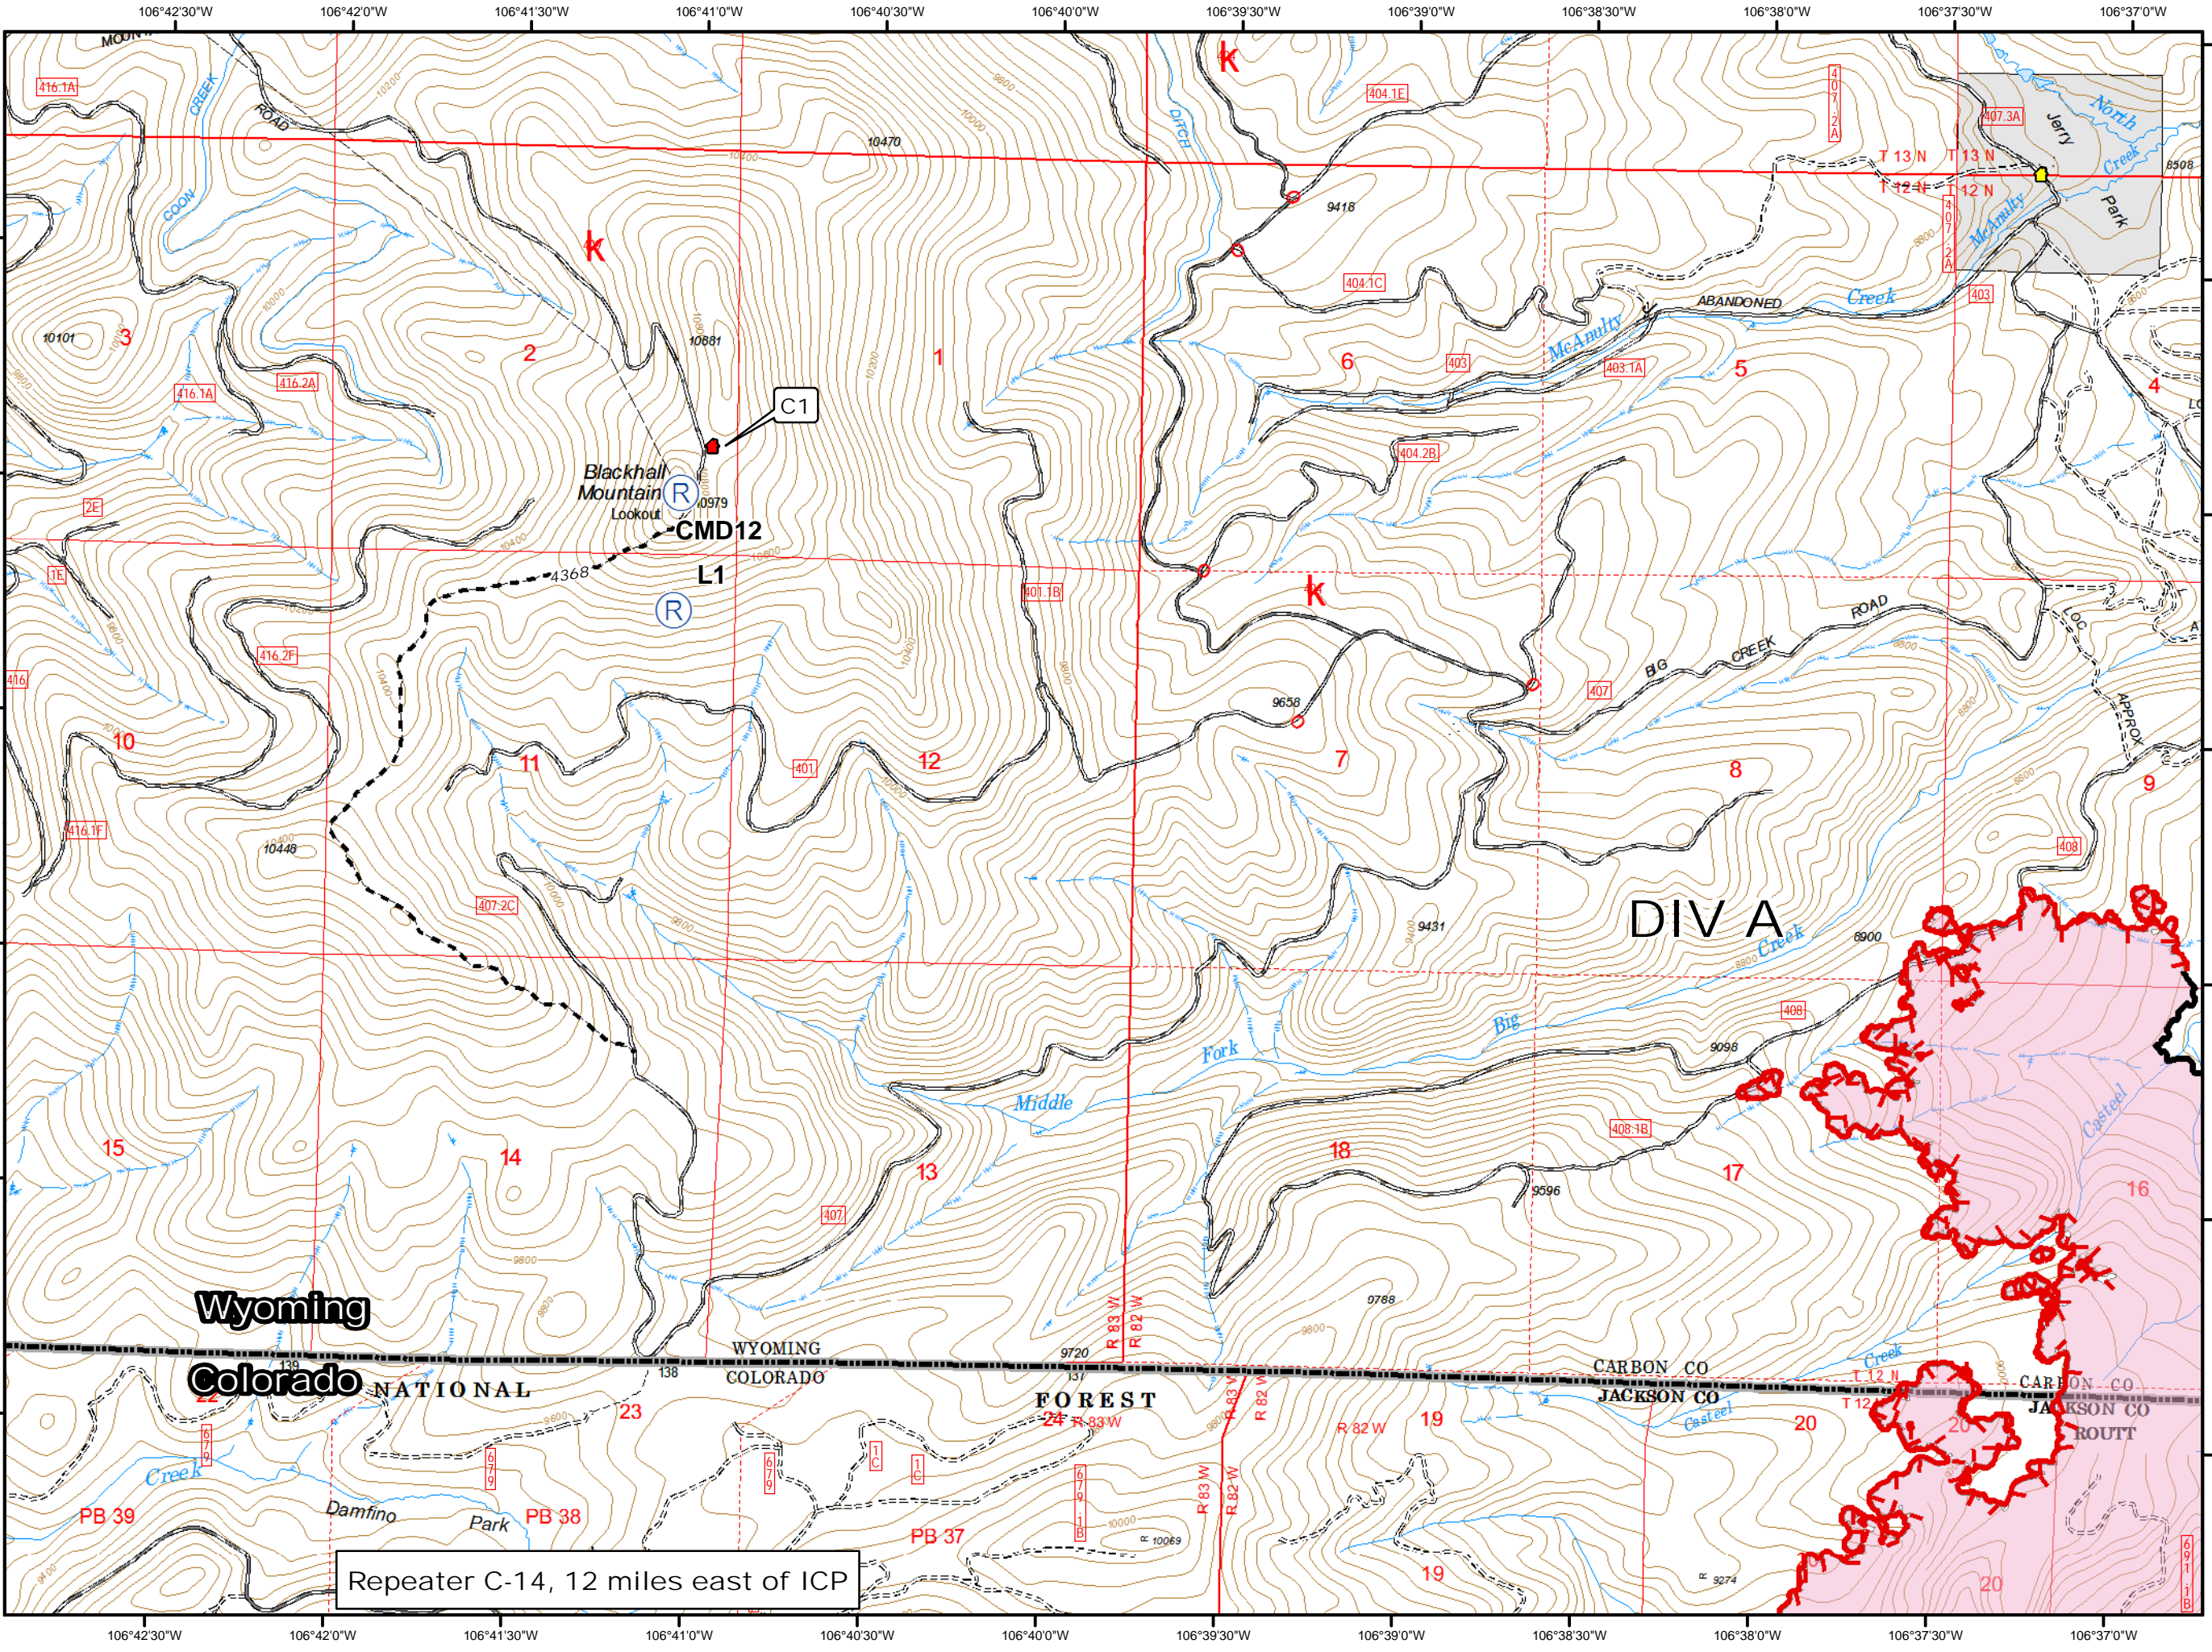

C

Map Created: 8/14/2016
9:16:25 PM

- Legend**
- Defensible, Prep and Hold
 - Non-Defensible, Prep and Leave
 - Repeater
 - Uncontrolled Fire Edge
 - Completed Line

Repeater C-14, 12 miles east of ICP