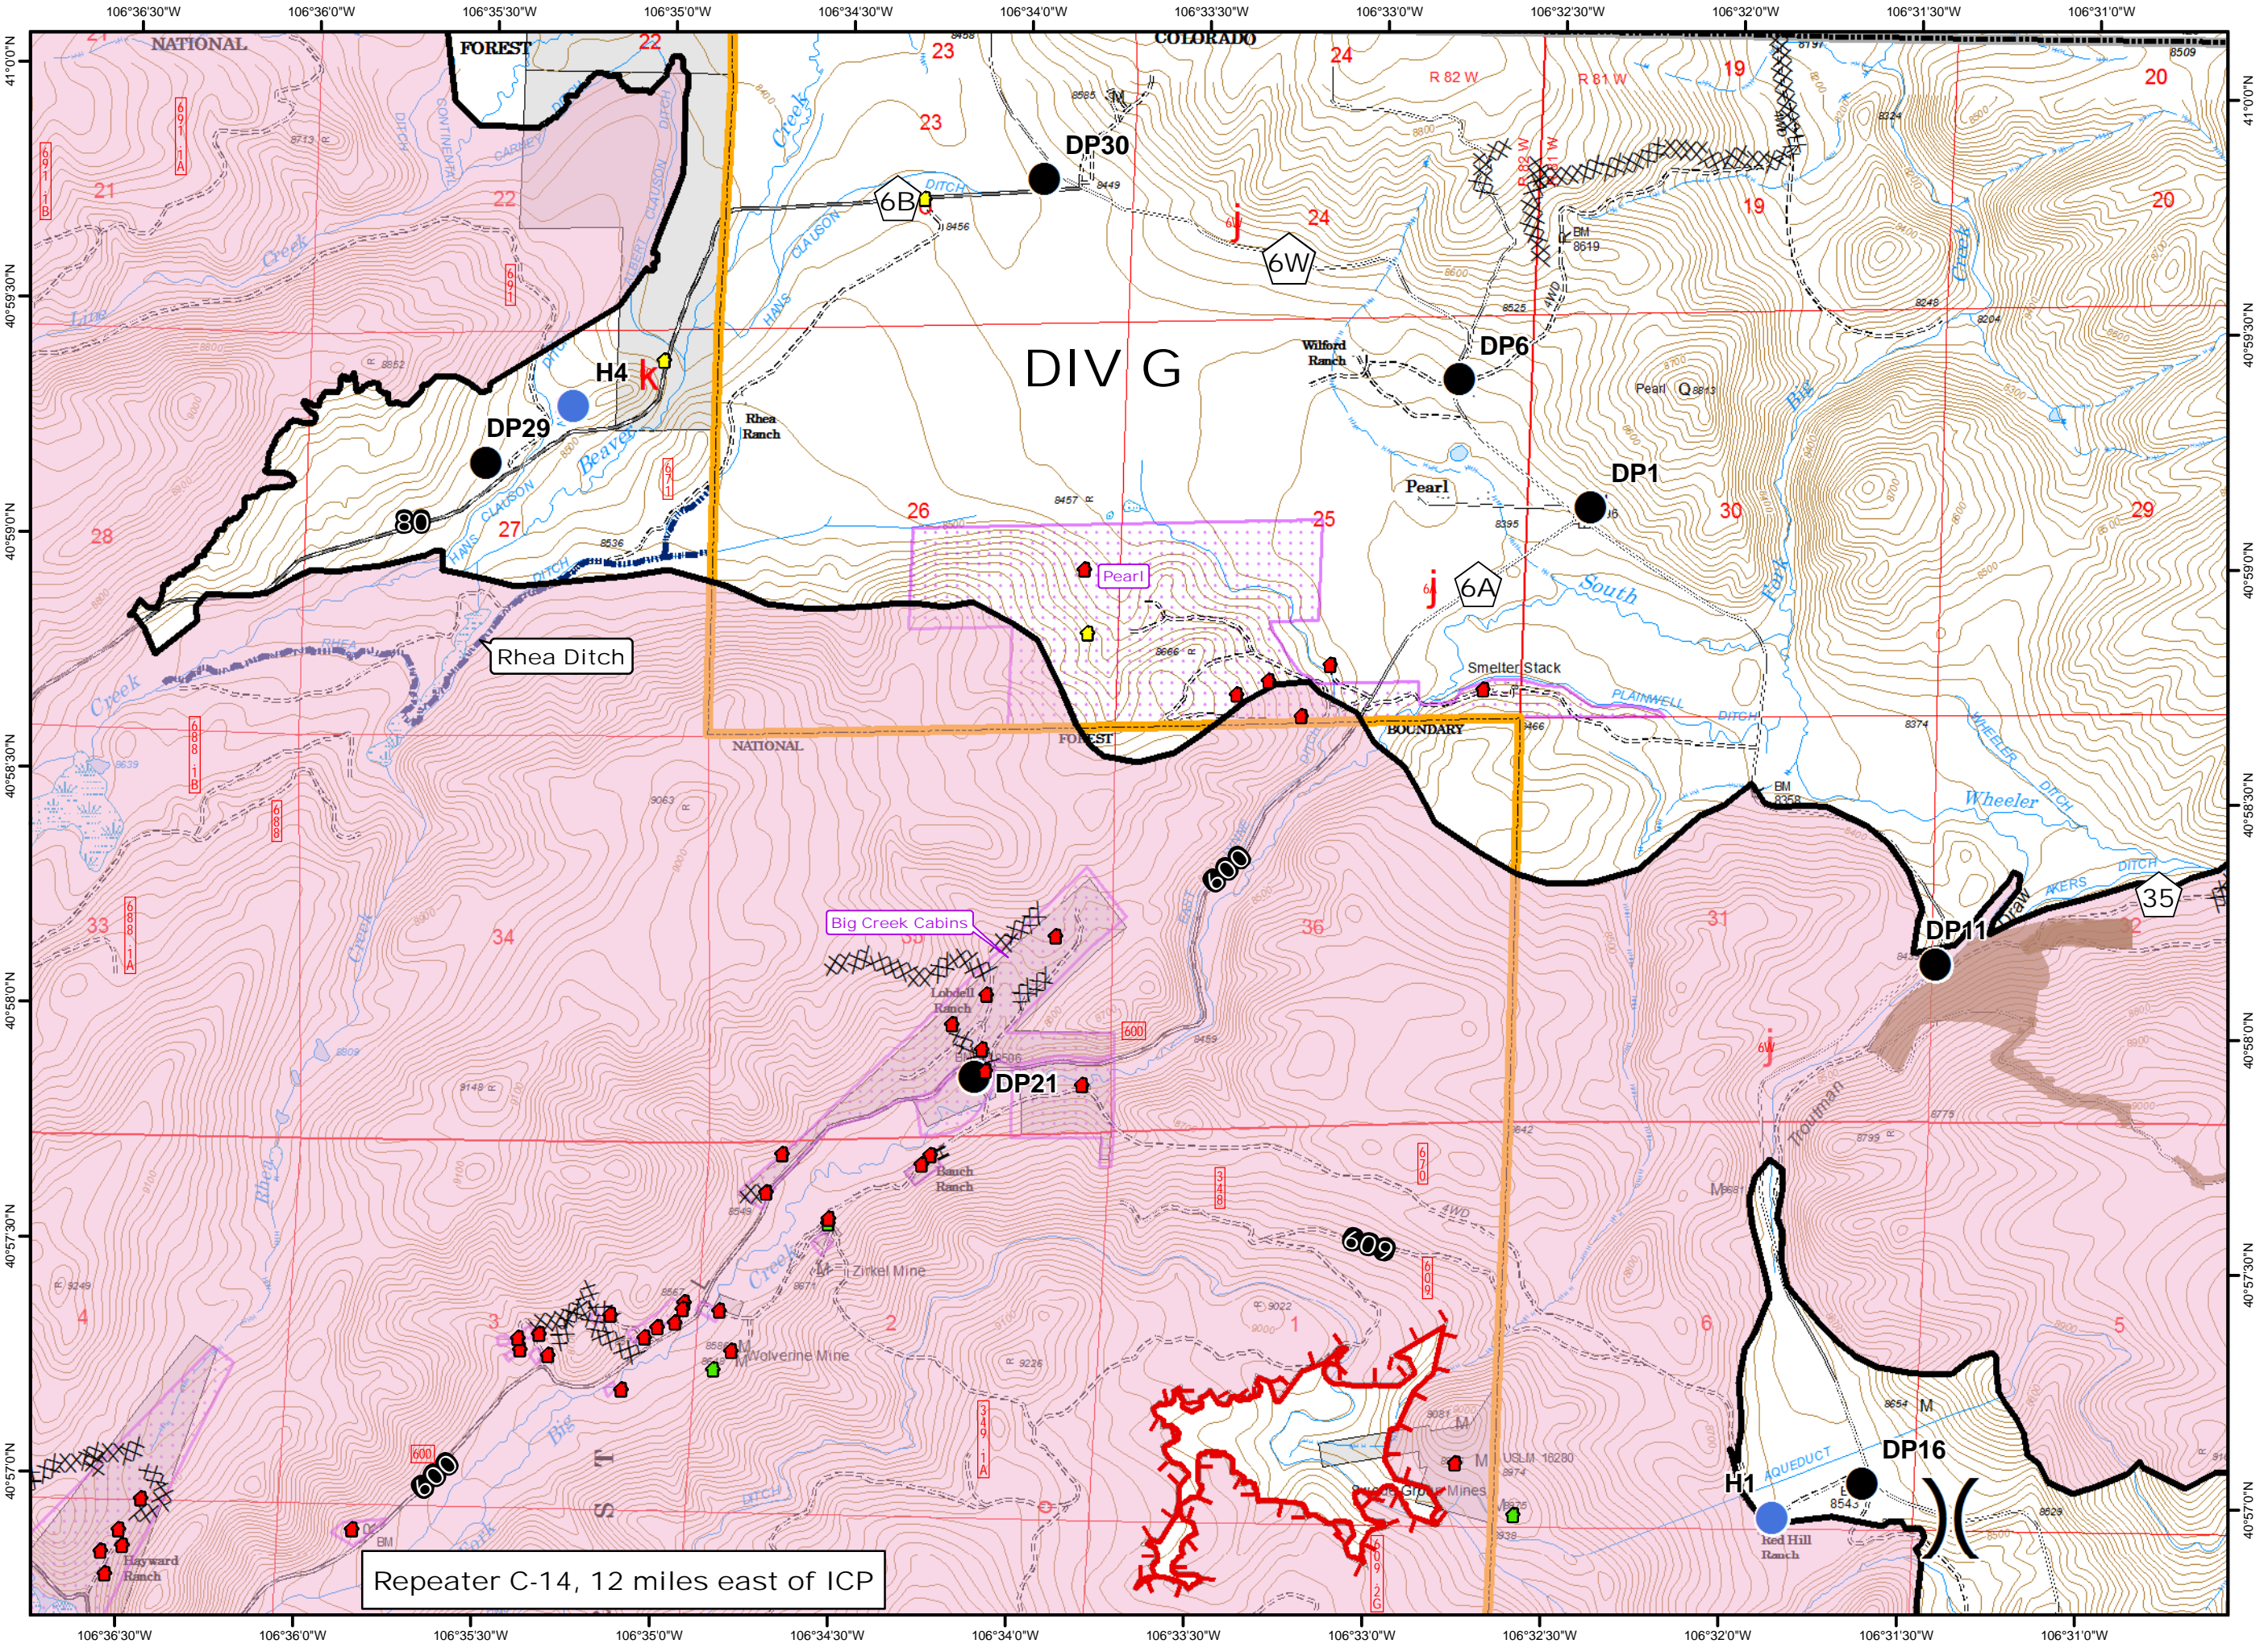

G

Map Created: 8/14/2016  
 9:16:25 PM

- Legend**
- Defensible, Prep and Hold
  - Defensible, Stand Alone
  - Non-Defensible, Prep and Leave
  - Drop Point
  - Helispot
  - Uncontrolled Fire Edge
  - Completed Dozer Line
  - Completed Line
  - H - H - Hand Line
  - Subdivisions
  - Fuel Treatments

Repeater C-14, 12 miles east of ICP