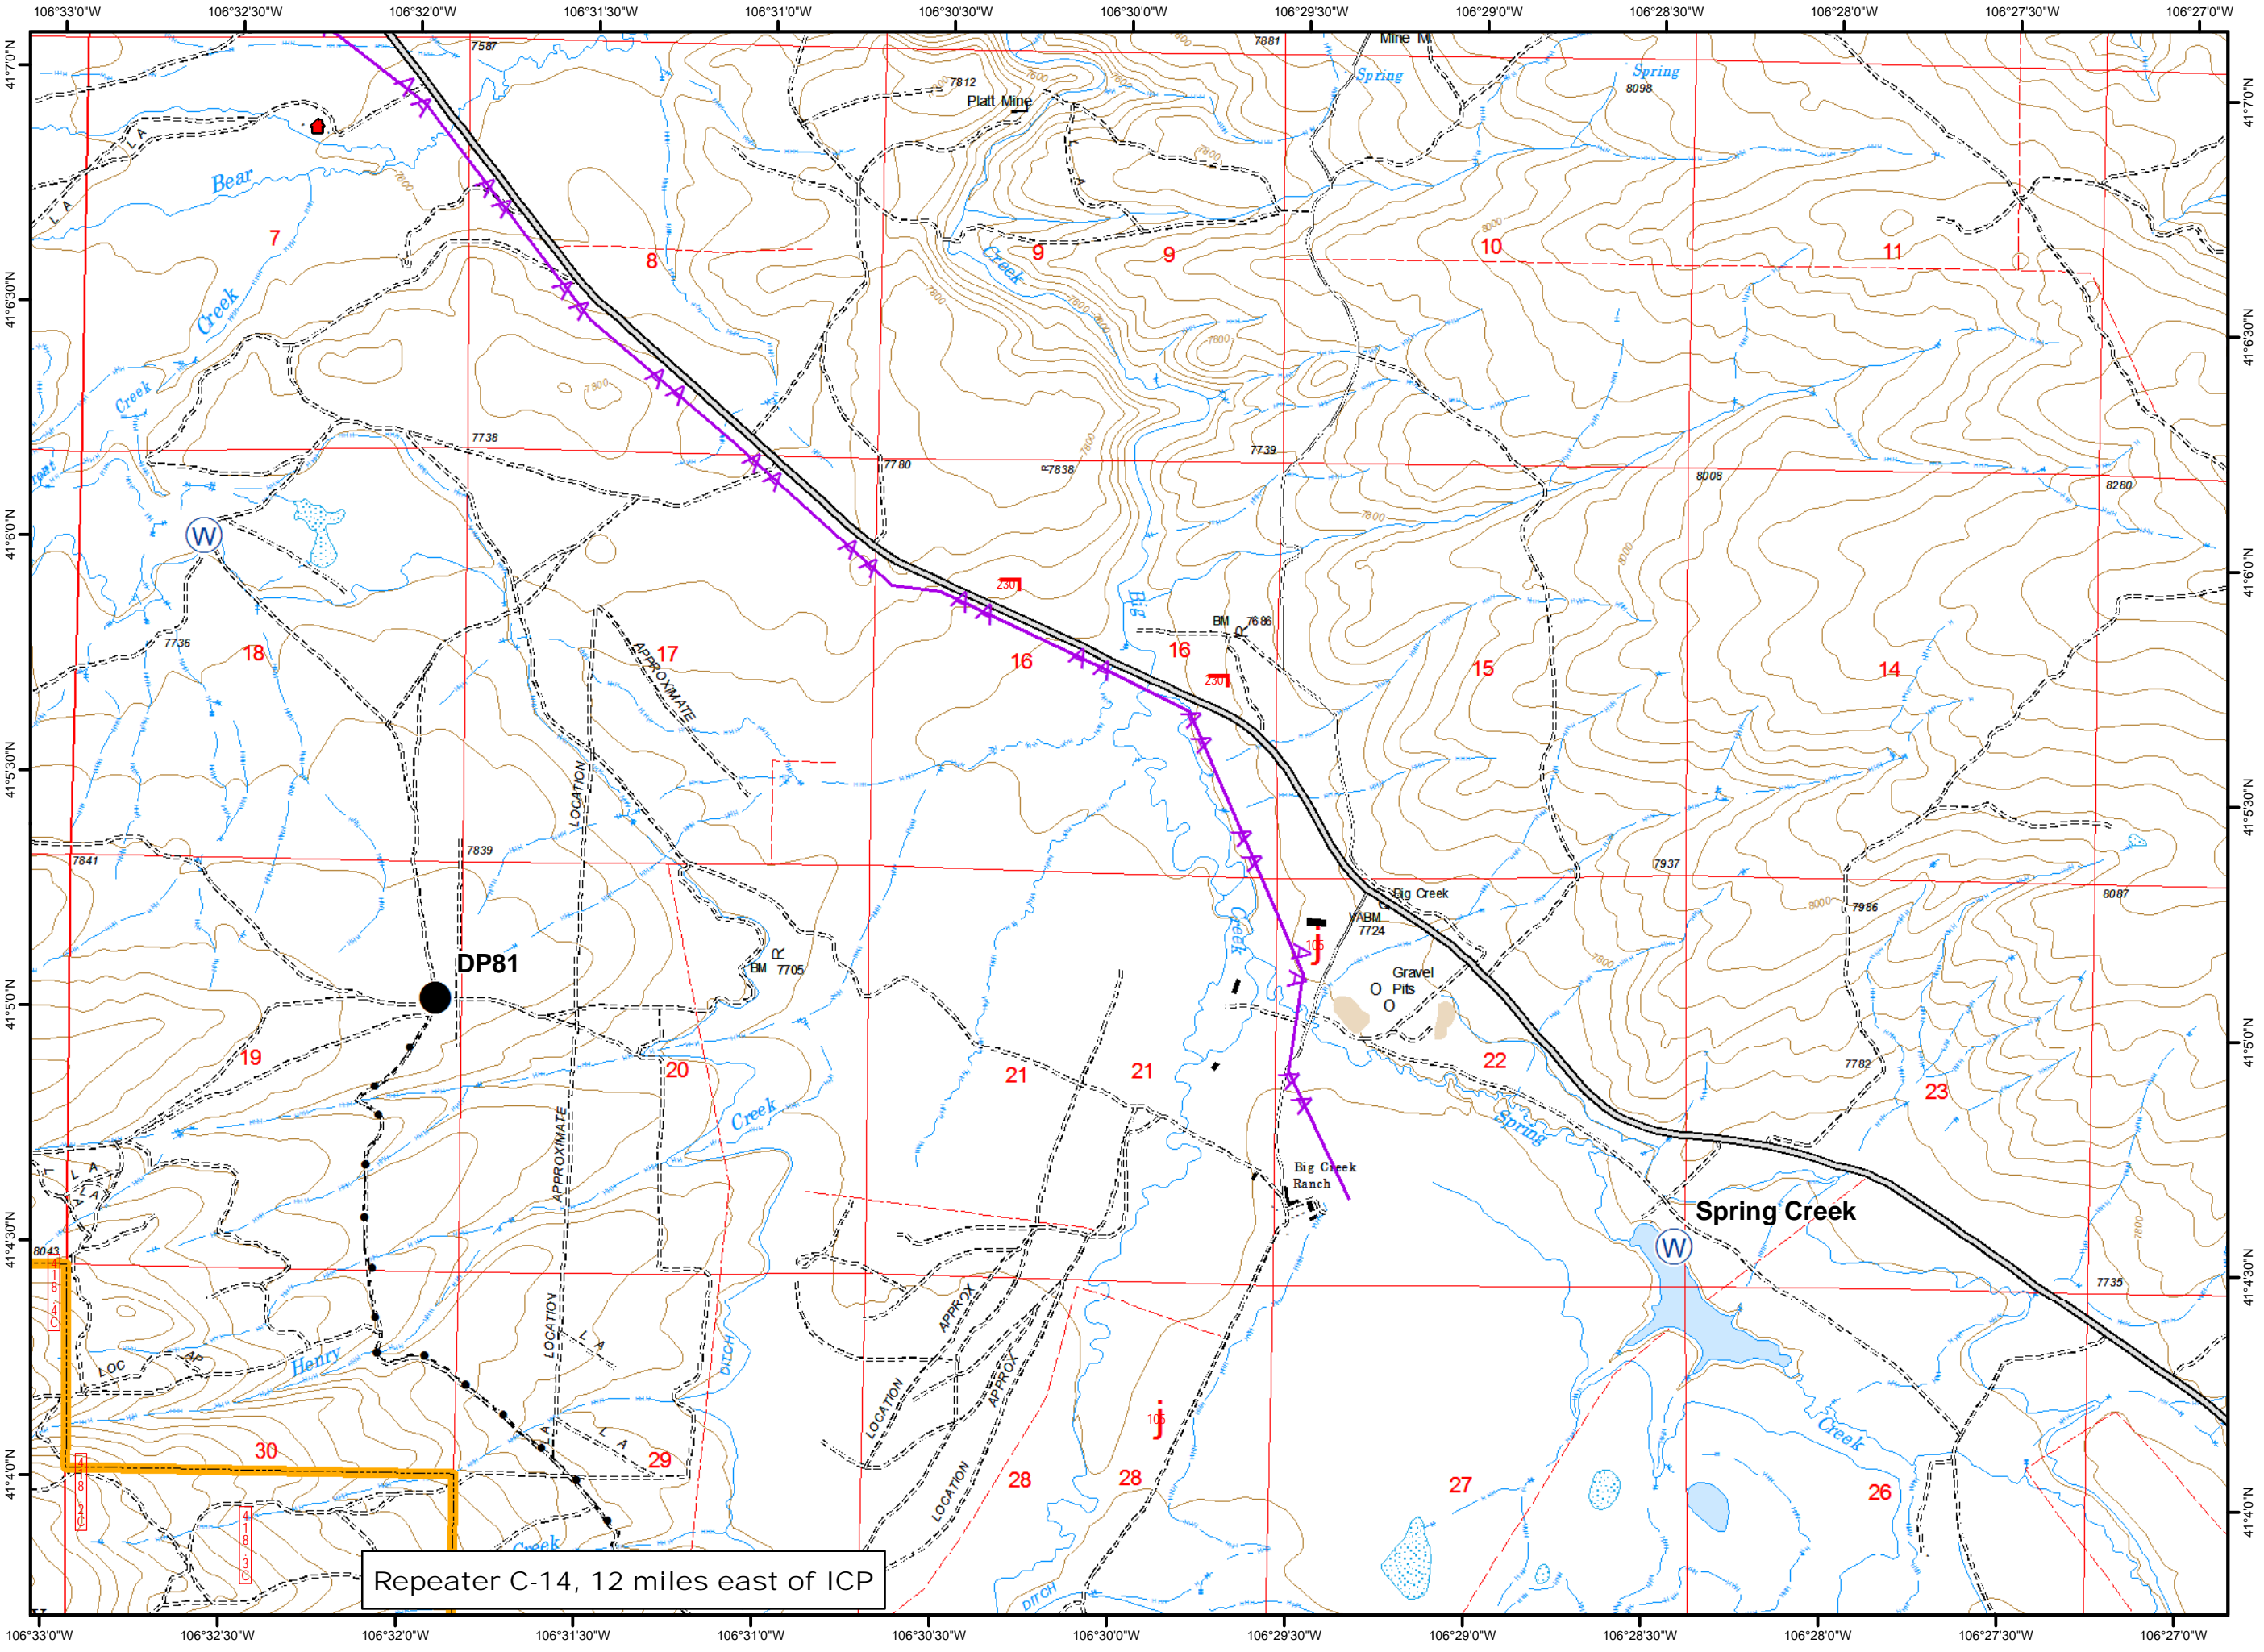

- Legend**
- Defensible, Prep and Hold
 - Drop Point
 - Water Source
 - Highlighted Manmade Feature
 - Powerlines

Repeater C-14, 12 miles east of ICP