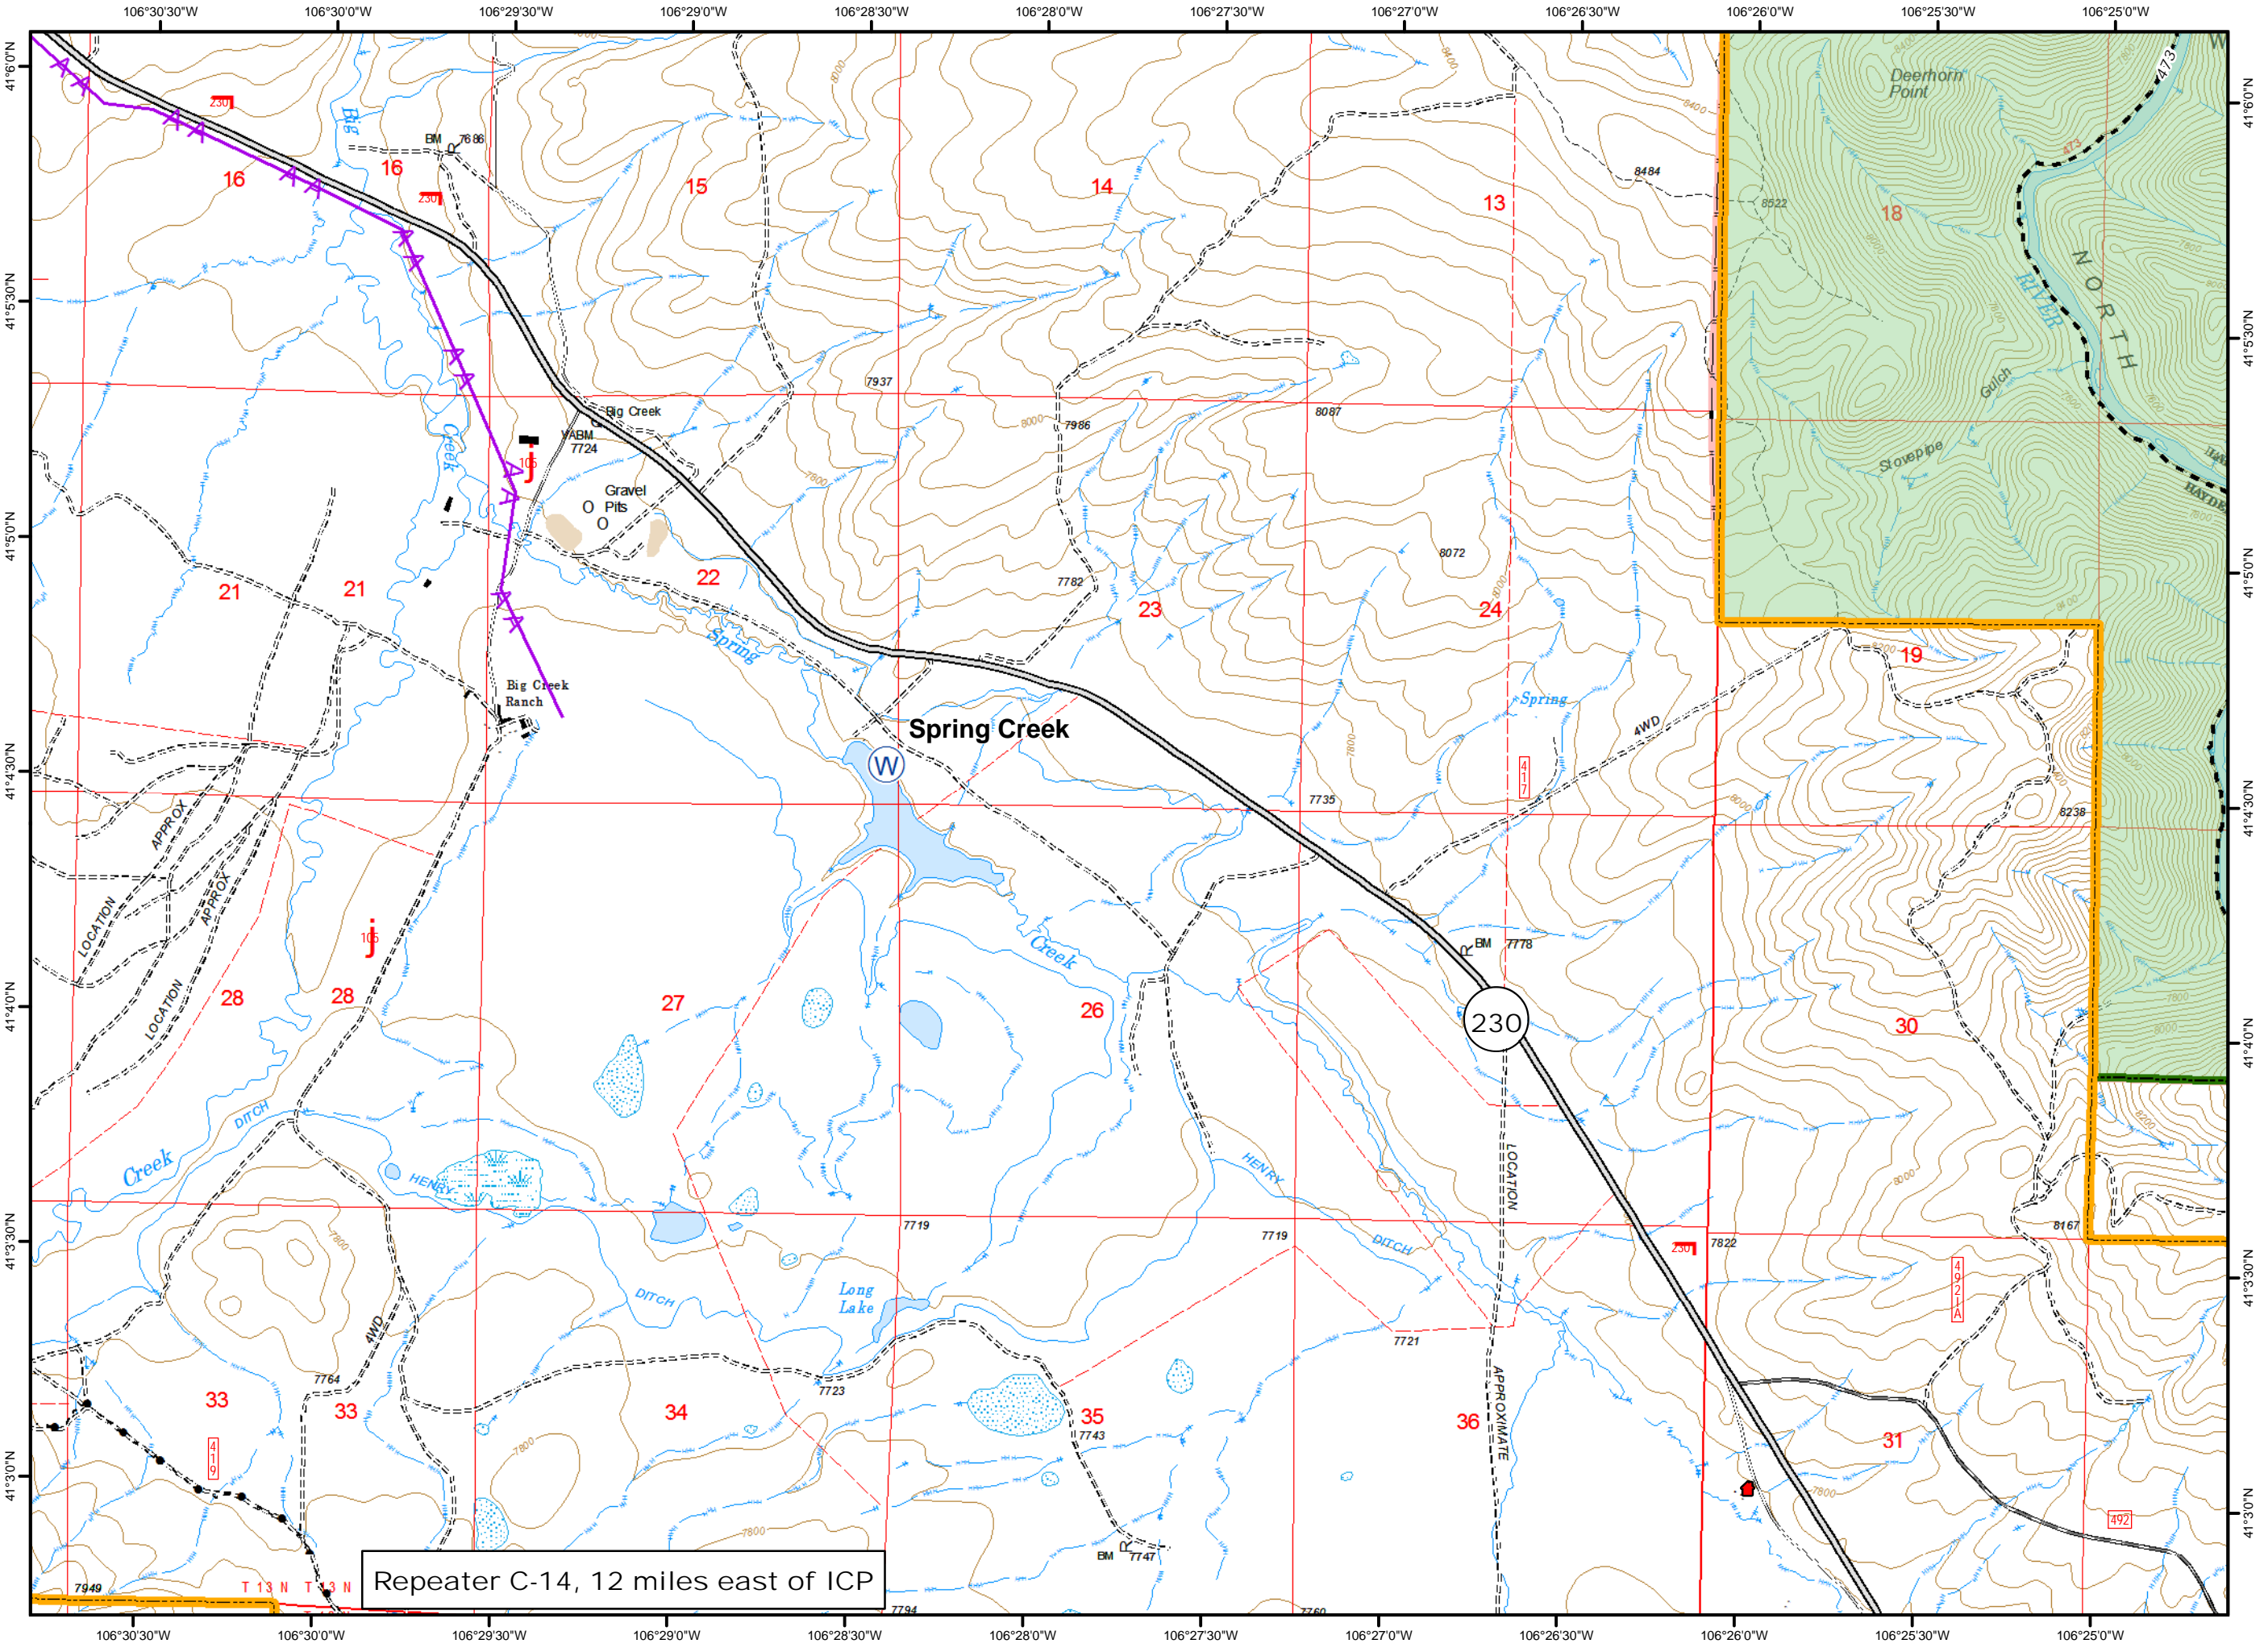

Map Created: 8/14/2016
9:16:25 PM

- Legend**
- Defensible, Prep and Hold
 - Water Source
 - Highlighted Manmade Feature
 - Powerlines
 - Wilderness

Repeater C-14, 12 miles east of ICP