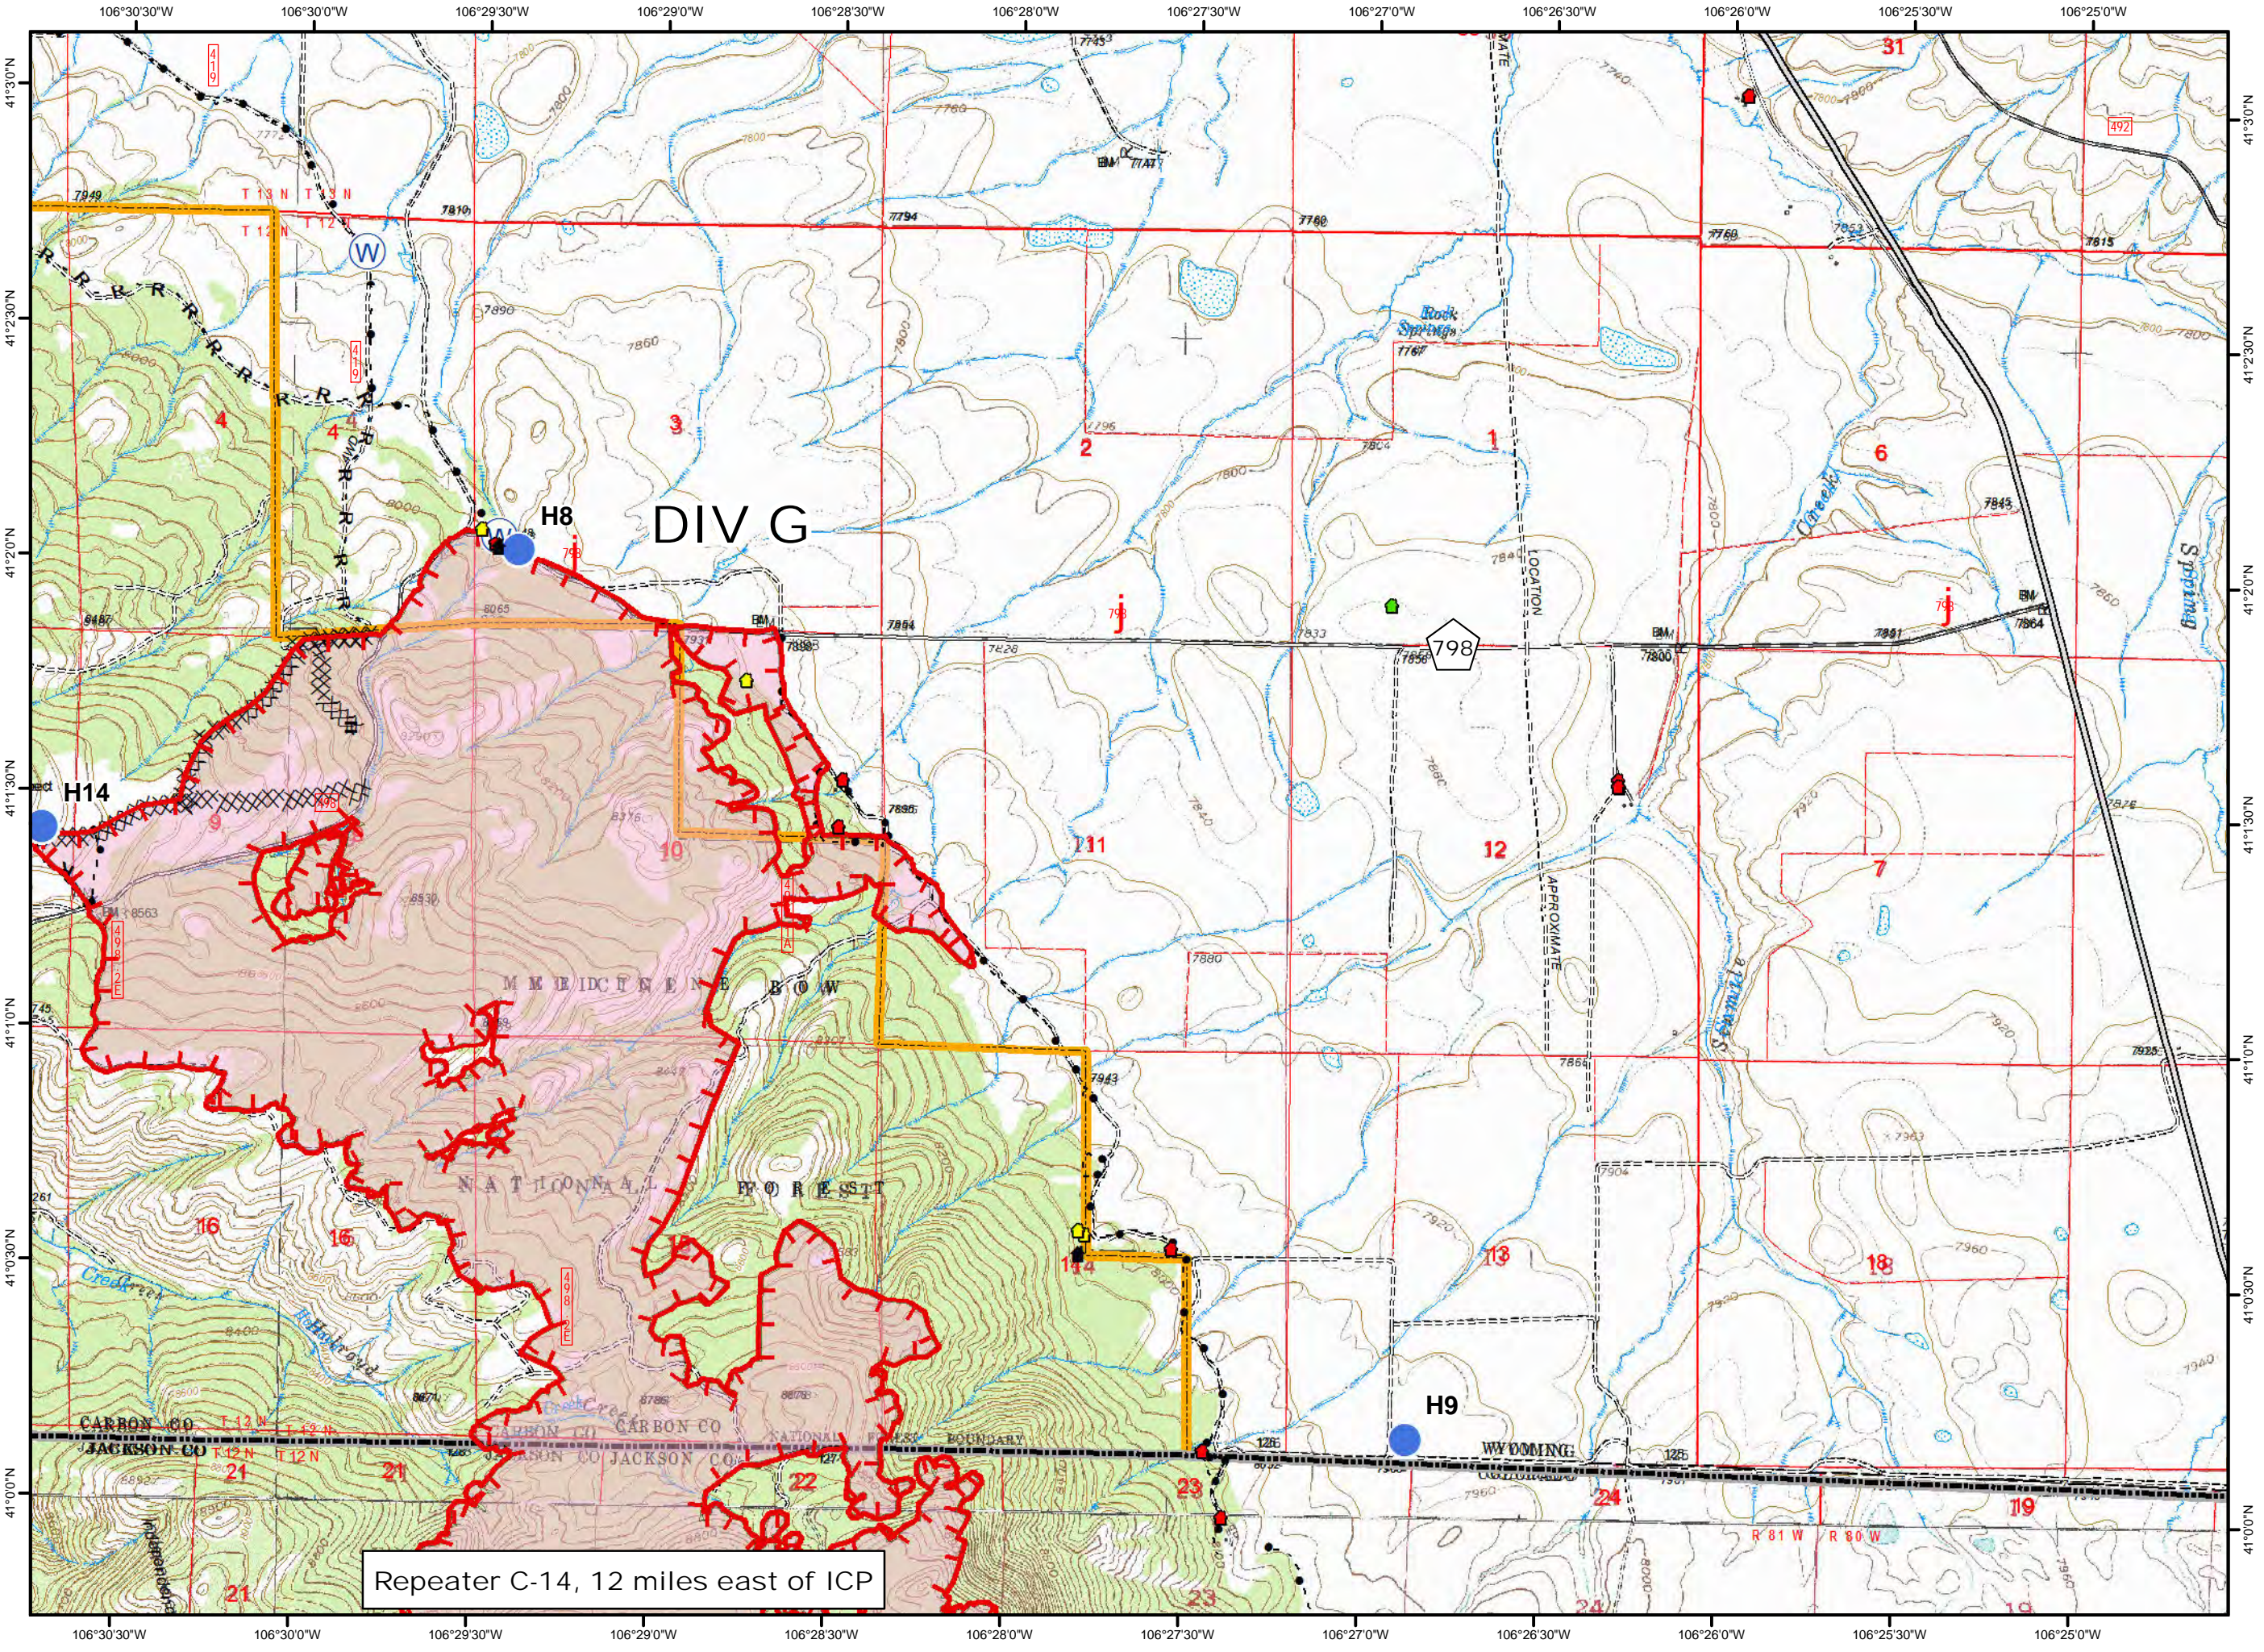

- Legend**
- Defensible, Prep and Hold
 - Defensible, Stand Alone
 - Non-Defensible, Prep and Leave
 - Non-Defensible, Rescue, Drive By
 - Helispot
 - Water Source
 - Uncontrolled Fire Edge
 - Completed Dozer Line
 - H - H - Hand Line
 - R - R - Road as Completed Line
 - Highlighted Manmade Feature

Repeater C-14, 12 miles east of ICP