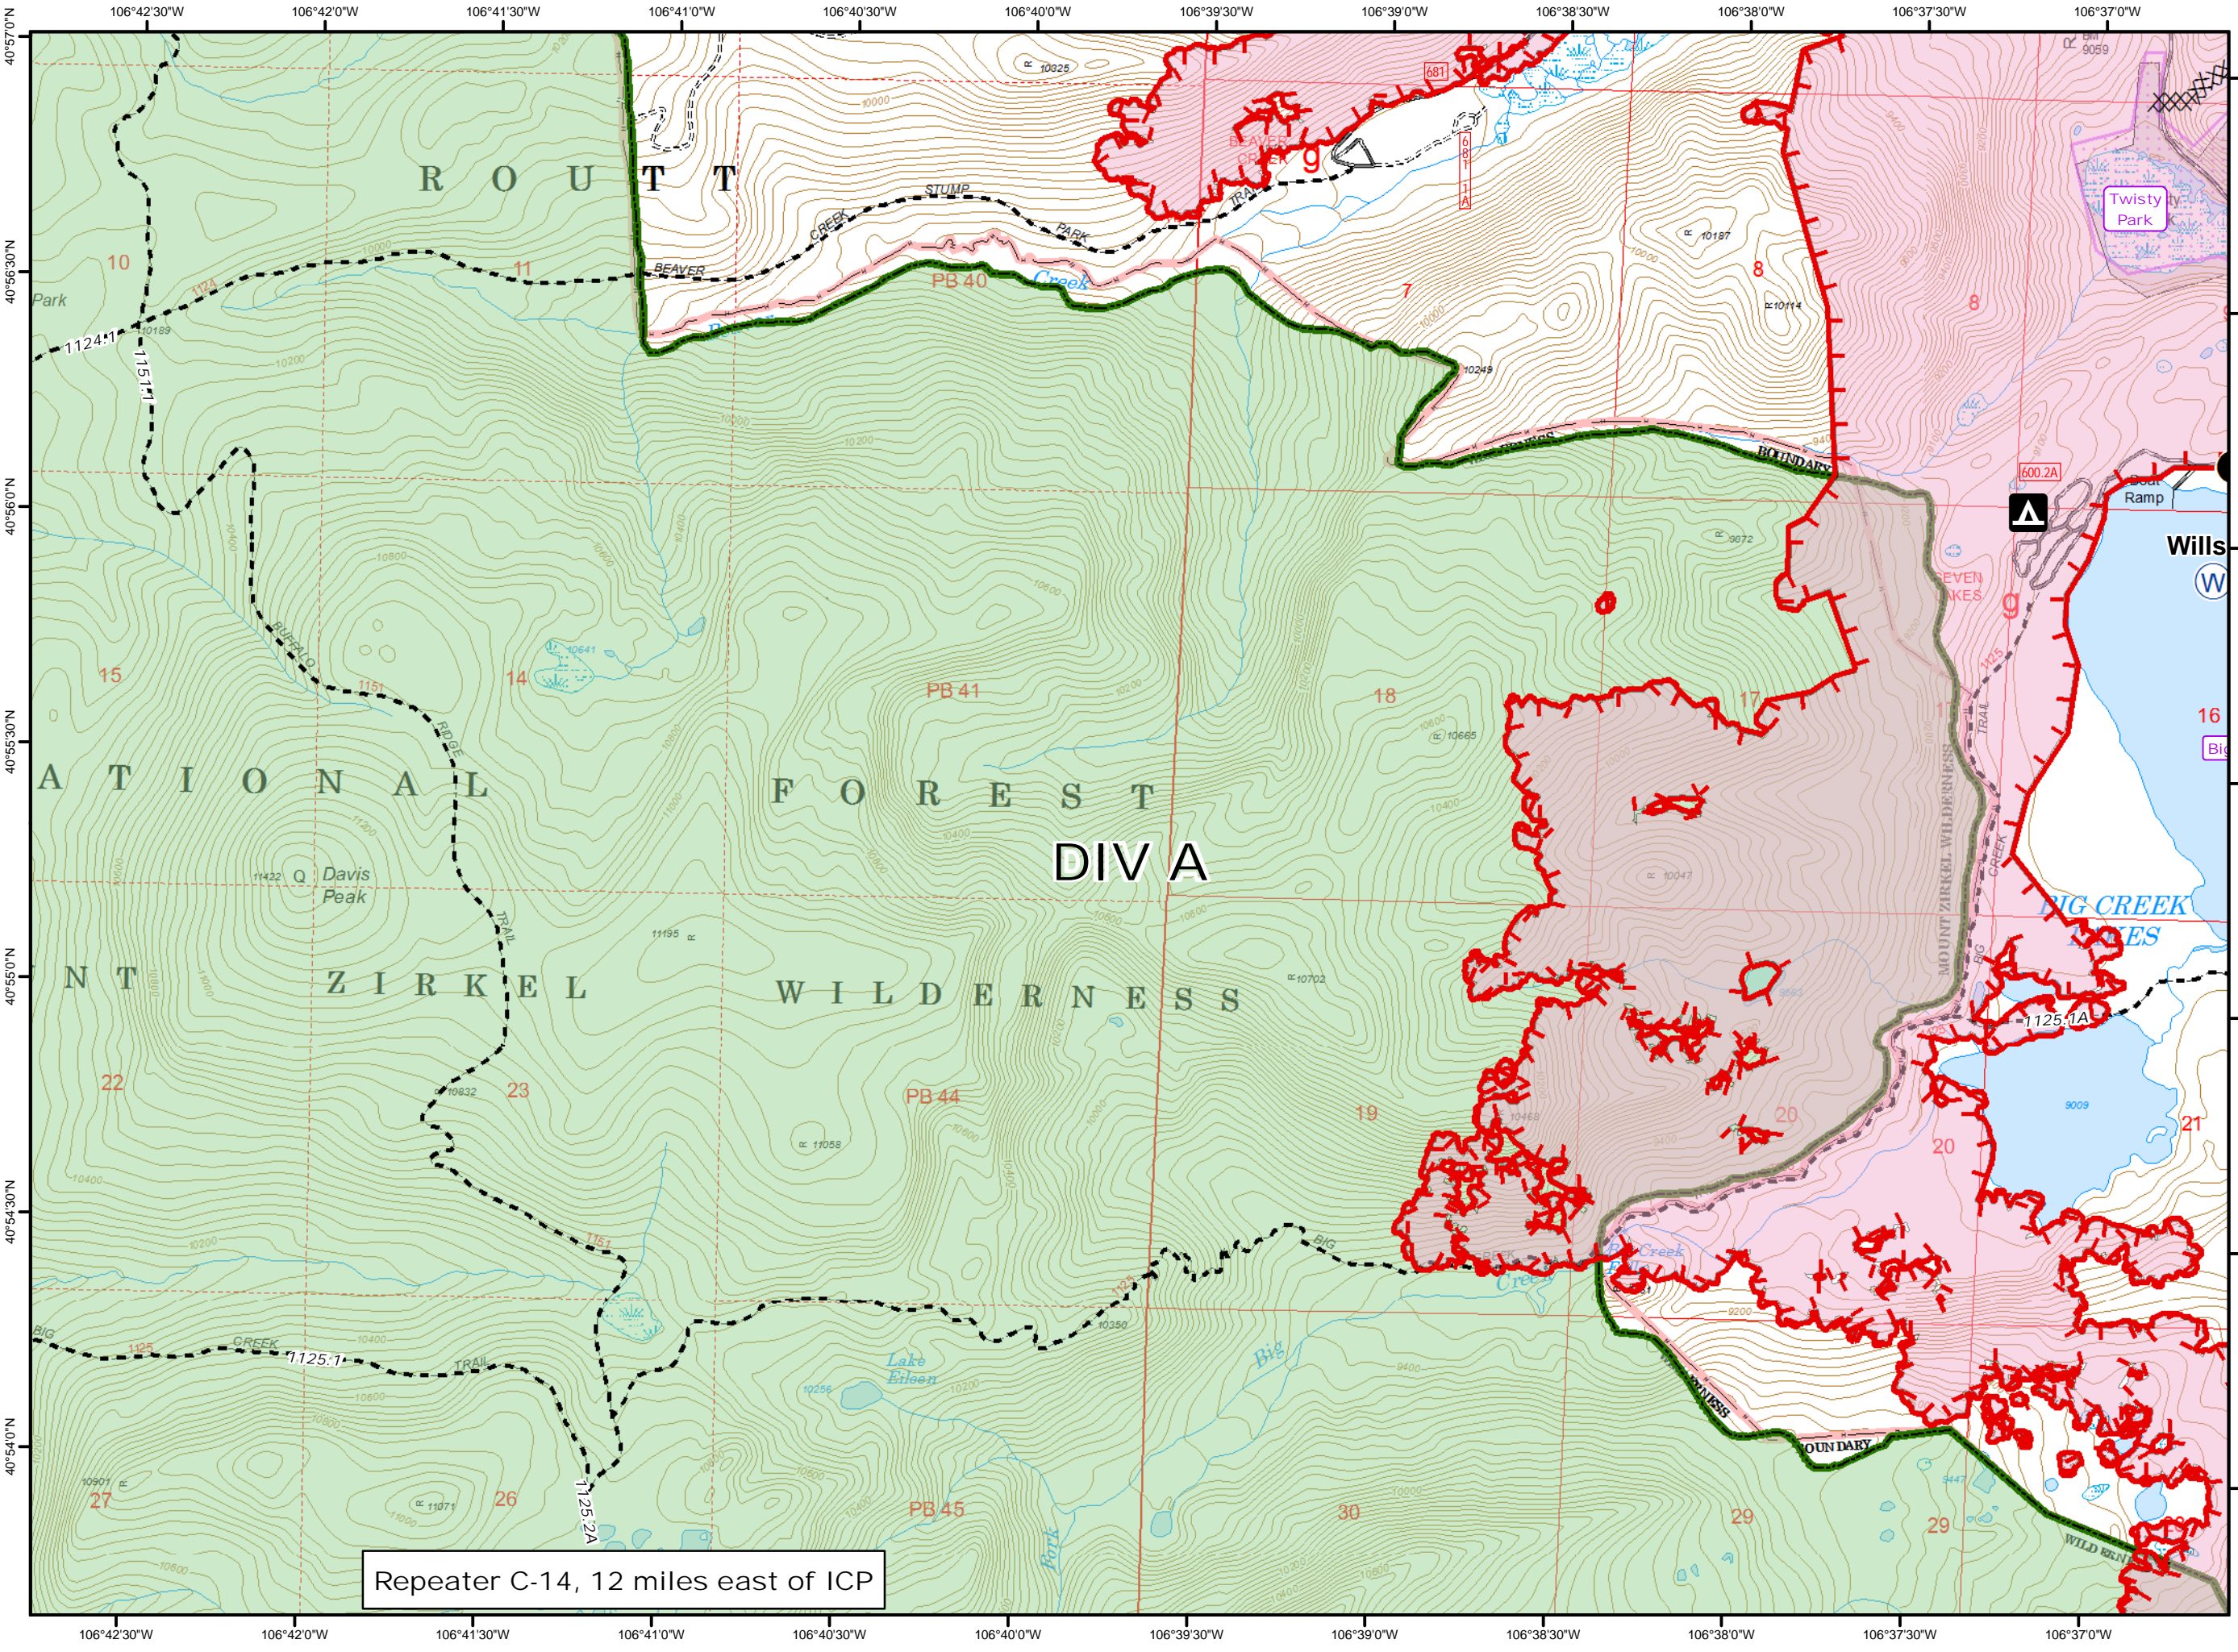

A

Map Created: 8/15/2016  
9:13:08 PM

- Legend**
- Water Source
  - Uncontrolled Fire Edge
  - Completed Dozer Line
  - Subdivisions
  - Wilderness

Repeater C-14, 12 miles east of ICP

0 0.25 0.5 Miles