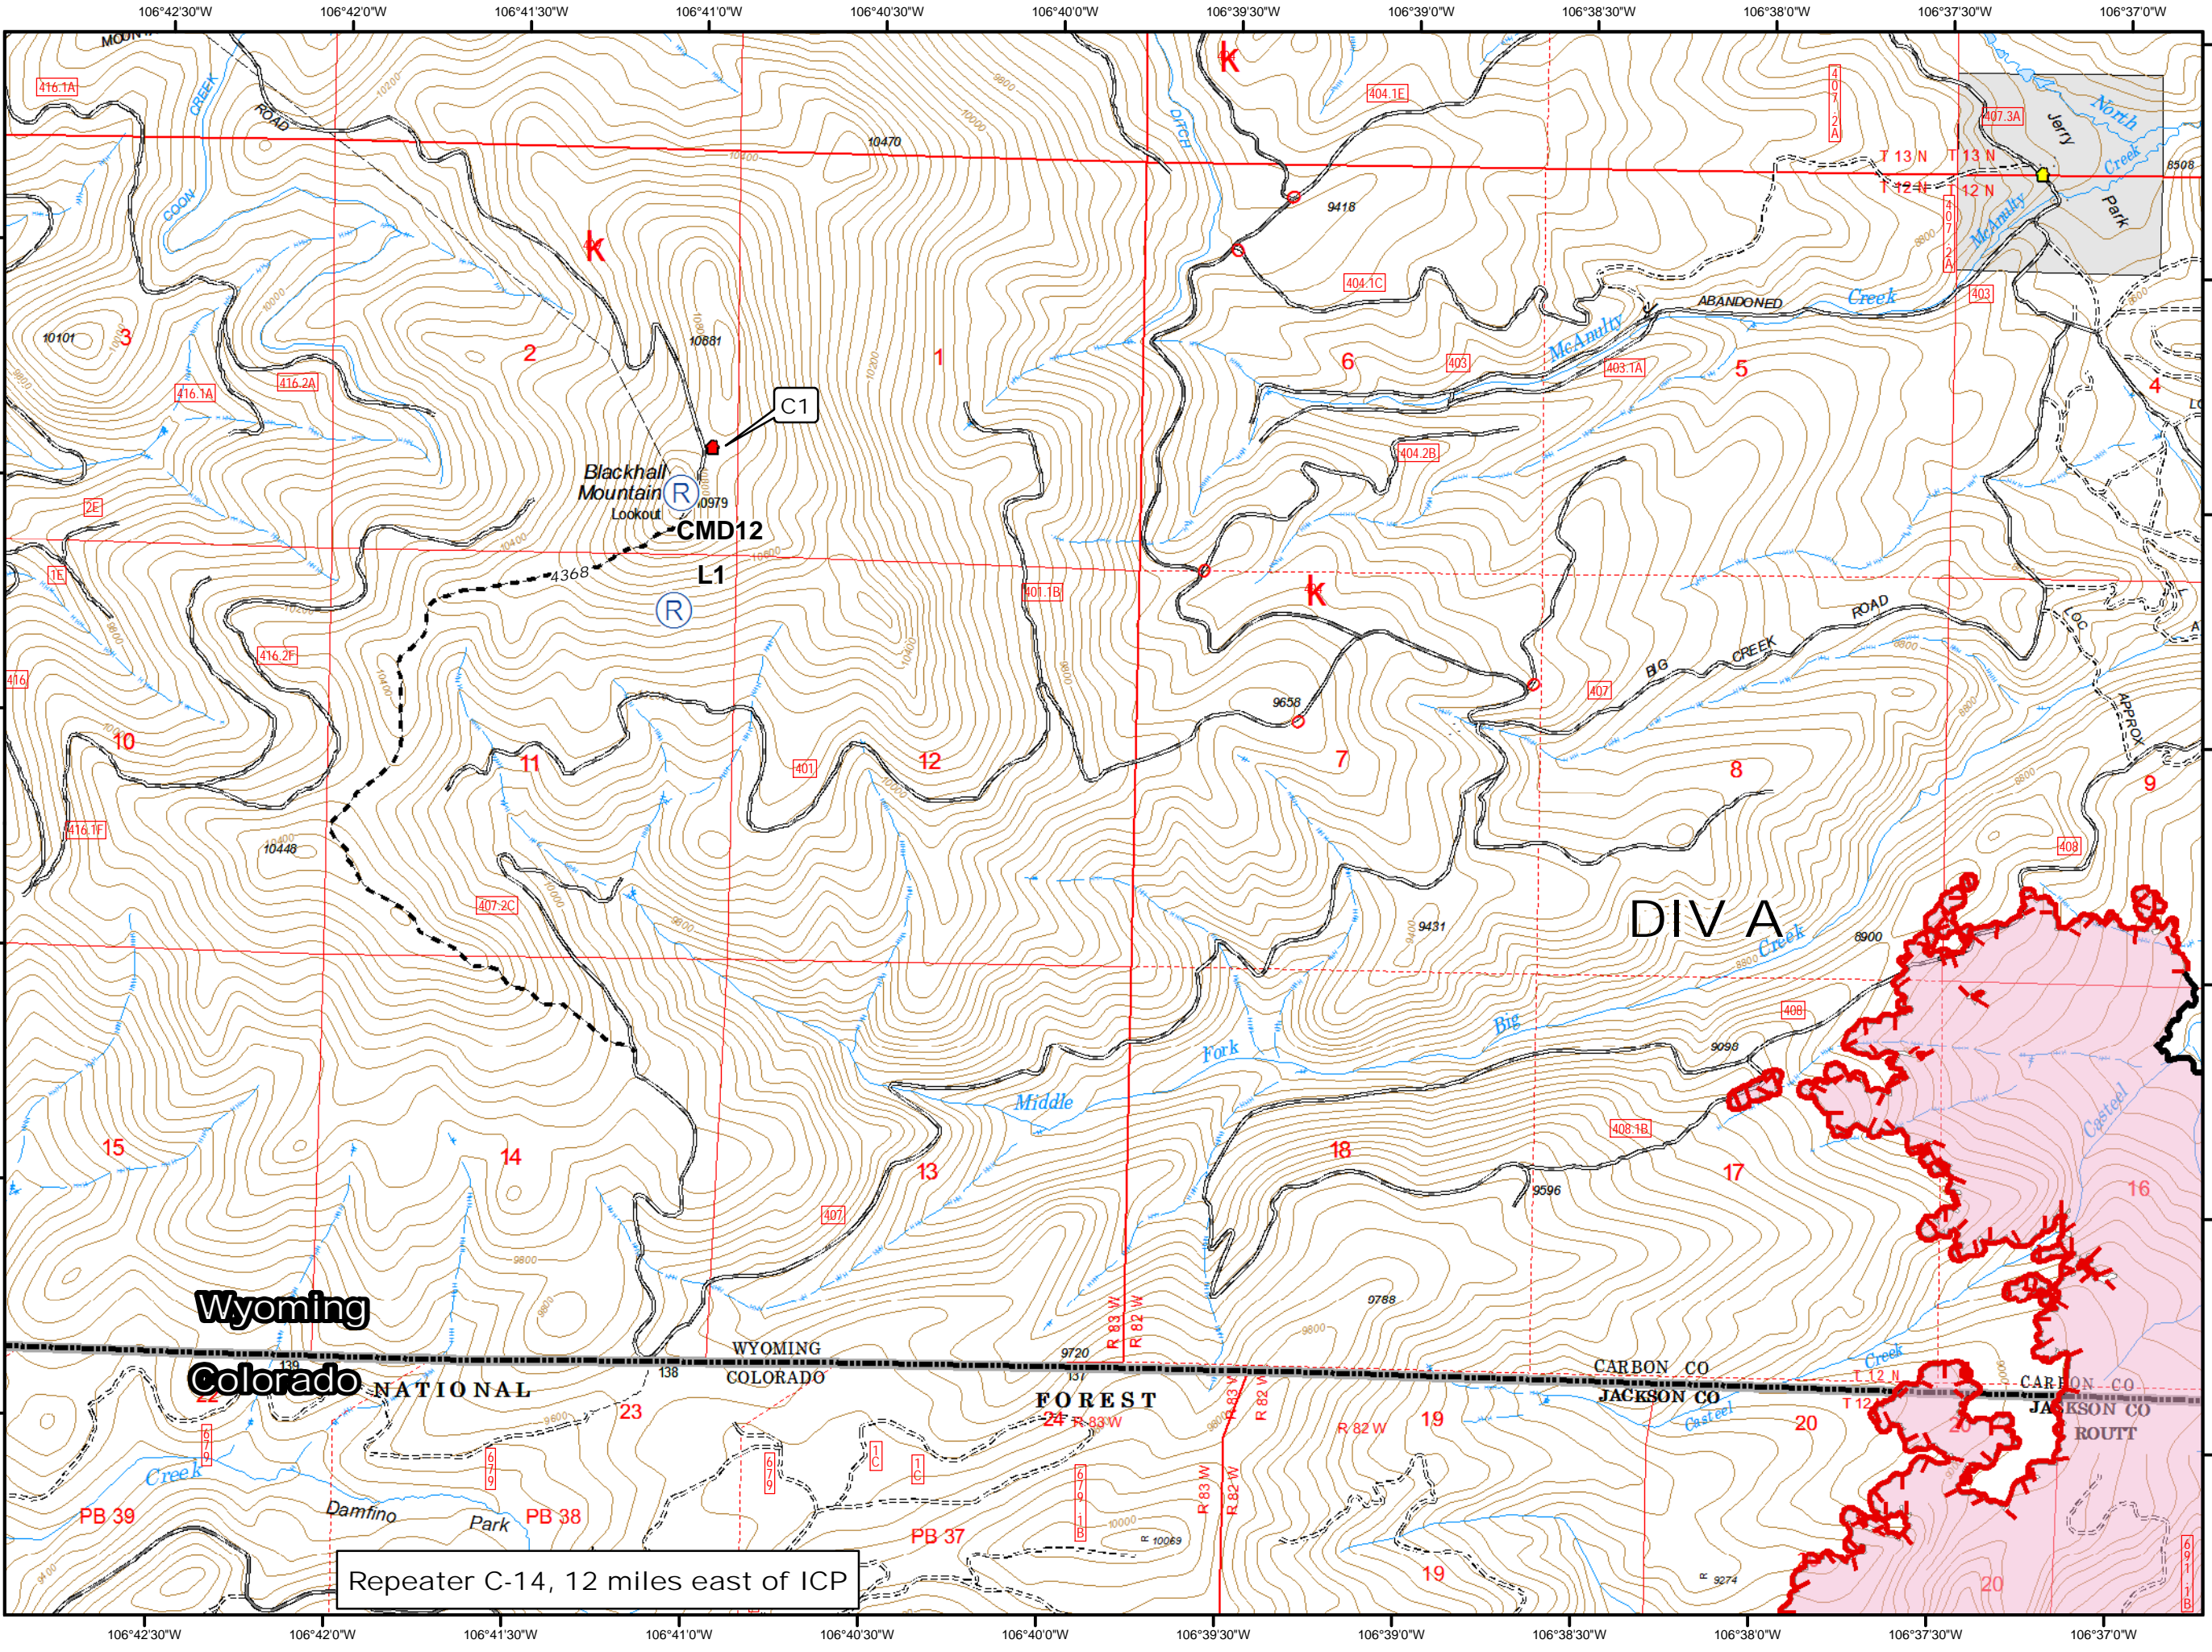

C

Map Created: 8/15/2016  
9:13:08 PM

- Legend**
- Defensible, Prep and Hold
  - Non-Defensible, Prep and Leave
  - Repeater
  - Uncontrolled Fire Edge
  - Completed Line

Repeater C-14, 12 miles east of ICP