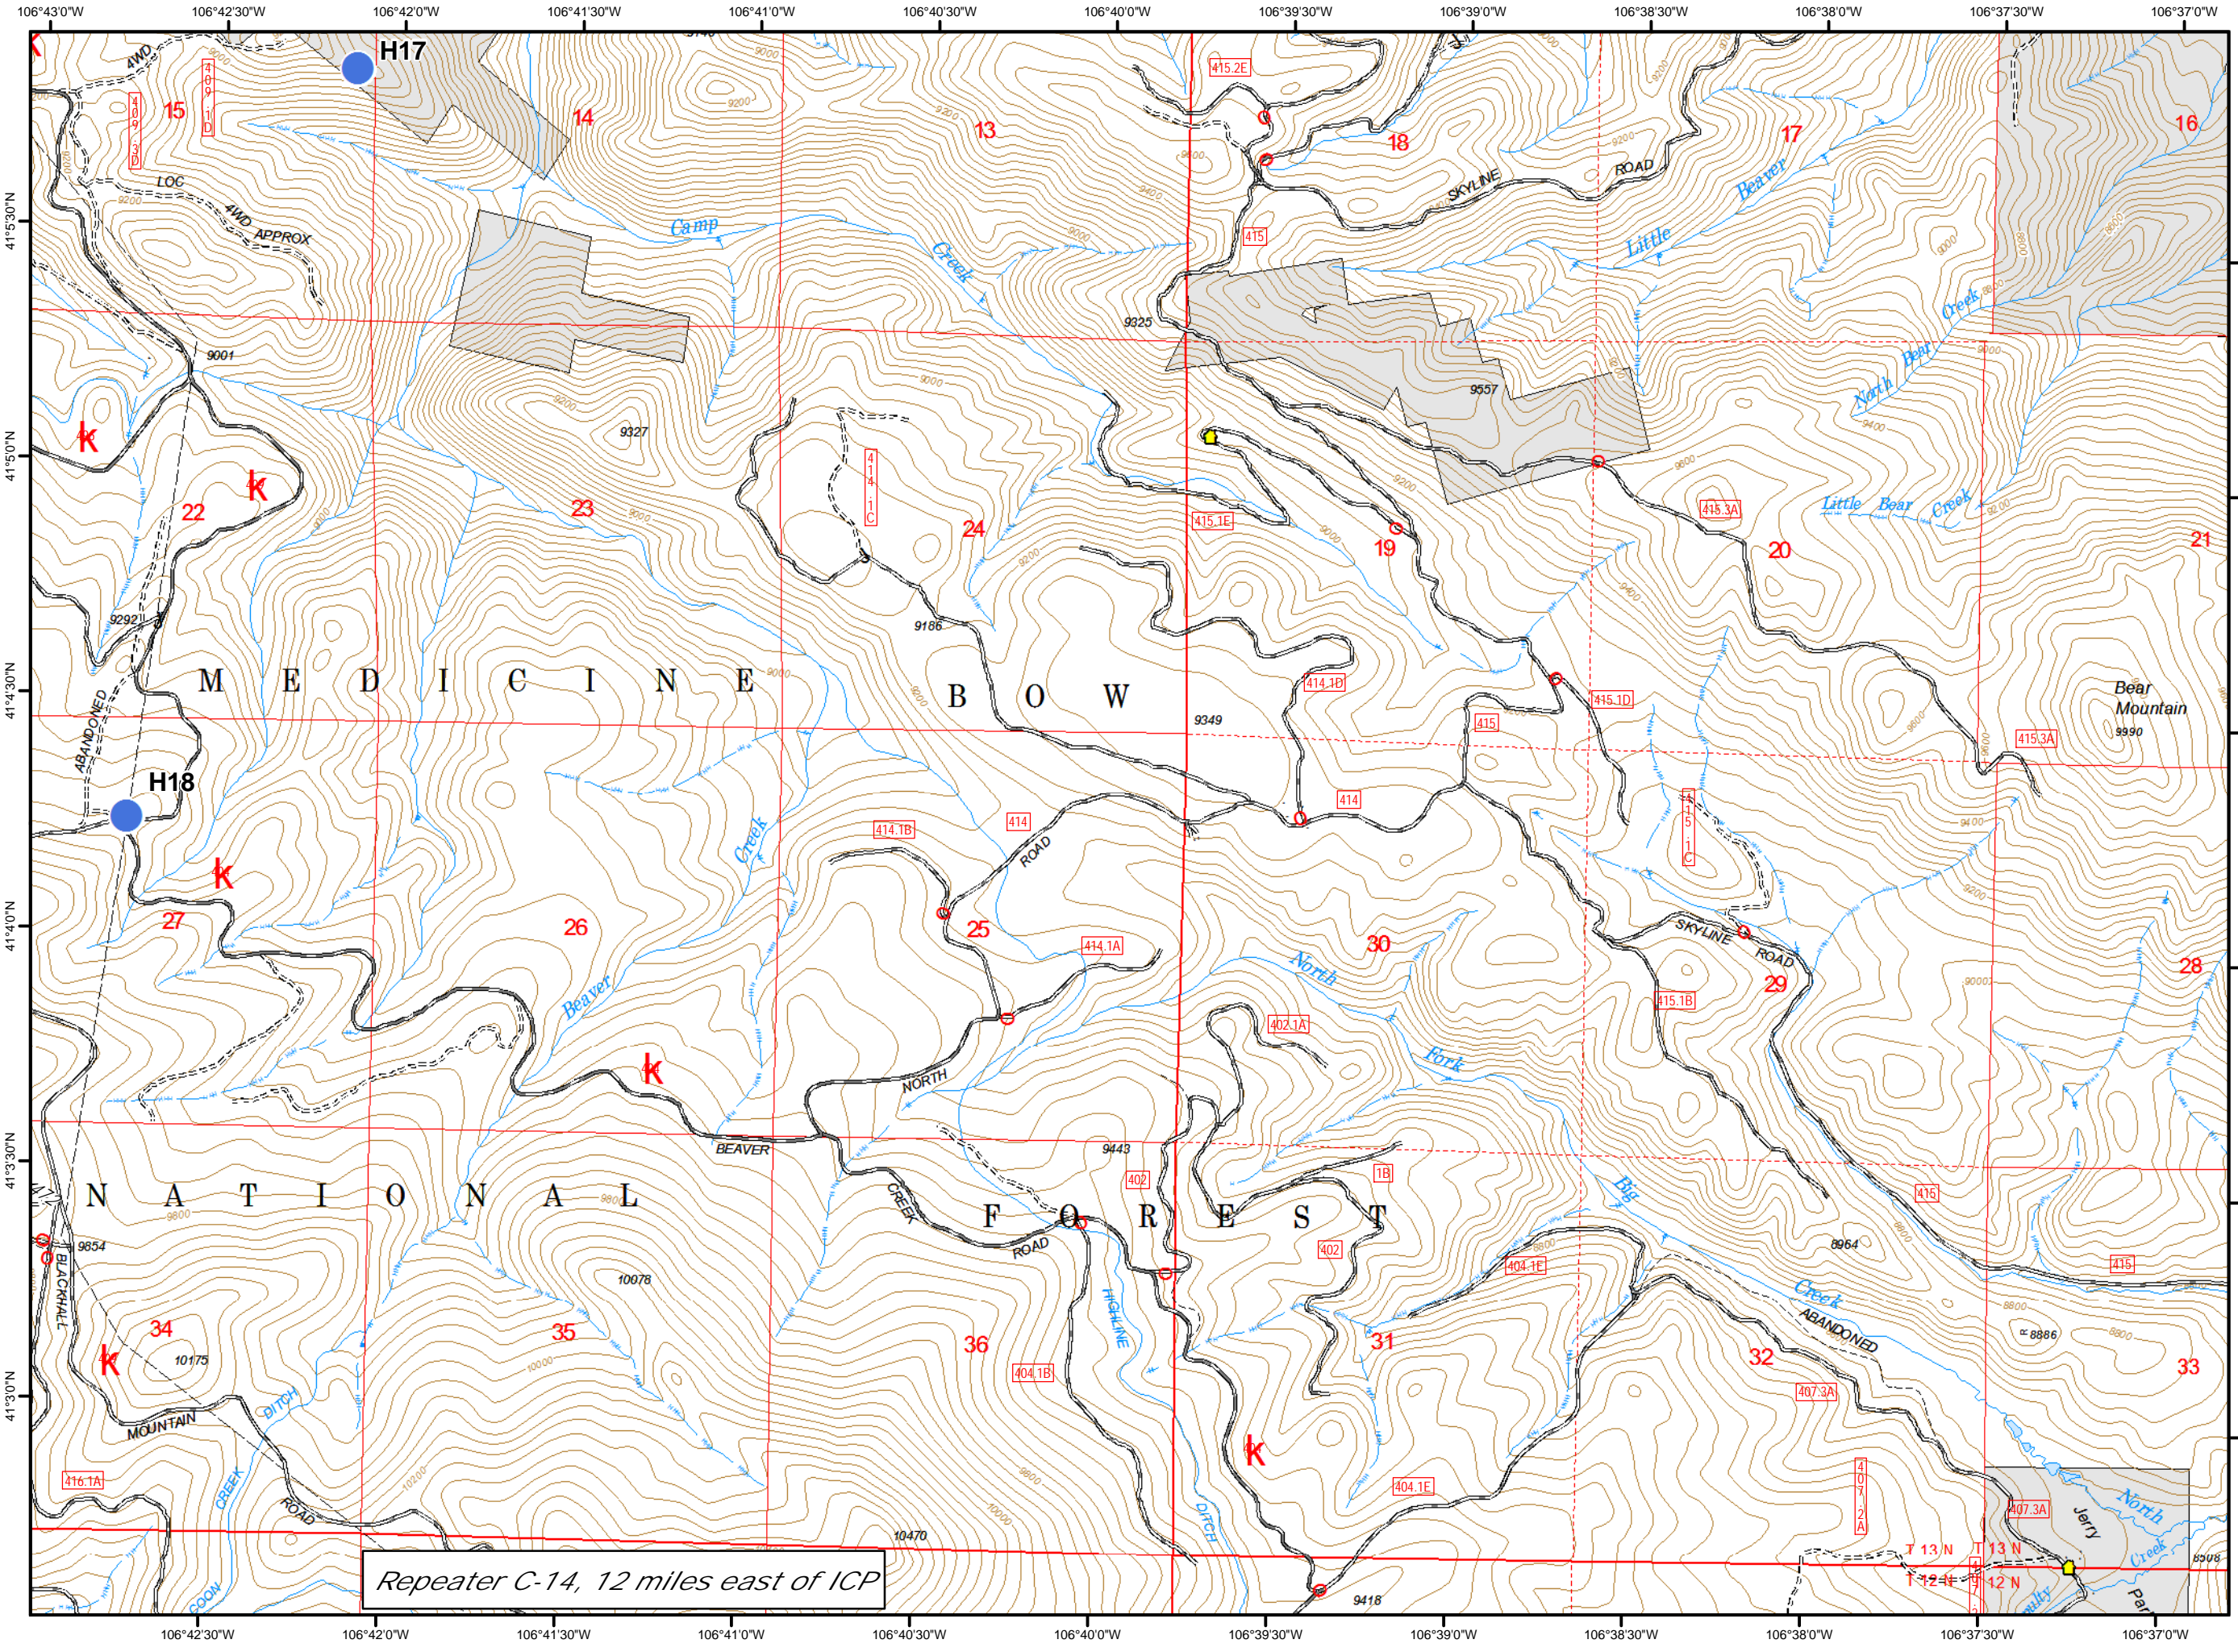

D  
Map Created: 8/15/2016  
9:13:08 PM

- Legend**
- Non-Defensible, Prep and Leave
  - Helispot

Repeater C-14, 12 miles east of ICP