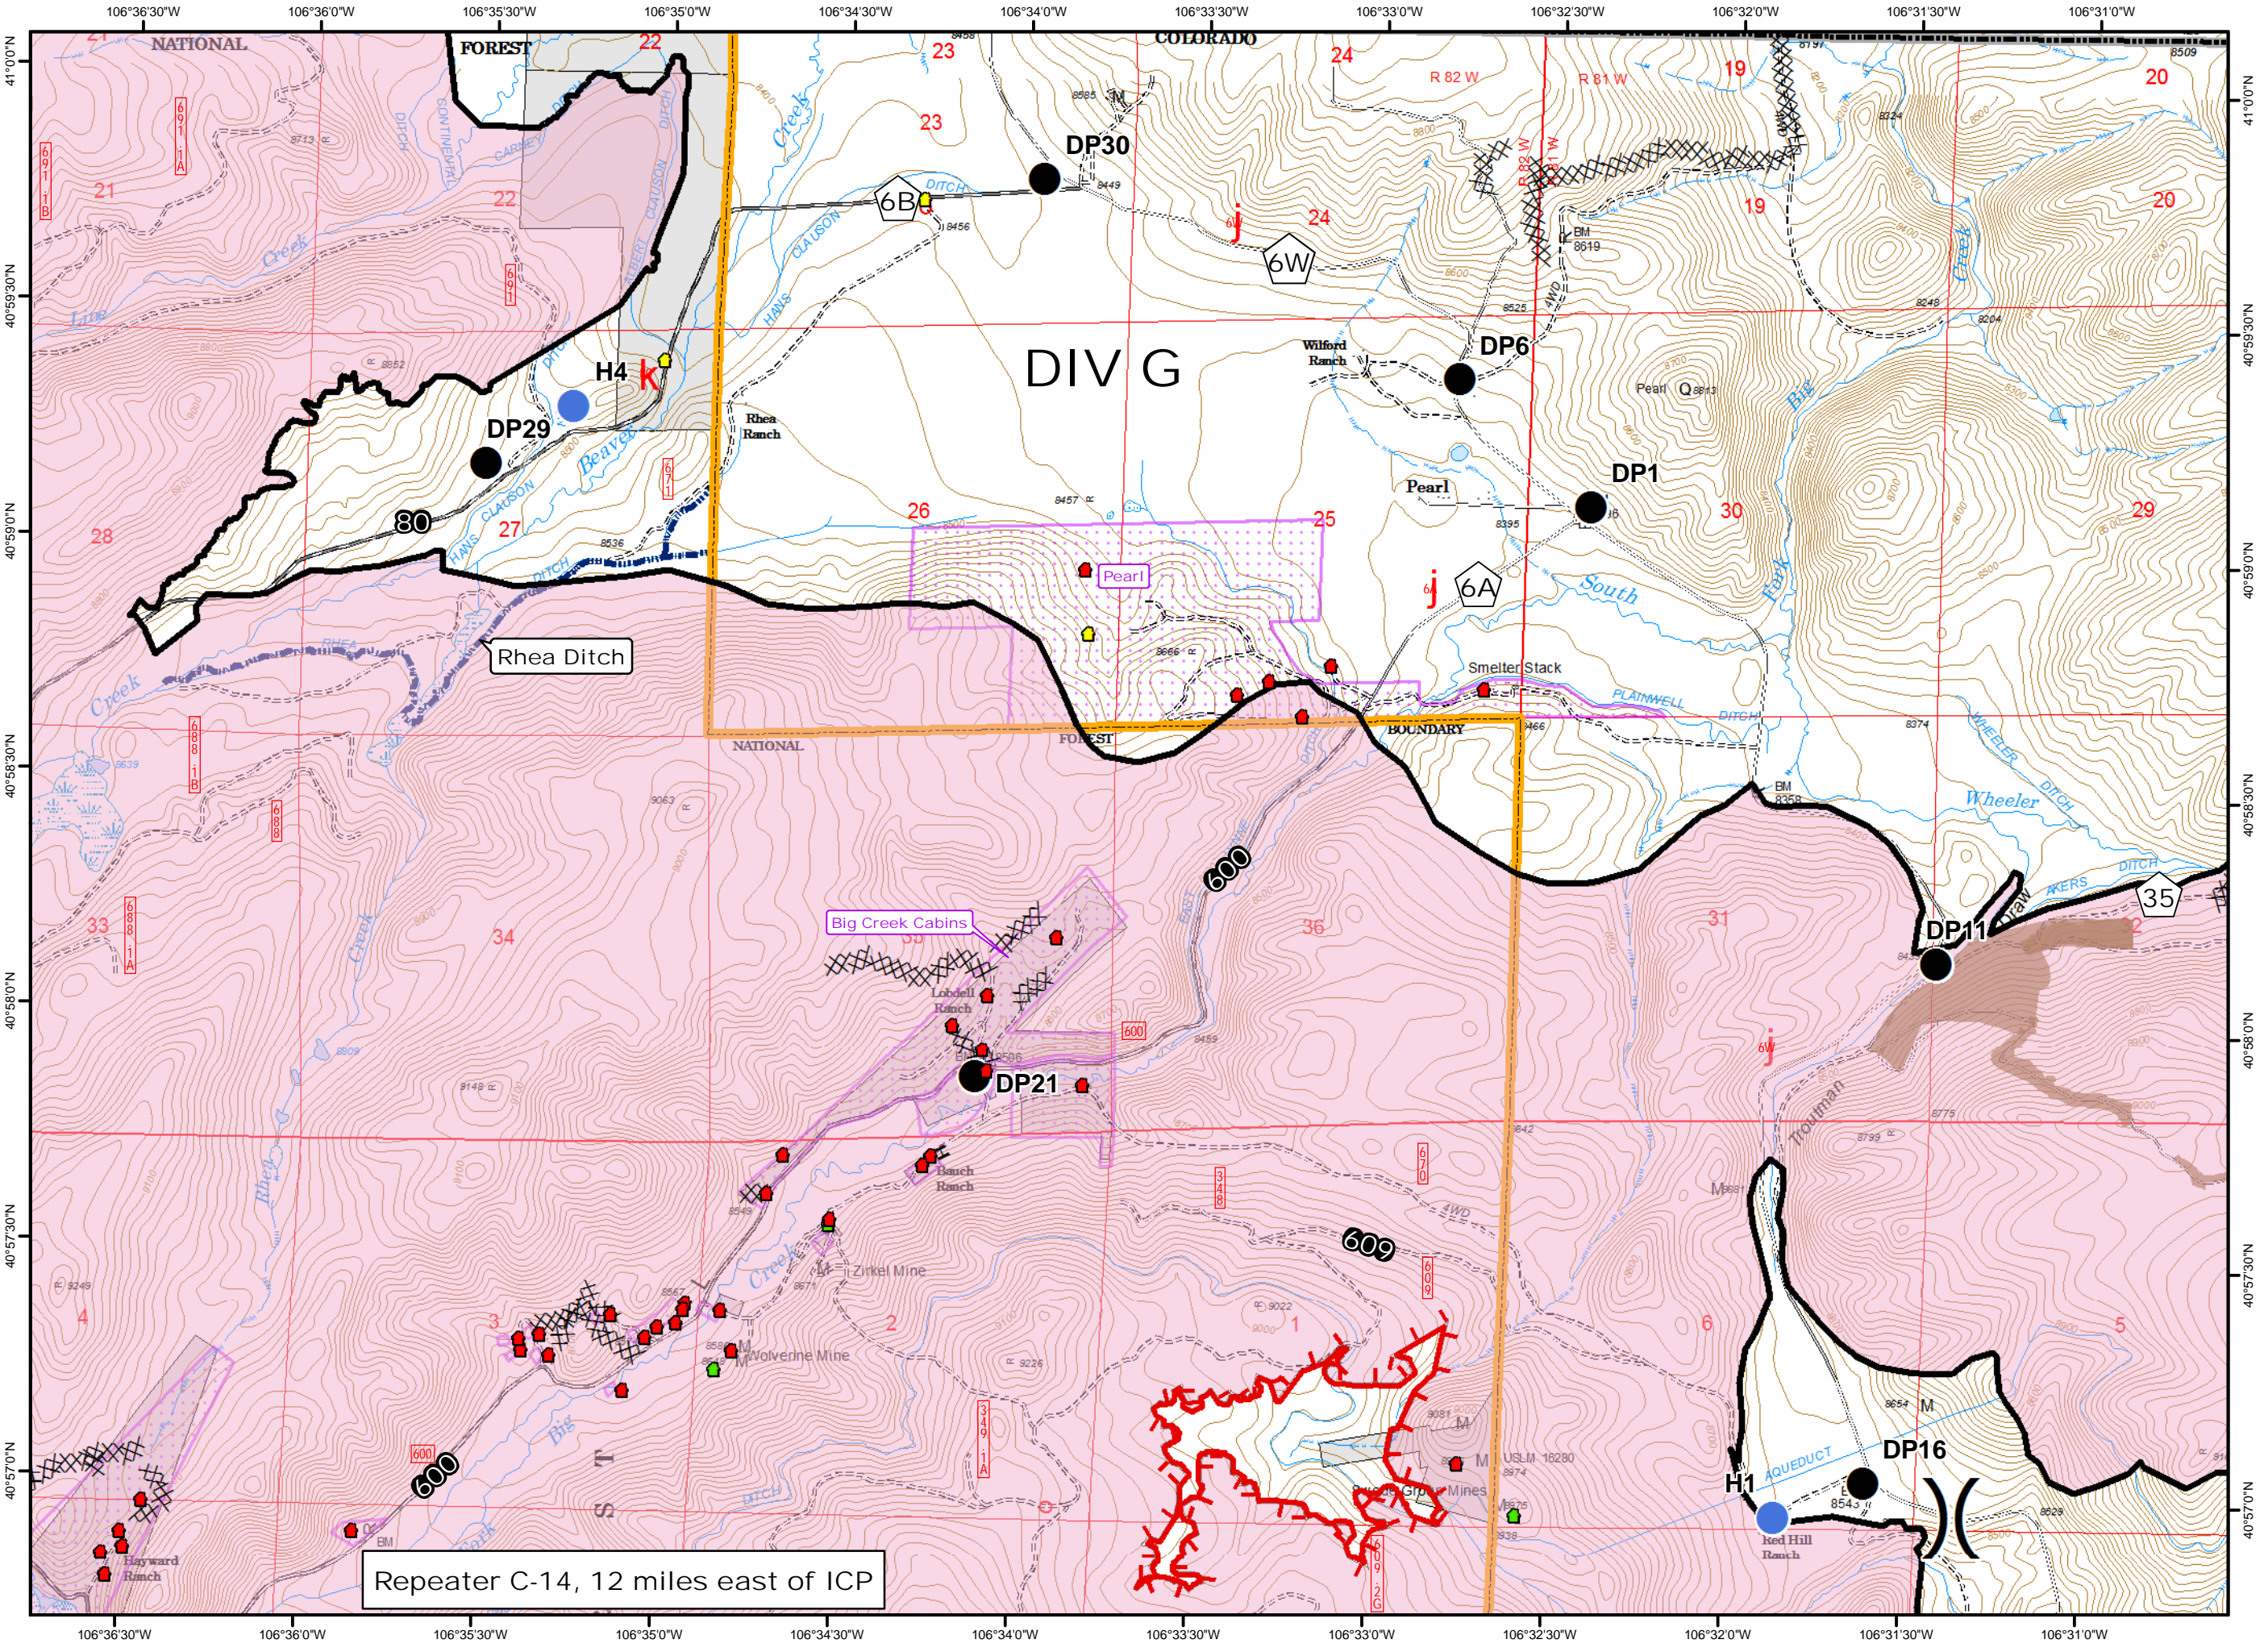

G

Map Created: 8/15/2016
 9:13:08 PM

- Legend**
- Defensible, Prep and Hold
 - Defensible, Stand Alone
 - Non-Defensible, Prep and Leave
 - Drop Point
 - Helispot
 - Uncontrolled Fire Edge
 - Completed Dozer Line
 - Completed Line
 - H - H - Hand Line
 - Subdivisions
 - Fuel Treatments

Repeater C-14, 12 miles east of ICP