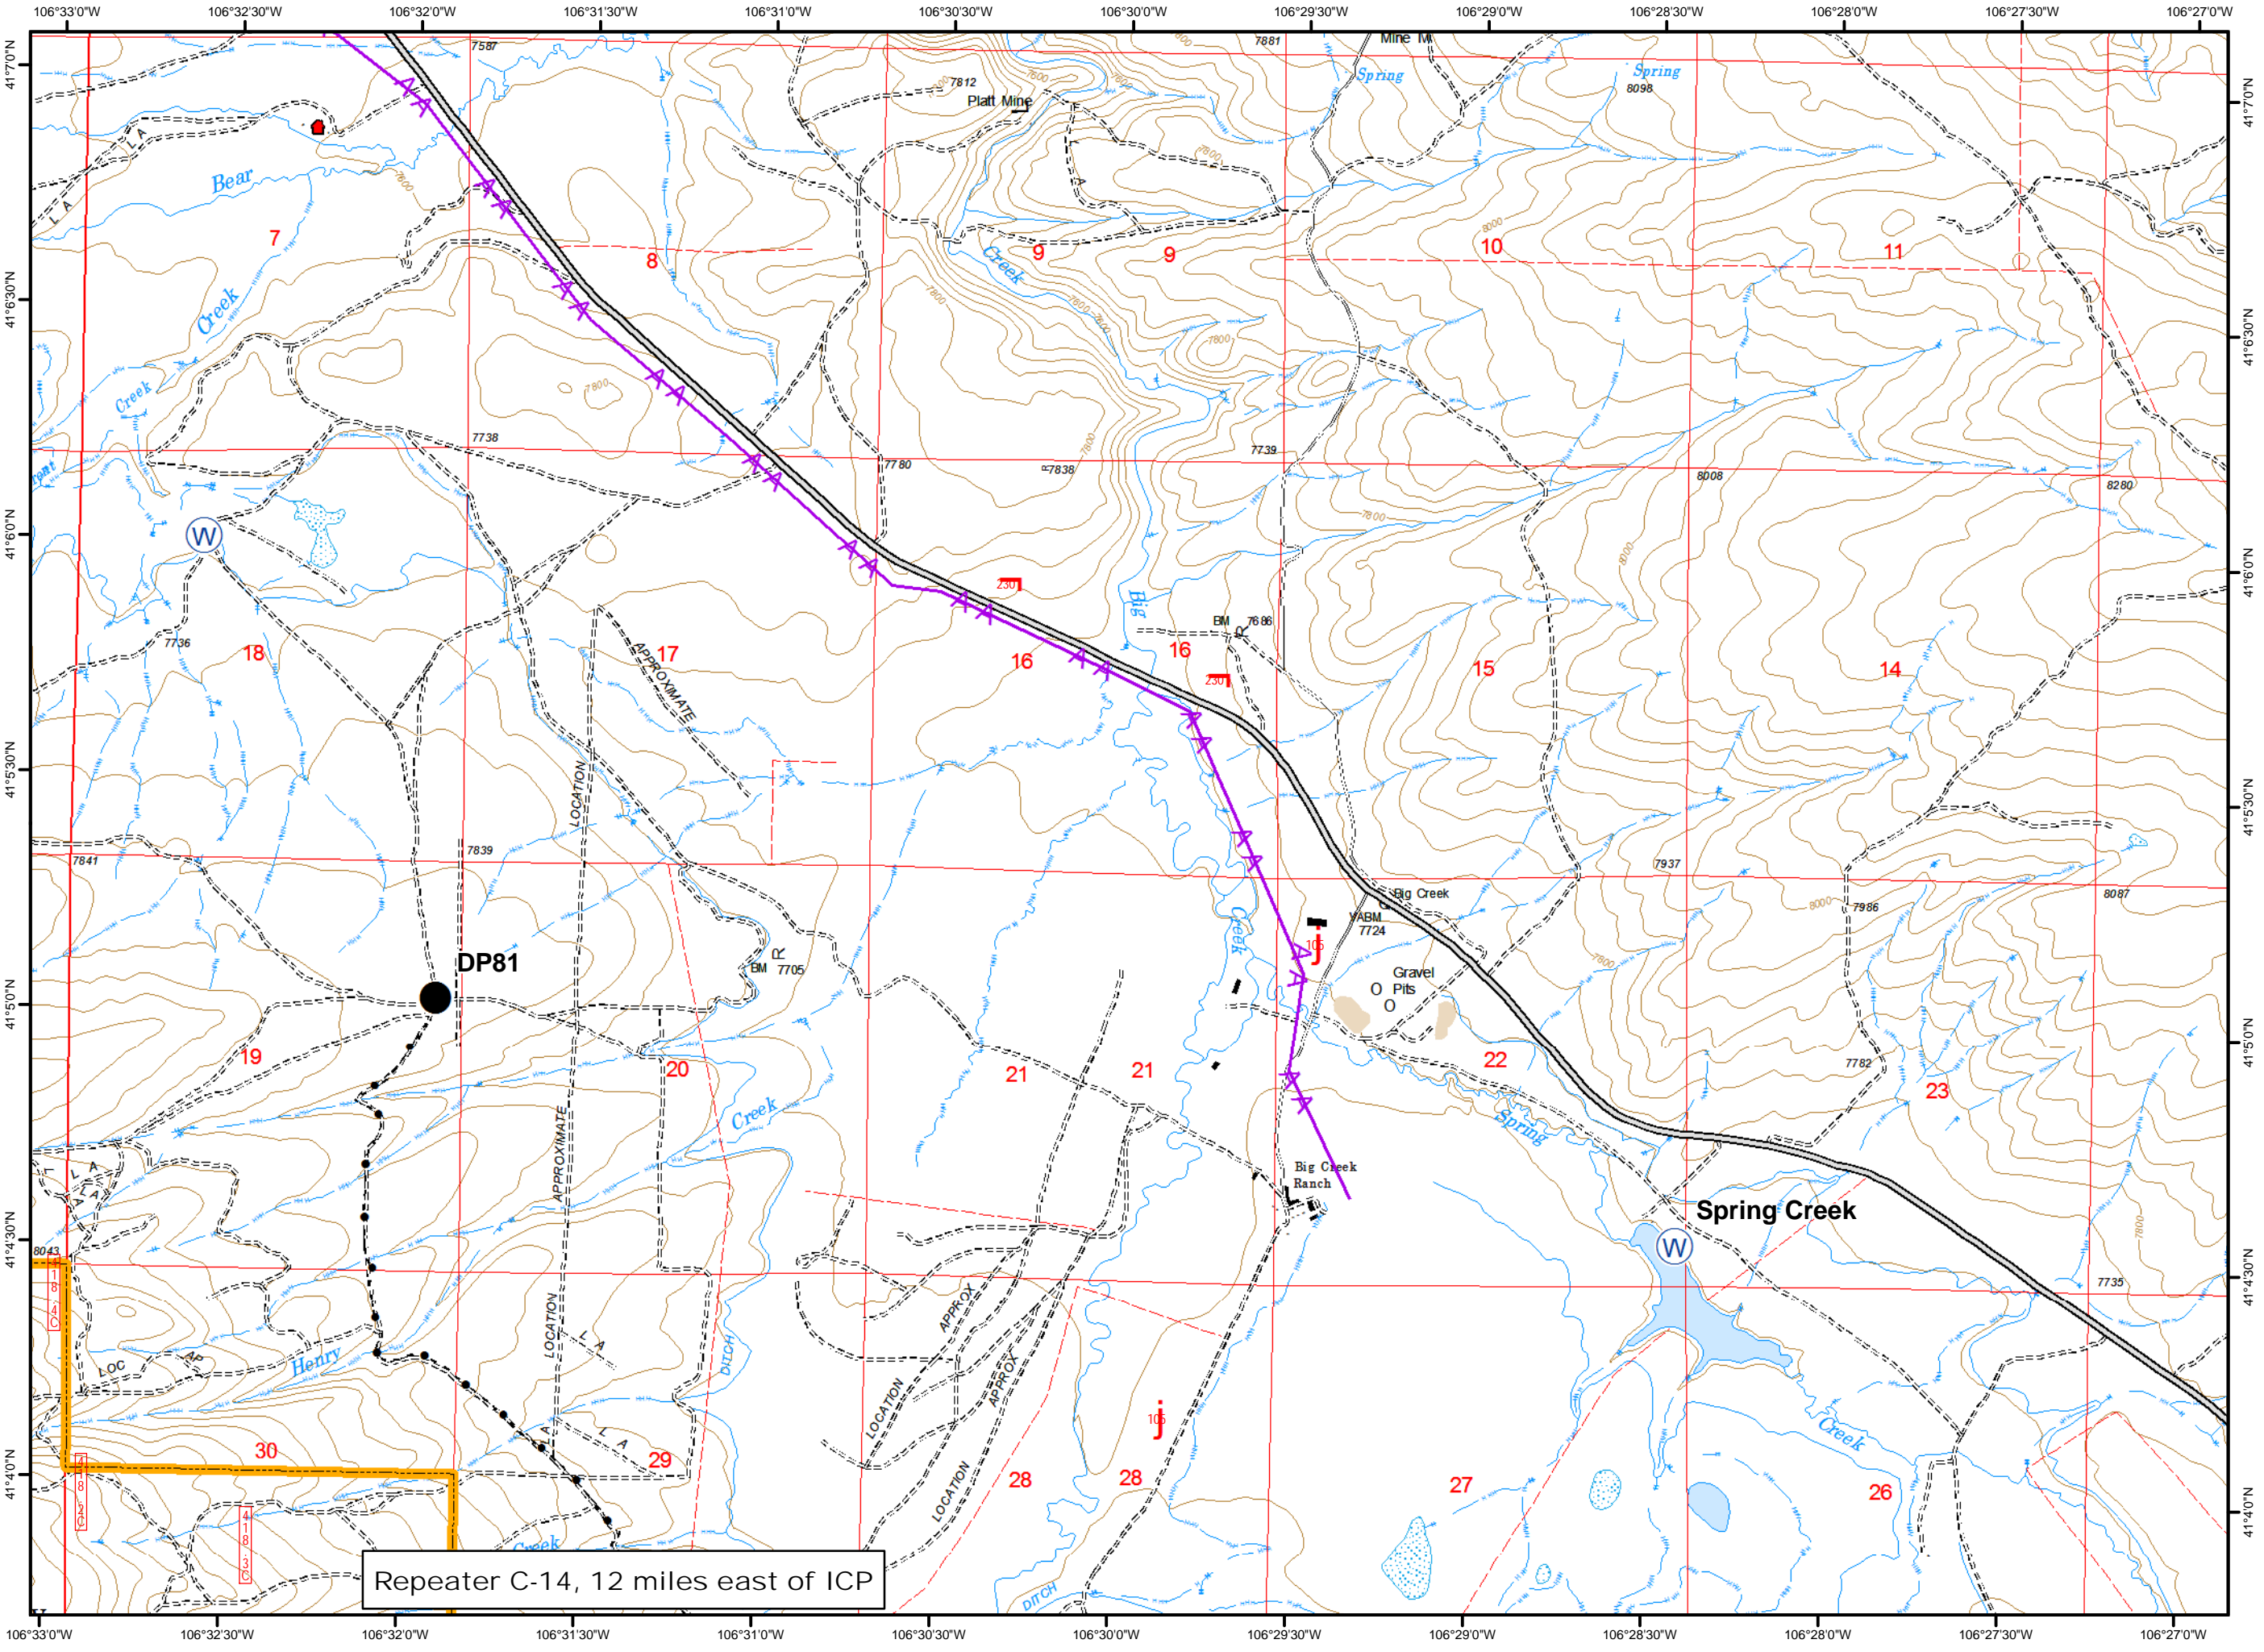

- Legend**
- Defensible, Prep and Hold
 - Drop Point
 - Water Source
 - Highlighted Manmade Feature
 - Powerlines

Repeater C-14, 12 miles east of ICP