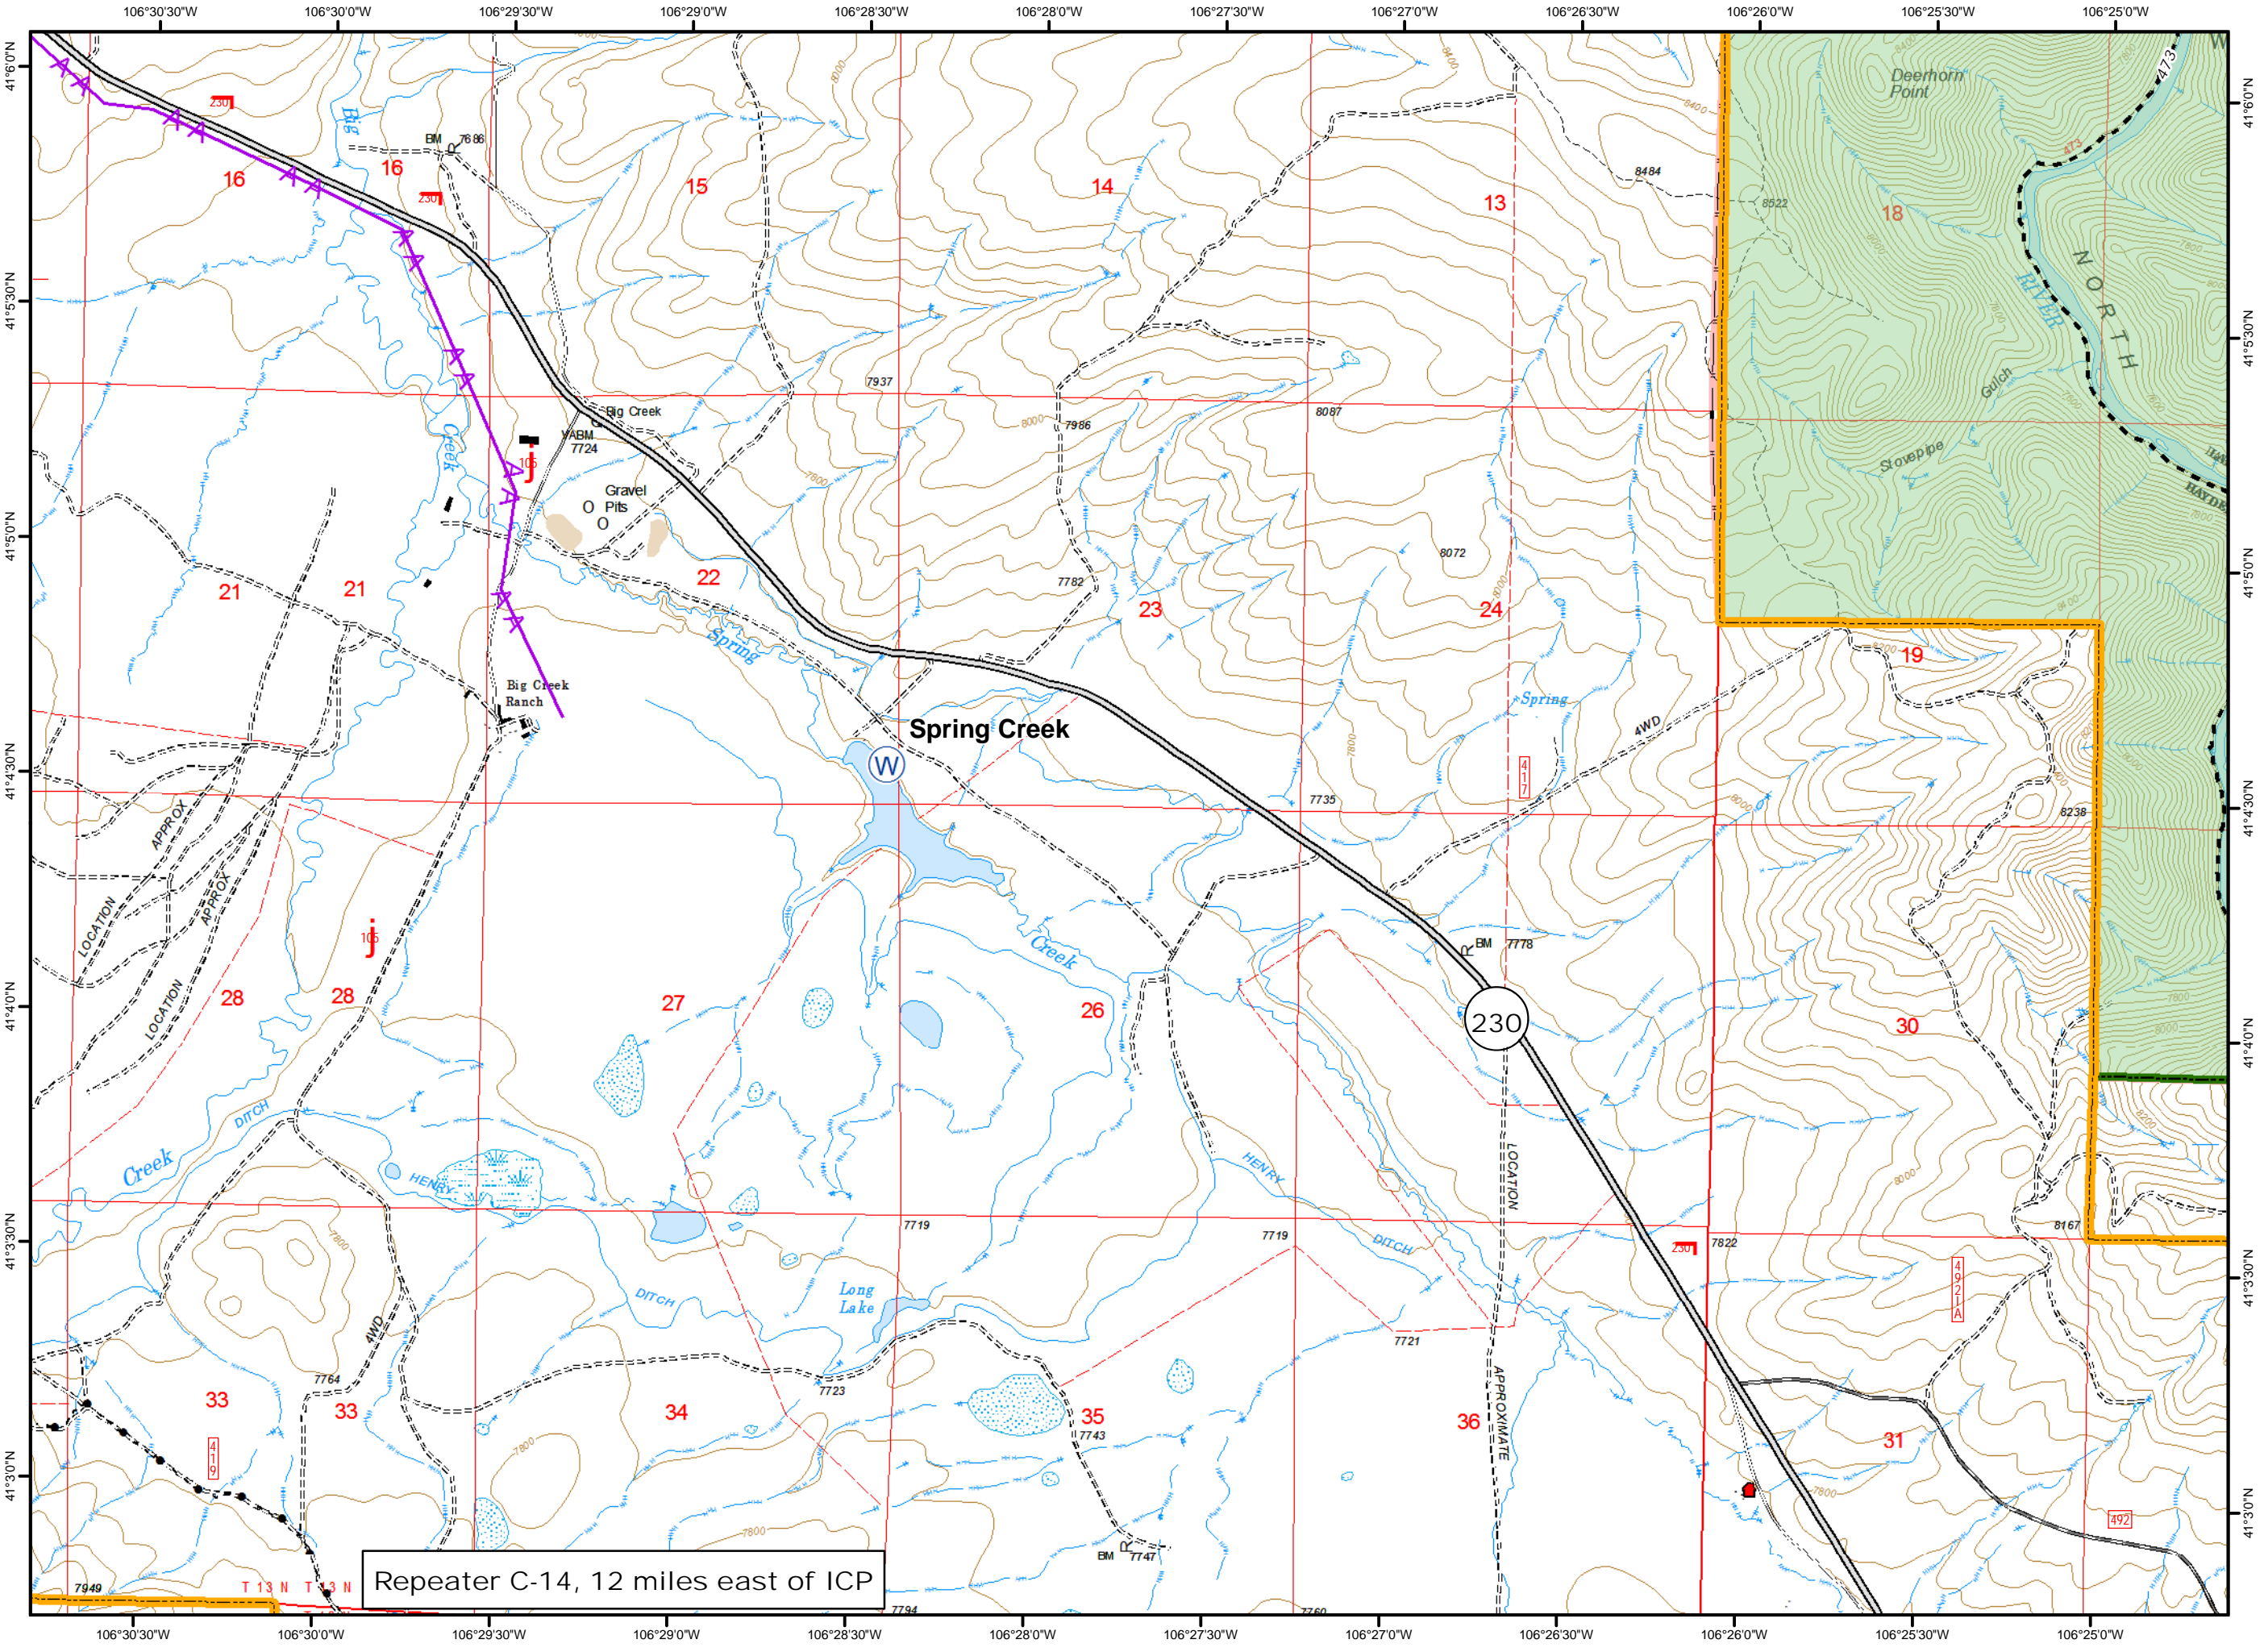

Map Created: 8/15/2016
9:13:08 PM

- Legend**
- Defensible, Prep and Hold
 - Water Source
 - Highlighted Manmade Feature
 - Powerlines
 - Wilderness

Repeater C-14, 12 miles east of ICP