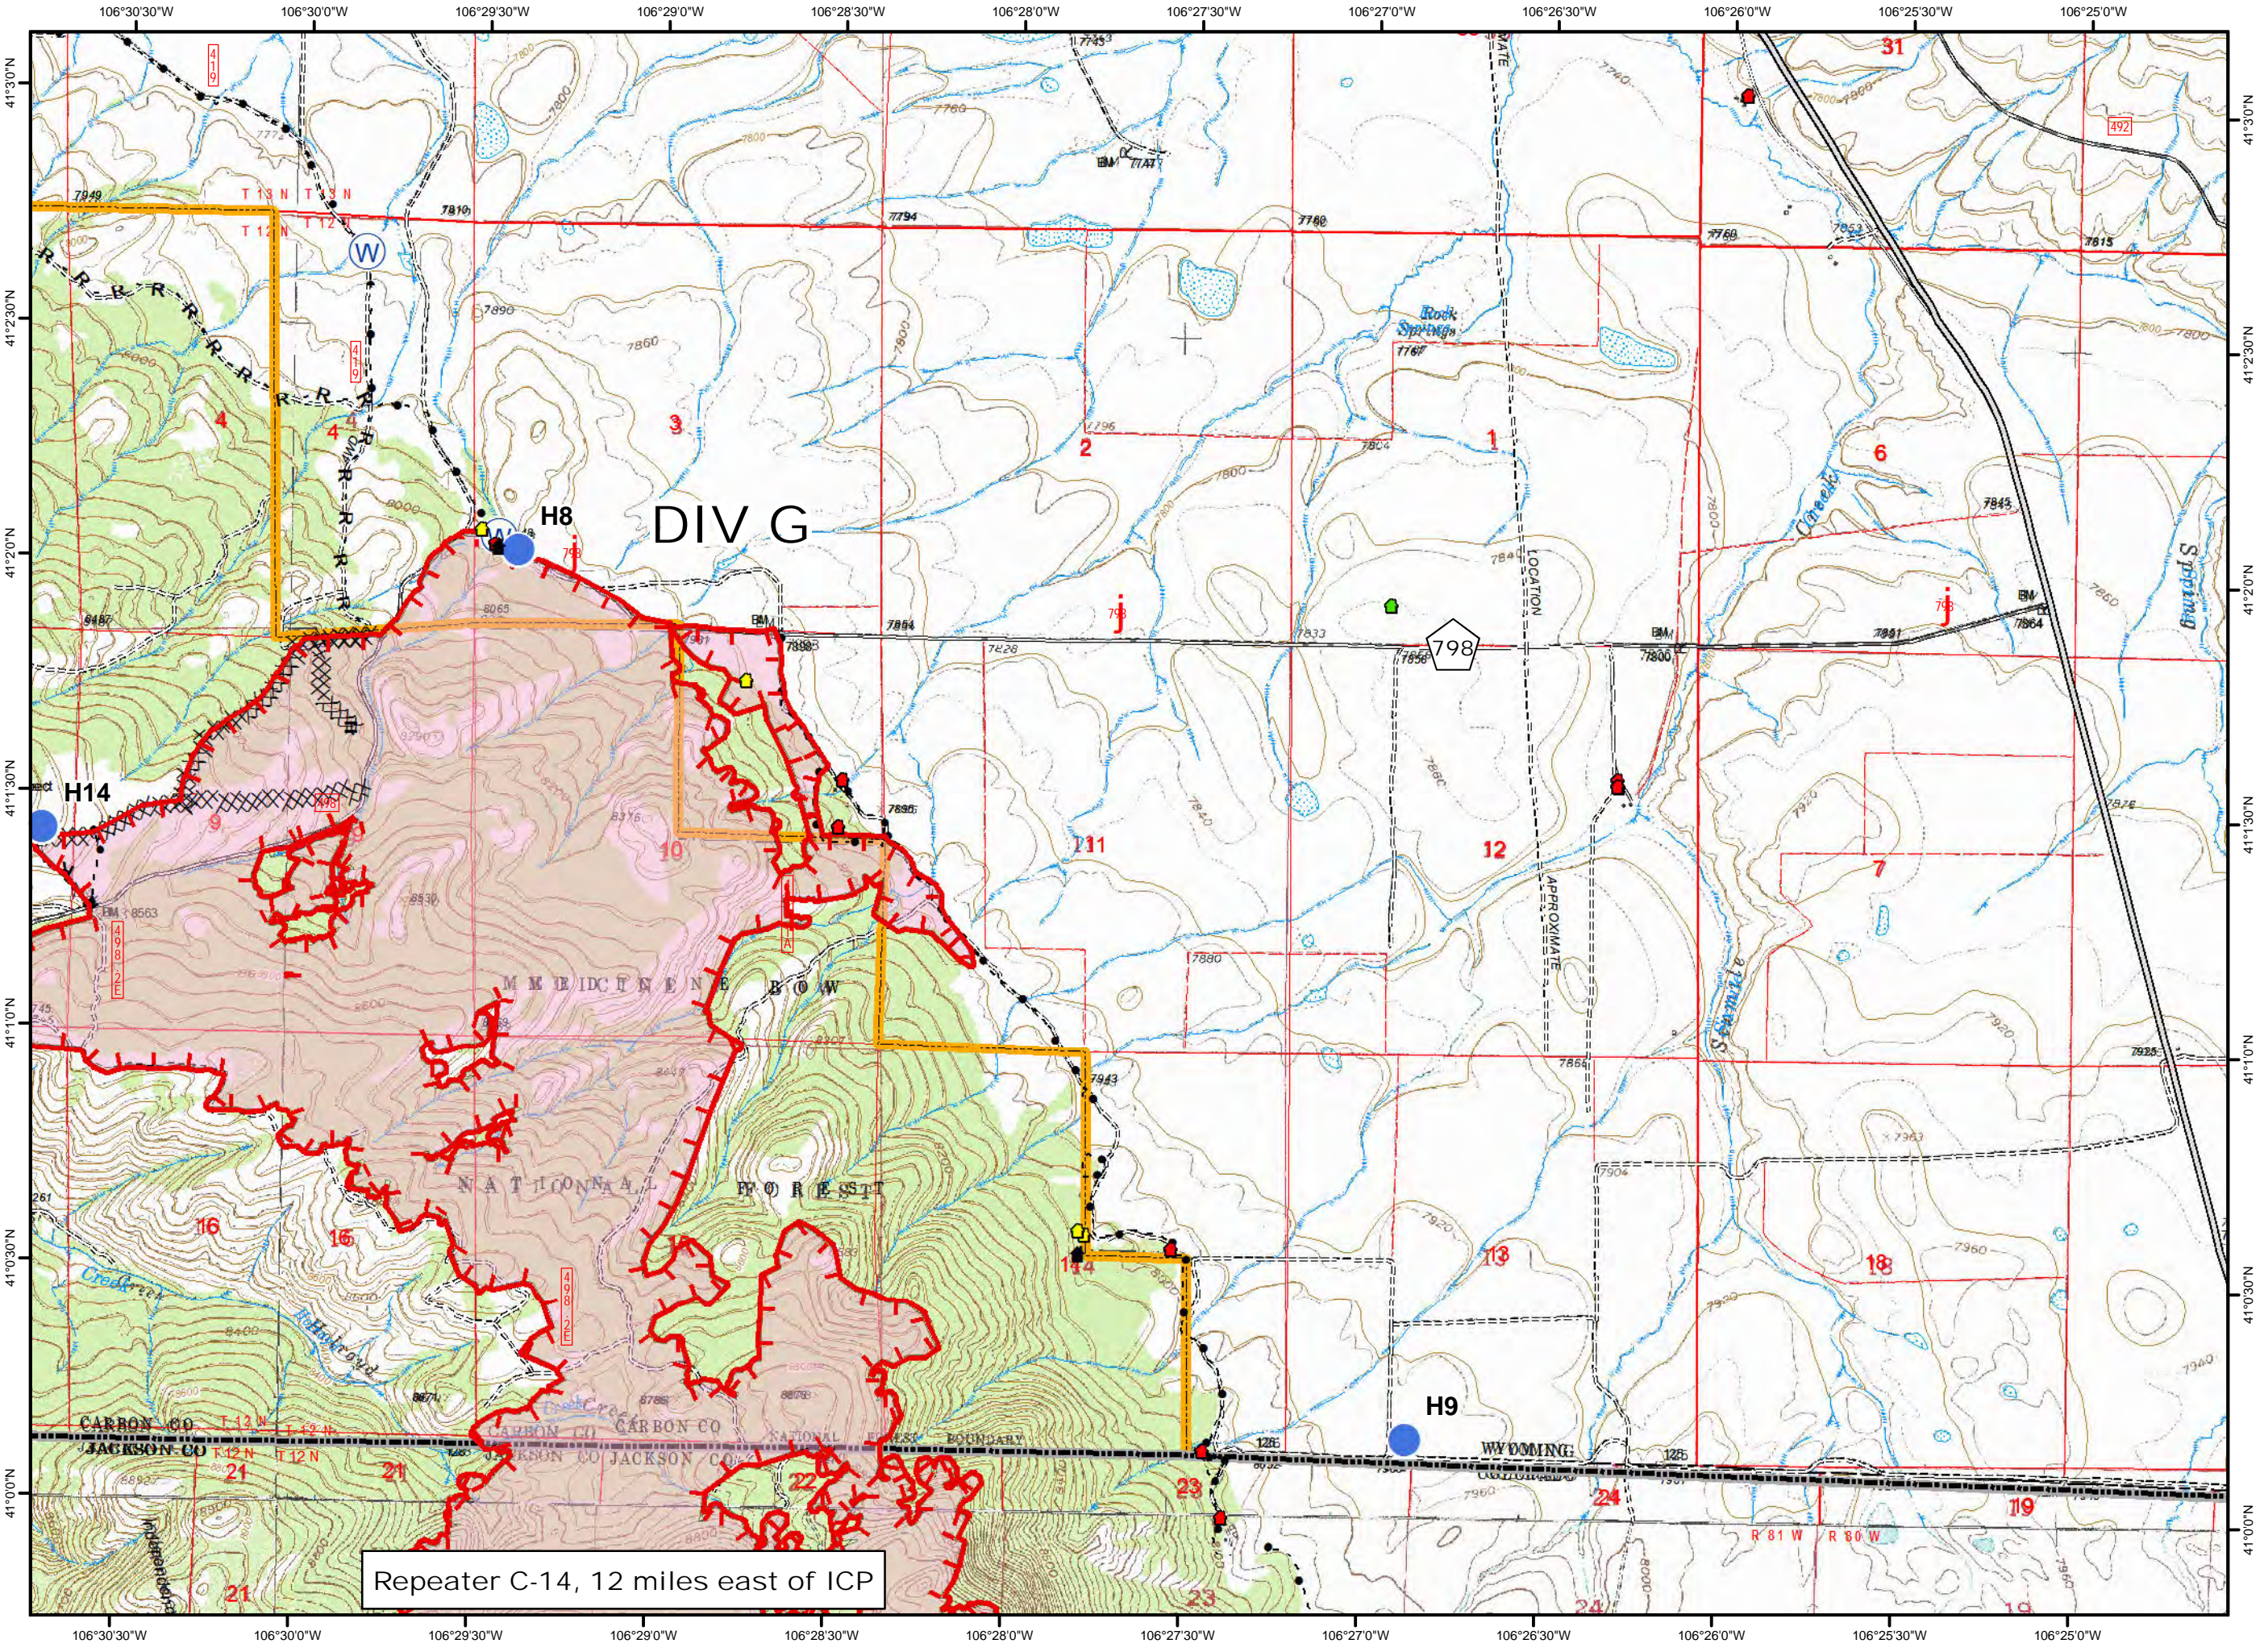

- Legend**
- Defensible, Prep and Hold
 - Defensible, Stand Alone
 - Non-Defensible, Prep and Leave
 - Non-Defensible, Rescue, Drive By
 - Helispot
 - Water Source
 - Uncontrolled Fire Edge
 - Completed Dozer Line
 - H - H - Hand Line
 - R - R - Road as Completed Line
 - Highlighted Manmade Feature

Repeater C-14, 12 miles east of ICP