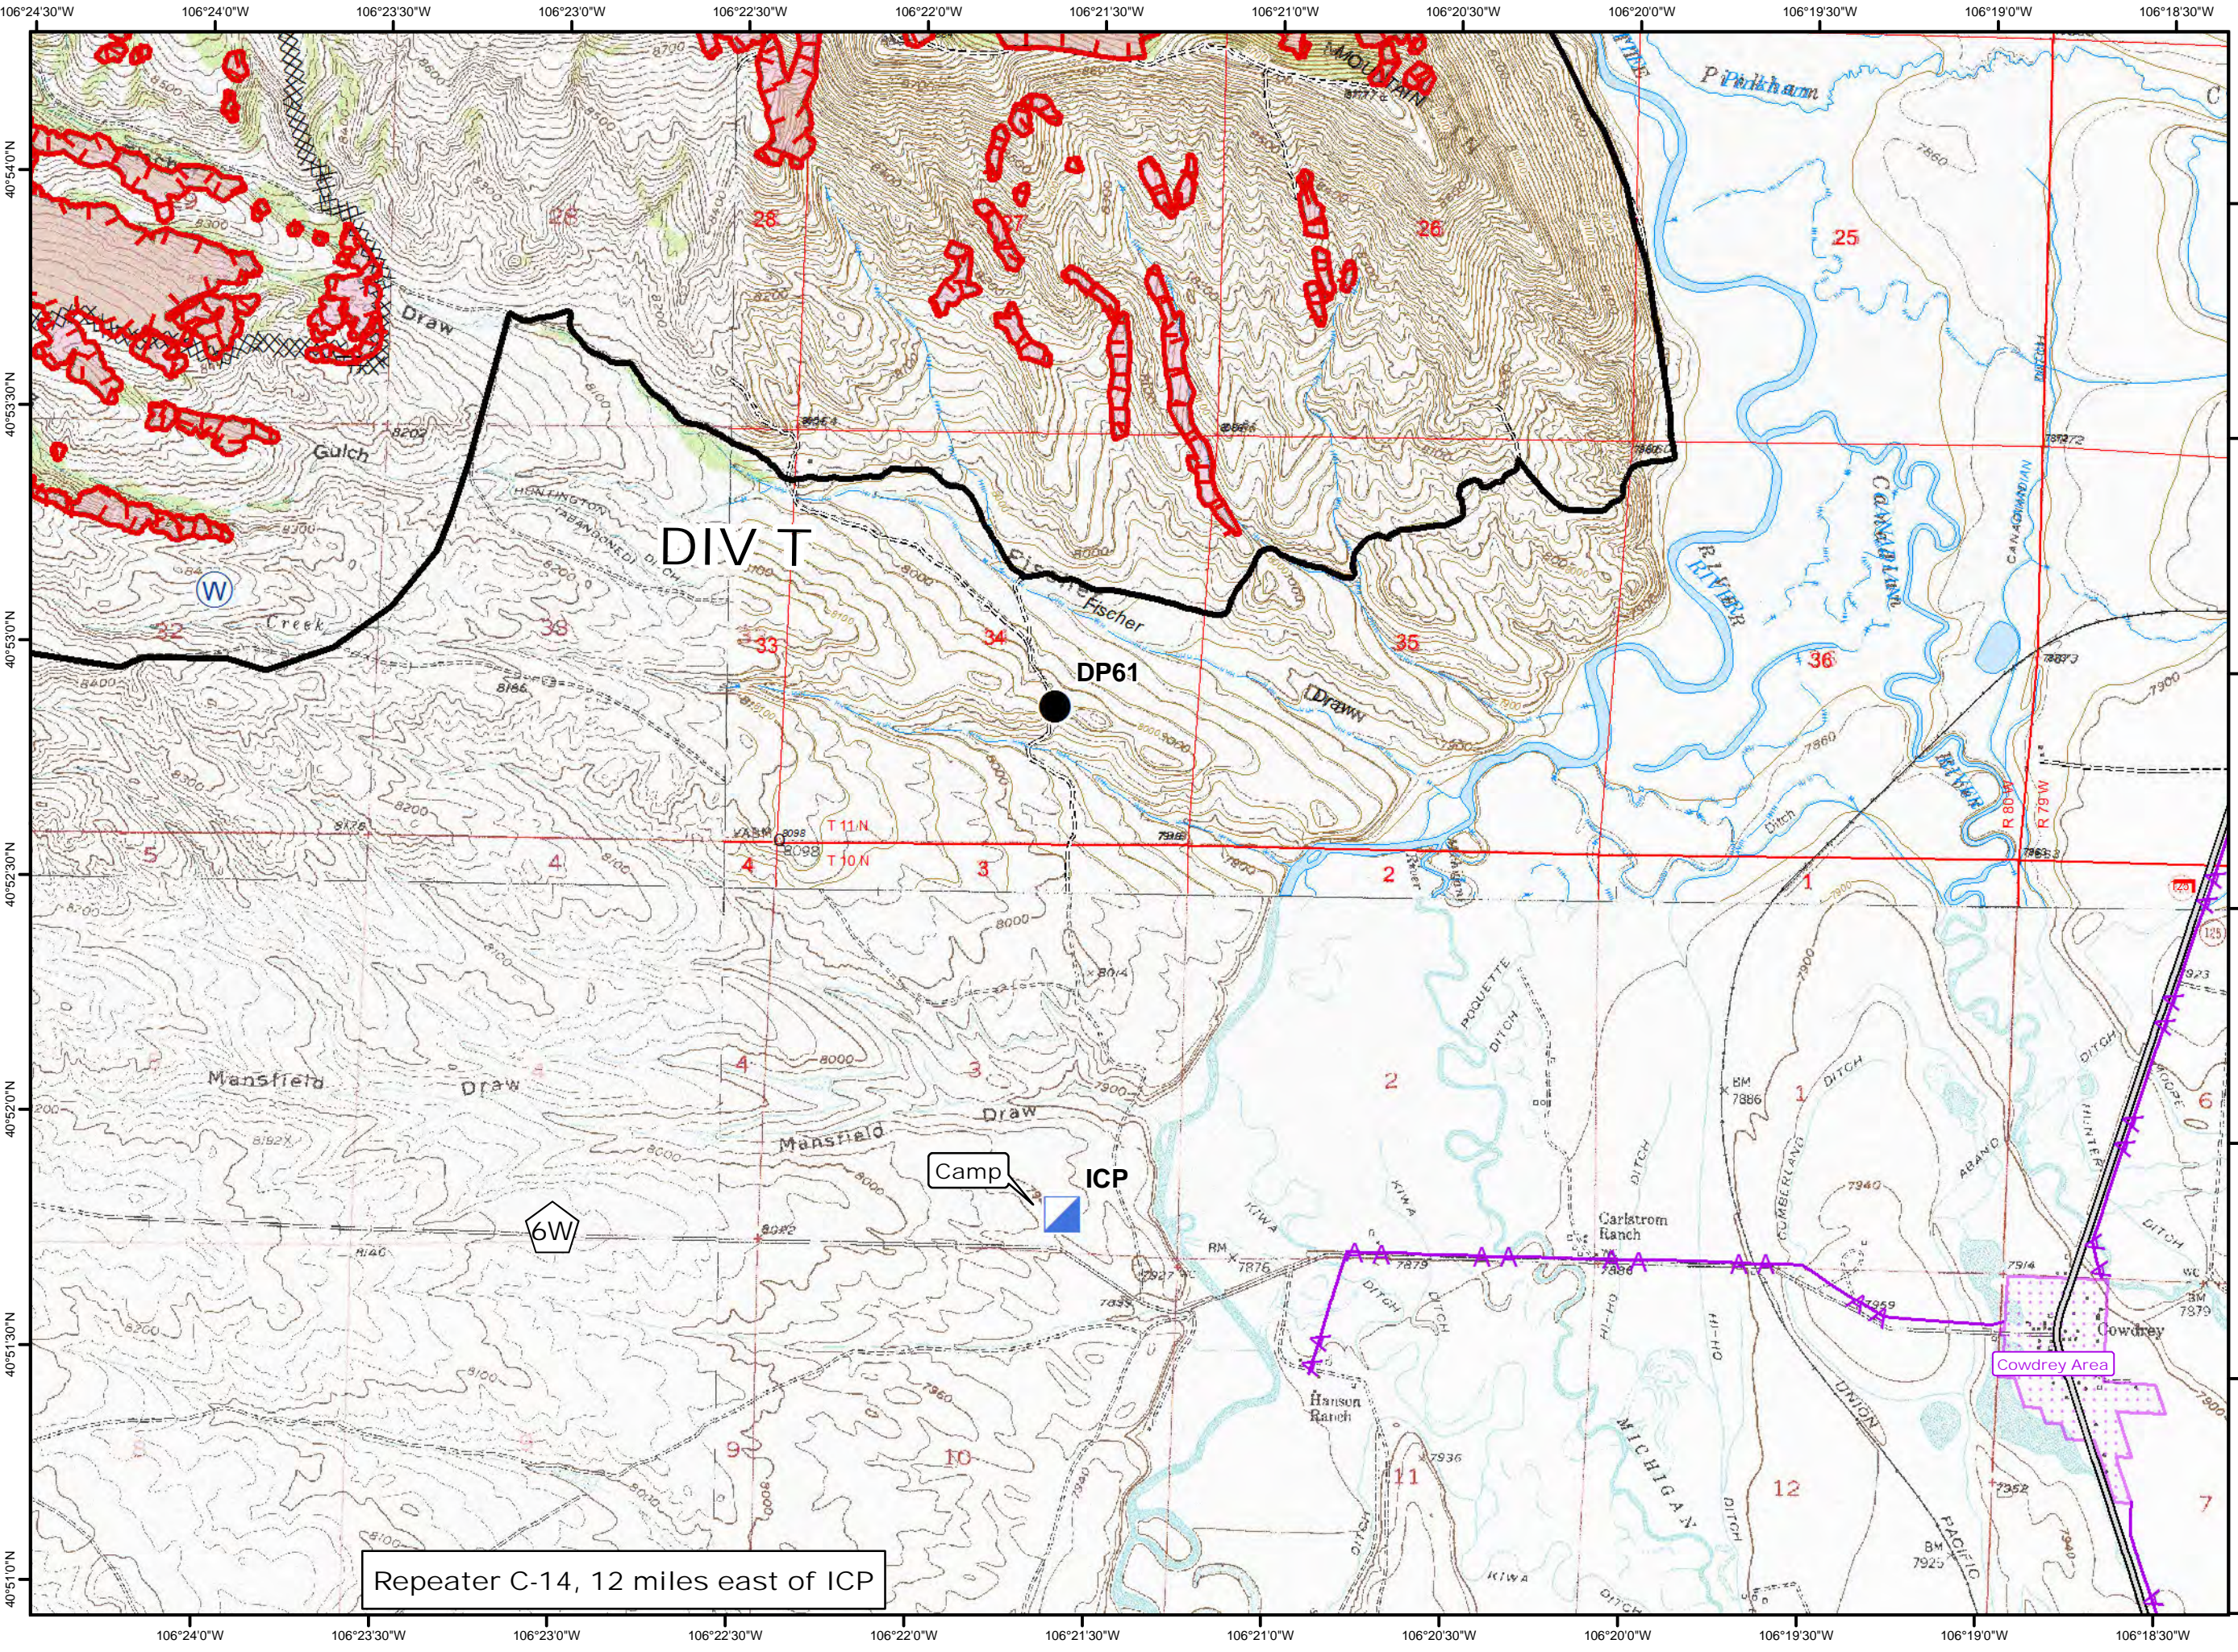

○
Map Created: 8/16/2016
8:56:40 PM

- Legend**
- Drop Point
 - ▣ Incident Command Post
 - ⊙ Water Source
 - ▬ Uncontrolled Fire Edge
 - XXXXX Completed Dozer Line
 - Completed Line
 - Powerlines
 - ▭ Subdivisions

Repeater C-14, 12 miles east of ICP