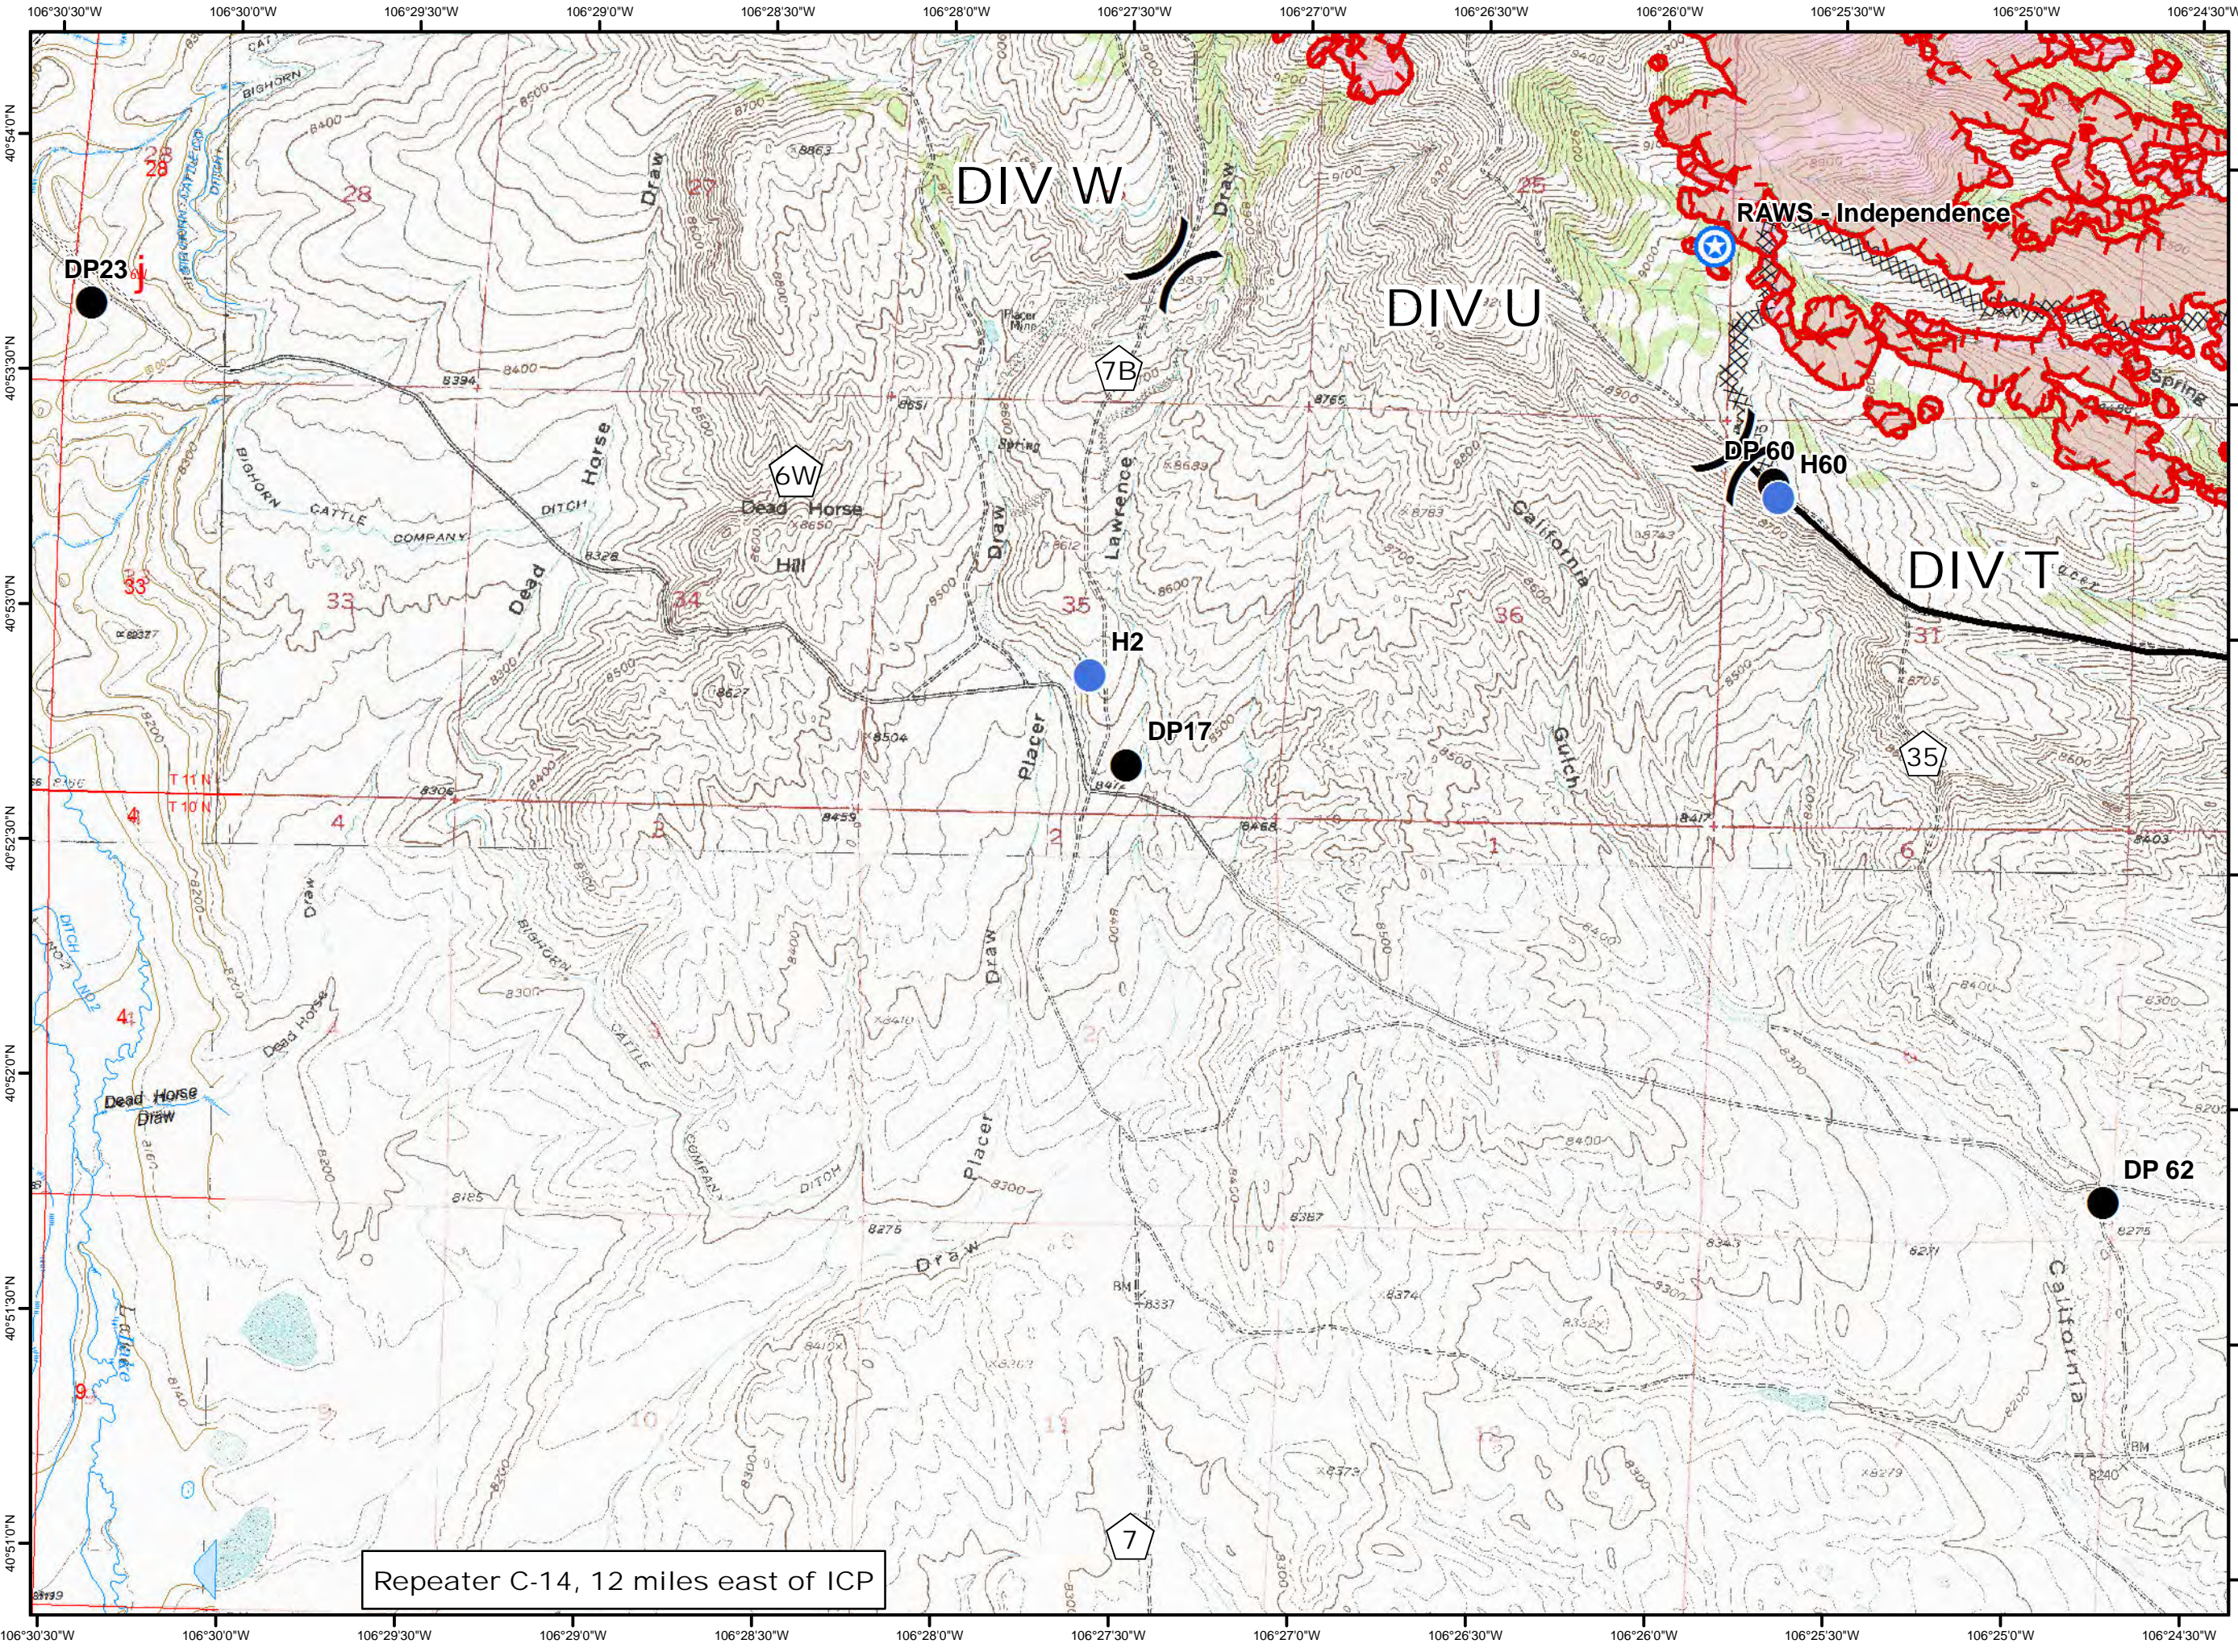

- Legend**
- Drop Point
  - Helispot
  - ⊙ RAWS
  - Uncontrolled Fire Edge
  - XXXXX Completed Dozer Line
  - Completed Line

Repeater C-14, 12 miles east of ICP