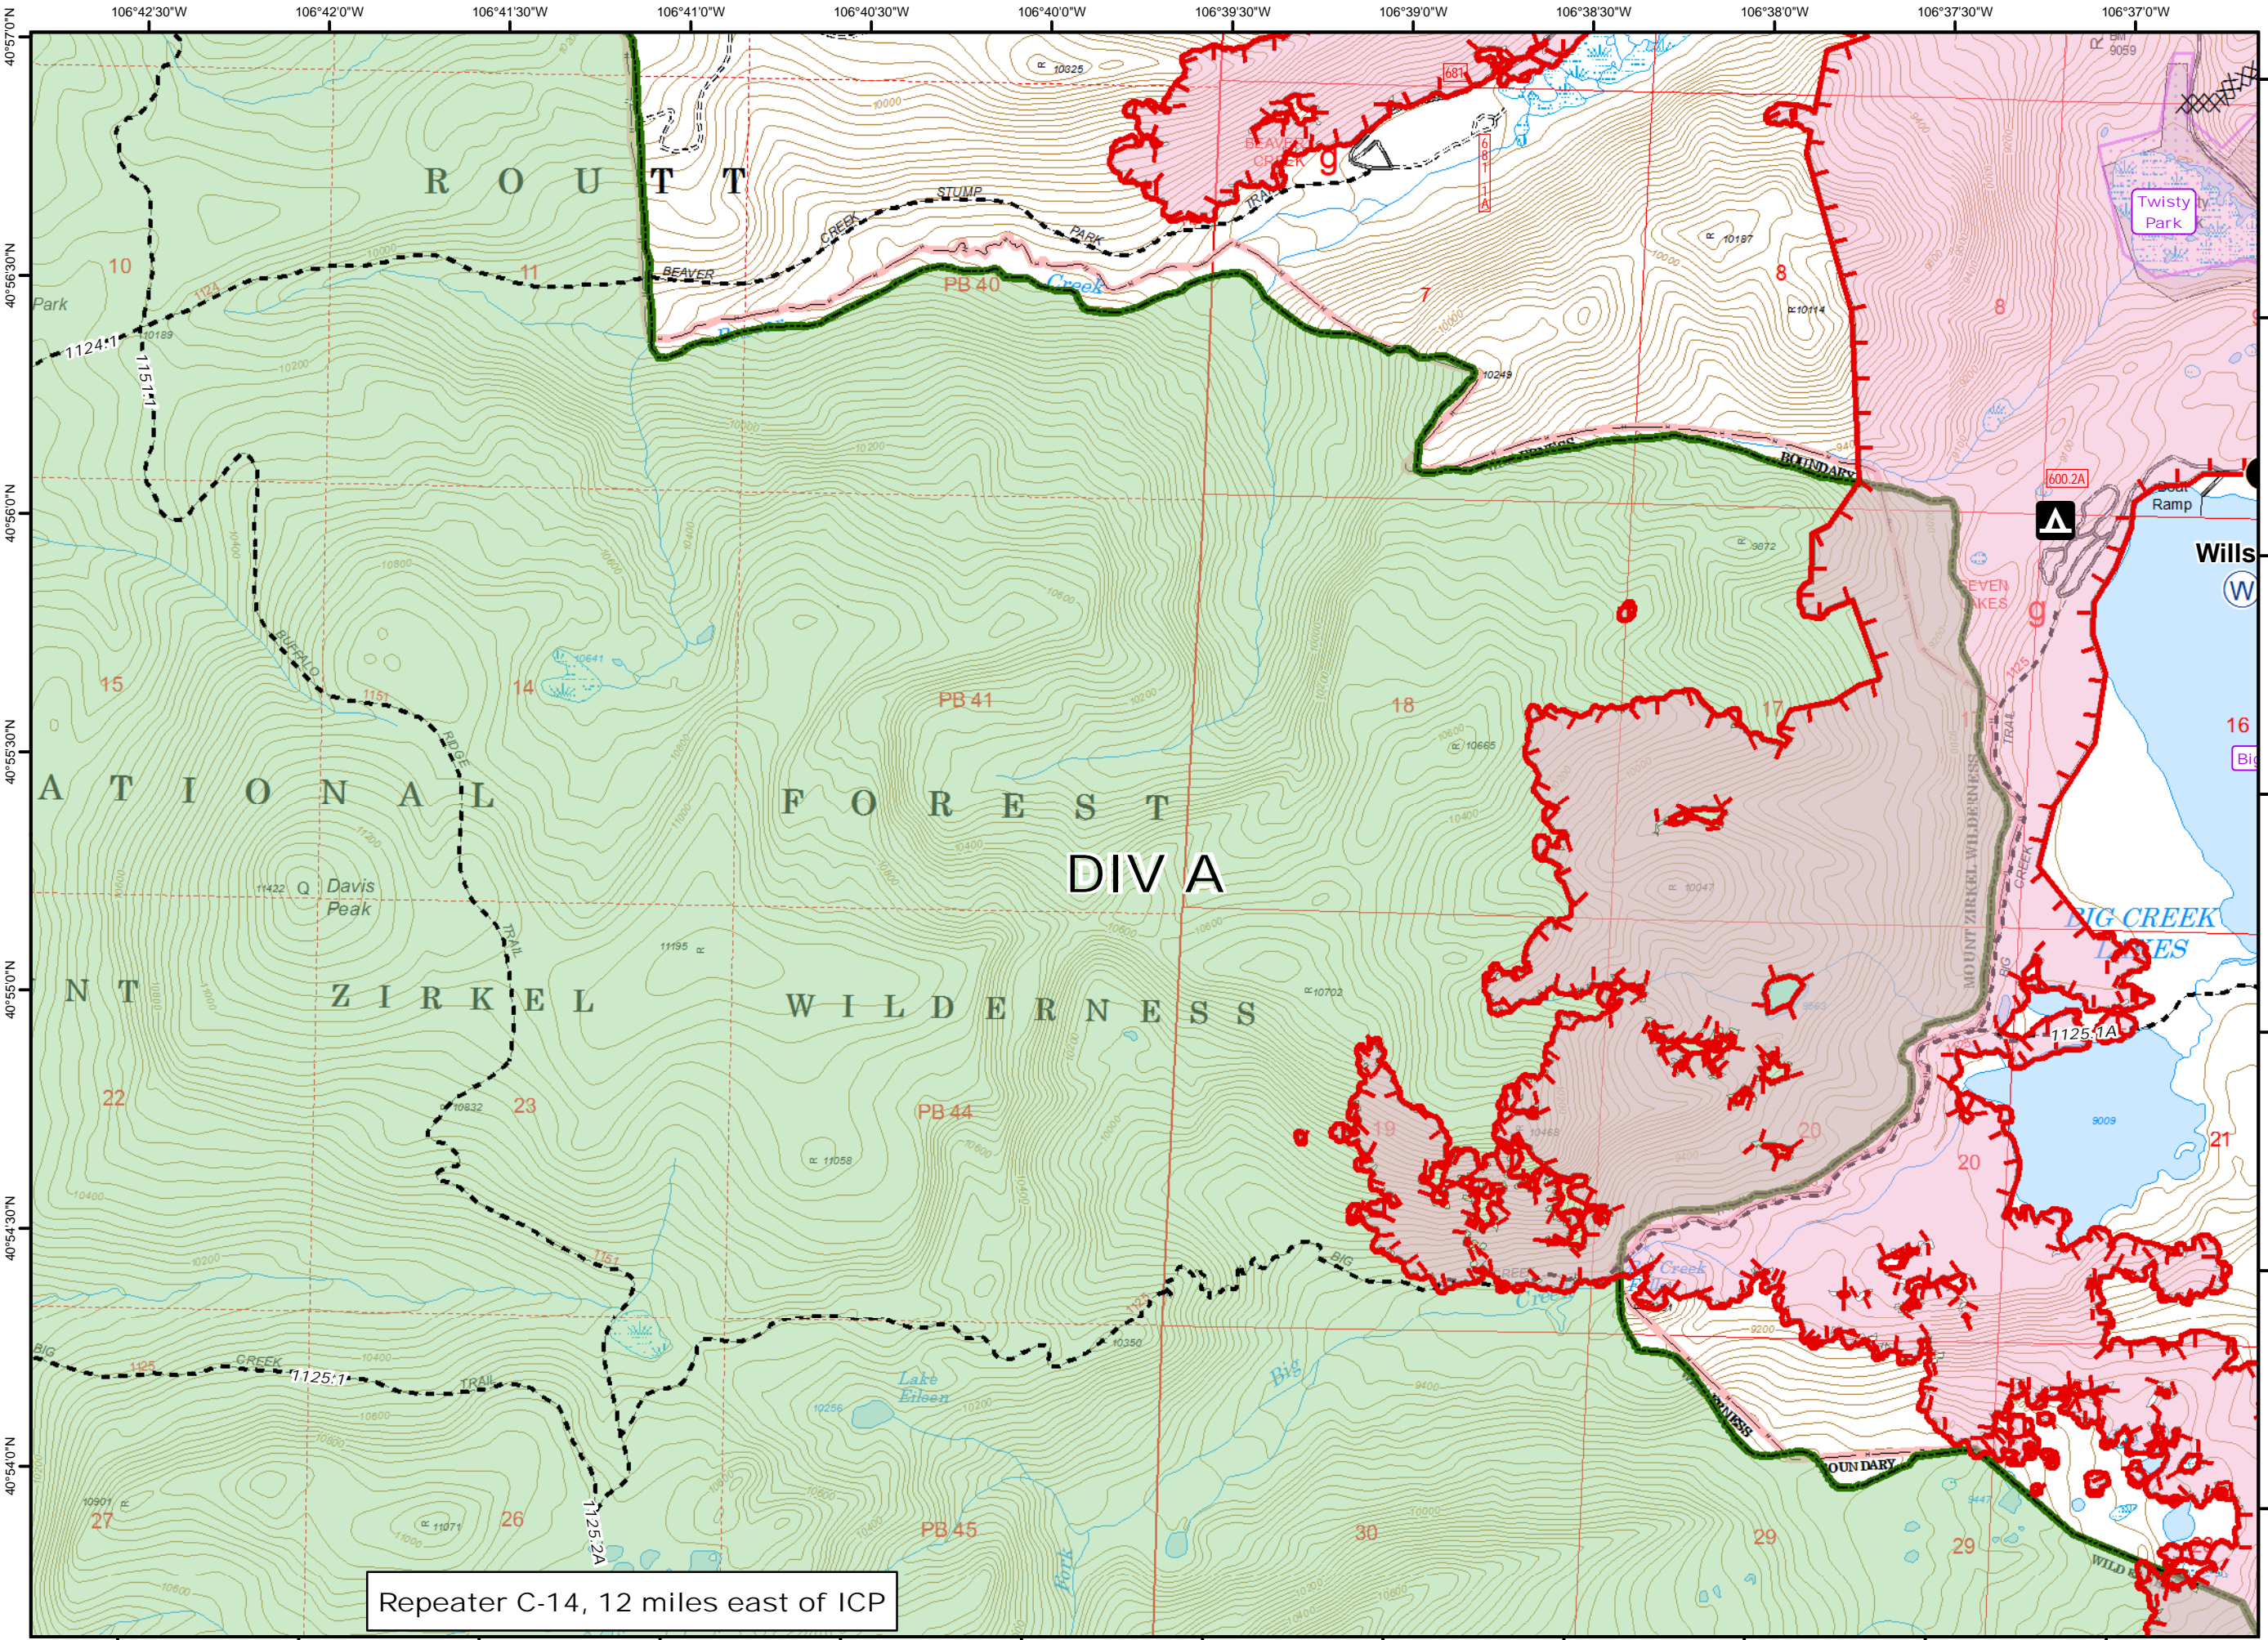

A

Map Created: 8/16/2016  
8:56:40 PM

- Legend**
- Water Source
  - Uncontrolled Fire Edge
  - Completed Dozer Line
  - Subdivisions
  - Wilderness

Repeater C-14, 12 miles east of ICP