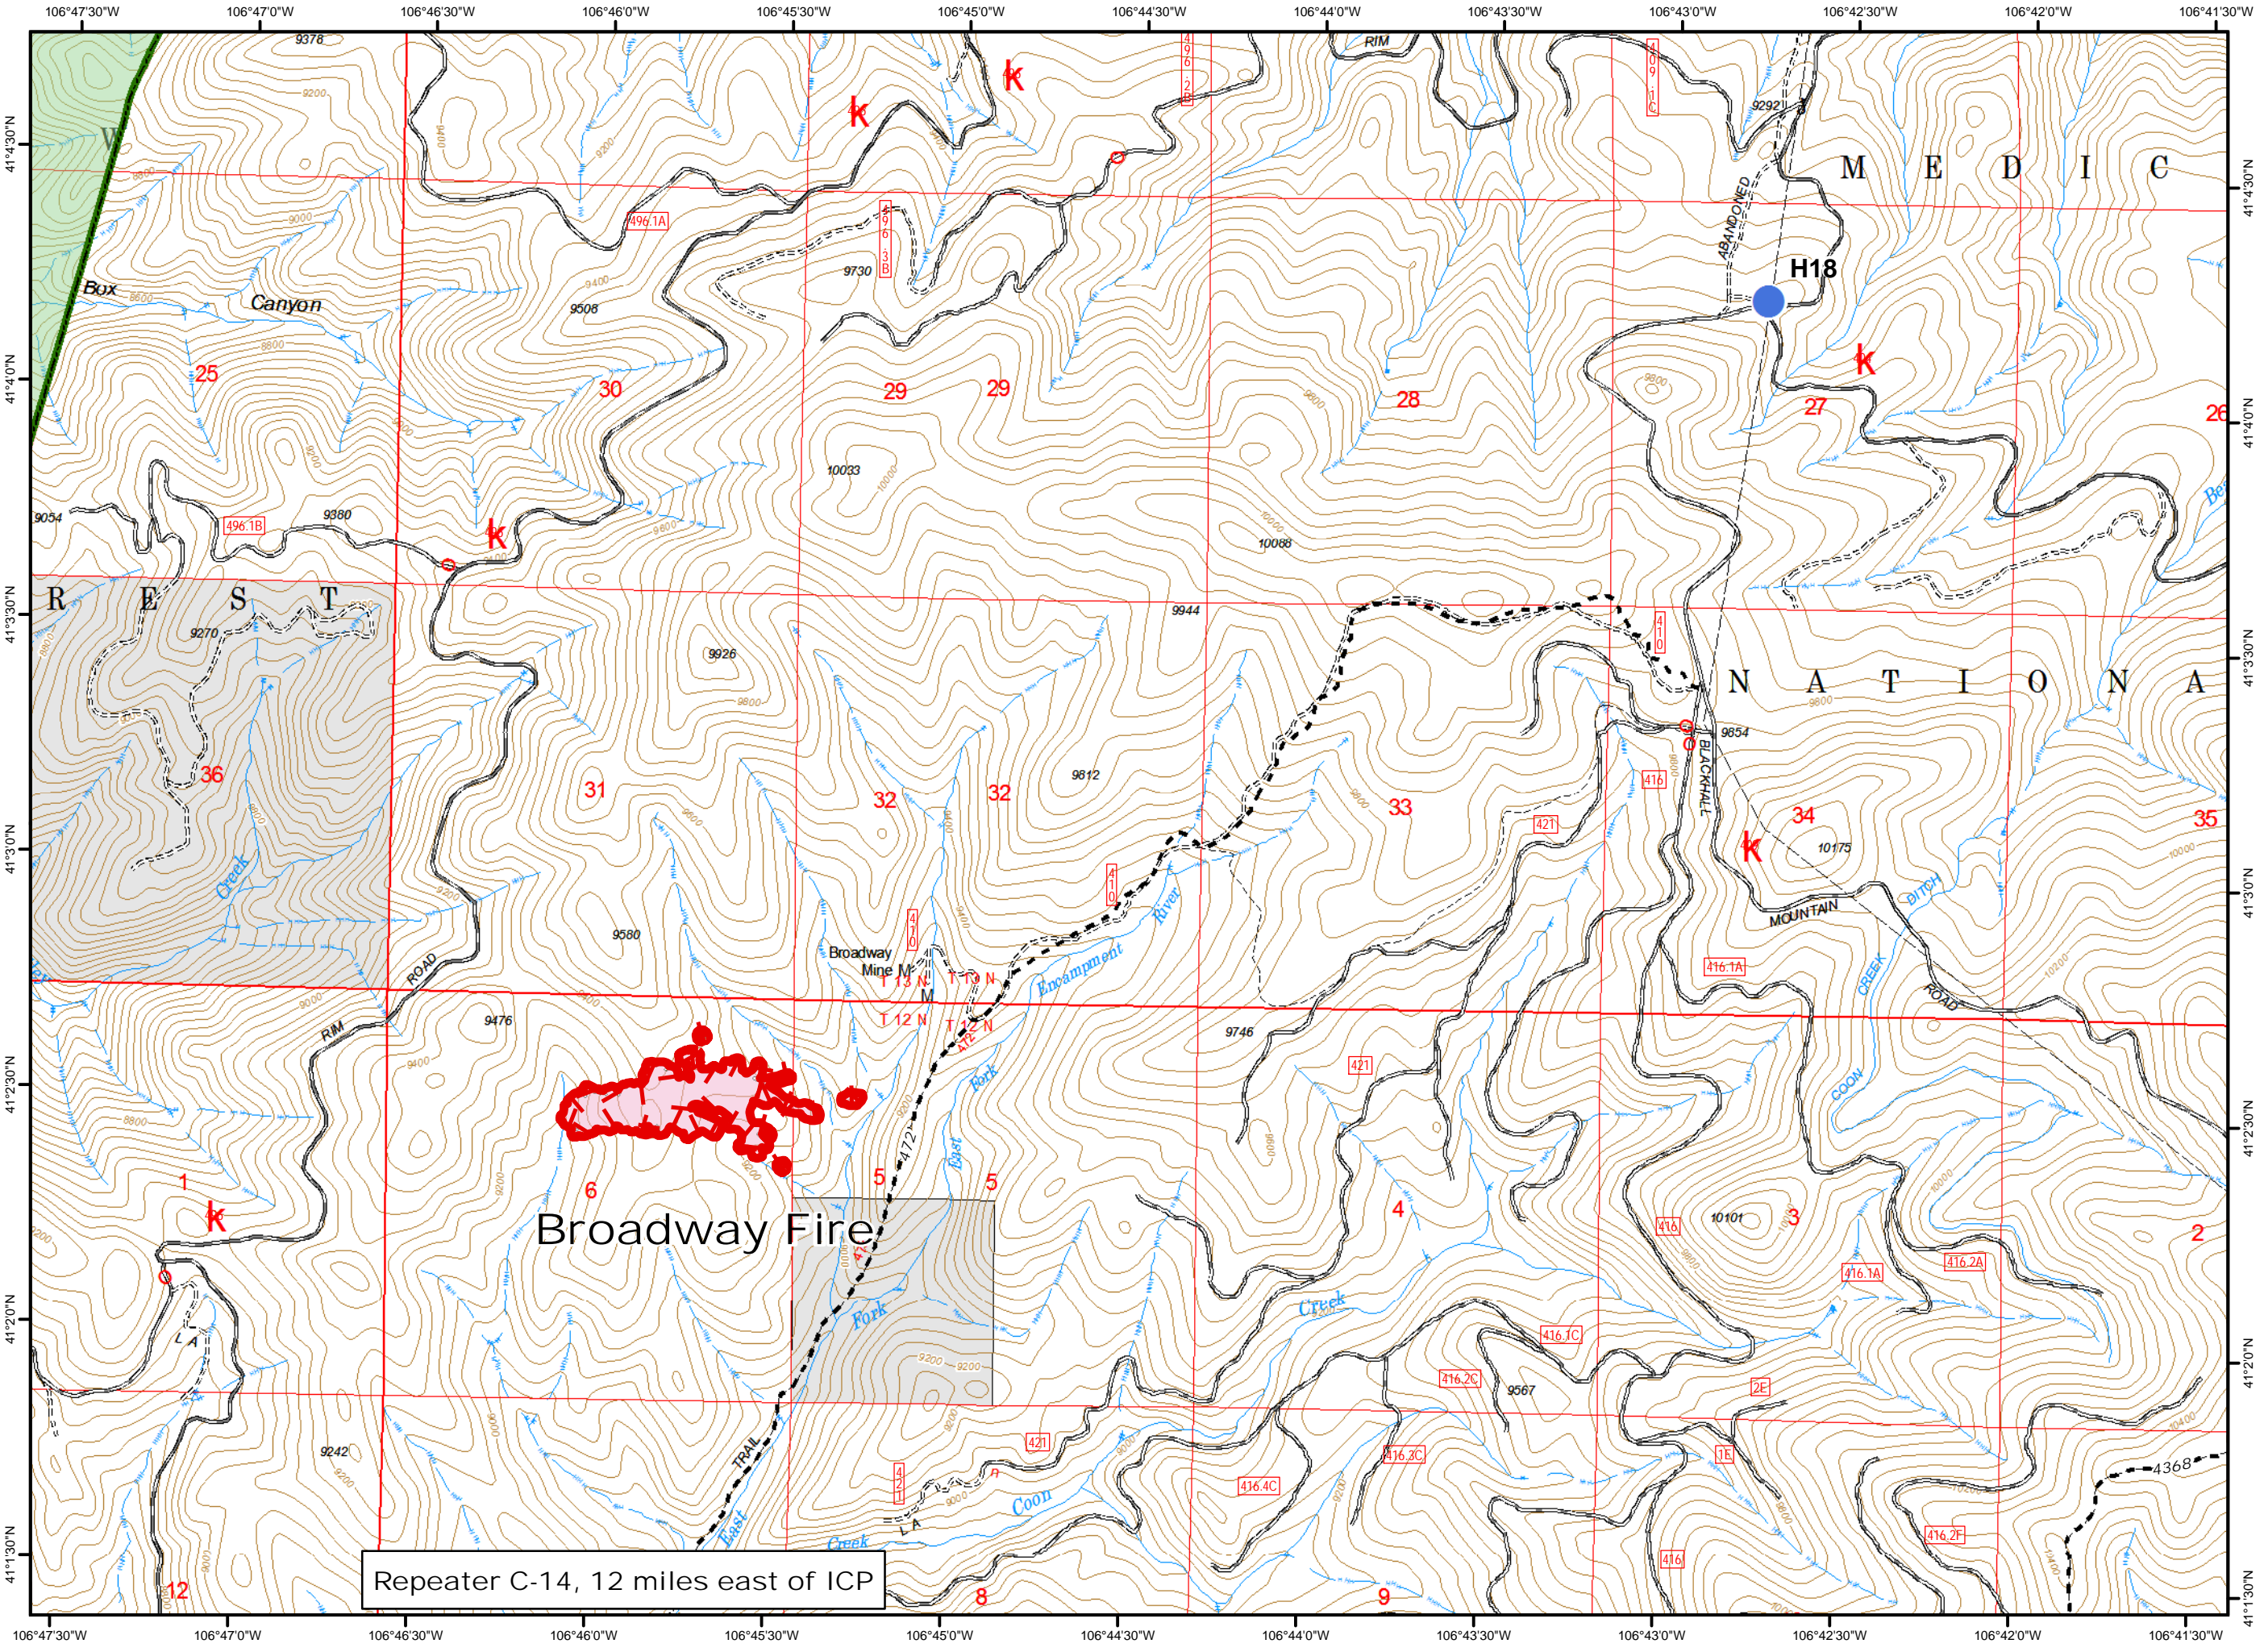

T
Map Created: 8/16/2016
8:56:40 PM

- Legend**
- Uncontrolled Fire Edge
 - Helispot
 - Wilderness

Repeater C-14, 12 miles east of ICP