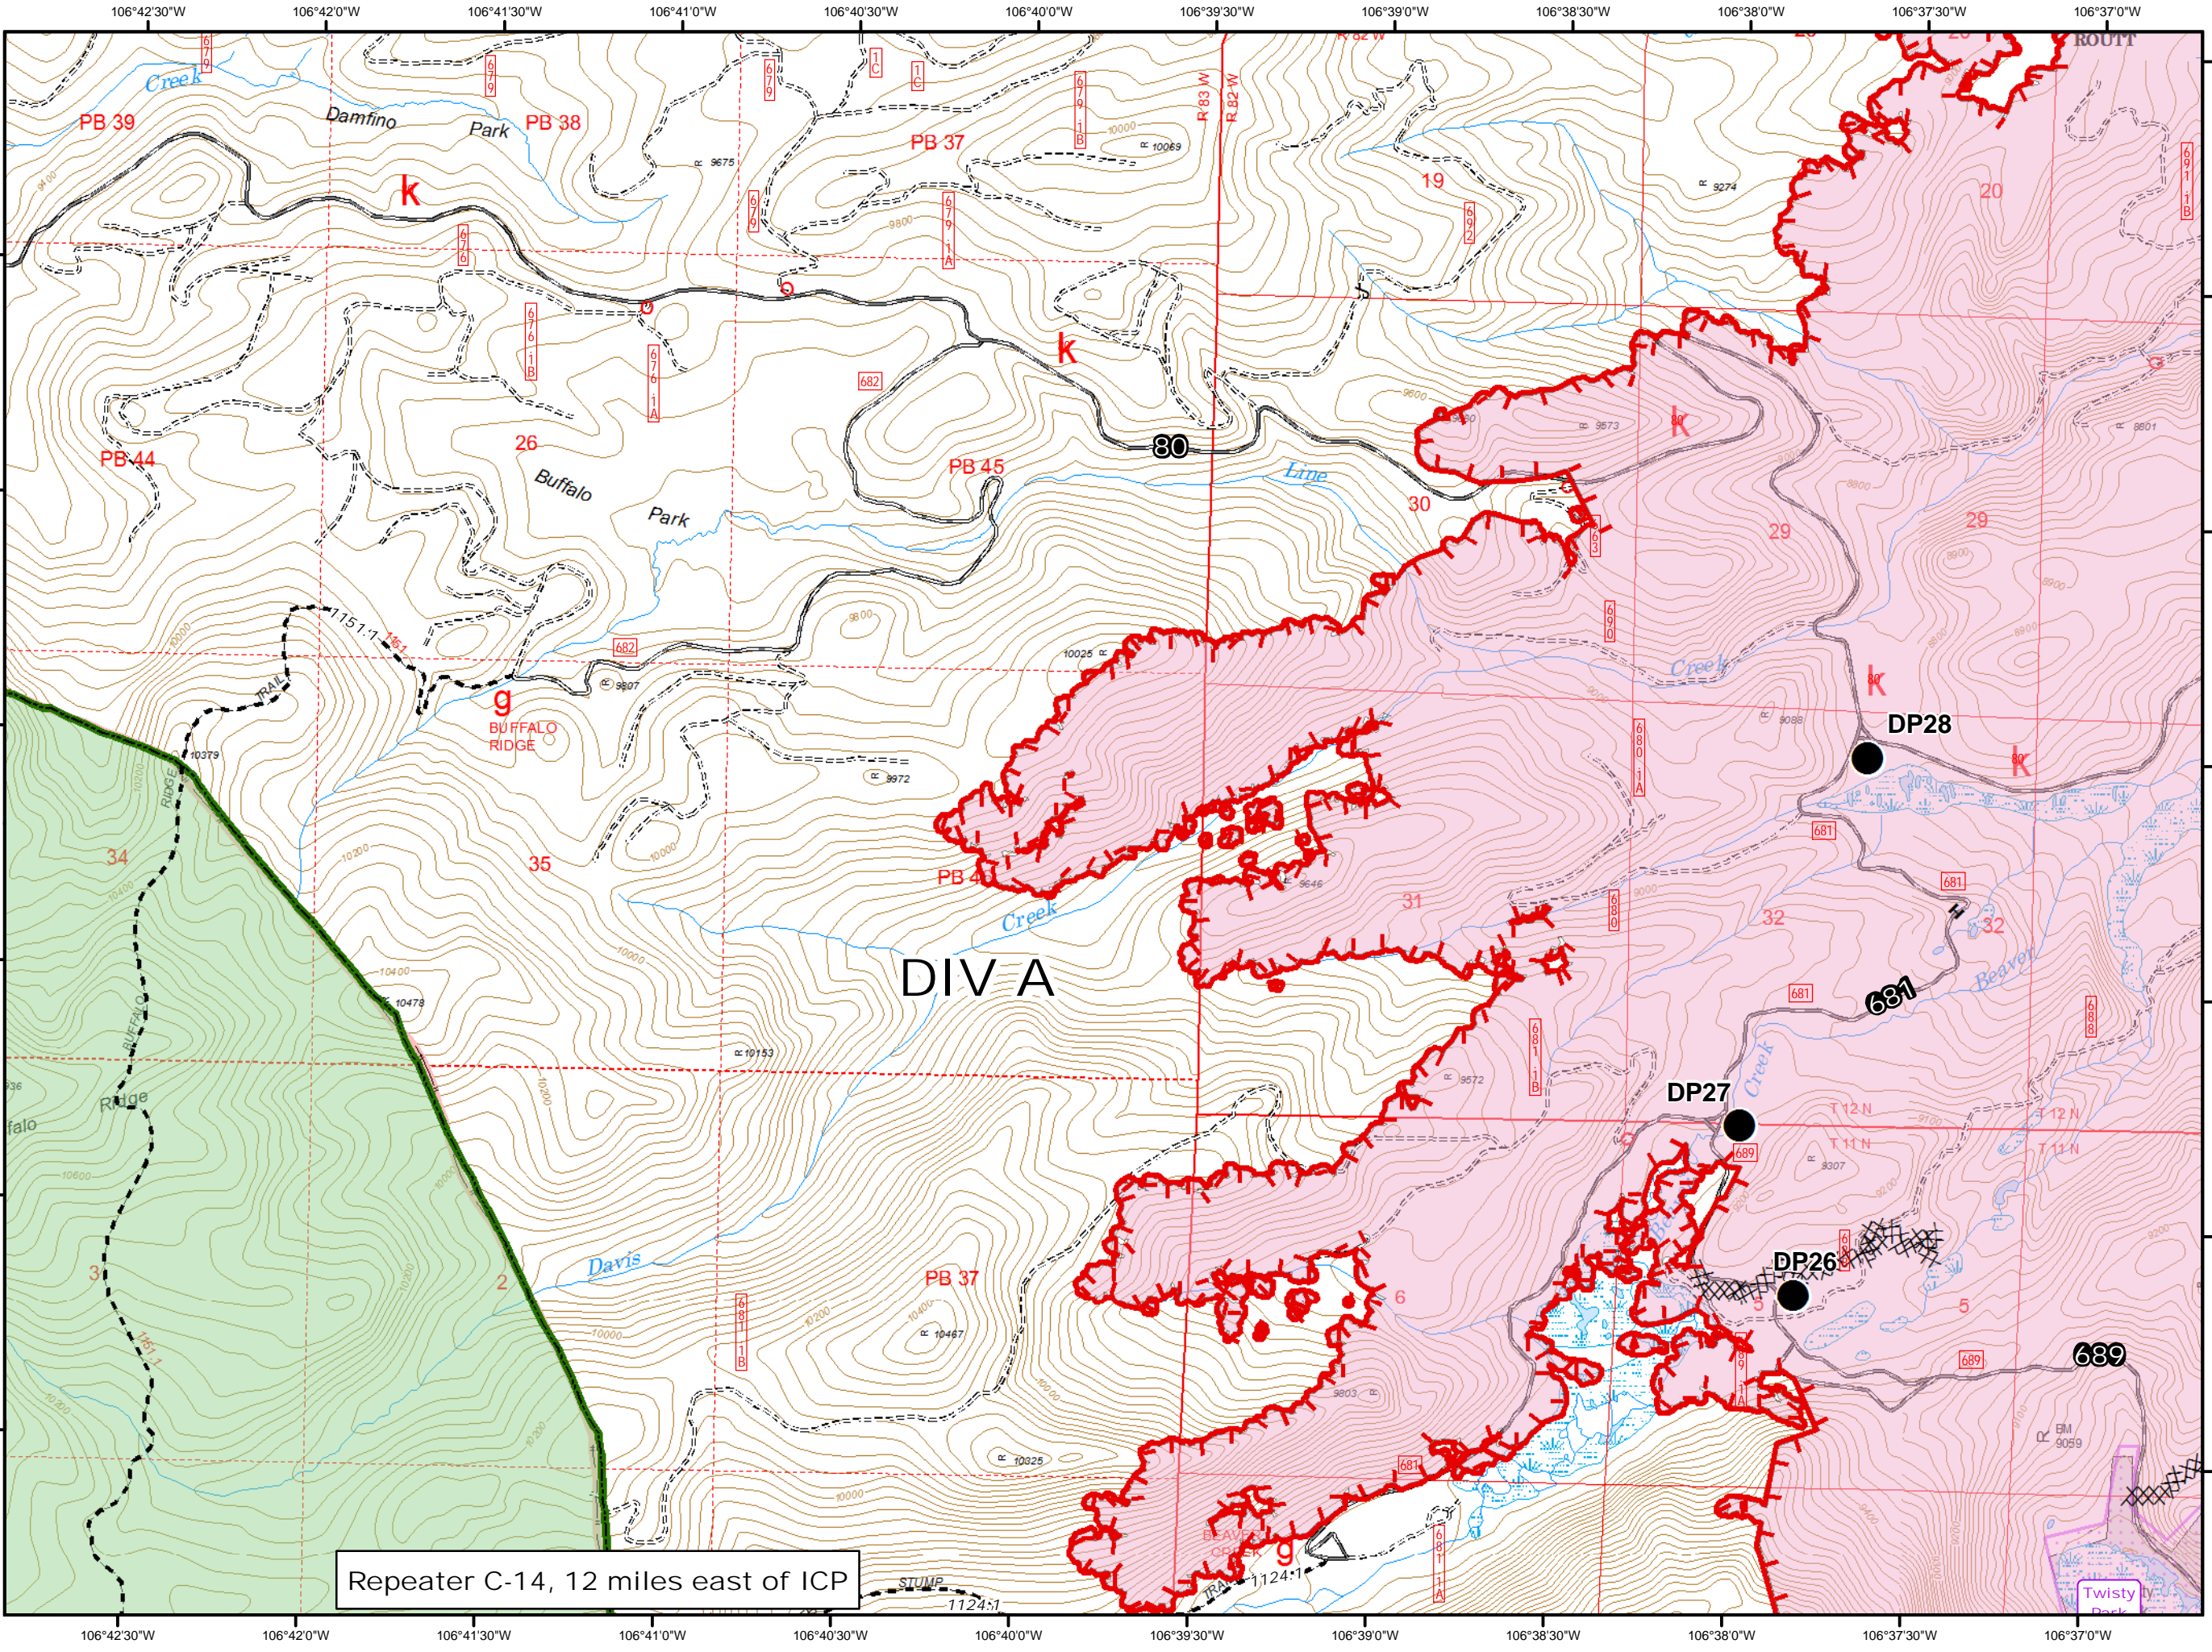

B

Map Created: 8/16/2016  
8:56:40 PM

- Legend**
- Drop Point
  - └─┘ Uncontrolled Fire Edge
  - XXXXX Completed Dozer Line
  - H · H · Hand Line
  - Subdivisions
  - Wilderness

Repeater C-14, 12 miles east of ICP

0 0.25 0.5 Miles