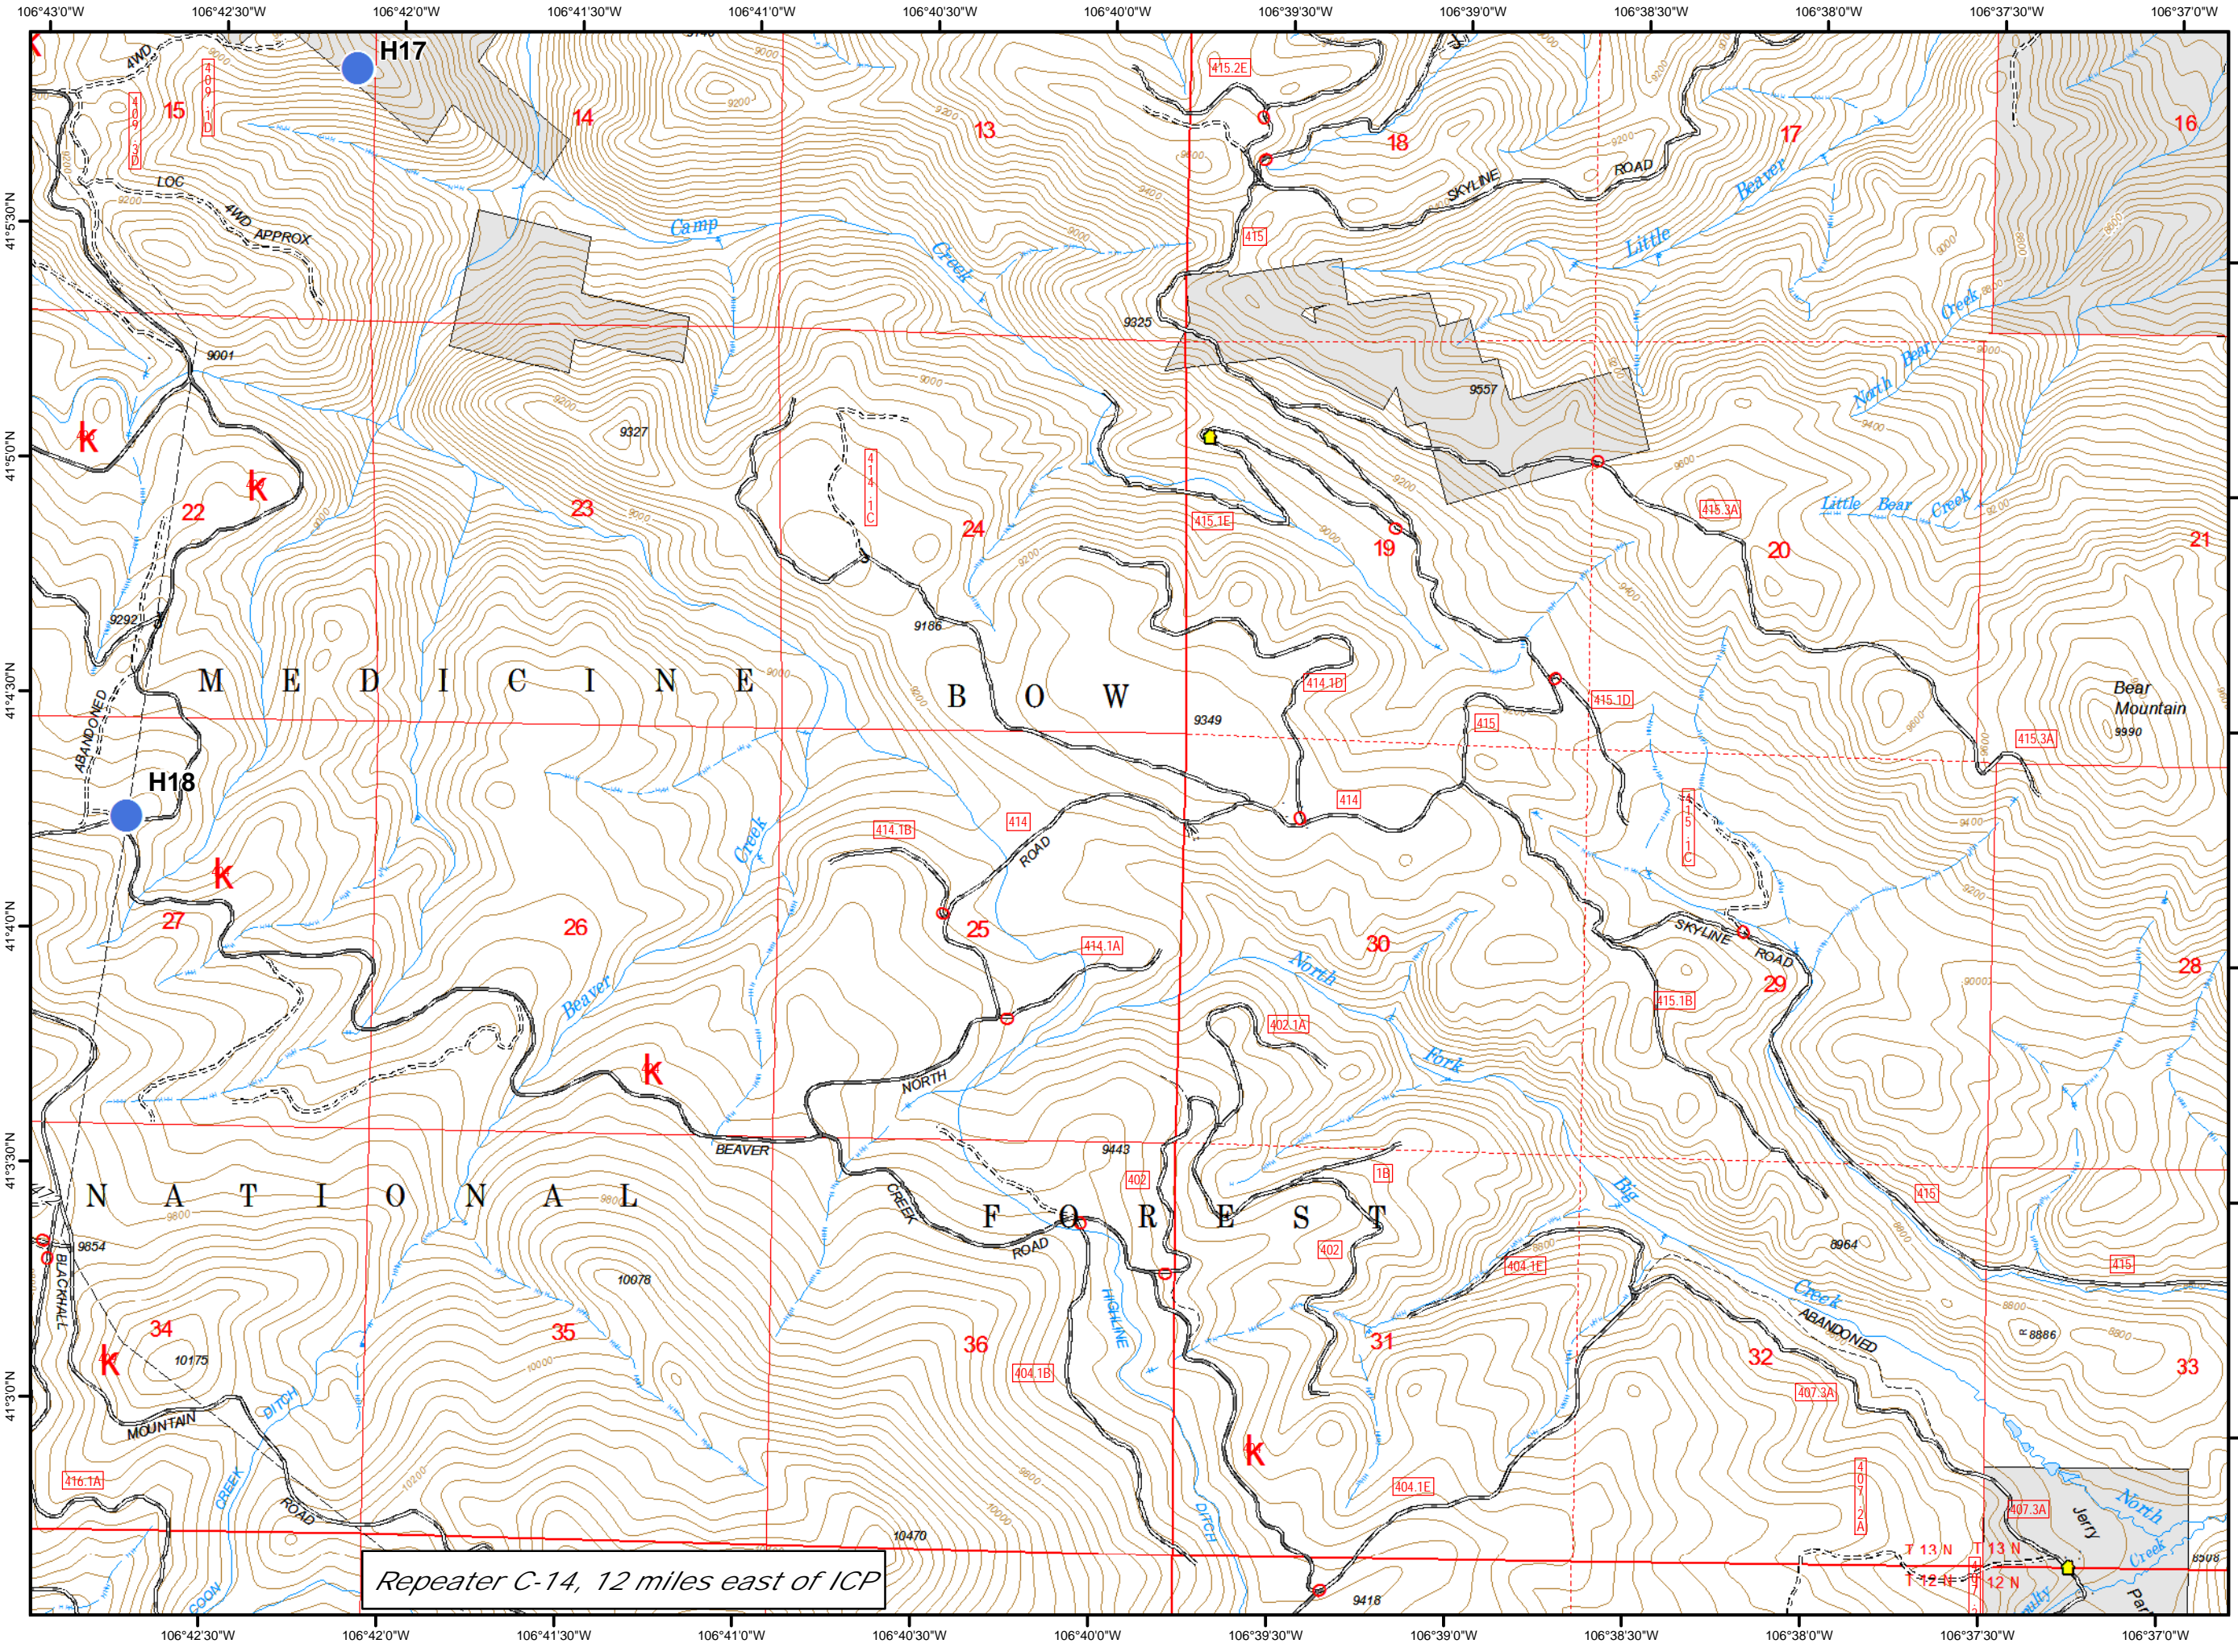

D
Map Created: 8/16/2016
8:56:40 PM

- Legend**
- Non-Defensible, Prep and Leave
 - Helispot

0 0.25 0.5 Miles