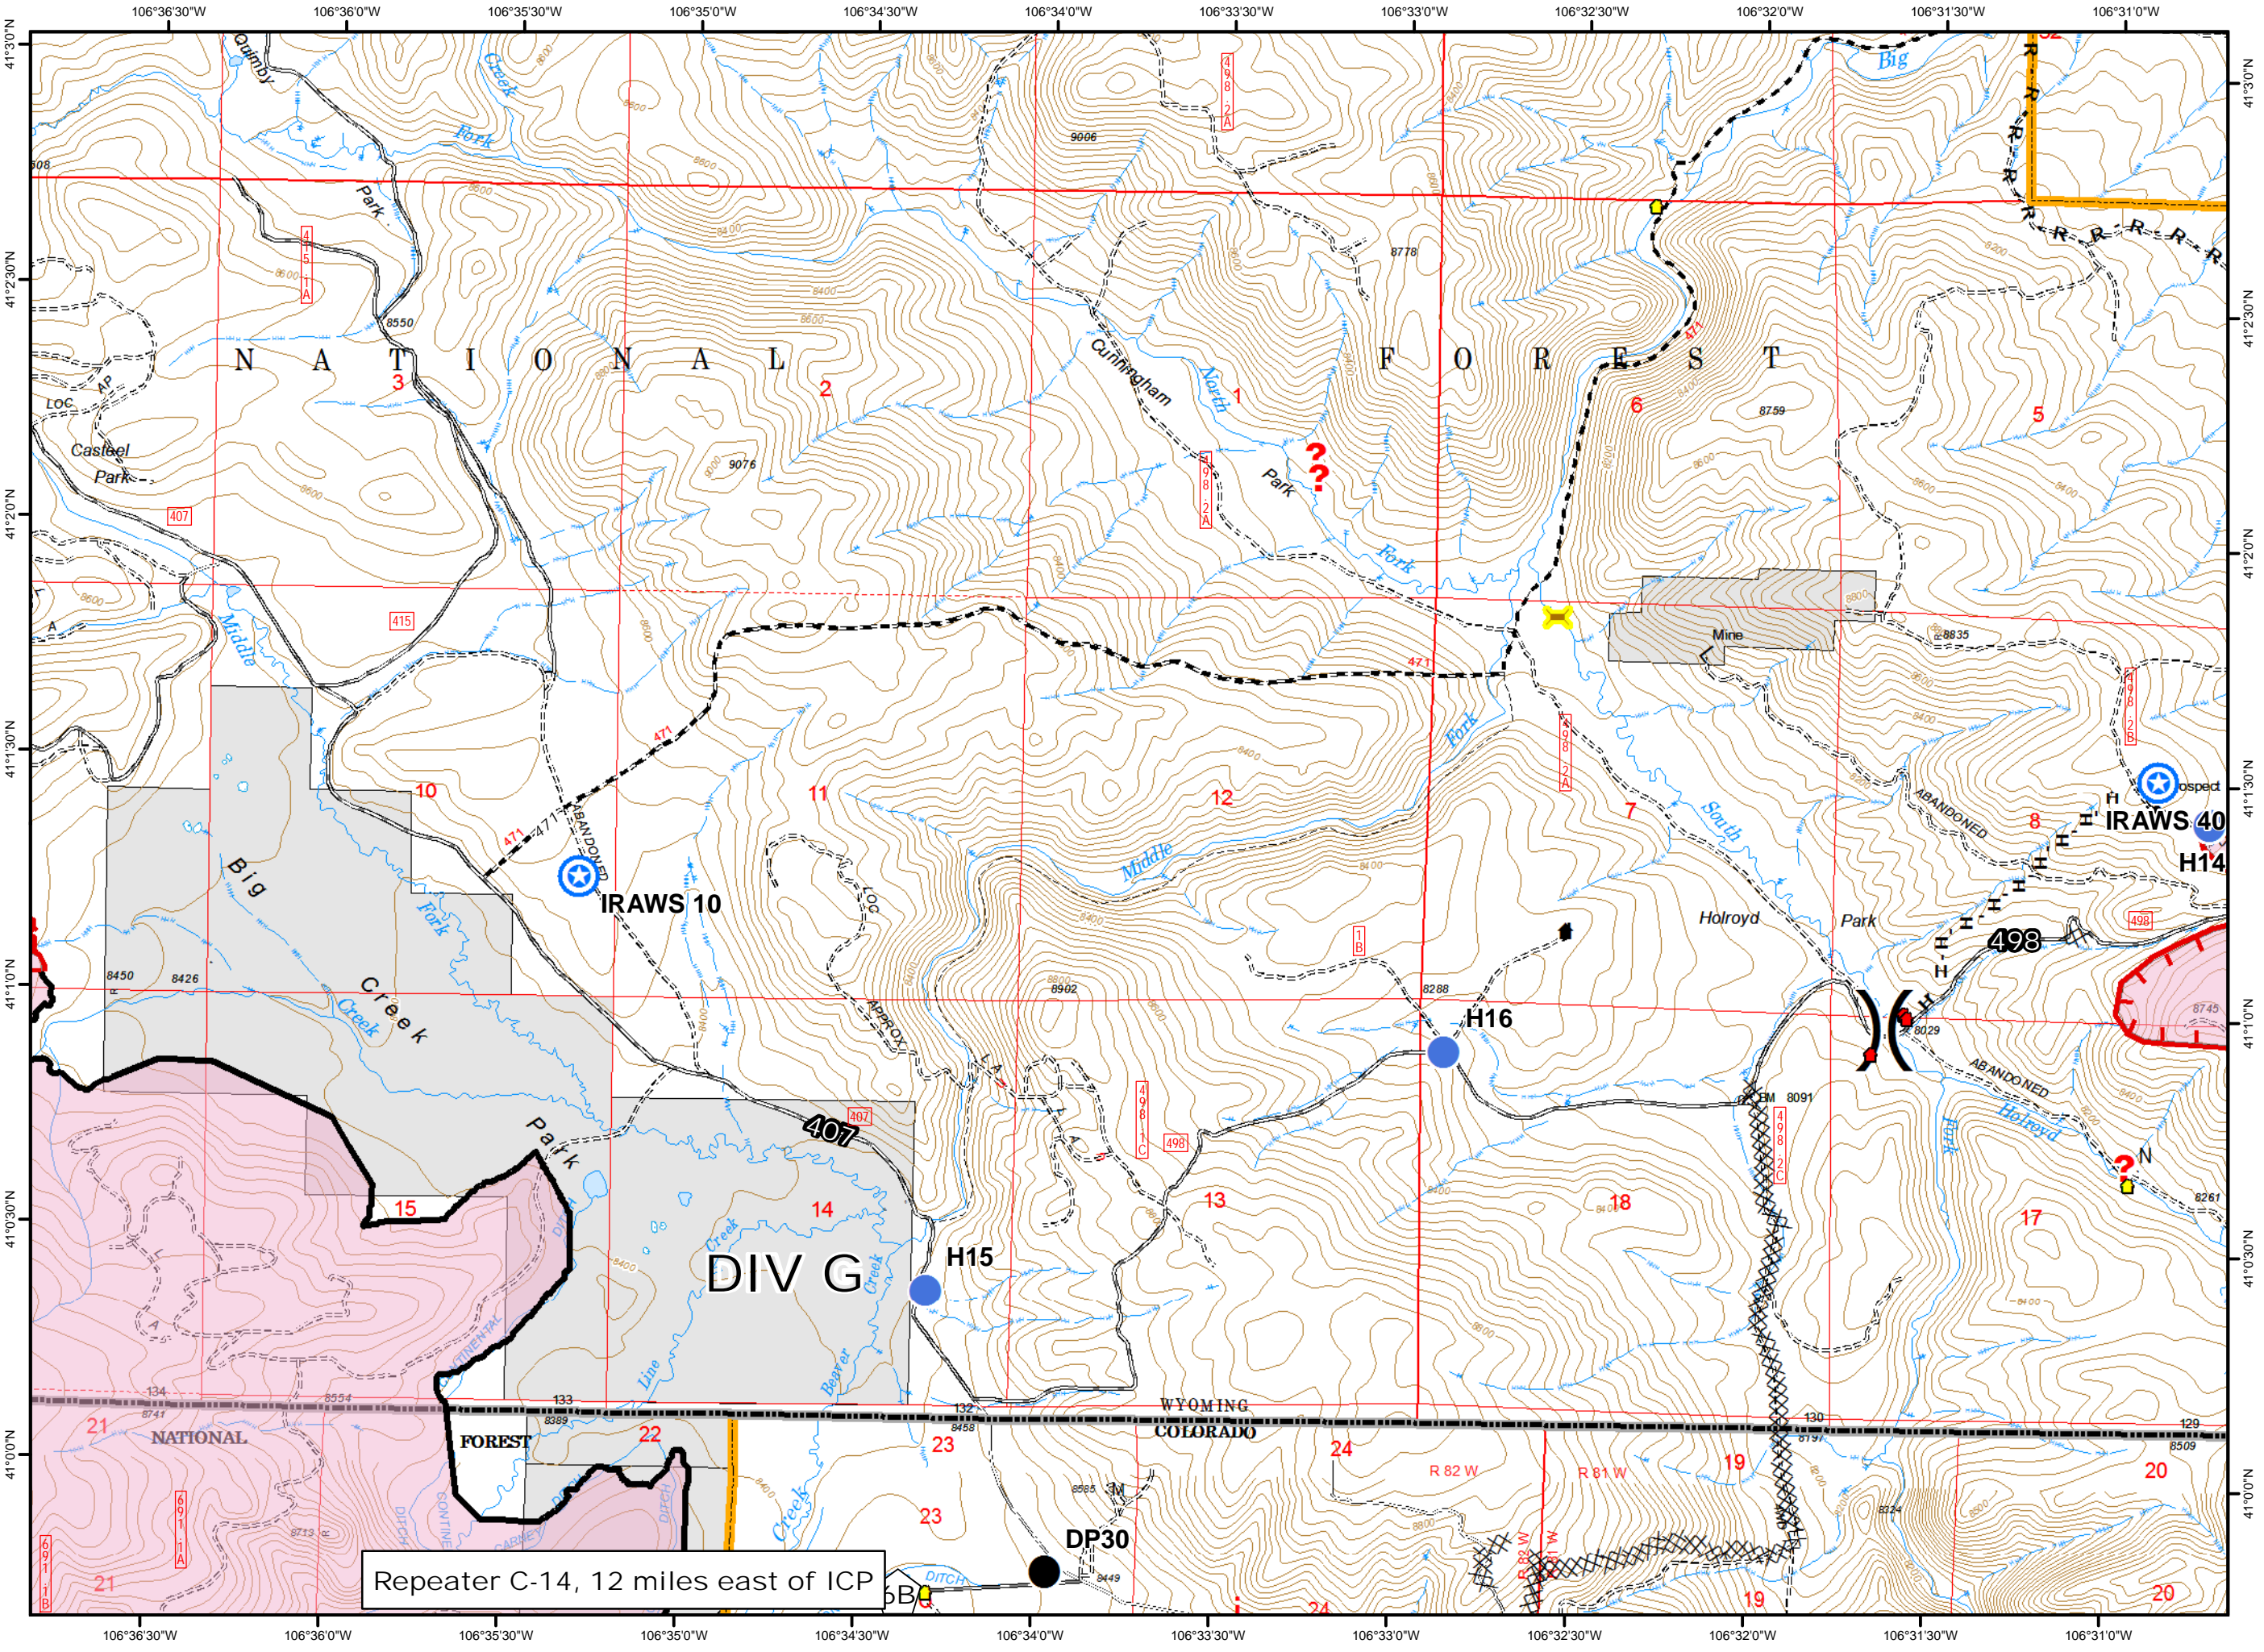

F

Map Created: 8/16/2016
 8:56:40 PM

Repeater C-14, 12 miles east of ICP

- Legend**
- Defensible, Prep and Hold
 - Non-Defensible, Prep and Leave
 - Non-Defensible, Rescue, Drive By
 - Unknown
 - Helispot
 - RAWS
 - Uncontrolled Fire Edge
 - Completed Dozer Line
 - Completed Line
 - H - H - Hand Line
 - R - R - Road as Completed Line
 - Highlighted Manmade Feature