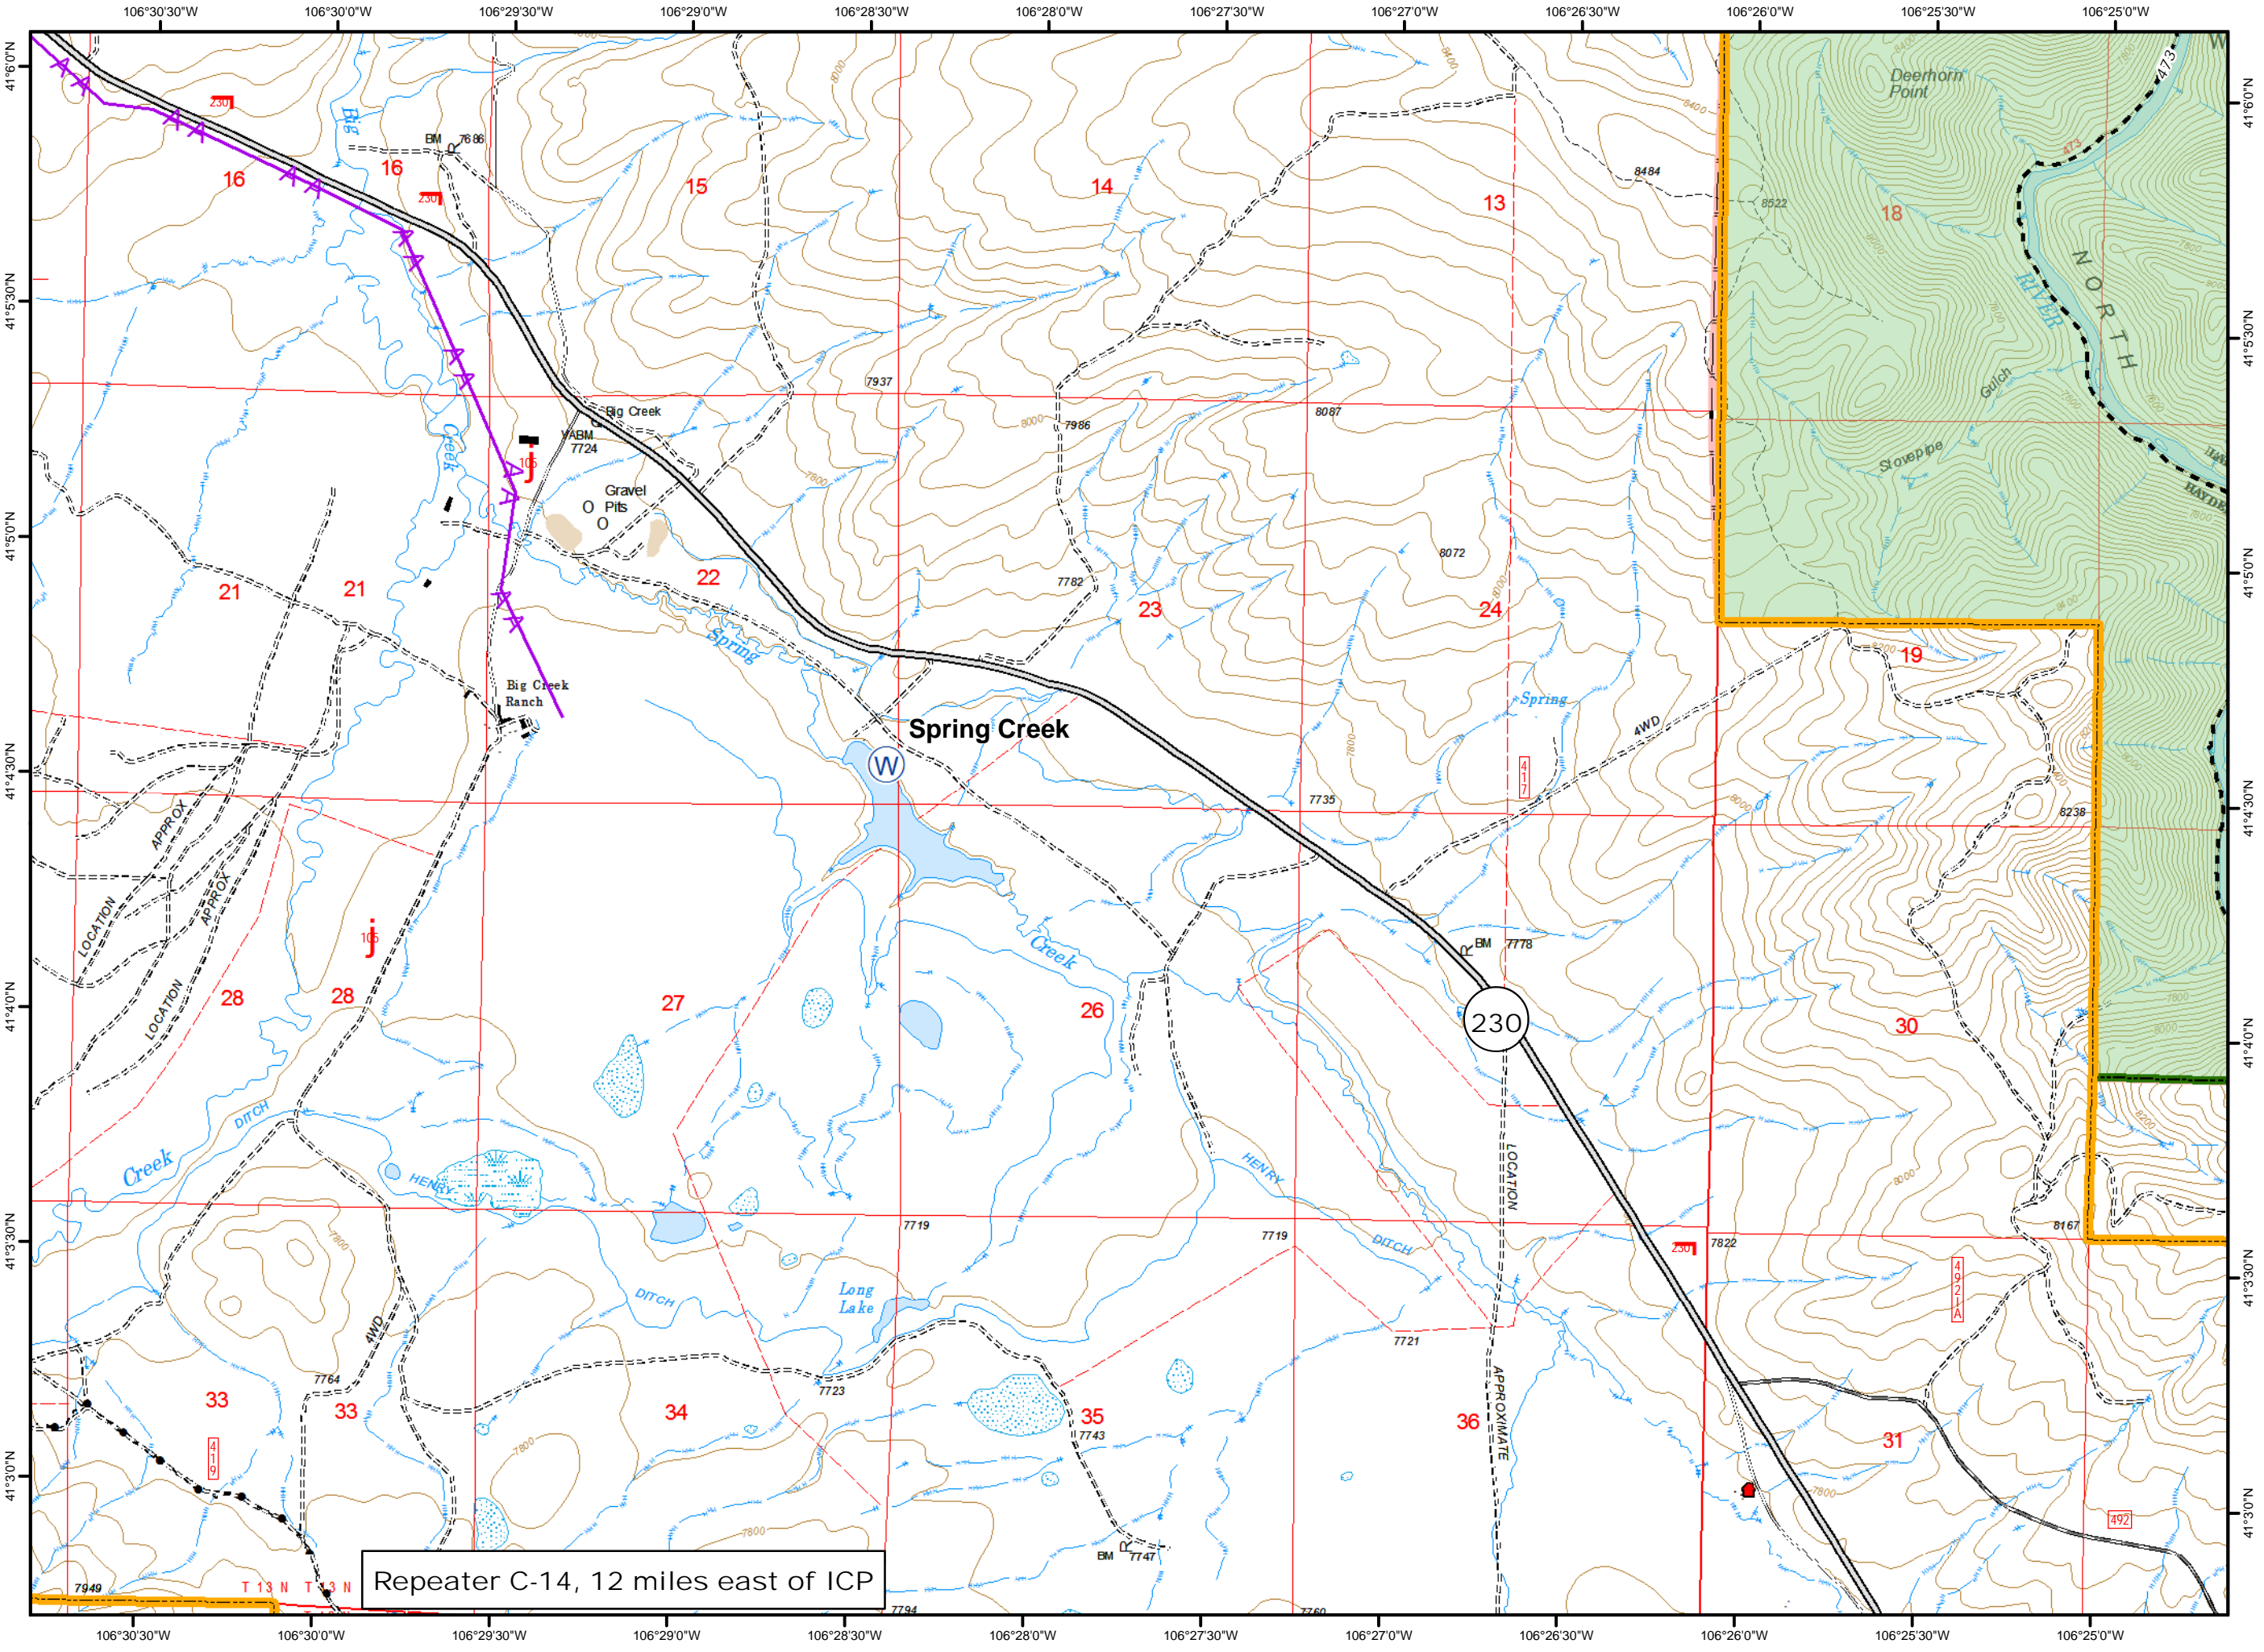

Map Created: 8/16/2016  
 8:56:40 PM

- Legend**
- Defensible, Prep and Hold
  - Water Source
  - Highlighted Manmade Feature
  - Powerlines
  - Wilderness

Repeater C-14, 12 miles east of ICP