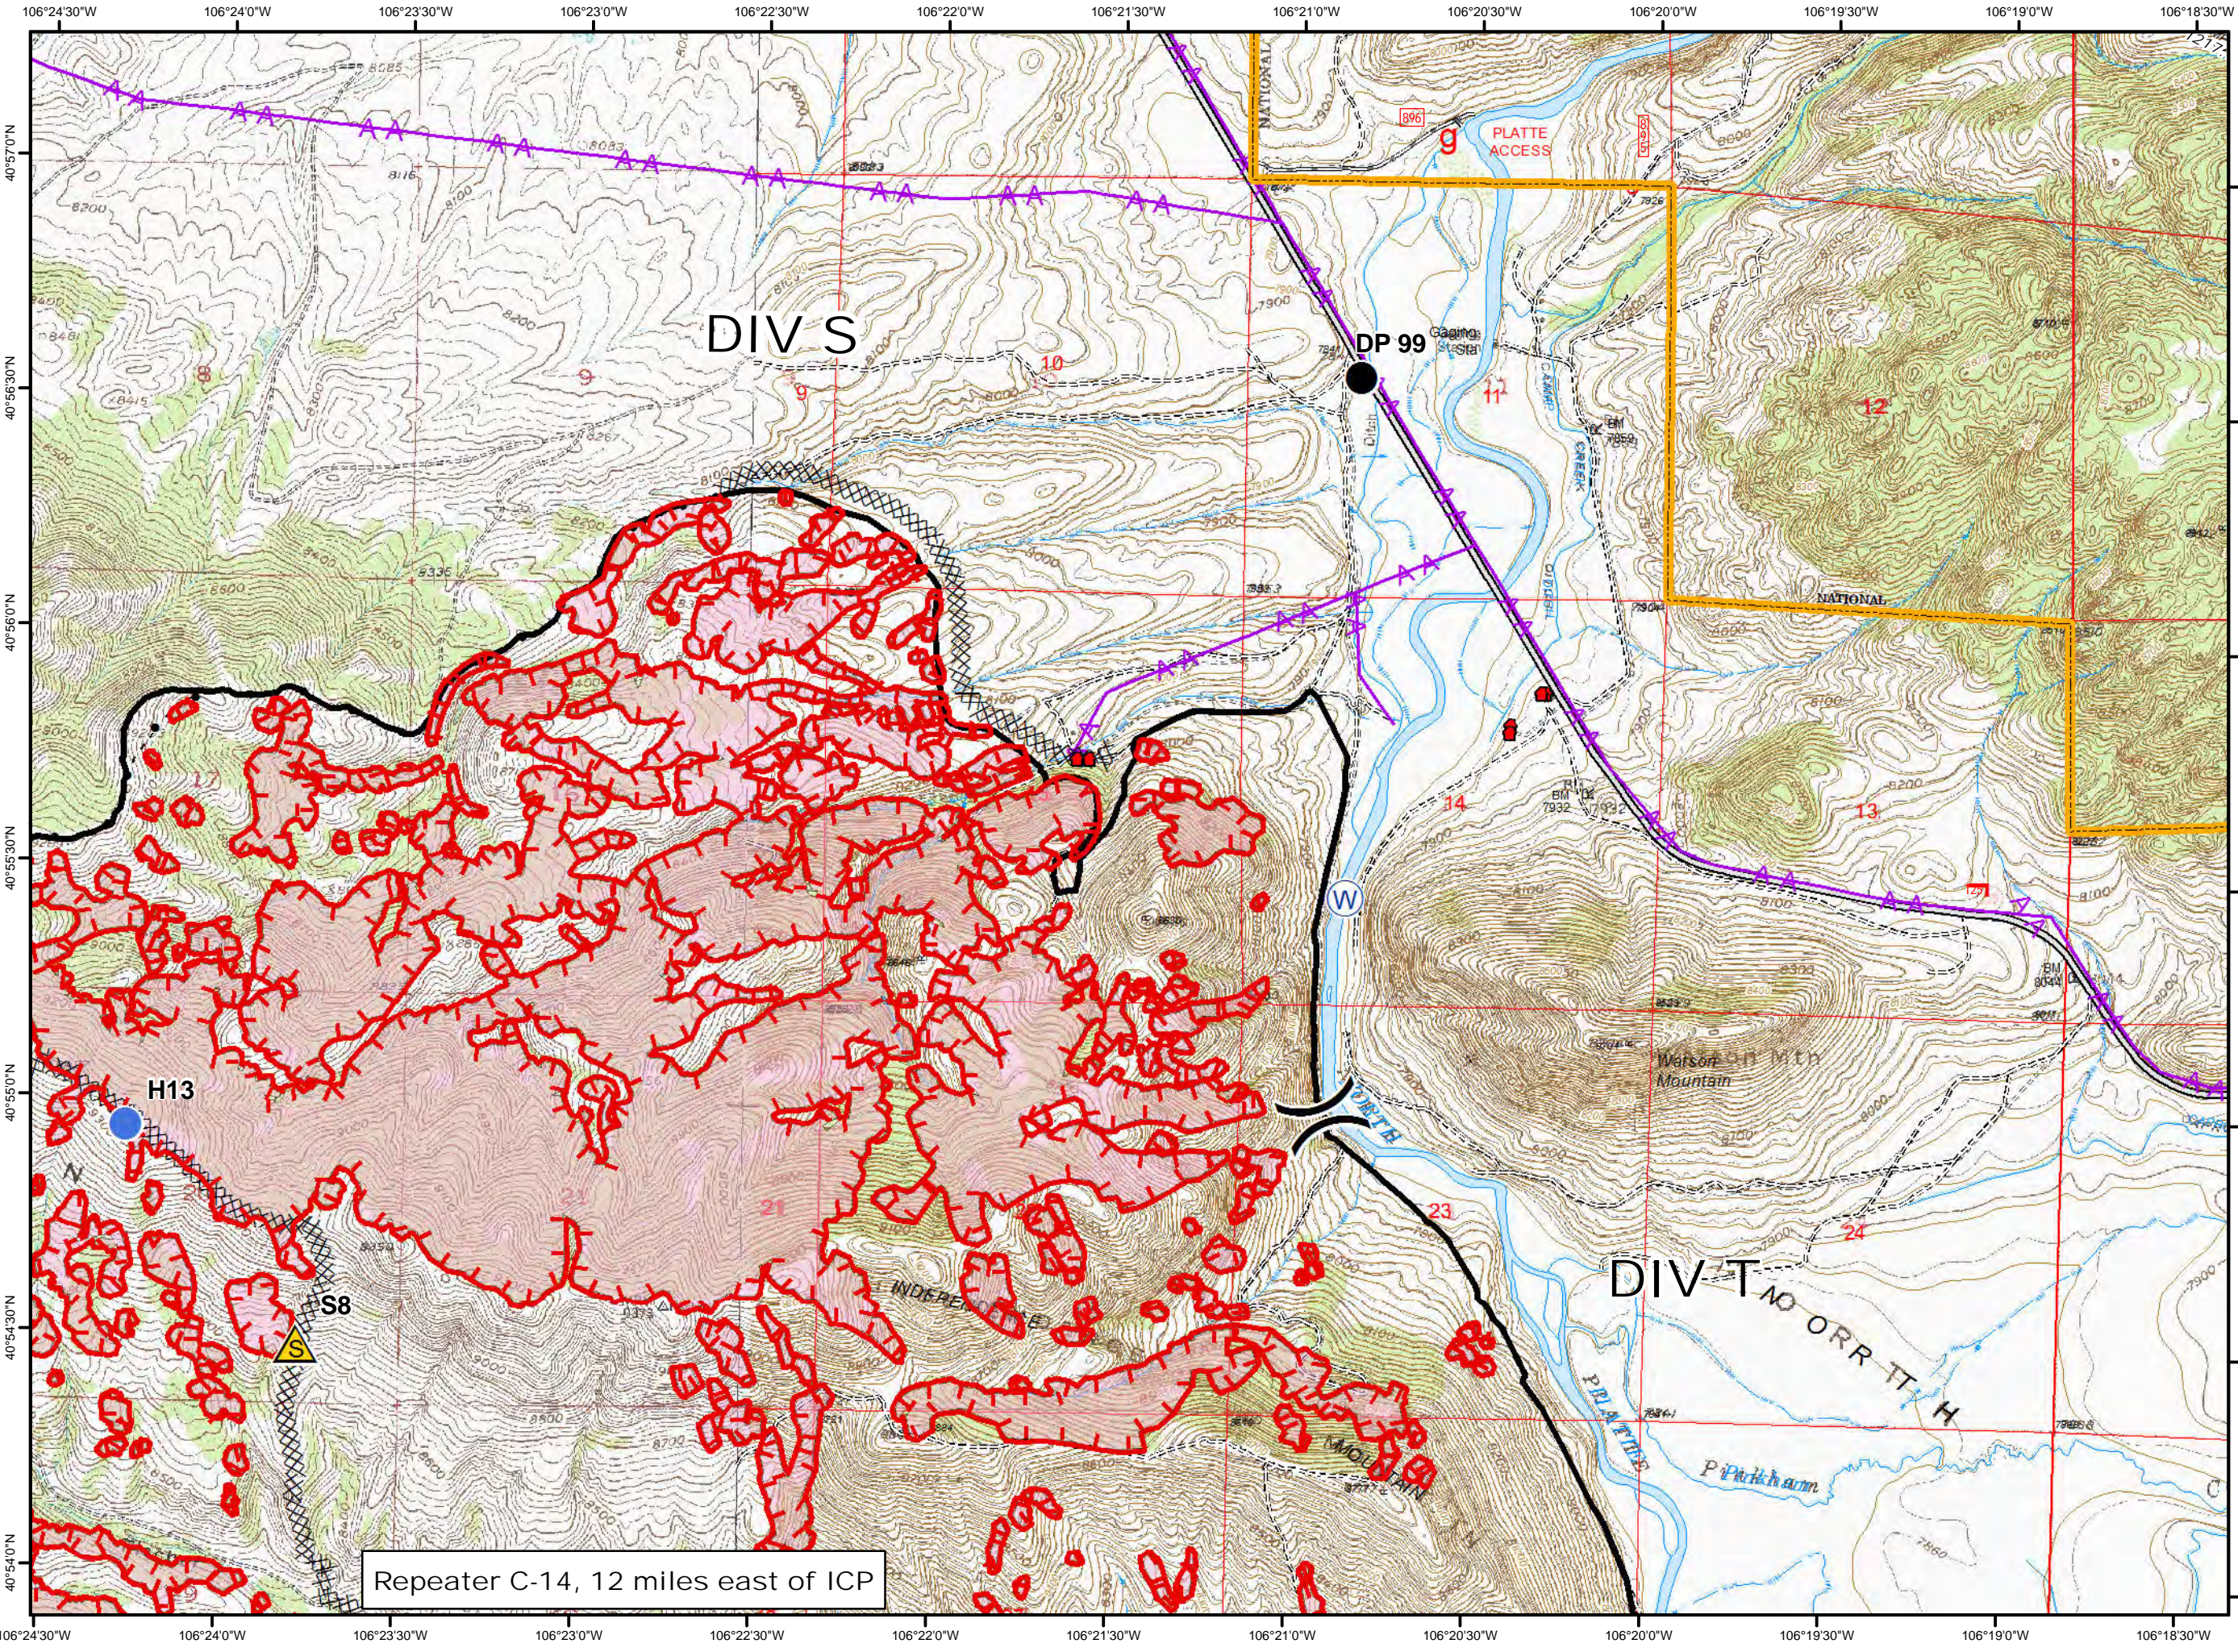

- Legend**
- Defensible, Prep and Hold
 - Drop Point
 - Helispot
 - Safety Zone
 - Water Source
 - Uncontrolled Fire Edge
 - Completed Dozer Line
 - Completed Line
 - Highlighted Manmade Feature
 - Powerlines

Repeater C-14, 12 miles east of ICP