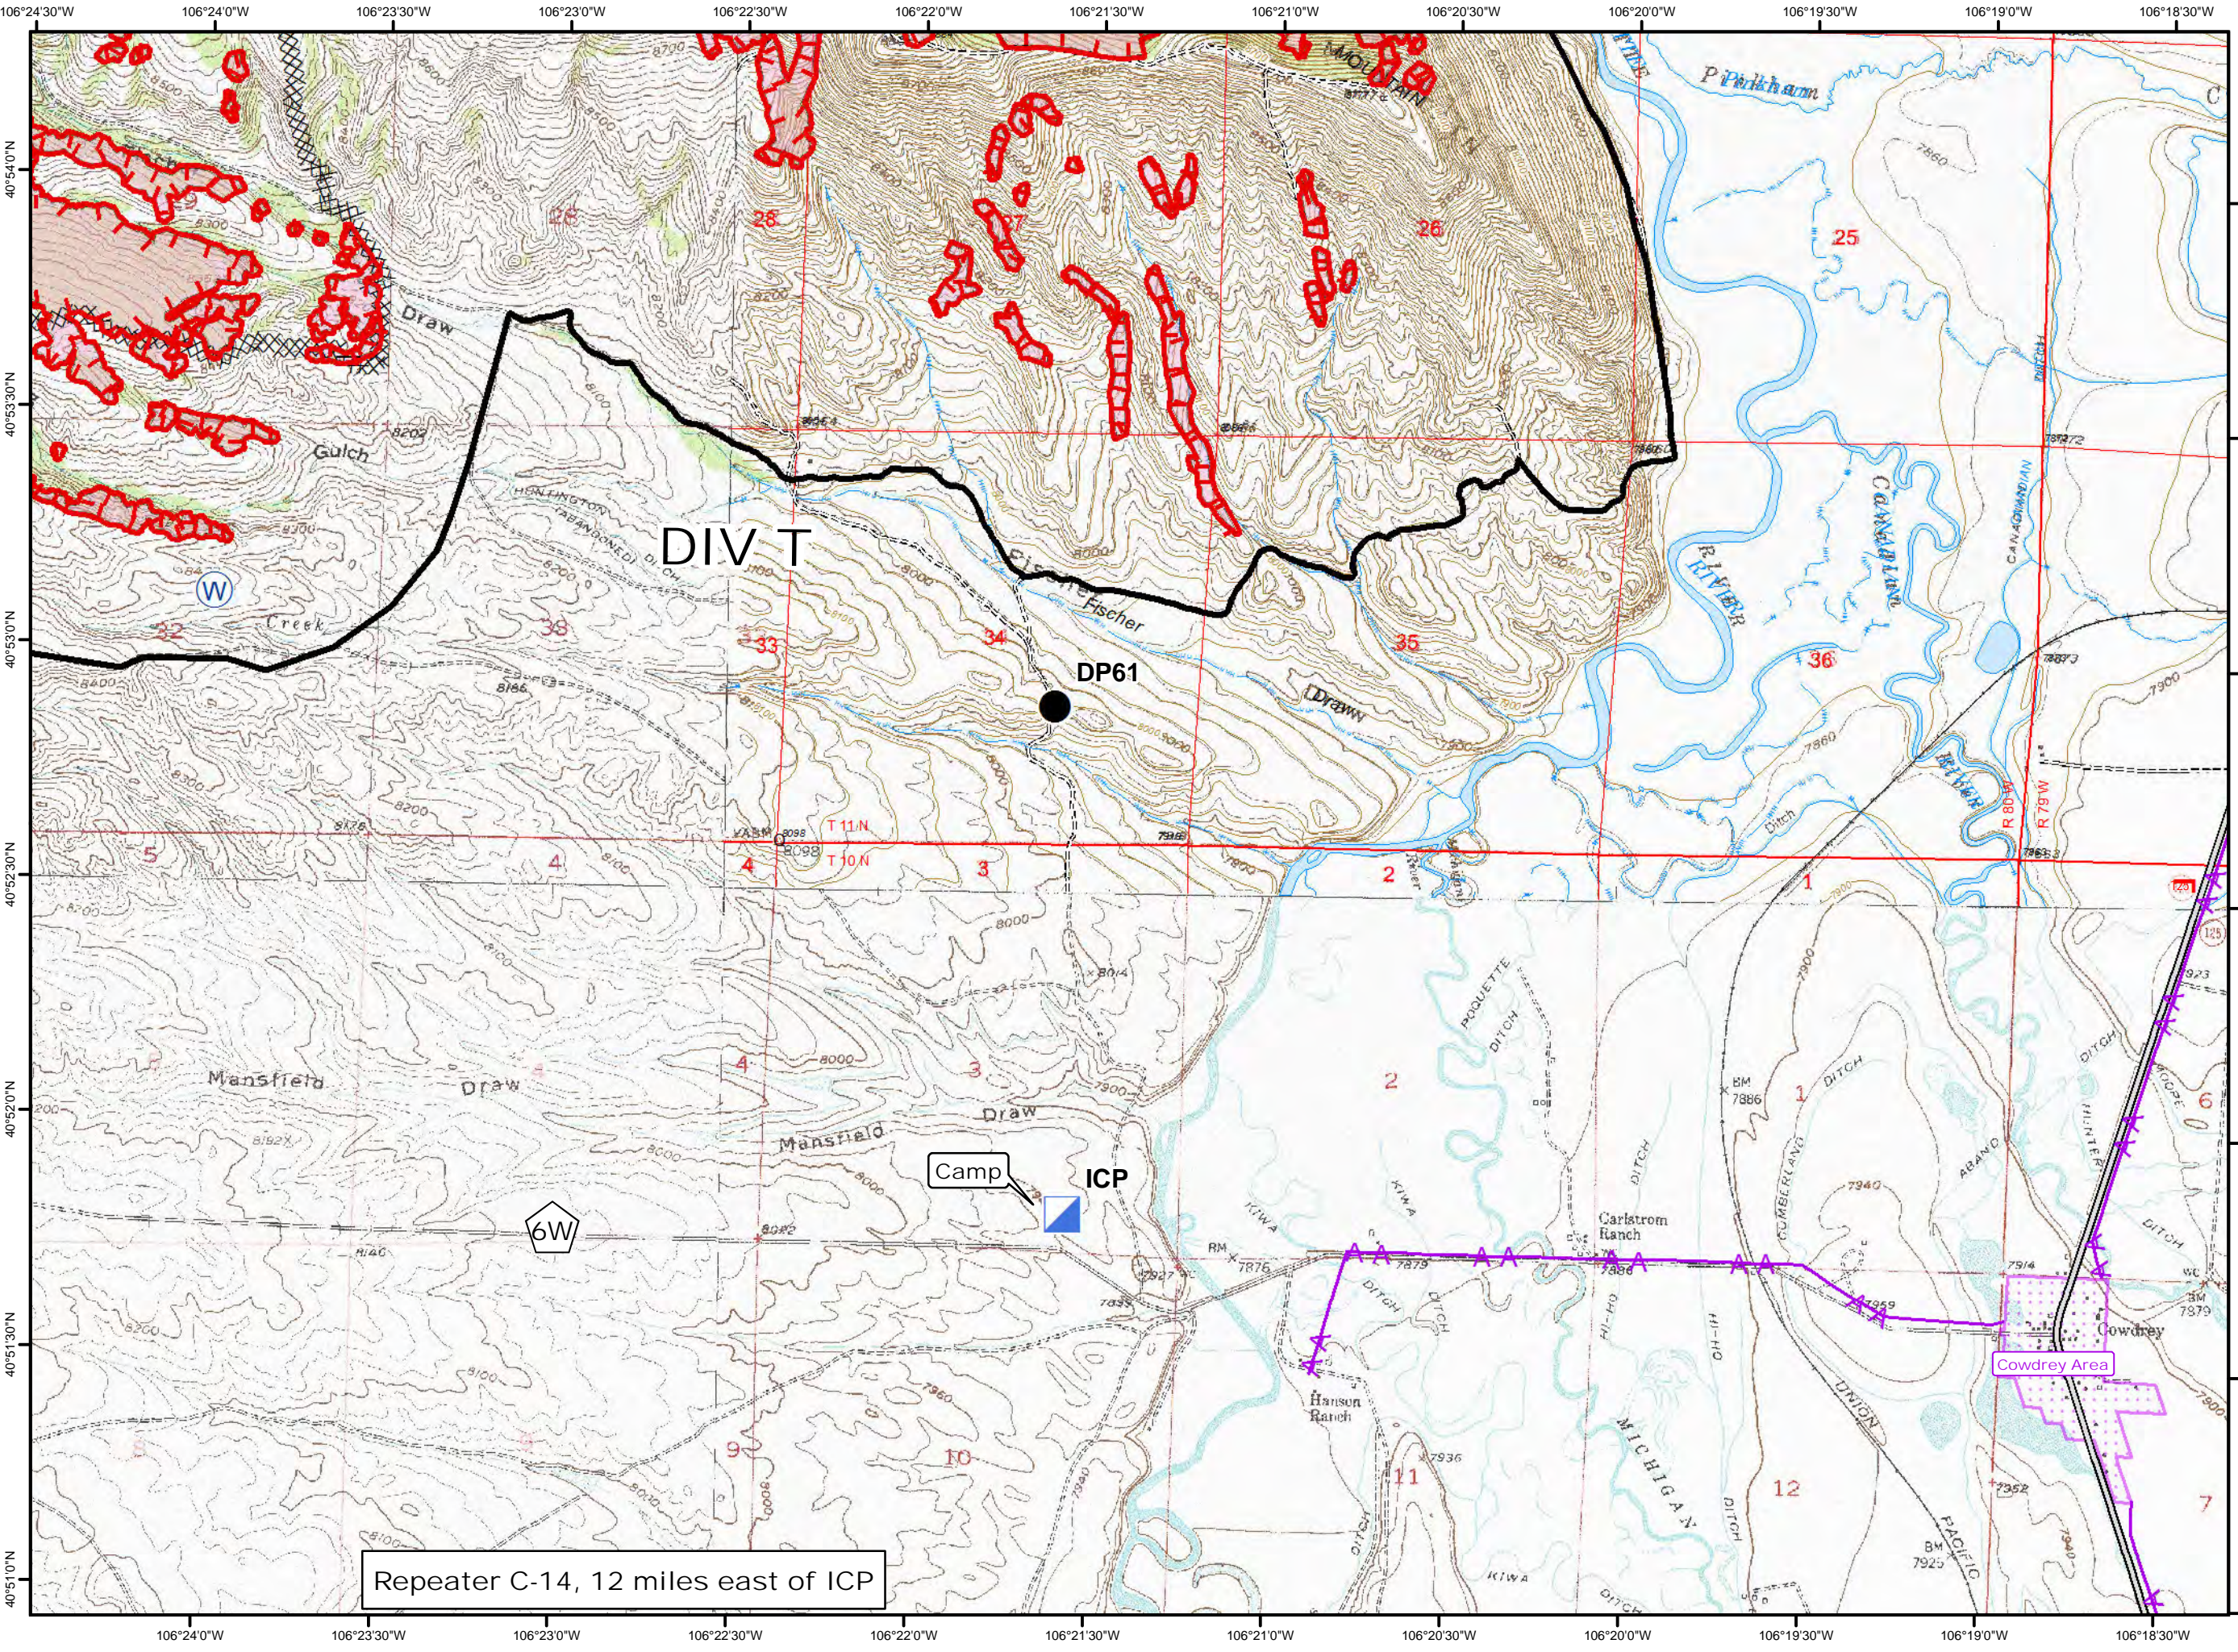

○
Map Created: 8/17/2016
9:29:18 PM

- Legend**
- Drop Point
 - ▣ Incident Command Post
 - Ⓜ Water Source
 - └─┘ Uncontrolled Fire Edge
 - XXXXX Completed Dozer Line
 - Completed Line
 - Powerlines
 - ▭ Subdivisions

Repeater C-14, 12 miles east of ICP