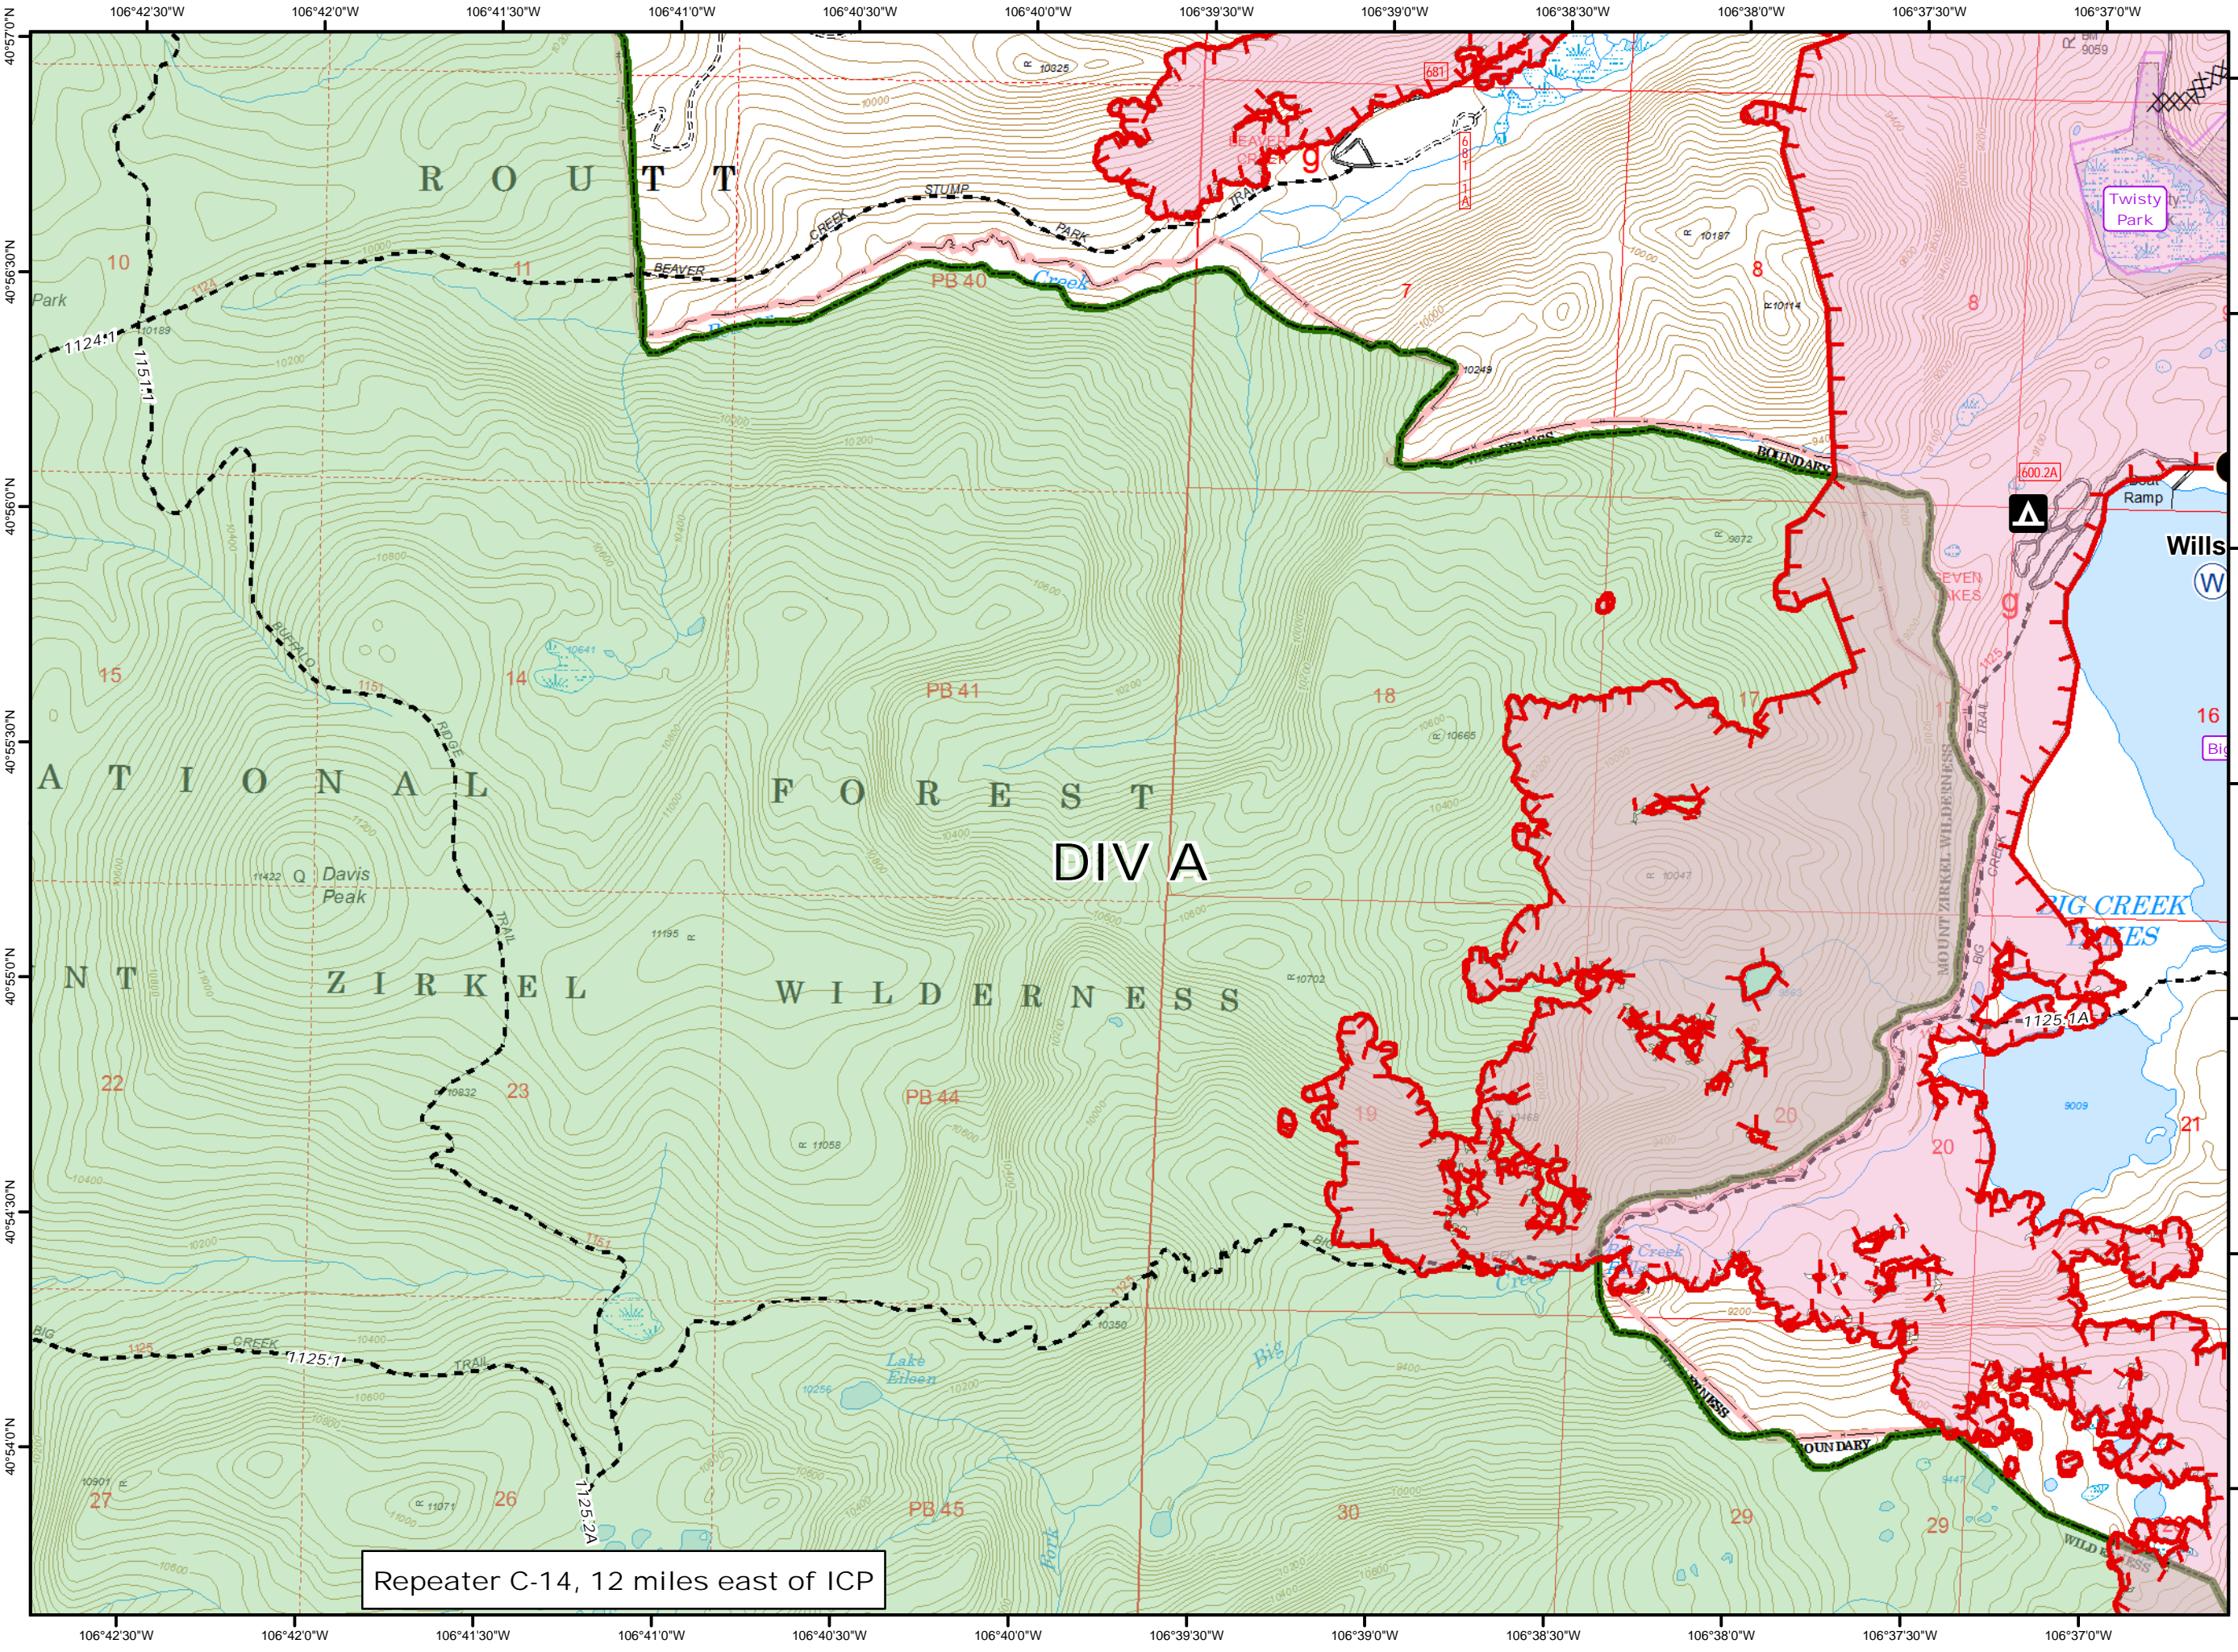

A

Map Created: 8/17/2016  
9:29:18 PM

- Legend**
- Water Source
  - Uncontrolled Fire Edge
  - Completed Dozer Line
  - Subdivisions
  - Wilderness

Repeater C-14, 12 miles east of ICP